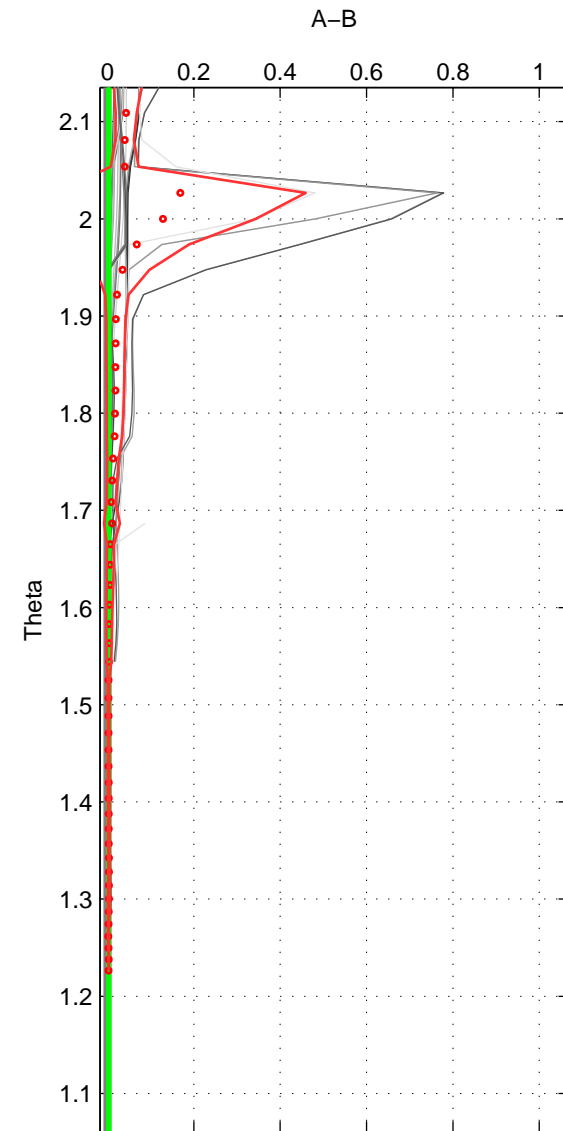

Cruise A (red). Date: Aug 2004 Cruisename: 601-49NZ20040807  
 Cruise B (blue). Date: Sep 1993 Cruisename: 730-90BM19930830

\*\*\* "Favourite" values are means of spaces 1 2.

	Offset	O.StDev	Ratio	R.Stdev	Rating
SIGMA:	0.002	0.001	1.000	0.000	4
THETA:	0.003	0.001	1.000	0.000	4
DEPTH:	0.008	0.009	1.000	0.000	3
FAV.:	0.003	0.001	1.000	0.000	4

Profiles of A: 6  
 Profiles of B: 8  
 Diff profs: 24  
 WMoffset (A-B): 0.0021383  
 WMoffset stdev: 0.0010065  
 WMratio (A/B): 1.0001  
 WMratio stdev: 2.9027e-05

Quality (1-5): 4

Profiles of A: 6  
 Profiles of B: 8  
 Diff profs: 24  
 WMoffset (A-B): 0.0028752  
 WMoffset stdev: 0.00064008  
 WMratio (A/B): 1.0001  
 WMratio stdev: 1.8454e-05

Quality (1-5): 4

Profiles of A: 6  
 Profiles of B: 8  
 Diff profs: 24  
 WMoffset (A-B): 0.0081735  
 WMoffset stdev: 0.0088274  
 WMratio (A/B): 1.0002  
 WMratio stdev: 0.00025466

Quality (1-5): 3