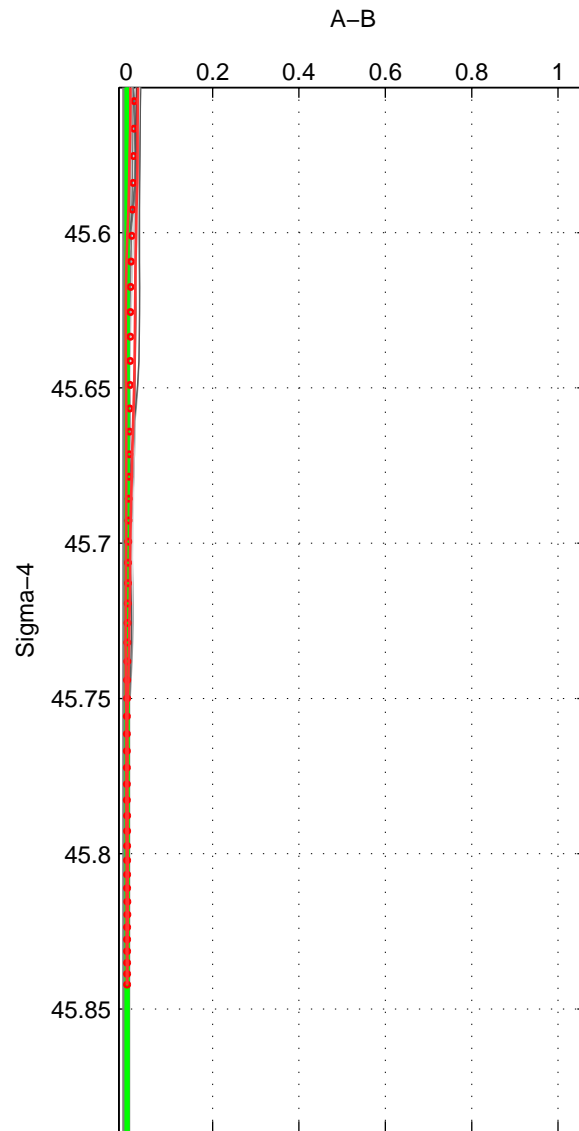

Cruise A (red). Date: Aug 2004 Cruisename: 601-49NZ20040807  
 Cruise B (blue). Date: Sep 1993 Cruisename: 730-90BM19930830

\*\*\* "Favourite" values are means of spaces 1 2.

	Offset	O.StDev	Ratio	R.Stdev	Rating
SIGMA:	0.002	0.001	1.000	0.000	4
THETA:	0.003	0.001	1.000	0.000	4
DEPTH:	0.008	0.009	1.000	0.000	3
FAV.:	0.003	0.001	1.000	0.000	4

Profiles of A: 6  
 Profiles of B: 8  
 Diff profs: 24  
 WMoffset (A-B): 0.0021383  
 WMoffset stdev: 0.0010065  
 WMratio (A/B): 1.0001  
 WMratio stdev: 2.9027e-05

Quality (1-5): 4

Profiles of A: 6  
 Profiles of B: 8  
 Diff profs: 24  
 WMoffset (A-B): 0.0028752  
 WMoffset stdev: 0.00064008  
 WMratio (A/B): 1.0001  
 WMratio stdev: 1.8454e-05

Quality (1-5): 4

Profiles of A: 6  
 Profiles of B: 8  
 Diff profs: 24  
 WMoffset (A-B): 0.0081735  
 WMoffset stdev: 0.0088274  
 WMratio (A/B): 1.0002  
 WMratio stdev: 0.00025466

Quality (1-5): 3