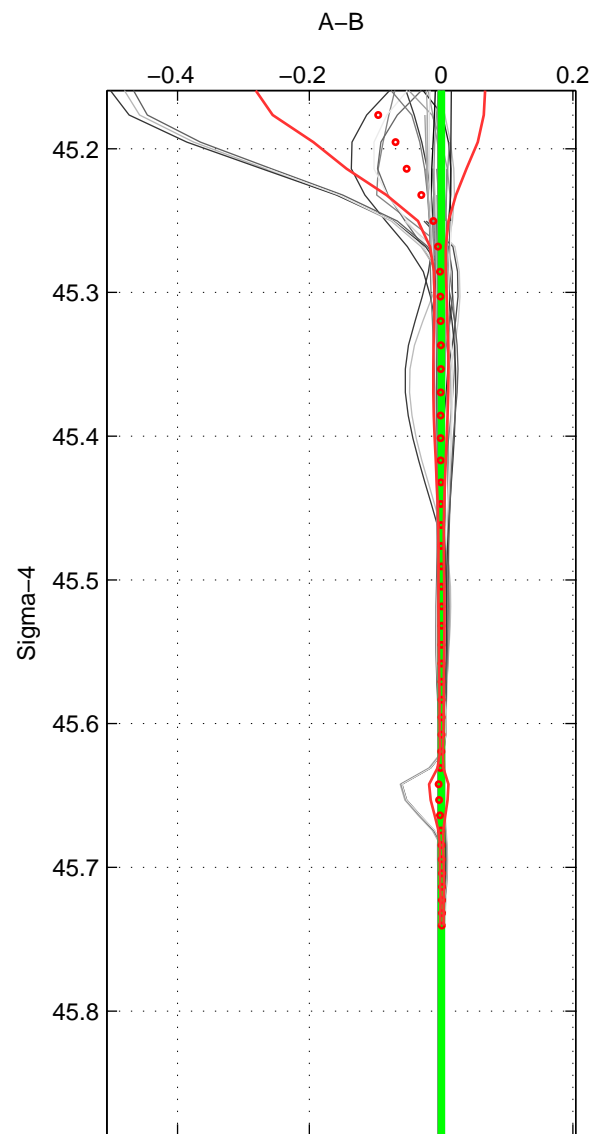

Cruise A (red). Date: Jun 1999 Cruisename: 578-49K619990523

Cruise B (blue). Date: Jun 1997 Cruisename: 681-49UP19970530

\*\*\* "Favourite" values are those of space 1.

	Offset	O.StDev	Ratio	R.Stdev	Rating
SIGMA:	0.001	0.004	1.000	0.000	5
THETA:	0.000	0.004	1.000	0.000	4
DEPTH:	0.001	0.004	1.000	0.000	3
FAV.:	0.001	0.004	1.000	0.000	5

Profiles of A: 19  
 Profiles of B: 15  
 Diff profs : 67  
 WMoffset (A-B): 0.00060744  
 WMoffset stdev: 0.0035129  
 WMratio (A/B): 1  
 WMratio stdev: 0.0001016

Quality (1-5): 5

Profiles of A: 19  
 Profiles of B: 15  
 Diff profs : 67  
 WMoffset (A-B): 0.00035477  
 WMoffset stdev: 0.0040197  
 WMratio (A/B): 1  
 WMratio stdev: 0.00011627

Quality (1-5): 4

Profiles of A: 19  
 Profiles of B: 15  
 Diff profs : 67  
 WMoffset (A-B): 0.00099127  
 WMoffset stdev: 0.0038434  
 WMratio (A/B): 1  
 WMratio stdev: 0.00011115

Quality (1-5): 3

Please note that statistics are bad.