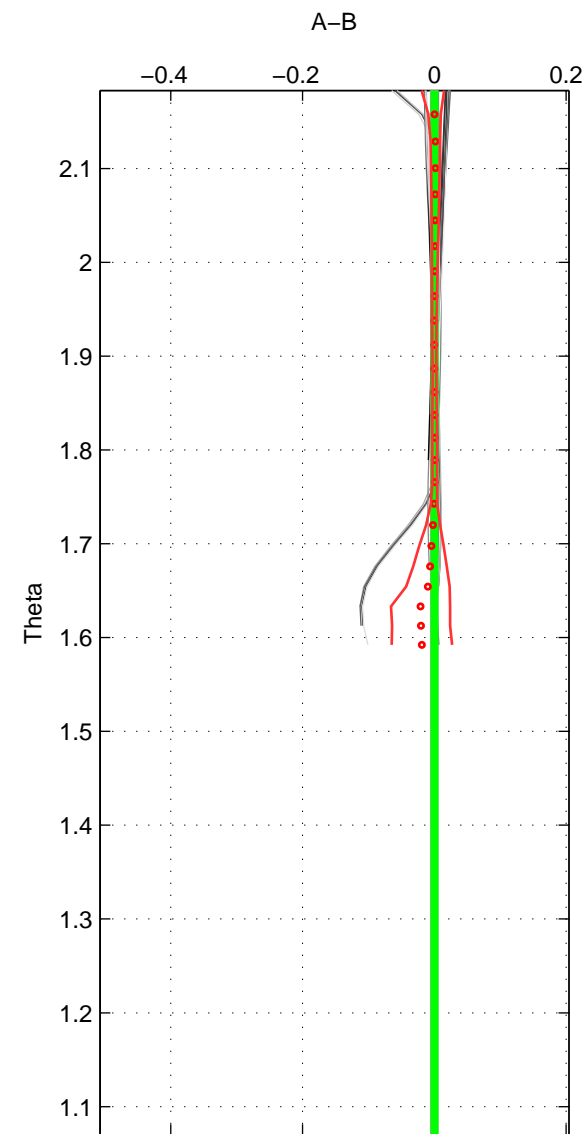

Cruise A (red). Date: Jun 1999 Cruisename: 578-49K619990523

Cruise B (blue). Date: Jun 1997 Cruisename: 681-49UP19970530

\*\*\* "Favourite" values are those of space 1.

	Offset	O.StDev	Ratio	R.Stdev	Rating
SIGMA:	0.001	0.004	1.000	0.000	5
THETA:	0.000	0.004	1.000	0.000	4
DEPTH:	0.001	0.004	1.000	0.000	3
FAV.:	0.001	0.004	1.000	0.000	5

Profiles of A: 19  
 Profiles of B: 15  
 Diff profs : 67  
 WMoffset (A-B): 0.00060744  
 WMoffset stdev: 0.0035129  
 WMratio (A/B): 1  
 WMratio stdev: 0.0001016

Quality (1-5): 5

Profiles of A: 19  
 Profiles of B: 15  
 Diff profs : 67  
 WMoffset (A-B): 0.00035477  
 WMoffset stdev: 0.0040197  
 WMratio (A/B): 1  
 WMratio stdev: 0.00011627

Quality (1-5): 4

Profiles of A: 19  
 Profiles of B: 15  
 Diff profs : 67  
 WMoffset (A-B): 0.00099127  
 WMoffset stdev: 0.0038434  
 WMratio (A/B): 1  
 WMratio stdev: 0.00011115

Quality (1-5): 3

Please note that statistics are bad.