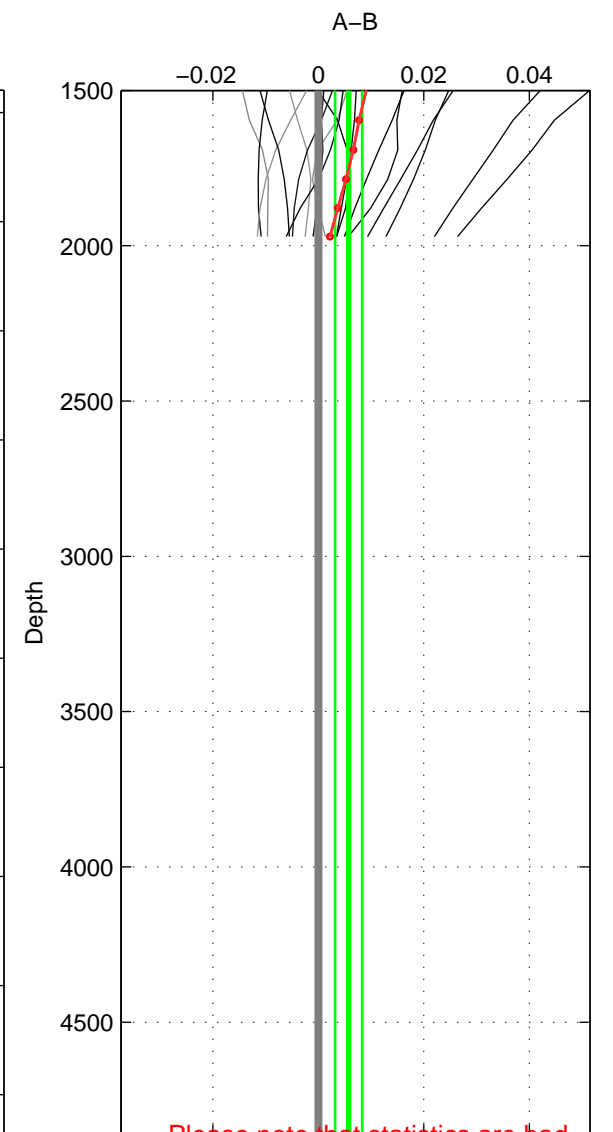

Cruise A (red). Date: Jul 2004 Cruisename: 704-49UP20040704

Cruise B (blue). Date: Feb 2008 Cruisename: 717-49UP20080122

*** "Favourite" values are means of spaces 1 2.

	Offset	O.StDev	Ratio	R.Stdev	Rating
SIGMA:	-0.002	0.002	1.000	0.000	5
THETA:	-0.003	0.003	1.000	0.000	5
DEPTH:	0.006	0.003	1.000	0.000	3
FAV.:	-0.002	0.002	1.000	0.000	5

Profiles of A: 9
 Profiles of B: 20
 Diff profs : 17
 WMoffset (A-B): -0.0017443
 WMoffset stdev: 0.0016875
 WMratio (A/B): 0.99995
 WMratio stdev: 4.8766e-05

Quality (1-5): 5

Profiles of A: 9
 Profiles of B: 20
 Diff profs : 17
 WMoffset (A-B): -0.0025092
 WMoffset stdev: 0.0025302
 WMratio (A/B): 0.99993
 WMratio stdev: 7.3156e-05

Quality (1-5): 5

Profiles of A: 9
 Profiles of B: 20
 Diff profs : 17
 WMoffset (A-B): 0.0057532
 WMoffset stdev: 0.0025595
 WMratio (A/B): 1.0002
 WMratio stdev: 7.4252e-05

Quality (1-5): 3

Please note that statistics are bad.