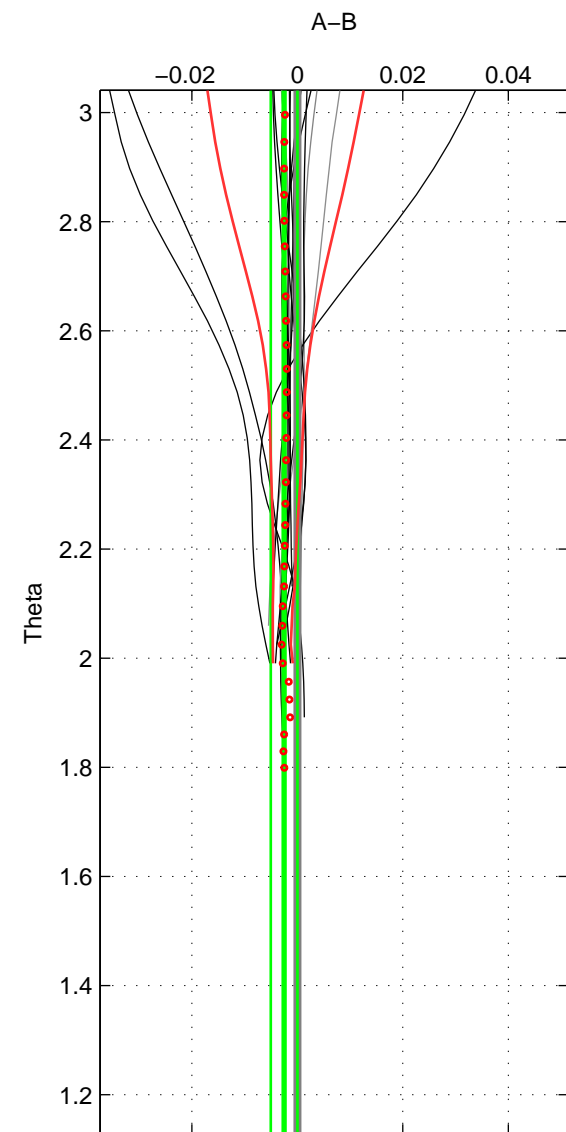

Cruise A (red). Date: Jul 2004 Cruisename: 704-49UP20040704

Cruise B (blue). Date: Feb 2008 Cruisename: 717-49UP20080122

*** "Favourite" values are means of spaces 1 2.

	Offset	O.StDev	Ratio	R.Stdev	Rating
SIGMA:	-0.002	0.002	1.000	0.000	5
THETA:	-0.003	0.003	1.000	0.000	5
DEPTH:	0.006	0.003	1.000	0.000	3
FAV.:	-0.002	0.002	1.000	0.000	5

Profiles of A: 9
 Profiles of B: 20
 Diff profs : 17
 WMoffset (A-B): -0.0017443
 WMoffset stdev: 0.0016875
 WMratio (A/B): 0.99995
 WMratio stdev: 4.8766e-05

Quality (1-5): 5

Profiles of A: 9
 Profiles of B: 20
 Diff profs : 17
 WMoffset (A-B): -0.0025092
 WMoffset stdev: 0.0025302
 WMratio (A/B): 0.99993
 WMratio stdev: 7.3156e-05

Quality (1-5): 5

Profiles of A: 9
 Profiles of B: 20
 Diff profs : 17
 WMoffset (A-B): 0.0057532
 WMoffset stdev: 0.0025595
 WMratio (A/B): 1.0002
 WMratio stdev: 7.4252e-05

Quality (1-5): 3

Please note that statistics are bad.