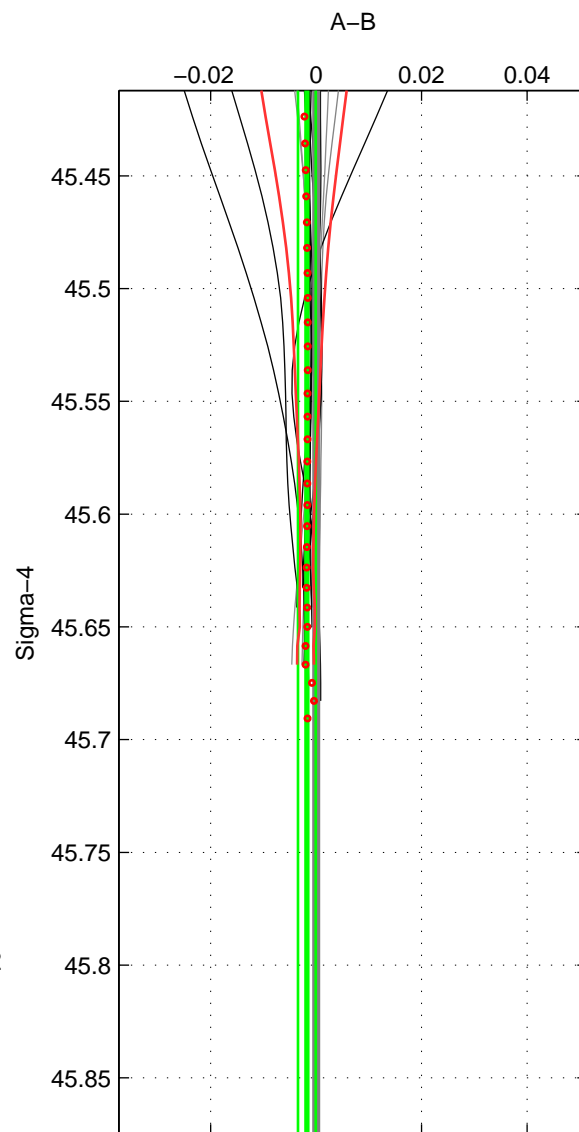

Cruise A (red). Date: Jul 2004 Cruisename: 704-49UP20040704

Cruise B (blue). Date: Feb 2008 Cruisename: 717-49UP20080122

*** "Favourite" values are means of spaces 1 2.

	Offset	O.StDev	Ratio	R.Stdev	Rating
SIGMA:	-0.002	0.002	1.000	0.000	5
THETA:	-0.003	0.003	1.000	0.000	5
DEPTH:	0.006	0.003	1.000	0.000	3
FAV.:	-0.002	0.002	1.000	0.000	5

Profiles of A: 9
 Profiles of B: 20
 Diff profs : 17
 WMoffset (A-B): -0.0017443
 WMoffset stdev: 0.0016875
 WMratio (A/B): 0.99995
 WMratio stdev: 4.8766e-05

Quality (1-5): 5

Profiles of A: 9
 Profiles of B: 20
 Diff profs : 17
 WMoffset (A-B): -0.0025092
 WMoffset stdev: 0.0025302
 WMratio (A/B): 0.99993
 WMratio stdev: 7.3156e-05

Quality (1-5): 5

Profiles of A: 9
 Profiles of B: 20
 Diff profs : 17
 WMoffset (A-B): 0.0057532
 WMoffset stdev: 0.0025595
 WMratio (A/B): 1.0002
 WMratio stdev: 7.4252e-05

Quality (1-5): 3

Please note that statistics are bad.