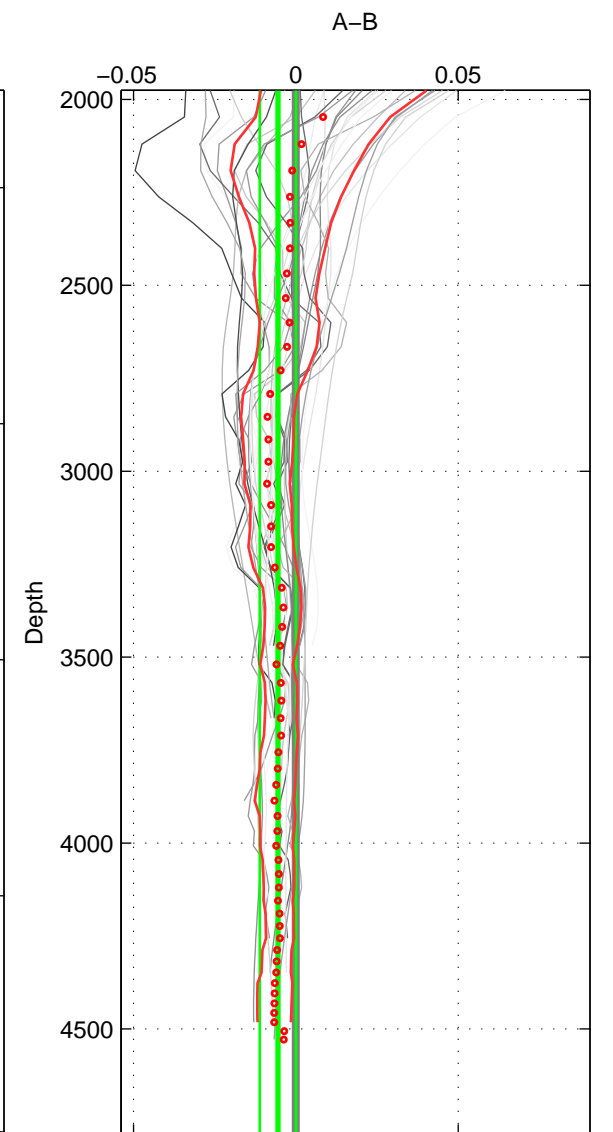

Cruise A (red). Date: Jan 1997 Cruisename: 151-06MT19970107

Cruise B (blue). Date: Jul 1981 Cruisename: 220-316N19810401

\*\*\* "Favourite" values are means of spaces 1 2 3.

	Offset	O.StDev	Ratio	R.Stdev	Rating
SIGMA:	-0.004	0.007	1.000	0.000	5
THETA:	-0.003	0.006	1.000	0.000	5
DEPTH:	-0.006	0.006	1.000	0.000	5
FAV. :	-0.004	0.006	1.000	0.000	5

Profiles of A: 9  
 Profiles of B: 5  
 Diff profs : 30  
 WMoffset (A-B): -0.0037028  
 WMoffset stdev: 0.0067996  
 WMratio (A/B): 0.99989  
 WMratio stdev: 0.00019485

Quality (1-5): 5

Profiles of A: 9  
 Profiles of B: 5  
 Diff profs : 30  
 WMoffset (A-B): -0.0034529  
 WMoffset stdev: 0.0058598  
 WMratio (A/B): 0.9999  
 WMratio stdev: 0.00016782

Quality (1-5): 5

Profiles of A: 9  
 Profiles of B: 5  
 Diff profs : 30  
 WMoffset (A-B): -0.0055266  
 WMoffset stdev: 0.0055934  
 WMratio (A/B): 0.99984  
 WMratio stdev: 0.00016025

Quality (1-5): 5