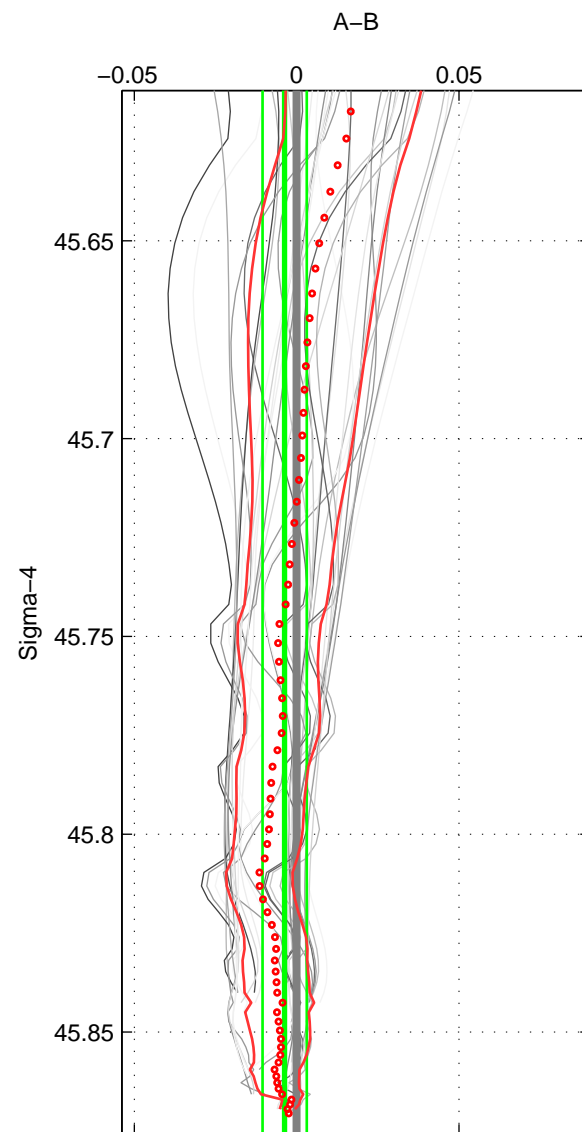

Cruise A (red). Date: Jan 1997 Cruisename: 151-06MT19970107

Cruise B (blue). Date: Jul 1981 Cruisename: 220-316N19810401

\*\*\* "Favourite" values are means of spaces 1 2 3.

	Offset	O.StDev	Ratio	R.Stdev	Rating
SIGMA:	-0.004	0.007	1.000	0.000	5
THETA:	-0.003	0.006	1.000	0.000	5
DEPTH:	-0.006	0.006	1.000	0.000	5
FAV. :	-0.004	0.006	1.000	0.000	5

Profiles of A: 9  
 Profiles of B: 5  
 Diff profs : 30  
 WMoffset (A-B): -0.0037028  
 WMoffset stdev: 0.0067996  
 WMratio (A/B): 0.99989  
 WMratio stdev: 0.00019485

Quality (1-5): 5

Profiles of A: 9  
 Profiles of B: 5  
 Diff profs : 30  
 WMoffset (A-B): -0.0034529  
 WMoffset stdev: 0.0058598  
 WMratio (A/B): 0.9999  
 WMratio stdev: 0.00016782

Quality (1-5): 5

Profiles of A: 9  
 Profiles of B: 5  
 Diff profs : 30  
 WMoffset (A-B): -0.0055266  
 WMoffset stdev: 0.0055934  
 WMratio (A/B): 0.99984  
 WMratio stdev: 0.00016025

Quality (1-5): 5