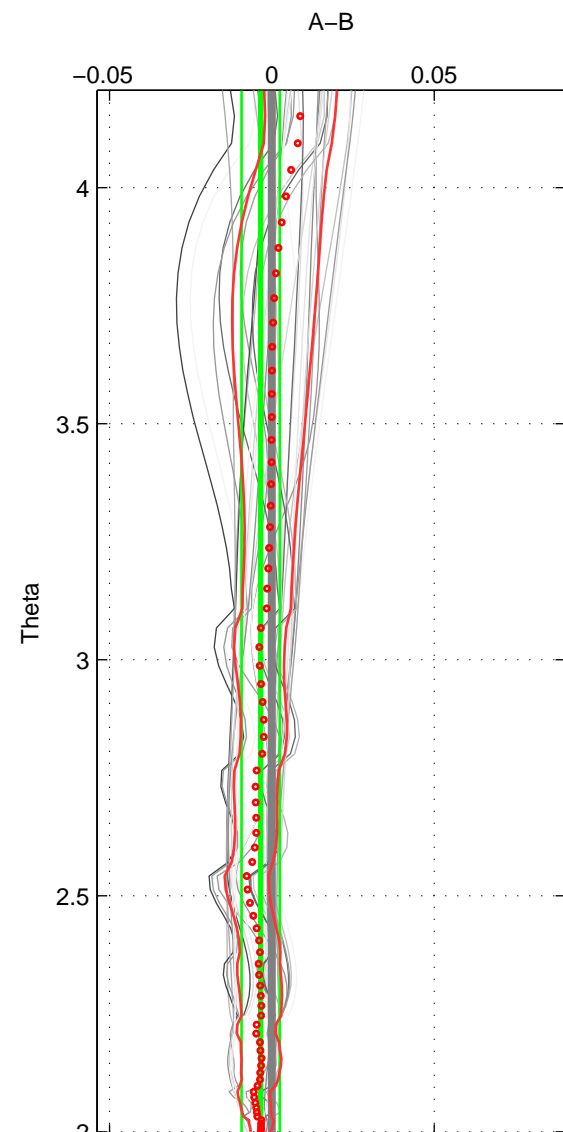

Cruise A (red). Date: Jan 1997 Cruisename: 151-06MT19970107

Cruise B (blue). Date: Jul 1981 Cruisename: 220-316N19810401

\*\*\* "Favourite" values are means of spaces 1 2 3.

	Offset	O.StDev	Ratio	R.Stdev	Rating
SIGMA:	-0.004	0.007	1.000	0.000	5
THETA:	-0.003	0.006	1.000	0.000	5
DEPTH:	-0.006	0.006	1.000	0.000	5
FAV. :	-0.004	0.006	1.000	0.000	5

Profiles of A: 9  
 Profiles of B: 5  
 Diff profs : 30  
 WMoffset (A-B): -0.0037028  
 WMoffset stdev: 0.0067996  
 WMratio (A/B): 0.99989  
 WMratio stdev: 0.00019485

Quality (1-5): 5

Profiles of A: 9  
 Profiles of B: 5  
 Diff profs : 30  
 WMoffset (A-B): -0.0034529  
 WMoffset stdev: 0.0058598  
 WMratio (A/B): 0.9999  
 WMratio stdev: 0.00016782

Quality (1-5): 5

Profiles of A: 9  
 Profiles of B: 5  
 Diff profs : 30  
 WMoffset (A-B): -0.0055266  
 WMoffset stdev: 0.0055934  
 WMratio (A/B): 0.99984  
 WMratio stdev: 0.00016025

Quality (1-5): 5