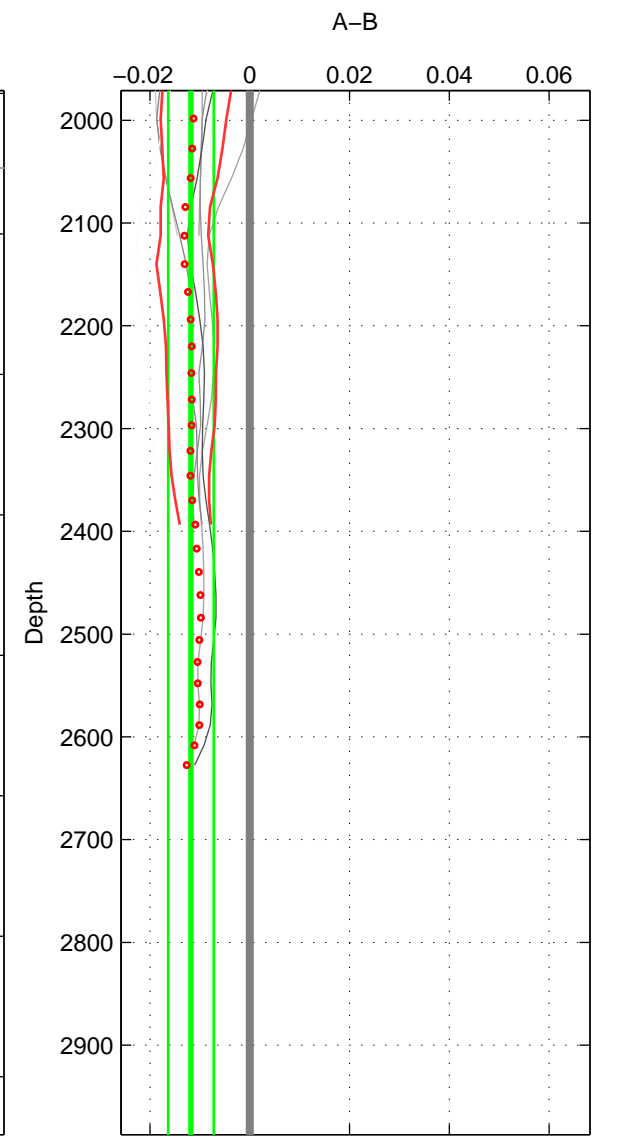

Cruise A (red). Date: Jul 2009 Cruisename: 136-06MM20090714

Cruise B (blue). Date: Jul 1990 Cruisename: 295-64TR19900701

*** "Favourite" values are those of space 3.

	Offset	O.StDev	Ratio	R.Stdev	Rating
SIGMA:	-0.009	0.004	1.000	0.000	1
THETA:	-0.003	0.014	1.000	0.000	1
DEPTH:	-0.012	0.005	1.000	0.000	2
FAV. :	-0.012	0.005	1.000	0.000	2

Please note that statistics are bad.

Profiles of A: 4
 Profiles of B: 3
 Diff profs : 8
 WMoffset (A-B): -0.009318
 WMoffset stdev: 0.003966
 WMratio (A/B): 0.99973
 WMratio stdev: 0.0001135

Quality (1-5): 1

Please note that statistics are bad.

Profiles of A: 4
 Profiles of B: 3
 Diff profs : 8
 WMoffset (A-B): -0.003109
 WMoffset stdev: 0.014206
 WMratio (A/B): 0.99991
 WMratio stdev: 0.00040718

Quality (1-5): 1

Profiles of A: 4
 Profiles of B: 3
 Diff profs : 8
 WMoffset (A-B): -0.011807
 WMoffset stdev: 0.0045703
 WMratio (A/B): 0.99966
 WMratio stdev: 0.0001308

Quality (1-5): 2