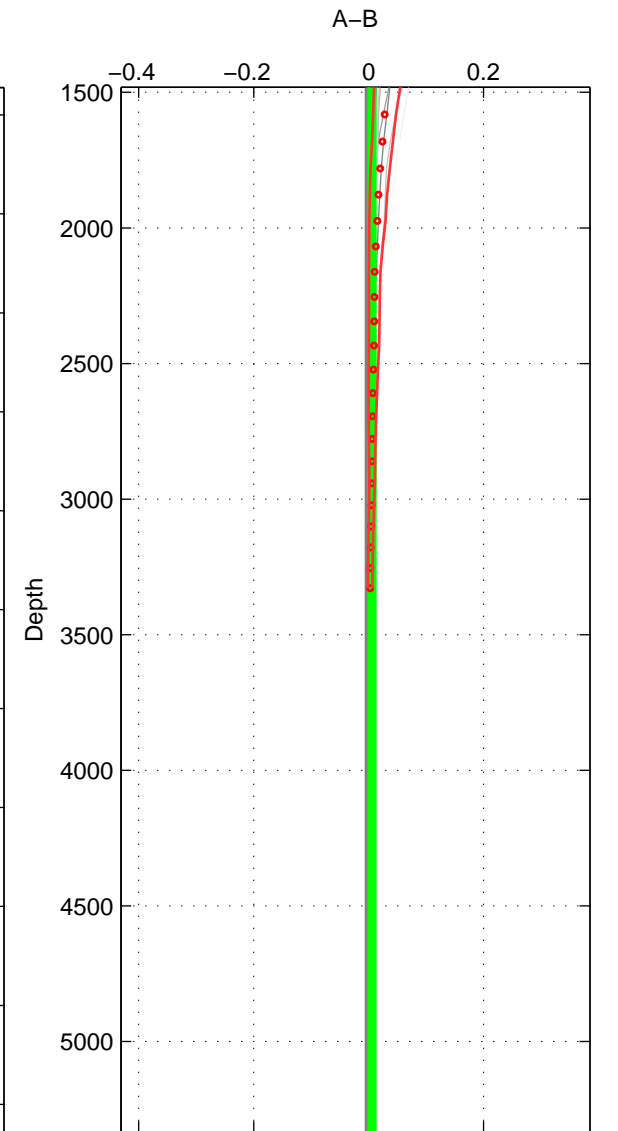

Cruise A (red). Date: Jun 1999 Cruisename: 578-49K619990523

Cruise B (blue). Date: Sep 1993 Cruisename: 730-90BM19930830

*** "Favourite" values are means of spaces 1 2 3.

	Offset	O.StDev	Ratio	R.Stdev	Rating
SIGMA:	0.001	0.001	1.000	0.000	2
THETA:	0.001	0.001	1.000	0.000	2
DEPTH:	0.006	0.006	1.000	0.000	2
FAV.:	0.003	0.003	1.000	0.000	2

Profiles of A: 5
 Profiles of B: 3
 Diff profs : 10
 WMoffset (A-B): 0.0011994
 WMoffset stdev: 0.00098932
 WMratio (A/B): 1
 WMratio stdev: 2.8533e-05

Quality (1-5): 2

Profiles of A: 5
 Profiles of B: 3
 Diff profs : 10
 WMoffset (A-B): 0.0012738
 WMoffset stdev: 0.0013597
 WMratio (A/B): 1
 WMratio stdev: 3.9229e-05

Quality (1-5): 2

Profiles of A: 5
 Profiles of B: 3
 Diff profs : 10
 WMoffset (A-B): 0.00574
 WMoffset stdev: 0.0056523
 WMratio (A/B): 1.0002
 WMratio stdev: 0.00016308

Quality (1-5): 2