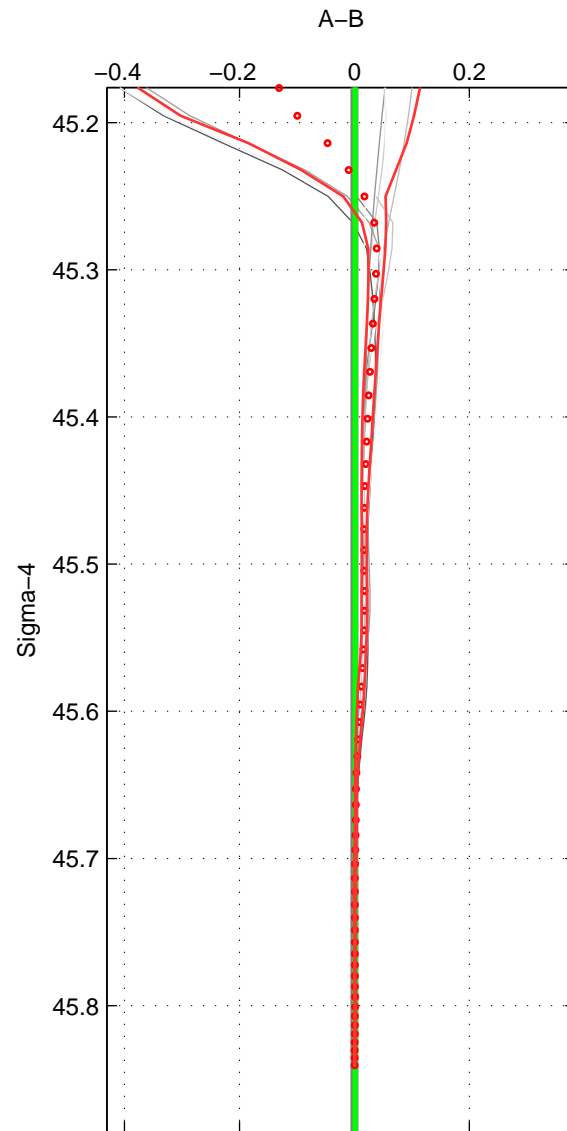

Cruise A (red). Date: Jun 1999 Cruisename: 578-49K619990523

Cruise B (blue). Date: Sep 1993 Cruisename: 730-90BM19930830

*** "Favourite" values are means of spaces 1 2 3.

	Offset	O.StDev	Ratio	R.Stdev	Rating
SIGMA:	0.001	0.001	1.000	0.000	2
THETA:	0.001	0.001	1.000	0.000	2
DEPTH:	0.006	0.006	1.000	0.000	2
FAV.:	0.003	0.003	1.000	0.000	2

Profiles of A: 5
 Profiles of B: 3
 Diff profs : 10
 WMoffset (A-B): 0.0011994
 WMoffset stdev: 0.00098932
 WMratio (A/B): 1
 WMratio stdev: 2.8533e-05

Quality (1-5): 2

Profiles of A: 5
 Profiles of B: 3
 Diff profs : 10
 WMoffset (A-B): 0.0012738
 WMoffset stdev: 0.0013597
 WMratio (A/B): 1
 WMratio stdev: 3.9229e-05

Quality (1-5): 2

Profiles of A: 5
 Profiles of B: 3
 Diff profs : 10
 WMoffset (A-B): 0.00574
 WMoffset stdev: 0.0056523
 WMratio (A/B): 1.0002
 WMratio stdev: 0.00016308

Quality (1-5): 2