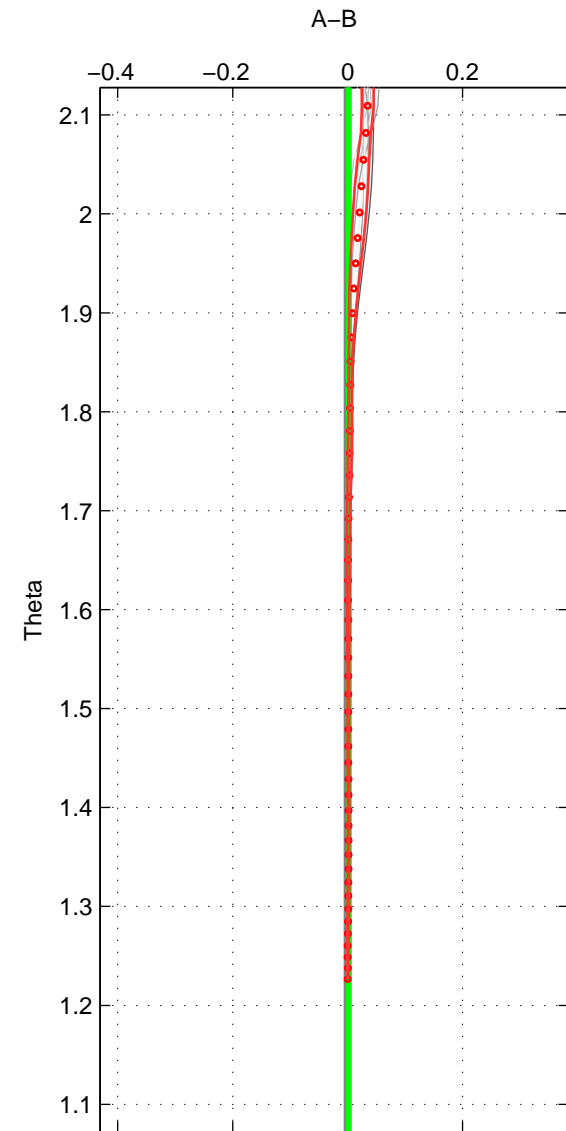

Cruise A (red). Date: Jun 1999 Cruisename: 578-49K619990523

Cruise B (blue). Date: Sep 1993 Cruisename: 730-90BM19930830

*** "Favourite" values are means of spaces 1 2 3.

	Offset	O.StDev	Ratio	R.Stdev	Rating
SIGMA:	0.001	0.001	1.000	0.000	2
THETA:	0.001	0.001	1.000	0.000	2
DEPTH:	0.006	0.006	1.000	0.000	2
FAV.:	0.003	0.003	1.000	0.000	2

Profiles of A: 5
 Profiles of B: 3
 Diff profs : 10
 WMoffset (A-B): 0.0011994
 WMoffset stdev: 0.00098932
 WMratio (A/B): 1
 WMratio stdev: 2.8533e-05

Quality (1-5): 2

Profiles of A: 5
 Profiles of B: 3
 Diff profs : 10
 WMoffset (A-B): 0.0012738
 WMoffset stdev: 0.0013597
 WMratio (A/B): 1
 WMratio stdev: 3.9229e-05

Quality (1-5): 2

Profiles of A: 5
 Profiles of B: 3
 Diff profs : 10
 WMoffset (A-B): 0.00574
 WMoffset stdev: 0.0056523
 WMratio (A/B): 1.0002
 WMratio stdev: 0.00016308

Quality (1-5): 2