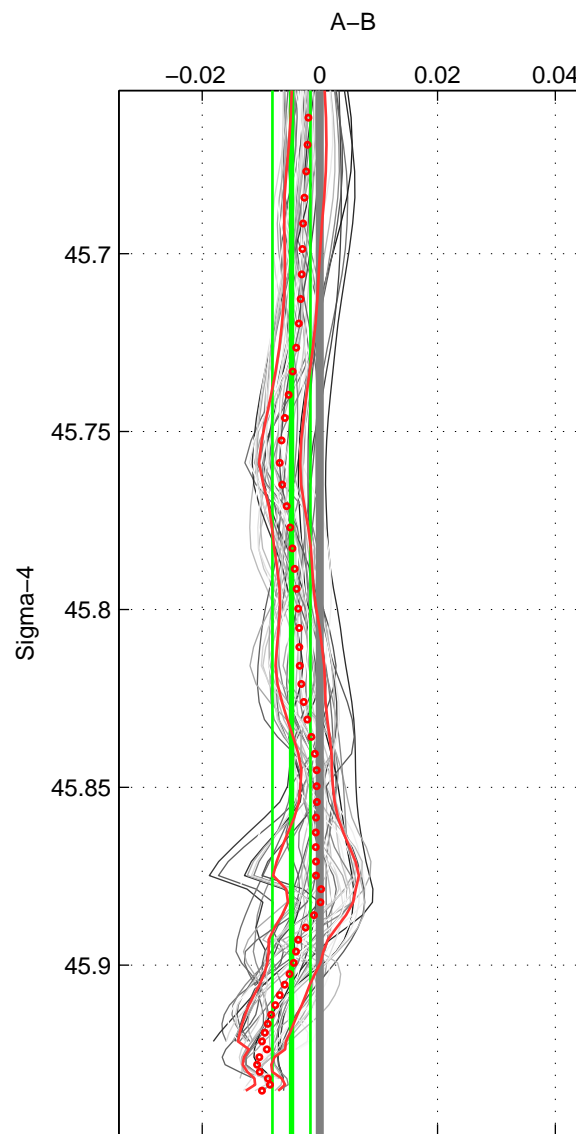

Cruise A (red). Date: Jun 2002 Cruisename: 163-06MT20020607  
 Cruise B (blue). Date: May 1983 Cruisename: 240-32OC19830501

\*\*\* "Favourite" values are means of spaces 1 2 3.

	Offset	O.StDev	Ratio	R.Stdev	Rating
SIGMA:	-0.005	0.003	1.000	0.000	5
THETA:	-0.004	0.002	1.000	0.000	5
DEPTH:	-0.000	0.003	1.000	0.000	5
FAV.:	-0.003	0.003	1.000	0.000	5

Profiles of A: 8  
 Profiles of B: 8  
 Diff profs : 47  
 WMoffset (A-B): -0.0048176  
 WMoffset stdev: 0.0032287  
 WMratio (A/B): 0.99986  
 WMratio stdev: 9.2453e-05

Quality (1-5): 5

Profiles of A: 8  
 Profiles of B: 8  
 Diff profs : 47  
 WMoffset (A-B): -0.0035446  
 WMoffset stdev: 0.001994  
 WMratio (A/B): 0.9999  
 WMratio stdev: 5.7162e-05

Quality (1-5): 5

Profiles of A: 8  
 Profiles of B: 8  
 Diff profs : 47  
 WMoffset (A-B): -0.00041524  
 WMoffset stdev: 0.003384  
 WMratio (A/B): 0.99999  
 WMratio stdev: 9.6863e-05

Quality (1-5): 5