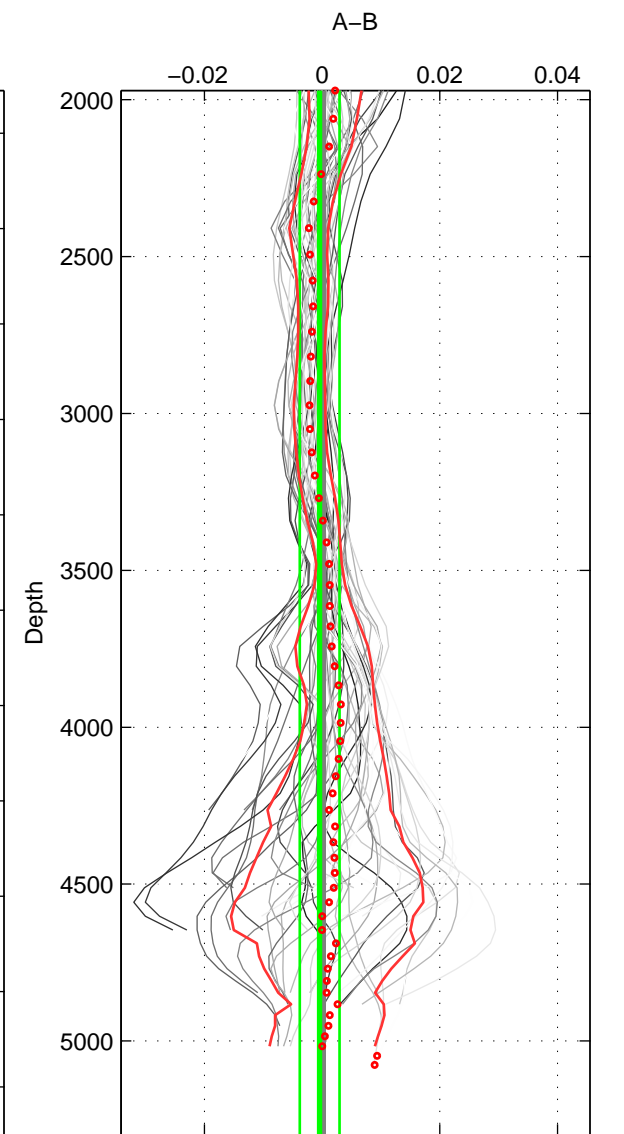

Cruise A (red). Date: Jun 2002 Cruisename: 163-06MT20020607  
 Cruise B (blue). Date: May 1983 Cruisename: 240-32OC19830501

\*\*\* "Favourite" values are means of spaces 1 2 3.

	Offset	O.StDev	Ratio	R.Stdev	Rating
SIGMA:	-0.005	0.003	1.000	0.000	5
THETA:	-0.004	0.002	1.000	0.000	5
DEPTH:	-0.000	0.003	1.000	0.000	5
FAV.:	-0.003	0.003	1.000	0.000	5

Profiles of A: 8  
 Profiles of B: 8  
 Diff profs : 47  
 WMoffset (A-B): -0.0048176  
 WMoffset stdev: 0.0032287  
 WMratio (A/B): 0.99986  
 WMratio stdev: 9.2453e-05

Quality (1-5): 5

Profiles of A: 8  
 Profiles of B: 8  
 Diff profs : 47  
 WMoffset (A-B): -0.0035446  
 WMoffset stdev: 0.001994  
 WMratio (A/B): 0.9999  
 WMratio stdev: 5.7162e-05

Quality (1-5): 5

Profiles of A: 8  
 Profiles of B: 8  
 Diff profs : 47  
 WMoffset (A-B): -0.00041524  
 WMoffset stdev: 0.003384  
 WMratio (A/B): 0.99999  
 WMratio stdev: 9.6863e-05

Quality (1-5): 5