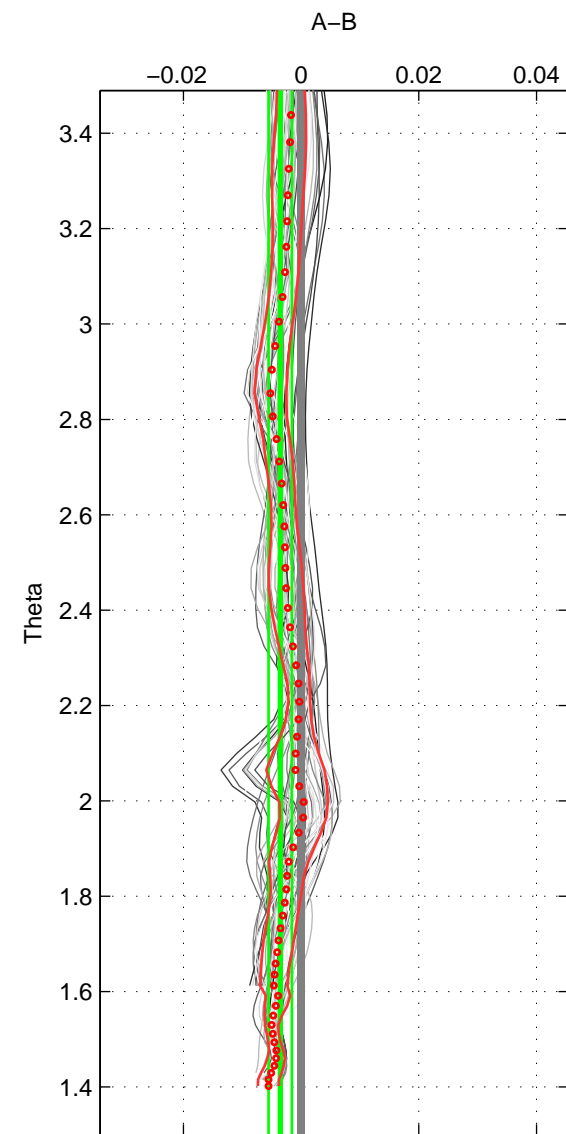

Cruise A (red). Date: Jun 2002 Cruisename: 163-06MT20020607  
 Cruise B (blue). Date: May 1983 Cruisename: 240-32OC19830501

\*\*\* "Favourite" values are means of spaces 1 2 3.

	Offset	O.StDev	Ratio	R.Stdev	Rating
SIGMA:	-0.005	0.003	1.000	0.000	5
THETA:	-0.004	0.002	1.000	0.000	5
DEPTH:	-0.000	0.003	1.000	0.000	5
FAV.:	-0.003	0.003	1.000	0.000	5

Profiles of A: 8  
 Profiles of B: 8  
 Diff profs : 47  
 WMoffset (A-B): -0.0048176  
 WMoffset stdev: 0.0032287  
 WMratio (A/B): 0.99986  
 WMratio stdev: 9.2453e-05

Quality (1-5): 5

Profiles of A: 8  
 Profiles of B: 8  
 Diff profs : 47  
 WMoffset (A-B): -0.0035446  
 WMoffset stdev: 0.001994  
 WMratio (A/B): 0.9999  
 WMratio stdev: 5.7162e-05

Quality (1-5): 5

Profiles of A: 8  
 Profiles of B: 8  
 Diff profs : 47  
 WMoffset (A-B): -0.00041524  
 WMoffset stdev: 0.003384  
 WMratio (A/B): 0.99999  
 WMratio stdev: 9.6863e-05

Quality (1-5): 5