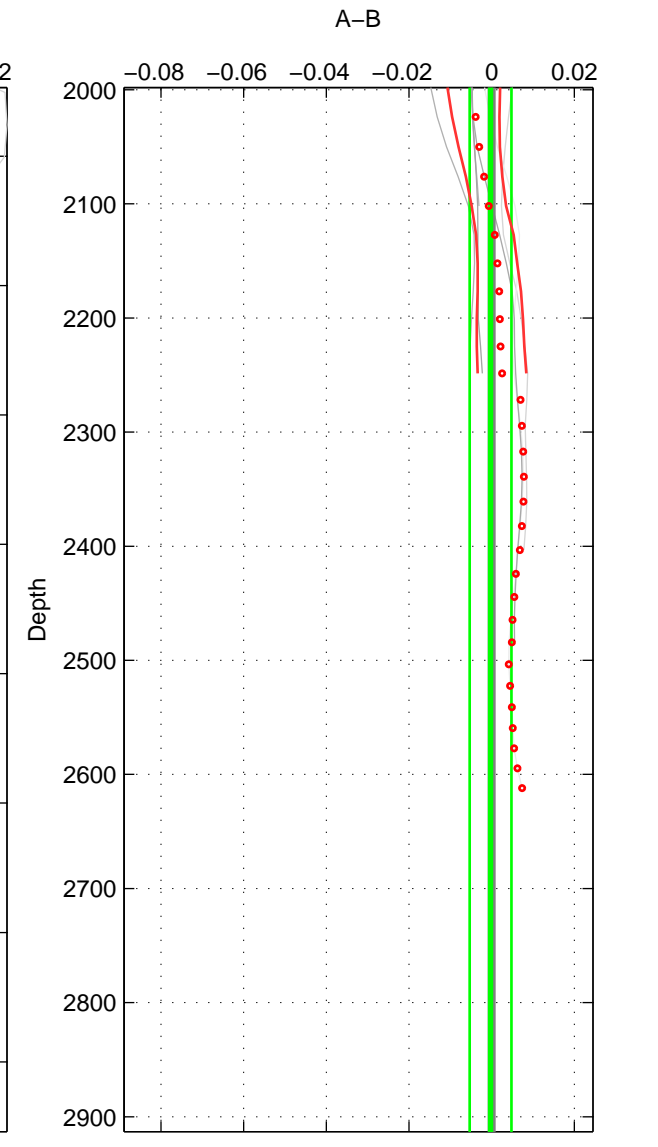

Cruise A (red). Date: Jul 1990 Cruisename: 295-64TR19900701
 Cruise B (blue). Date: Sep 2008 Cruisename: 317-74DI20080820

*** "Favourite" values are those of space 3.

	Offset	O.StDev	Ratio	R.Stdev	Rating
SIGMA:	0.004	0.003	1.000	0.000	1
THETA:	-0.005	0.015	1.000	0.000	1
DEPTH:	-0.000	0.005	1.000	0.000	2
FAV. :	-0.000	0.005	1.000	0.000	2

Profiles of A: 3
 Profiles of B: 3
 Diff profs : 6
 WMoffset (A-B): 0.004004
 WMoffset stdev: 0.0026508
 WMratio (A/B): 1.0001
 WMratio stdev: 7.59e-05

Quality (1-5): 1

Profiles of A: 3
 Profiles of B: 3
 Diff profs : 6
 WMoffset (A-B): -0.0048303
 WMoffset stdev: 0.014833
 WMratio (A/B): 0.99986
 WMratio stdev: 0.00042455

Quality (1-5): 1

Profiles of A: 3
 Profiles of B: 3
 Diff profs : 6
 WMoffset (A-B): -0.00028228
 WMoffset stdev: 0.0050582
 WMratio (A/B): 0.99999
 WMratio stdev: 0.00014476

Quality (1-5): 2