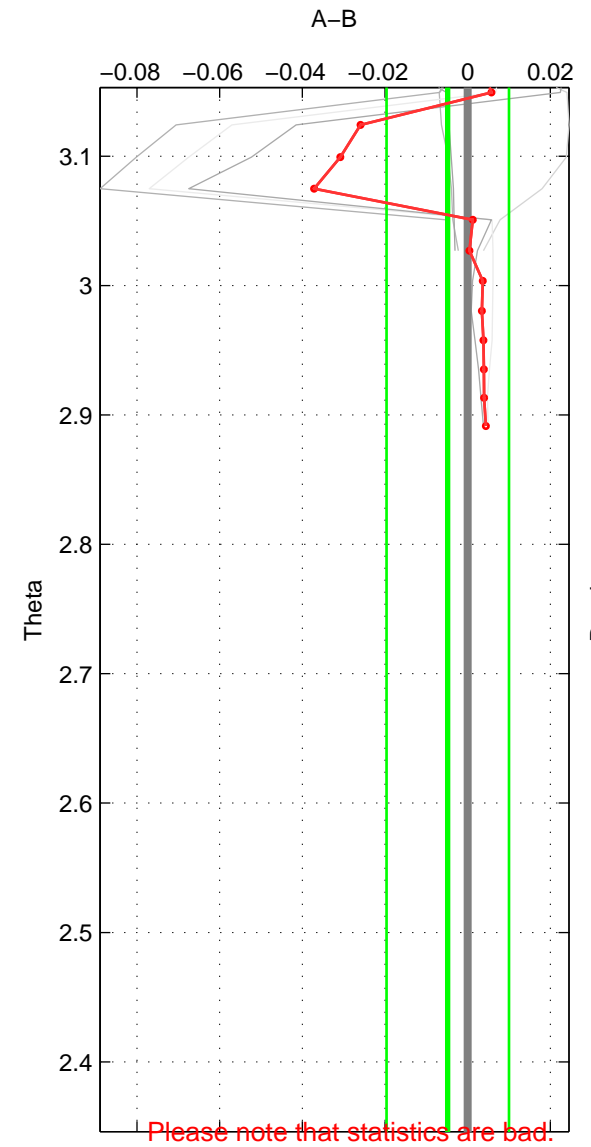

Cruise A (red). Date: Jul 1990 Cruisename: 295-64TR19900701
 Cruise B (blue). Date: Sep 2008 Cruisename: 317-74DI20080820

*** "Favourite" values are those of space 3.

	Offset	O.StDev	Ratio	R.Stdev	Rating
SIGMA:	0.004	0.003	1.000	0.000	1
THETA:	-0.005	0.015	1.000	0.000	1
DEPTH:	-0.000	0.005	1.000	0.000	2
FAV. :	-0.000	0.005	1.000	0.000	2

Profiles of A: 3
 Profiles of B: 3
 Diff profs : 6
 WMoffset (A-B): 0.004004
 WMoffset stdev: 0.0026508
 WMratio (A/B): 1.0001
 WMratio stdev: 7.59e-05

Quality (1-5): 1

Profiles of A: 3
 Profiles of B: 3
 Diff profs : 6
 WMoffset (A-B): -0.0048303
 WMoffset stdev: 0.014833
 WMratio (A/B): 0.99986
 WMratio stdev: 0.00042455

Quality (1-5): 1

Profiles of A: 3
 Profiles of B: 3
 Diff profs : 6
 WMoffset (A-B): -0.00028228
 WMoffset stdev: 0.0050582
 WMratio (A/B): 0.99999
 WMratio stdev: 0.00014476

Quality (1-5): 2