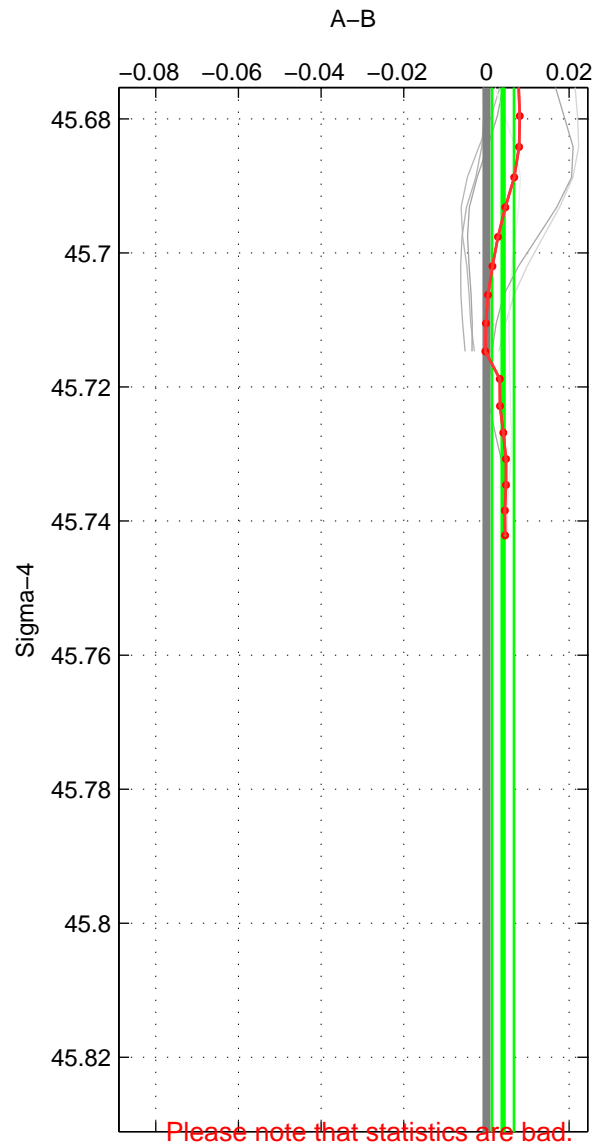

Cruise A (red). Date: Jul 1990 Cruisename: 295-64TR19900701
 Cruise B (blue). Date: Sep 2008 Cruisename: 317-74DI20080820

*** "Favourite" values are those of space 3.

	Offset	O.StDev	Ratio	R.Stdev	Rating
SIGMA:	0.004	0.003	1.000	0.000	1
THETA:	-0.005	0.015	1.000	0.000	1
DEPTH:	-0.000	0.005	1.000	0.000	2
FAV. :	-0.000	0.005	1.000	0.000	2

Profiles of A: 3
 Profiles of B: 3
 Diff profs : 6
 WMoffset (A-B): 0.004004
 WMoffset stdev: 0.0026508
 WMratio (A/B): 1.0001
 WMratio stdev: 7.59e-05

Quality (1-5): 1

Profiles of A: 3
 Profiles of B: 3
 Diff profs : 6
 WMoffset (A-B): -0.0048303
 WMoffset stdev: 0.014833
 WMratio (A/B): 0.99986
 WMratio stdev: 0.00042455

Quality (1-5): 1

Profiles of A: 3
 Profiles of B: 3
 Diff profs : 6
 WMoffset (A-B): -0.00028228
 WMoffset stdev: 0.0050582
 WMratio (A/B): 0.99999
 WMratio stdev: 0.00014476

Quality (1-5): 2