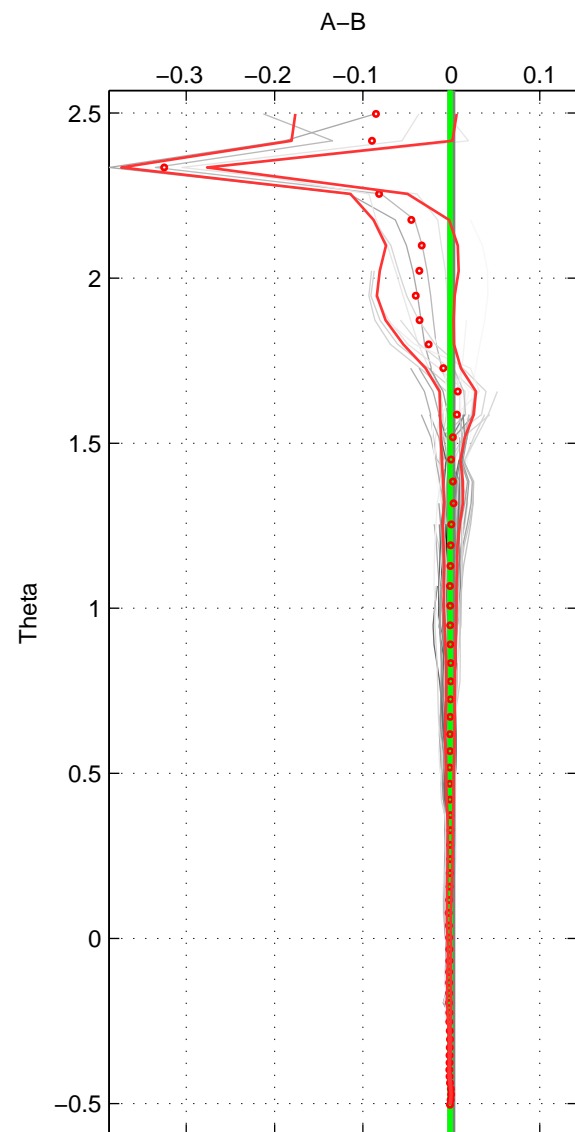

Cruise A (red). Date: Aug 1988 Cruisename: 225-316N19871123.1

Cruise B (blue). Date: Apr 1995 Cruisename: 320-74JC19950320

*** "Favourite" values are means of spaces 1 2 3.

	Offset	O.StDev	Ratio	R.Stdev	Rating
SIGMA:	-0.002	0.001	1.000	0.000	5
THETA:	-0.001	0.001	1.000	0.000	5
DEPTH:	-0.007	0.001	1.000	0.000	5
FAV. :	-0.003	0.001	1.000	0.000	5

Profiles of A: 9
 Profiles of B: 26
 Diff profs : 85
 WMoffset (A-B): -0.0016648
 WMoffset stdev: 0.0012187
 WMratio (A/B): 0.99995
 WMratio stdev: 3.517e-05

Quality (1-5): 5

Profiles of A: 9
 Profiles of B: 26
 Diff profs : 85
 WMoffset (A-B): -0.0013503
 WMoffset stdev: 0.0010357
 WMratio (A/B): 0.99996
 WMratio stdev: 2.9889e-05

Quality (1-5): 5

Profiles of A: 9
 Profiles of B: 26
 Diff profs : 85
 WMoffset (A-B): -0.0071582
 WMoffset stdev: 0.0010695
 WMratio (A/B): 0.99979
 WMratio stdev: 3.0842e-05

Quality (1-5): 5