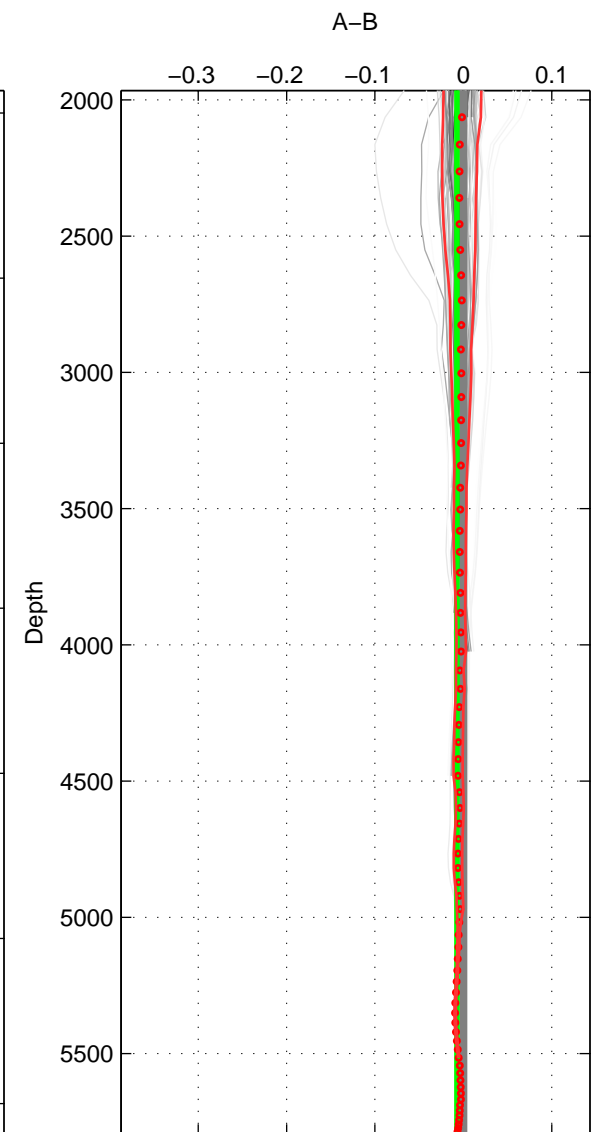

Cruise A (red). Date: Aug 1988 Cruisename: 225-316N19871123.1

Cruise B (blue). Date: Apr 1995 Cruisename: 320-74JC19950320

*** "Favourite" values are means of spaces 1 2 3.

	Offset	O.StDev	Ratio	R.Stdev	Rating
SIGMA:	-0.002	0.001	1.000	0.000	5
THETA:	-0.001	0.001	1.000	0.000	5
DEPTH:	-0.007	0.001	1.000	0.000	5
FAV. :	-0.003	0.001	1.000	0.000	5

Profiles of A: 9
 Profiles of B: 26
 Diff profs : 85
 WMoffset (A-B): -0.0016648
 WMoffset stdev: 0.0012187
 WMratio (A/B): 0.99995
 WMratio stdev: 3.517e-05

Quality (1-5): 5

Profiles of A: 9
 Profiles of B: 26
 Diff profs : 85
 WMoffset (A-B): -0.0013503
 WMoffset stdev: 0.0010357
 WMratio (A/B): 0.99996
 WMratio stdev: 2.9889e-05

Quality (1-5): 5

Profiles of A: 9
 Profiles of B: 26
 Diff profs : 85
 WMoffset (A-B): -0.0071582
 WMoffset stdev: 0.0010695
 WMratio (A/B): 0.99979
 WMratio stdev: 3.0842e-05

Quality (1-5): 5