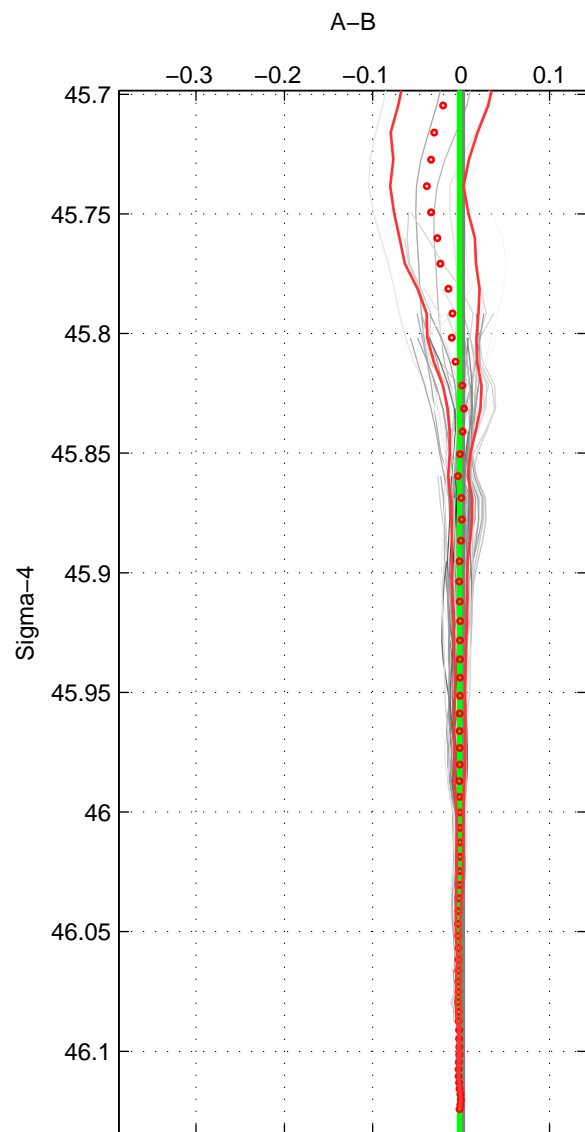

Cruise A (red). Date: Aug 1988 Cruisename: 225-316N19871123.1

Cruise B (blue). Date: Apr 1995 Cruisename: 320-74JC19950320

*** "Favourite" values are means of spaces 1 2 3.

	Offset	O.StDev	Ratio	R.Stdev	Rating
SIGMA:	-0.002	0.001	1.000	0.000	5
THETA:	-0.001	0.001	1.000	0.000	5
DEPTH:	-0.007	0.001	1.000	0.000	5
FAV. :	-0.003	0.001	1.000	0.000	5

Profiles of A: 9
 Profiles of B: 26
 Diff profs : 85
 WMoffset (A-B): -0.0016648
 WMoffset stdev: 0.0012187
 WMratio (A/B): 0.99995
 WMratio stdev: 3.517e-05

Quality (1-5): 5

Profiles of A: 9
 Profiles of B: 26
 Diff profs : 85
 WMoffset (A-B): -0.0013503
 WMoffset stdev: 0.0010357
 WMratio (A/B): 0.99996
 WMratio stdev: 2.9889e-05

Quality (1-5): 5

Profiles of A: 9
 Profiles of B: 26
 Diff profs : 85
 WMoffset (A-B): -0.0071582
 WMoffset stdev: 0.0010695
 WMratio (A/B): 0.99979
 WMratio stdev: 3.0842e-05

Quality (1-5): 5