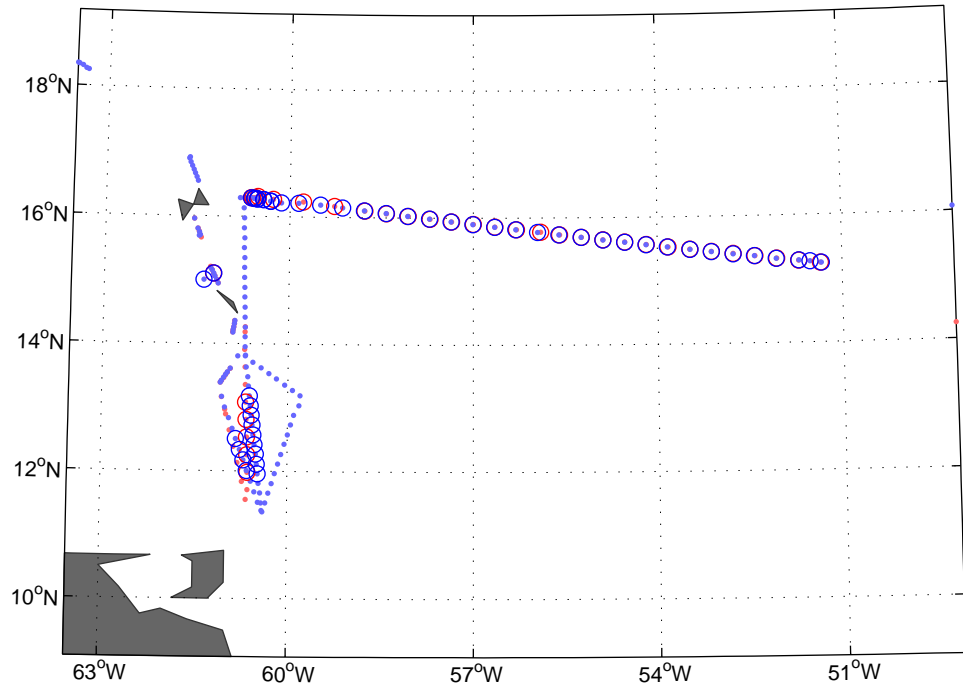

Profiles of A: 35  
 Profiles of B: 51  
 Diff profs : 100  
 WMoffset (A-B): 0.0023947  
 WMoffset stdev: 0.0022219  
 WMratio (A/B): 1.0001  
 WMratio stdev: 6.3655e-05

Quality (1-5): 5

Profiles of A: 35  
 Profiles of B: 51  
 Diff profs : 100  
 WMoffset (A-B): 0.0015566  
 WMoffset stdev: 0.0017422  
 WMratio (A/B): 1  
 WMratio stdev: 4.995e-05

Quality (1-5): 5

Profiles of A: 35  
 Profiles of B: 51  
 Diff profs : 100  
 WMoffset (A-B): 0.00029896  
 WMoffset stdev: 0.002408  
 WMratio (A/B): 1  
 WMratio stdev: 6.9072e-05

Quality (1-5): 5

Cruise A (red). Date: Jun 2002 Cruisename: 163-06MT20020607  
 Cruise B (blue). Date: Sep 2005 Cruisename: 170-06MT20050813

\*\*\* "Favourite" values are means of spaces 1 2 3.

	Offset	O.StDev	Ratio	R.Stdev	Rating
SIGMA:	0.002	0.002	1.000	0.000	5
THETA:	0.002	0.002	1.000	0.000	5
DEPTH:	0.000	0.002	1.000	0.000	5
FAV. :	0.001	0.002	1.000	0.000	5