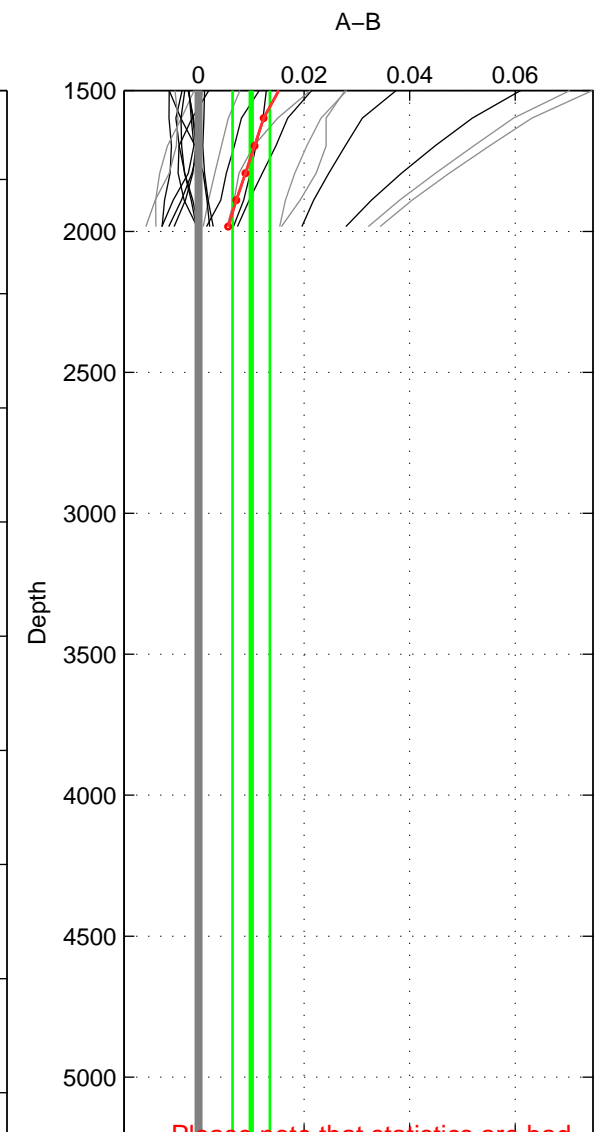

Cruise A (red). Date: Nov 2004 Cruisename: 705-49UP20041021

Cruise B (blue). Date: Feb 2008 Cruisename: 717-49UP20080122

*** "Favourite" values are means of spaces 1 2.

	Offset	O.StDev	Ratio	R.Stdev	Rating
SIGMA:	-0.001	0.001	1.000	0.000	5
THETA:	-0.002	0.002	1.000	0.000	5
DEPTH:	0.010	0.004	1.000	0.000	3
FAV.:	-0.002	0.002	1.000	0.000	5

Profiles of A: 15
 Profiles of B: 17
 Diff profs : 23
 WMoffset (A-B): -0.0014365
 WMoffset stdev: 0.0014545
 WMratio (A/B): 0.99996
 WMratio stdev: 4.2023e-05

Quality (1-5): 5

Profiles of A: 15
 Profiles of B: 17
 Diff profs : 23
 WMoffset (A-B): -0.0017123
 WMoffset stdev: 0.0018664
 WMratio (A/B): 0.99995
 WMratio stdev: 5.3927e-05

Quality (1-5): 5

Profiles of A: 15
 Profiles of B: 17
 Diff profs : 23
 WMoffset (A-B): 0.0099761
 WMoffset stdev: 0.0035234
 WMratio (A/B): 1.0003
 WMratio stdev: 0.00010229

Quality (1-5): 3

Please note that statistics are bad.