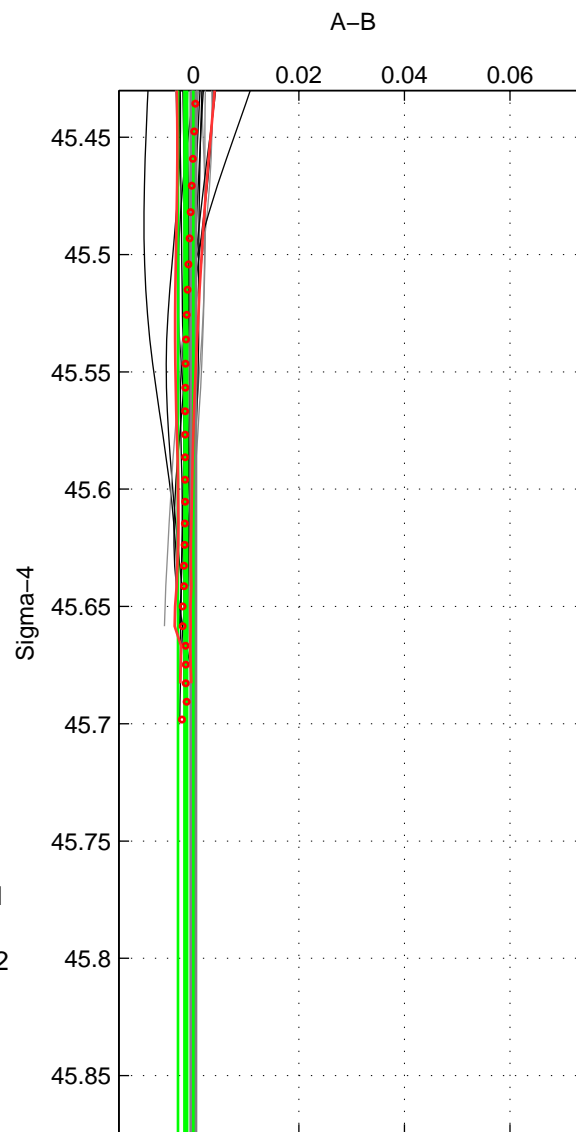

Cruise A (red). Date: Nov 2004 Cruisename: 705-49UP20041021

Cruise B (blue). Date: Feb 2008 Cruisename: 717-49UP20080122

*** "Favourite" values are means of spaces 1 2.

	Offset	O.StDev	Ratio	R.Stdev	Rating
SIGMA:	-0.001	0.001	1.000	0.000	5
THETA:	-0.002	0.002	1.000	0.000	5
DEPTH:	0.010	0.004	1.000	0.000	3
FAV.:	-0.002	0.002	1.000	0.000	5

Profiles of A: 15
 Profiles of B: 17
 Diff profs : 23
 WMoffset (A-B): -0.0014365
 WMoffset stdev: 0.0014545
 WMratio (A/B): 0.99996
 WMratio stdev: 4.2023e-05

Quality (1-5): 5

Profiles of A: 15
 Profiles of B: 17
 Diff profs : 23
 WMoffset (A-B): -0.0017123
 WMoffset stdev: 0.0018664
 WMratio (A/B): 0.99995
 WMratio stdev: 5.3927e-05

Quality (1-5): 5

Profiles of A: 15
 Profiles of B: 17
 Diff profs : 23
 WMoffset (A-B): 0.0099761
 WMoffset stdev: 0.0035234
 WMratio (A/B): 1.0003
 WMratio stdev: 0.00010229

Quality (1-5): 3

Please note that statistics are bad.