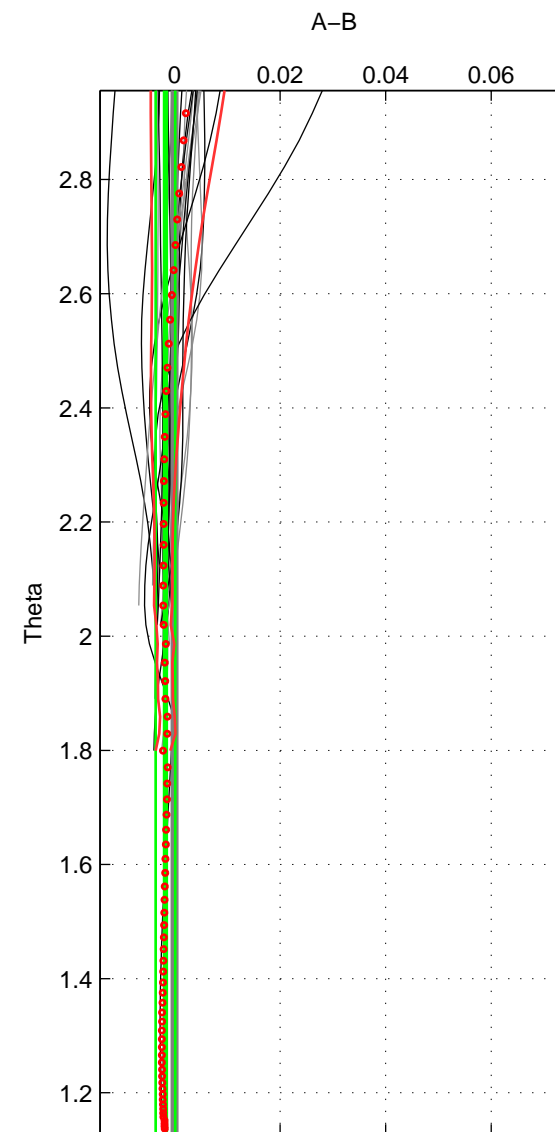

Cruise A (red). Date: Nov 2004 Cruisename: 705-49UP20041021

Cruise B (blue). Date: Feb 2008 Cruisename: 717-49UP20080122

*** "Favourite" values are means of spaces 1 2.

	Offset	O.StDev	Ratio	R.Stdev	Rating
SIGMA:	-0.001	0.001	1.000	0.000	5
THETA:	-0.002	0.002	1.000	0.000	5
DEPTH:	0.010	0.004	1.000	0.000	3
FAV.:	-0.002	0.002	1.000	0.000	5

Profiles of A: 15
 Profiles of B: 17
 Diff profs : 23
 WMoffset (A-B): -0.0014365
 WMoffset stdev: 0.0014545
 WMratio (A/B): 0.99996
 WMratio stdev: 4.2023e-05

Quality (1-5): 5

Profiles of A: 15
 Profiles of B: 17
 Diff profs : 23
 WMoffset (A-B): -0.0017123
 WMoffset stdev: 0.0018664
 WMratio (A/B): 0.99995
 WMratio stdev: 5.3927e-05

Quality (1-5): 5

Profiles of A: 15
 Profiles of B: 17
 Diff profs : 23
 WMoffset (A-B): 0.0099761
 WMoffset stdev: 0.0035234
 WMratio (A/B): 1.0003
 WMratio stdev: 0.00010229

Quality (1-5): 3

Please note that statistics are bad.