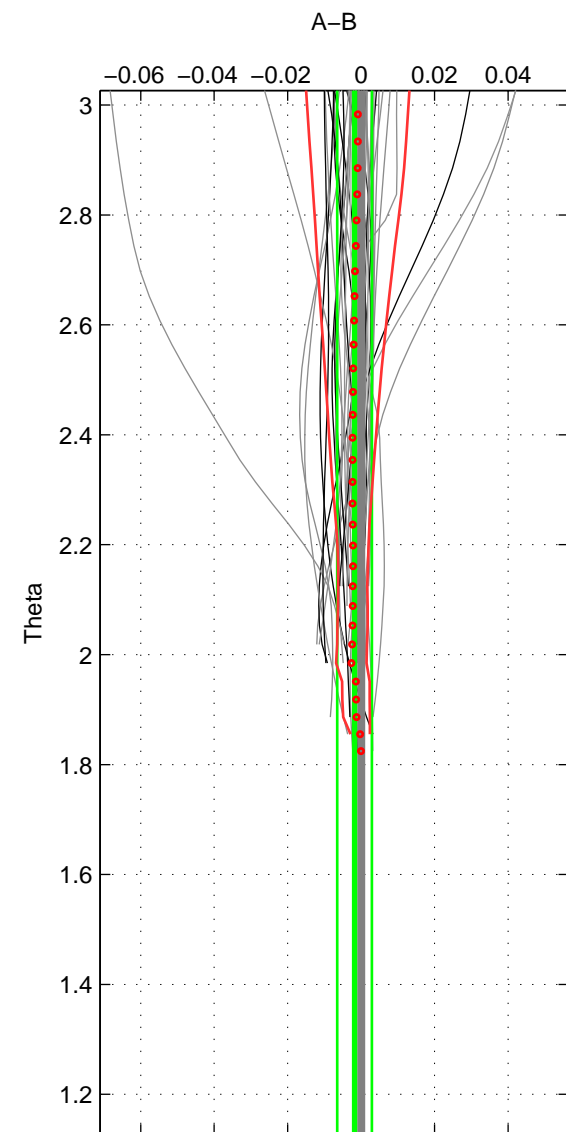

Cruise A (red). Date: Nov 2007 Cruisename: 675-49UF20071023

Cruise B (blue). Date: Feb 2008 Cruisename: 717-49UP20080122

\*\*\* "Favourite" values are means of spaces 1 2.

	Offset	O.StDev	Ratio	R.Stdev	Rating
SIGMA:	-0.001	0.003	1.000	0.000	5
THETA:	-0.002	0.005	1.000	0.000	5
DEPTH:	0.002	0.001	1.000	0.000	3
FAV.:	-0.002	0.004	1.000	0.000	5

Profiles of A: 34  
 Profiles of B: 17  
 Diff profs : 55  
 WMoffset (A-B): -0.0012619  
 WMoffset stdev: 0.0029375  
 WMratio (A/B): 0.99996  
 WMratio stdev: 8.4891e-05

Quality (1-5): 5

Profiles of A: 34  
 Profiles of B: 17  
 Diff profs : 55  
 WMoffset (A-B): -0.0017985  
 WMoffset stdev: 0.0047201  
 WMratio (A/B): 0.99995  
 WMratio stdev: 0.00013643

Quality (1-5): 5

Profiles of A: 34  
 Profiles of B: 17  
 Diff profs : 55  
 WMoffset (A-B): 0.001735  
 WMoffset stdev: 0.0014619  
 WMratio (A/B): 1.0001  
 WMratio stdev: 4.2356e-05

Quality (1-5): 3