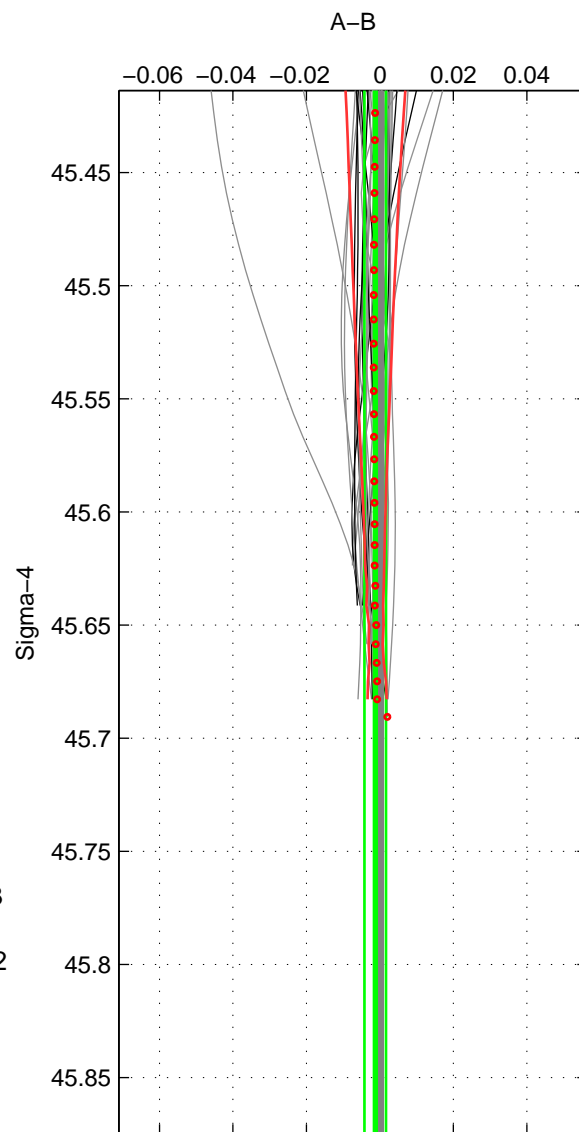

Cruise A (red). Date: Nov 2007 Cruisename: 675-49UF20071023

Cruise B (blue). Date: Feb 2008 Cruisename: 717-49UP20080122

\*\*\* "Favourite" values are means of spaces 1 2.

	Offset	O.StDev	Ratio	R.Stdev	Rating
SIGMA:	-0.001	0.003	1.000	0.000	5
THETA:	-0.002	0.005	1.000	0.000	5
DEPTH:	0.002	0.001	1.000	0.000	3
FAV.:	-0.002	0.004	1.000	0.000	5

Profiles of A: 34  
 Profiles of B: 17  
 Diff profs : 55  
 WMoffset (A-B): -0.0012619  
 WMoffset stdev: 0.0029375  
 WMratio (A/B): 0.99996  
 WMratio stdev: 8.4891e-05

Quality (1-5): 5

Profiles of A: 34  
 Profiles of B: 17  
 Diff profs : 55  
 WMoffset (A-B): -0.0017985  
 WMoffset stdev: 0.0047201  
 WMratio (A/B): 0.99995  
 WMratio stdev: 0.00013643

Quality (1-5): 5

Profiles of A: 34  
 Profiles of B: 17  
 Diff profs : 55  
 WMoffset (A-B): 0.001735  
 WMoffset stdev: 0.0014619  
 WMratio (A/B): 1.0001  
 WMratio stdev: 4.2356e-05

Quality (1-5): 3