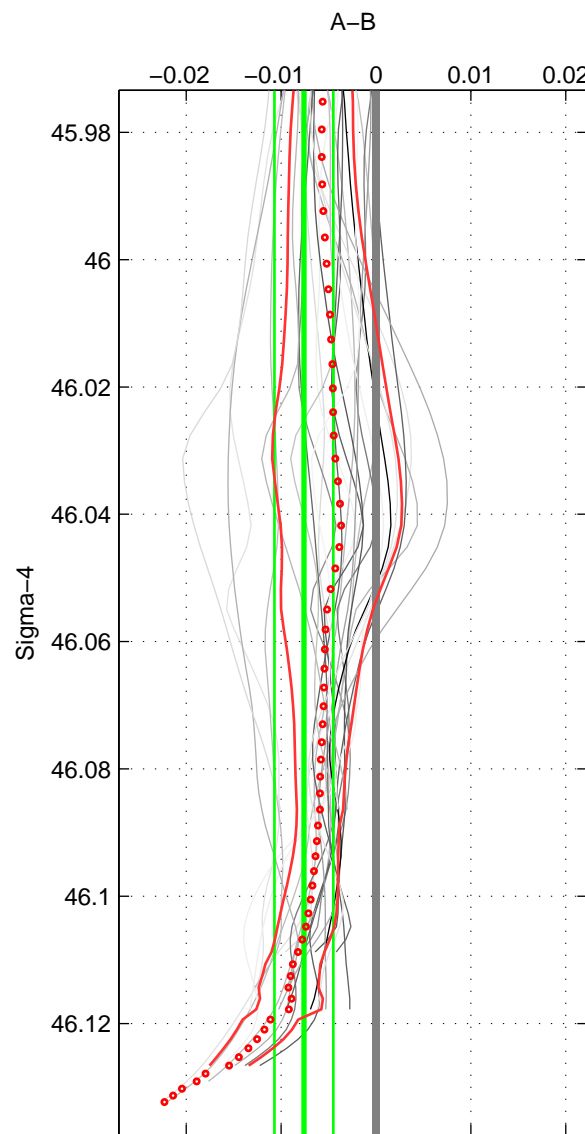

Cruise A (red). Date: Jan 1995 Cruisename: 331-09AR19941213  
 Cruise B (blue). Date: Apr 1993 Cruisename: 396-09AR19930404

\*\*\* "Favourite" values are means of spaces 1 2 3.

	Offset	O.StDev	Ratio	R.Stdev	Rating
SIGMA:	-0.008	0.003	1.000	0.000	5
THETA:	-0.007	0.003	1.000	0.000	5
DEPTH:	-0.007	0.004	1.000	0.000	5
FAV. :	-0.007	0.003	1.000	0.000	5

Profiles of A: 5  
 Profiles of B: 6  
 Diff profs : 25  
 WMoffset (A-B): -0.0075971  
 WMoffset stdev: 0.0031005  
 WMratio (A/B): 0.99978  
 WMratio stdev: 8.9357e-05

Quality (1-5): 5

Profiles of A: 5  
 Profiles of B: 6  
 Diff profs : 25  
 WMoffset (A-B): -0.0065051  
 WMoffset stdev: 0.0030327  
 WMratio (A/B): 0.99981  
 WMratio stdev: 8.7395e-05

Quality (1-5): 5

Profiles of A: 5  
 Profiles of B: 6  
 Diff profs : 25  
 WMoffset (A-B): -0.0073076  
 WMoffset stdev: 0.0041701  
 WMratio (A/B): 0.99979  
 WMratio stdev: 0.00012019

Quality (1-5): 5