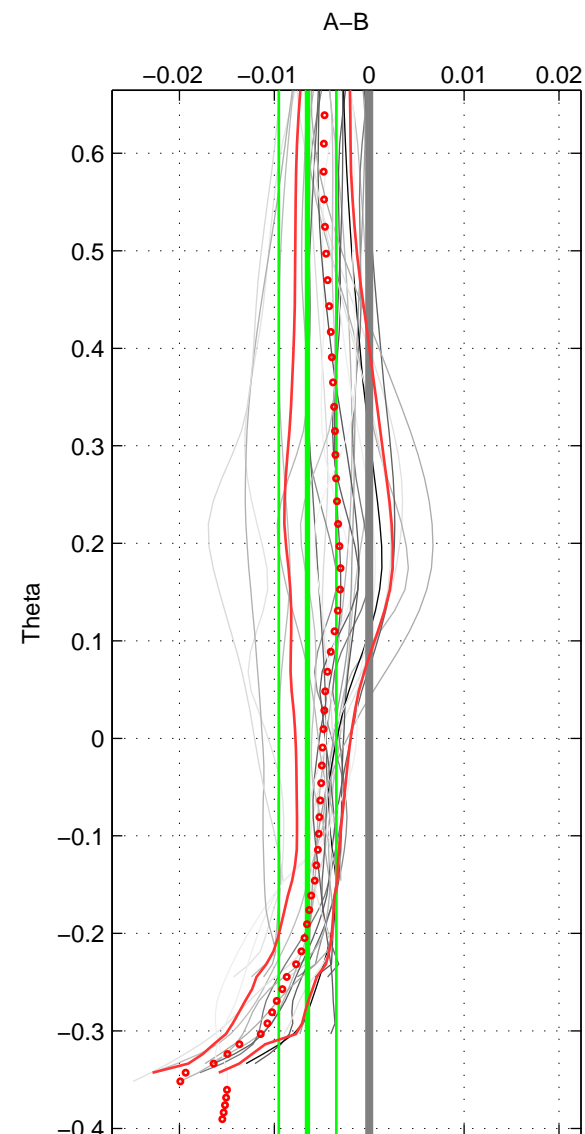

Cruise A (red). Date: Jan 1995 Cruisename: 331-09AR19941213  
 Cruise B (blue). Date: Apr 1993 Cruisename: 396-09AR19930404

\*\*\* "Favourite" values are means of spaces 1 2 3.

	Offset	O.StDev	Ratio	R.Stdev	Rating
SIGMA:	-0.008	0.003	1.000	0.000	5
THETA:	-0.007	0.003	1.000	0.000	5
DEPTH:	-0.007	0.004	1.000	0.000	5
FAV. :	-0.007	0.003	1.000	0.000	5

Profiles of A: 5  
 Profiles of B: 6  
 Diff profs : 25  
 WMoffset (A-B): -0.0075971  
 WMoffset stdev: 0.0031005  
 WMratio (A/B): 0.99978  
 WMratio stdev: 8.9357e-05

Quality (1-5): 5

Profiles of A: 5  
 Profiles of B: 6  
 Diff profs : 25  
 WMoffset (A-B): -0.0065051  
 WMoffset stdev: 0.0030327  
 WMratio (A/B): 0.99981  
 WMratio stdev: 8.7395e-05

Quality (1-5): 5

Profiles of A: 5  
 Profiles of B: 6  
 Diff profs : 25  
 WMoffset (A-B): -0.0073076  
 WMoffset stdev: 0.0041701  
 WMratio (A/B): 0.99979  
 WMratio stdev: 0.00012019

Quality (1-5): 5