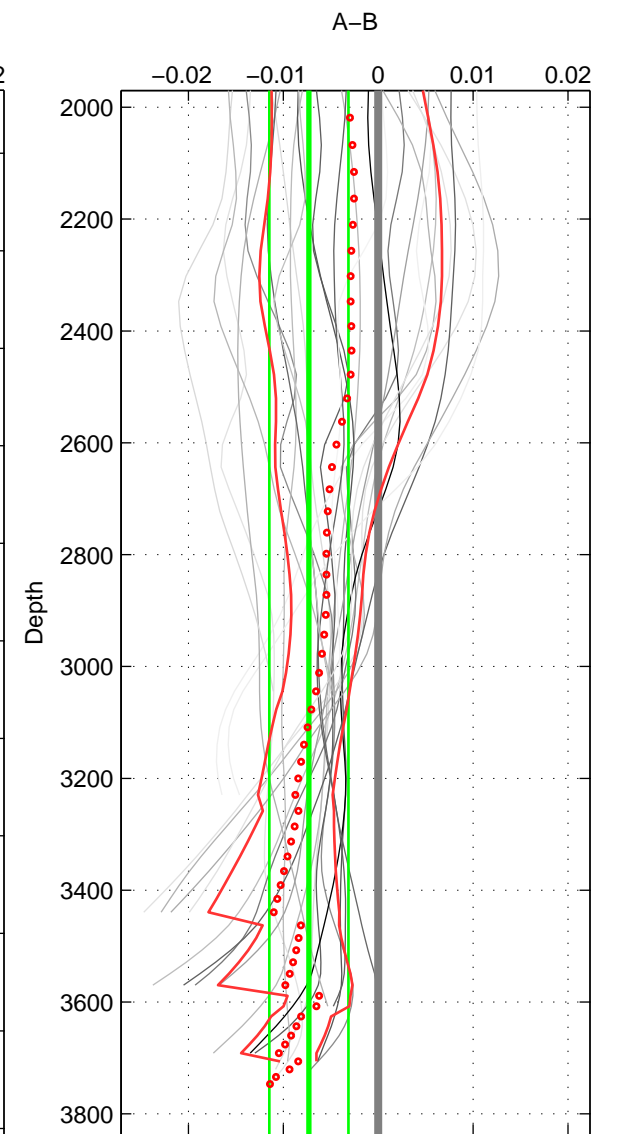

Cruise A (red). Date: Jan 1995 Cruisename: 331-09AR19941213  
 Cruise B (blue). Date: Apr 1993 Cruisename: 396-09AR19930404

\*\*\* "Favourite" values are means of spaces 1 2 3.

	Offset	O.StDev	Ratio	R.Stdev	Rating
SIGMA:	-0.008	0.003	1.000	0.000	5
THETA:	-0.007	0.003	1.000	0.000	5
DEPTH:	-0.007	0.004	1.000	0.000	5
FAV. :	-0.007	0.003	1.000	0.000	5

Profiles of A: 5  
 Profiles of B: 6  
 Diff profs : 25  
 WMoffset (A-B): -0.0075971  
 WMoffset stdev: 0.0031005  
 WMratio (A/B): 0.99978  
 WMratio stdev: 8.9357e-05

Quality (1-5): 5

Profiles of A: 5  
 Profiles of B: 6  
 Diff profs : 25  
 WMoffset (A-B): -0.0065051  
 WMoffset stdev: 0.0030327  
 WMratio (A/B): 0.99981  
 WMratio stdev: 8.7395e-05

Quality (1-5): 5

Profiles of A: 5  
 Profiles of B: 6  
 Diff profs : 25  
 WMoffset (A-B): -0.0073076  
 WMoffset stdev: 0.0041701  
 WMratio (A/B): 0.99979  
 WMratio stdev: 0.00012019

Quality (1-5): 5