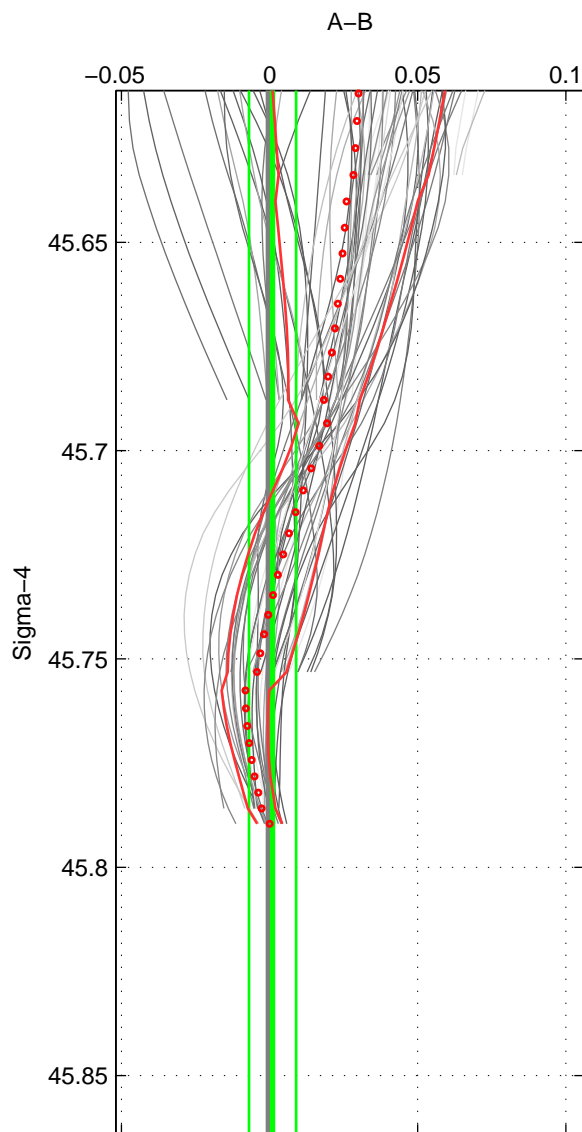

Cruise A (red). Date: Aug 1997 Cruisename: 314-74DI19970807

Cruise B (blue). Date: Aug 1998 Cruisename: 329-OMEX2

\*\*\* "Favourite" values are means of spaces 1 2.

	Offset	O.StDev	Ratio	R.Stdev	Rating
SIGMA:	0.001	0.008	1.000	0.000	5
THETA:	0.002	0.007	1.000	0.000	5
DEPTH:	0.016	0.014	1.000	0.000	3
FAV.:	0.002	0.007	1.000	0.000	5

Profiles of A: 19  
 Profiles of B: 4  
 Diff profs: 64  
 WMoffset (A-B): 0.00095776  
 WMoffset stdev: 0.0079556  
 WMratio (A/B): 1  
 WMratio stdev: 0.0002275

Quality (1-5): 5

Profiles of A: 18  
 Profiles of B: 5  
 Diff profs: 82  
 WMoffset (A-B): 0.0020954  
 WMoffset stdev: 0.0068288  
 WMratio (A/B): 1.0001  
 WMratio stdev: 0.00019531

Quality (1-5): 5

Profiles of A: 18  
 Profiles of B: 4  
 Diff profs: 64  
 WMoffset (A-B): 0.016391  
 WMoffset stdev: 0.013941  
 WMratio (A/B): 1.0005  
 WMratio stdev: 0.0003982

Quality (1-5): 3

Please note that statistics are bad.