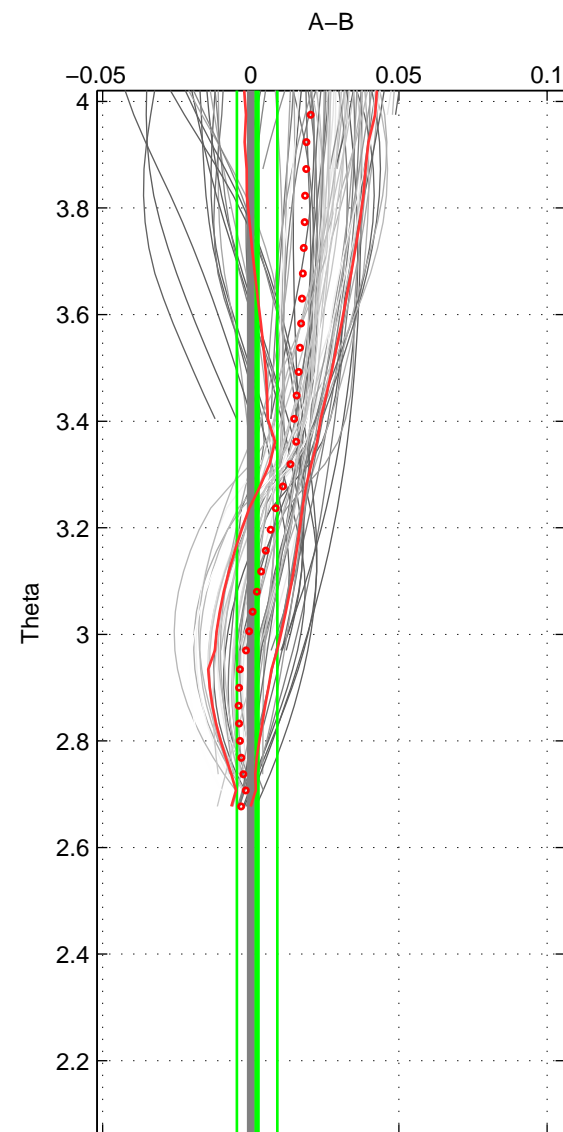

Cruise A (red). Date: Aug 1997 Cruisename: 314-74DI19970807

Cruise B (blue). Date: Aug 1998 Cruisename: 329-OMEX2

\*\*\* "Favourite" values are means of spaces 1 2.

	Offset	O.StDev	Ratio	R.Stdev	Rating
SIGMA:	0.001	0.008	1.000	0.000	5
THETA:	0.002	0.007	1.000	0.000	5
DEPTH:	0.016	0.014	1.000	0.000	3
FAV.:	0.002	0.007	1.000	0.000	5

Profiles of A: 19  
 Profiles of B: 4  
 Diff profs: 64  
 WMoffset (A-B): 0.00095776  
 WMoffset stdev: 0.0079556  
 WMratio (A/B): 1  
 WMratio stdev: 0.0002275

Quality (1-5): 5

Profiles of A: 18  
 Profiles of B: 5  
 Diff profs: 82  
 WMoffset (A-B): 0.0020954  
 WMoffset stdev: 0.0068288  
 WMratio (A/B): 1.0001  
 WMratio stdev: 0.00019531

Quality (1-5): 5

Profiles of A: 18  
 Profiles of B: 4  
 Diff profs: 64  
 WMoffset (A-B): 0.016391  
 WMoffset stdev: 0.013941  
 WMratio (A/B): 1.0005  
 WMratio stdev: 0.0003982

Quality (1-5): 3

Please note that statistics are bad.