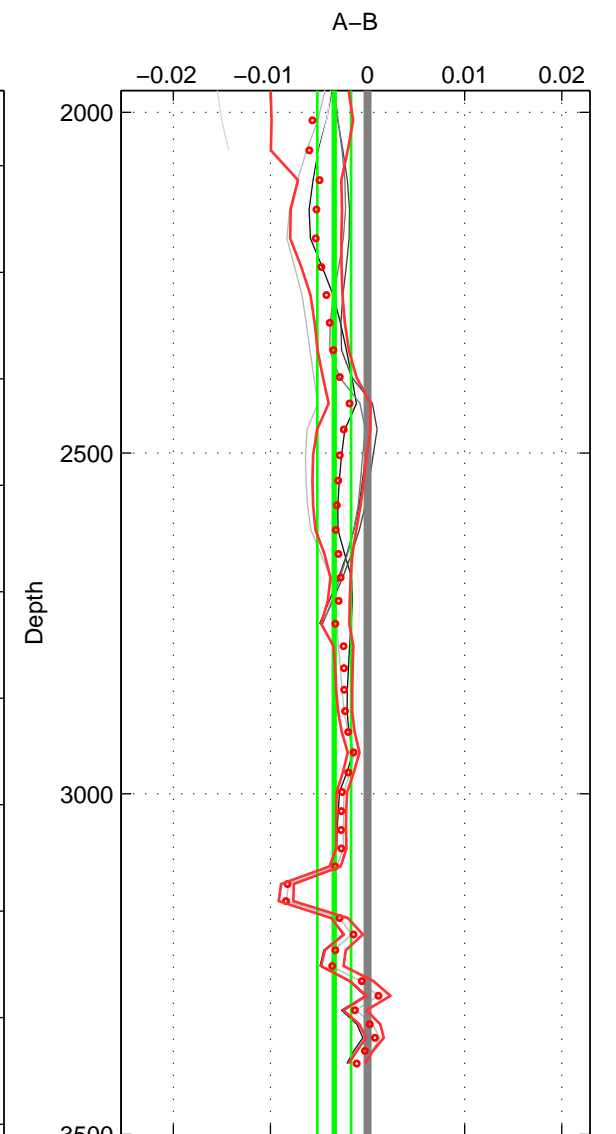

Cruise A (red). Date: Sep 1993 Cruisename: 33-18SN19950803  
 Cruise B (blue). Date: Aug 2008 Cruisename: 46-18SN20080717

\*\*\* "Favourite" values are those of space 2.

	Offset	O.StDev	Ratio	R.Stdev	Rating
SIGMA:	-0.002	0.001	1.000	0.000	3
THETA:	-0.009	0.000	1.000	0.000	4
DEPTH:	-0.003	0.002	1.000	0.000	3
FAV. :	-0.009	0.000	1.000	0.000	4

Profiles of A: 3  
 Profiles of B: 7  
 Diff profs : 10  
 WMoffset (A-B): -0.0024196  
 WMoffset stdev: 0.0010115  
 WMratio (A/B): 0.99993  
 WMratio stdev: 2.8944e-05

Quality (1-5): 3

Profiles of A: 3  
 Profiles of B: 9  
 Diff profs : 17  
 WMoffset (A-B): -0.0092901  
 WMoffset stdev: 0.00042141  
 WMratio (A/B): 0.99973  
 WMratio stdev: 1.205e-05

Quality (1-5): 4

Profiles of A: 3  
 Profiles of B: 7  
 Diff profs : 11  
 WMoffset (A-B): -0.003432  
 WMoffset stdev: 0.0017365  
 WMratio (A/B): 0.9999  
 WMratio stdev: 4.9679e-05

Quality (1-5): 3