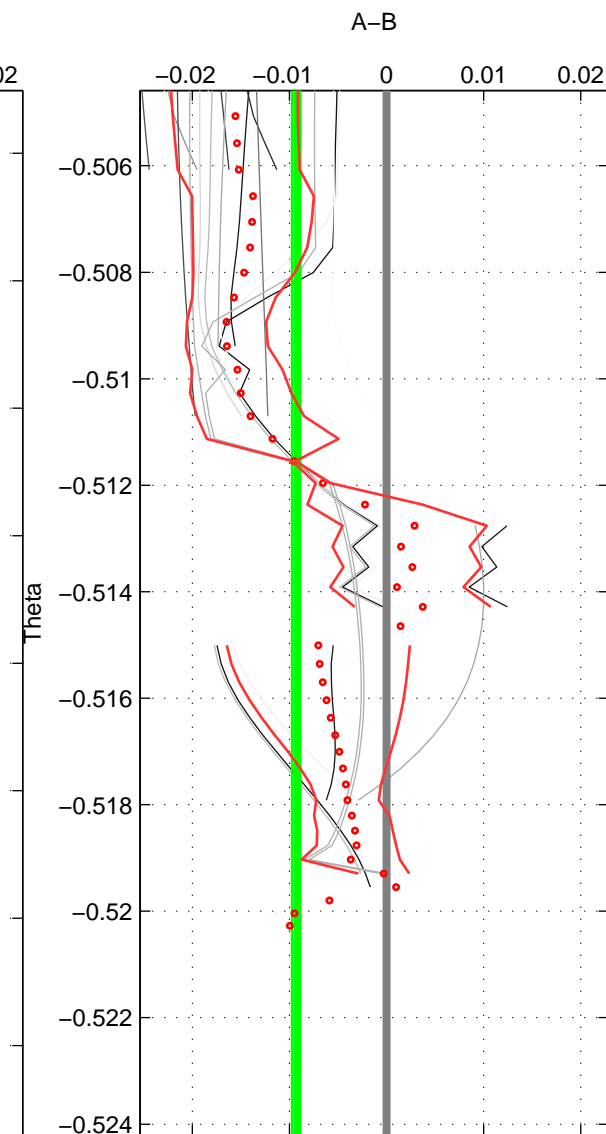

Cruise A (red). Date: Sep 1993 Cruisename: 33-18SN19950803  
 Cruise B (blue). Date: Aug 2008 Cruisename: 46-18SN20080717

\*\*\* "Favourite" values are those of space 2.

	Offset	O.StDev	Ratio	R.Stdev	Rating
SIGMA:	-0.002	0.001	1.000	0.000	3
THETA:	-0.009	0.000	1.000	0.000	4
DEPTH:	-0.003	0.002	1.000	0.000	3
FAV. :	-0.009	0.000	1.000	0.000	4

Profiles of A: 3  
 Profiles of B: 7  
 Diff profs : 10  
 WMoffset (A-B): -0.0024196  
 WMoffset stdev: 0.0010115  
 WMratio (A/B): 0.99993  
 WMratio stdev: 2.8944e-05

Quality (1-5): 3

Profiles of A: 3  
 Profiles of B: 9  
 Diff profs : 17  
 WMoffset (A-B): -0.0092901  
 WMoffset stdev: 0.00042141  
 WMratio (A/B): 0.99973  
 WMratio stdev: 1.205e-05

Quality (1-5): 4

Profiles of A: 3  
 Profiles of B: 7  
 Diff profs : 11  
 WMoffset (A-B): -0.003432  
 WMoffset stdev: 0.0017365  
 WMratio (A/B): 0.9999  
 WMratio stdev: 4.9679e-05

Quality (1-5): 3