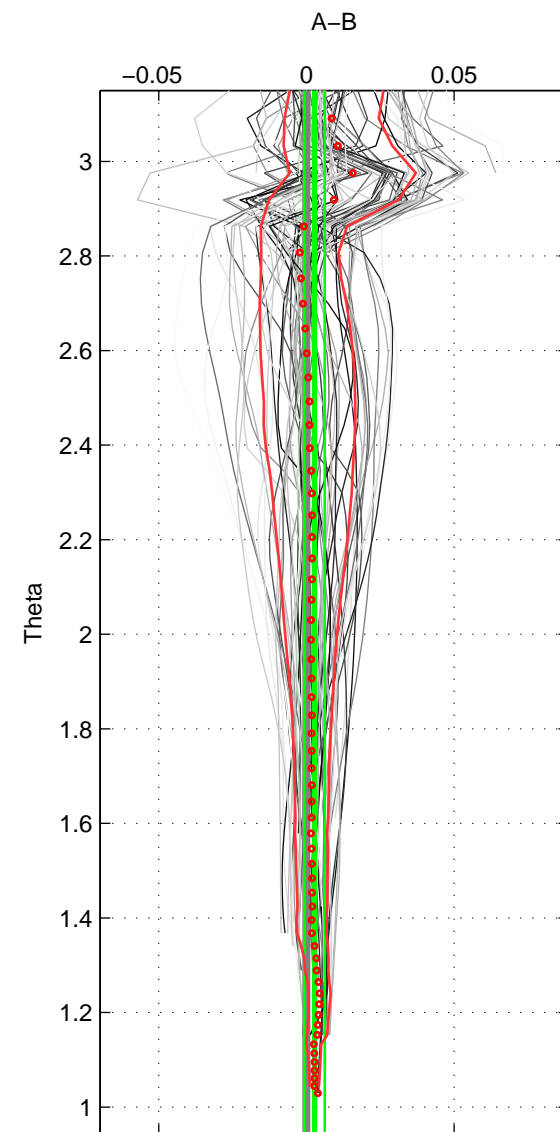

Cruise A (red). Date: Jul 2001 Cruisename: 160-06MT20010620

Cruise B (blue). Date: Oct 2000 Cruisename: 285-64PE20000926

\*\*\* "Favourite" values are means of spaces 1 2 3.

|        | Offset | O.StDev | Ratio | R.Stdev | Rating |
|--------|--------|---------|-------|---------|--------|
| SIGMA: | 0.003  | 0.004   | 1.000 | 0.000   | 4      |
| THETA: | 0.003  | 0.003   | 1.000 | 0.000   | 4      |
| DEPTH: | 0.004  | 0.021   | 1.000 | 0.001   | 4      |
| FAV.:  | 0.003  | 0.009   | 1.000 | 0.000   | 4      |

Profiles of A: 17  
 Profiles of B: 9  
 Diff profs : 89  
 WMoffset (A-B): 0.0031189  
 WMoffset stdev: 0.0035858  
 WMratio (A/B): 1.0001  
 WMratio stdev: 0.00010284

Quality (1-5): 4

Profiles of A: 17  
 Profiles of B: 9  
 Diff profs : 89  
 WMoffset (A-B): 0.0027454  
 WMoffset stdev: 0.00345  
 WMratio (A/B): 1.0001  
 WMratio stdev: 9.8948e-05

Quality (1-5): 4

Profiles of A: 17  
 Profiles of B: 9  
 Diff profs : 89  
 WMoffset (A-B): 0.0038592  
 WMoffset stdev: 0.020792  
 WMratio (A/B): 1.0001  
 WMratio stdev: 0.00059588

Quality (1-5): 4