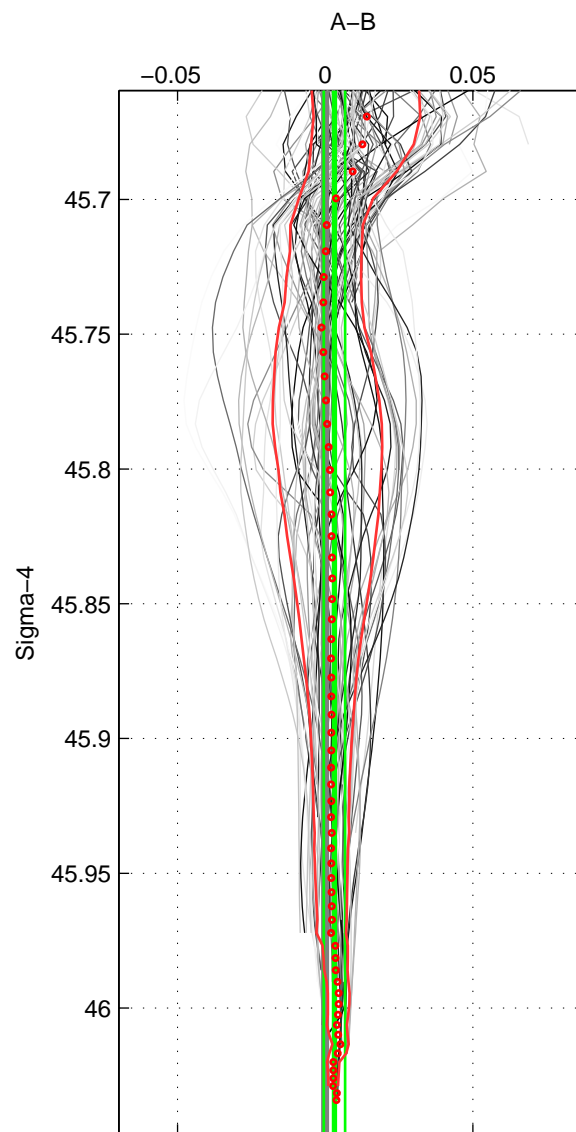

Cruise A (red). Date: Jul 2001 Cruisename: 160-06MT20010620

Cruise B (blue). Date: Oct 2000 Cruisename: 285-64PE20000926

\*\*\* "Favourite" values are means of spaces 1 2 3.

|        | Offset | O.StDev | Ratio | R.Stdev | Rating |
|--------|--------|---------|-------|---------|--------|
| SIGMA: | 0.003  | 0.004   | 1.000 | 0.000   | 4      |
| THETA: | 0.003  | 0.003   | 1.000 | 0.000   | 4      |
| DEPTH: | 0.004  | 0.021   | 1.000 | 0.001   | 4      |
| FAV.:  | 0.003  | 0.009   | 1.000 | 0.000   | 4      |

Profiles of A: 17  
 Profiles of B: 9  
 Diff profs : 89  
 WMoffset (A-B): 0.0031189  
 WMoffset stdev: 0.0035858  
 WMratio (A/B): 1.0001  
 WMratio stdev: 0.00010284

Quality (1-5): 4

Profiles of A: 17  
 Profiles of B: 9  
 Diff profs : 89  
 WMoffset (A-B): 0.0027454  
 WMoffset stdev: 0.00345  
 WMratio (A/B): 1.0001  
 WMratio stdev: 9.8948e-05

Quality (1-5): 4

Profiles of A: 17  
 Profiles of B: 9  
 Diff profs : 89  
 WMoffset (A-B): 0.0038592  
 WMoffset stdev: 0.020792  
 WMratio (A/B): 1.0001  
 WMratio stdev: 0.00059588

Quality (1-5): 4