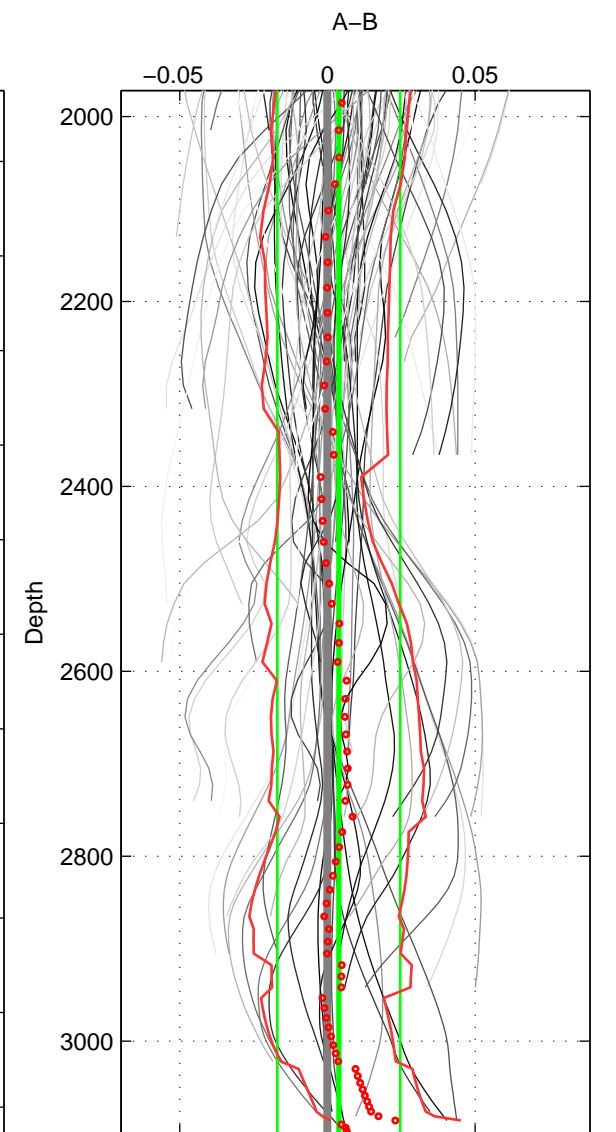

Cruise A (red). Date: Jul 2001 Cruisename: 160-06MT20010620

Cruise B (blue). Date: Oct 2000 Cruisename: 285-64PE20000926

\*\*\* "Favourite" values are means of spaces 1 2 3.

|        | Offset | O.StDev | Ratio | R.Stdev | Rating |
|--------|--------|---------|-------|---------|--------|
| SIGMA: | 0.003  | 0.004   | 1.000 | 0.000   | 4      |
| THETA: | 0.003  | 0.003   | 1.000 | 0.000   | 4      |
| DEPTH: | 0.004  | 0.021   | 1.000 | 0.001   | 4      |
| FAV.:  | 0.003  | 0.009   | 1.000 | 0.000   | 4      |

Profiles of A: 17  
 Profiles of B: 9  
 Diff profs : 89  
 WMoffset (A-B): 0.0031189  
 WMoffset stdev: 0.0035858  
 WMratio (A/B): 1.0001  
 WMratio stdev: 0.00010284

Quality (1-5): 4

Profiles of A: 17  
 Profiles of B: 9  
 Diff profs : 89  
 WMoffset (A-B): 0.0027454  
 WMoffset stdev: 0.00345  
 WMratio (A/B): 1.0001  
 WMratio stdev: 9.8948e-05

Quality (1-5): 4

Profiles of A: 17  
 Profiles of B: 9  
 Diff profs : 89  
 WMoffset (A-B): 0.0038592  
 WMoffset stdev: 0.020792  
 WMratio (A/B): 1.0001  
 WMratio stdev: 0.00059588

Quality (1-5): 4