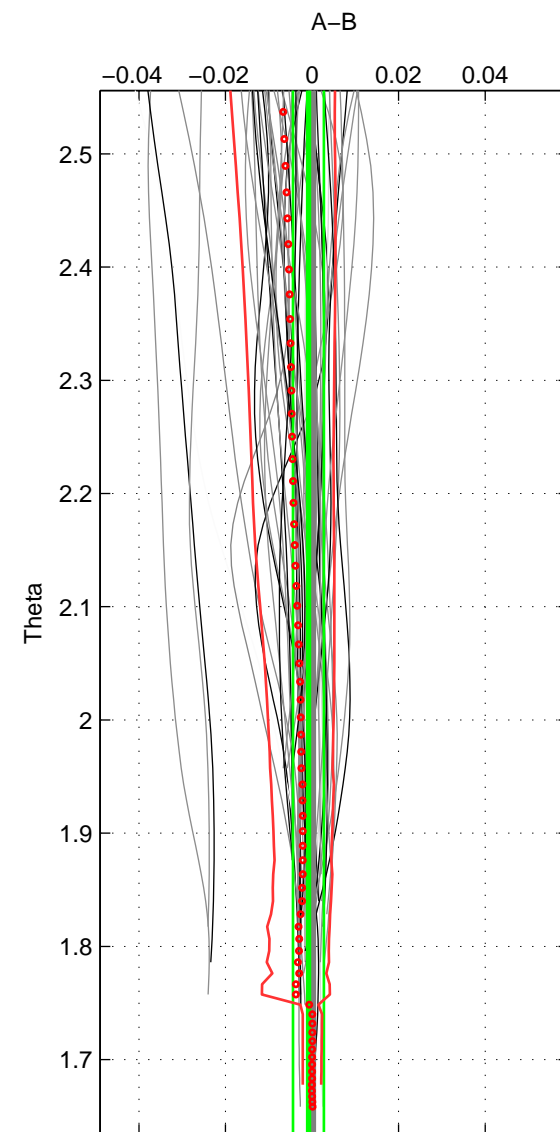

Cruise A (red). Date: Jun 1997 Cruisename: 681-49UP19970530

Cruise B (blue). Date: Jul 2001 Cruisename: 694-49UP20010619

*** "Favourite" values are means of spaces 1 2 3.

	Offset	O.StDev	Ratio	R.Stdev	Rating
SIGMA:	-0.001	0.003	1.000	0.000	4
THETA:	-0.001	0.004	1.000	0.000	4
DEPTH:	0.001	0.013	1.000	0.000	4
FAV.:	-0.000	0.007	1.000	0.000	4

Profiles of A: 20
 Profiles of B: 16
 Diff profs : 48
 WMoffset (A-B): -0.001045
 WMoffset stdev: 0.00304
 WMratio (A/B): 0.99997
 WMratio stdev: 8.787e-05

Quality (1-5): 4

Profiles of A: 20
 Profiles of B: 16
 Diff profs : 48
 WMoffset (A-B): -0.00082298
 WMoffset stdev: 0.0035709
 WMratio (A/B): 0.99998
 WMratio stdev: 0.00010317

Quality (1-5): 4

Profiles of A: 20
 Profiles of B: 16
 Diff profs : 48
 WMoffset (A-B): 0.0012761
 WMoffset stdev: 0.012947
 WMratio (A/B): 1
 WMratio stdev: 0.00037448

Quality (1-5): 4