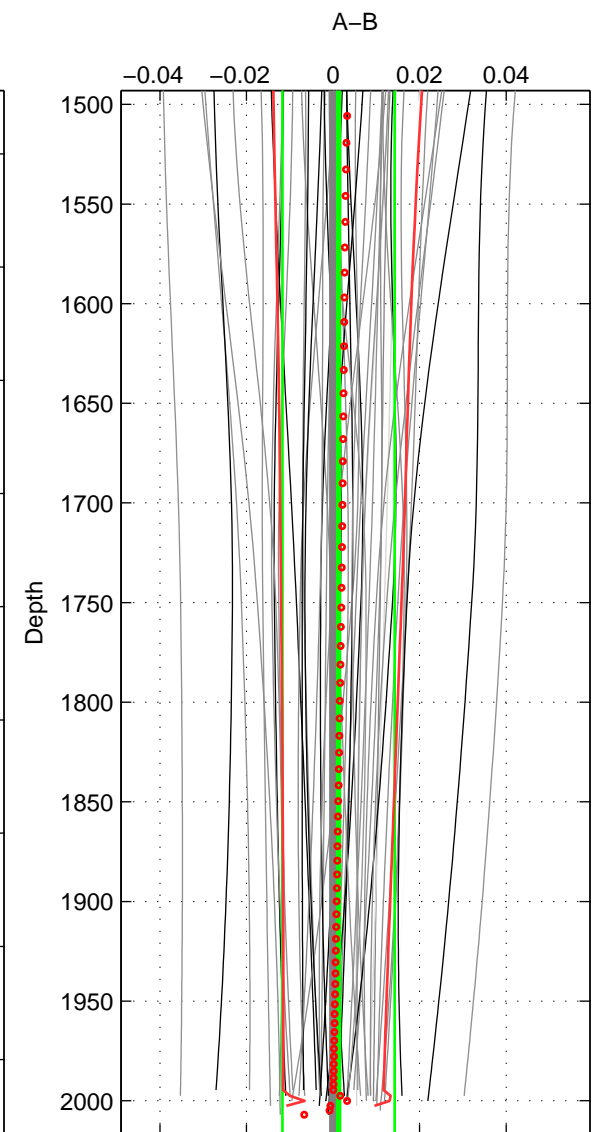

Cruise A (red). Date: Jun 1997 Cruisename: 681-49UP19970530

Cruise B (blue). Date: Jul 2001 Cruisename: 694-49UP20010619

*** "Favourite" values are means of spaces 1 2 3.

	Offset	O.StDev	Ratio	R.Stdev	Rating
SIGMA:	-0.001	0.003	1.000	0.000	4
THETA:	-0.001	0.004	1.000	0.000	4
DEPTH:	0.001	0.013	1.000	0.000	4
FAV.:	-0.000	0.007	1.000	0.000	4

Profiles of A: 20
 Profiles of B: 16
 Diff profs : 48
 WMoffset (A-B): -0.001045
 WMoffset stdev: 0.00304
 WMratio (A/B): 0.99997
 WMratio stdev: 8.787e-05

Quality (1-5): 4

Profiles of A: 20
 Profiles of B: 16
 Diff profs : 48
 WMoffset (A-B): -0.00082298
 WMoffset stdev: 0.0035709
 WMratio (A/B): 0.99998
 WMratio stdev: 0.00010317

Quality (1-5): 4

Profiles of A: 20
 Profiles of B: 16
 Diff profs : 48
 WMoffset (A-B): 0.0012761
 WMoffset stdev: 0.012947
 WMratio (A/B): 1
 WMratio stdev: 0.00037448

Quality (1-5): 4