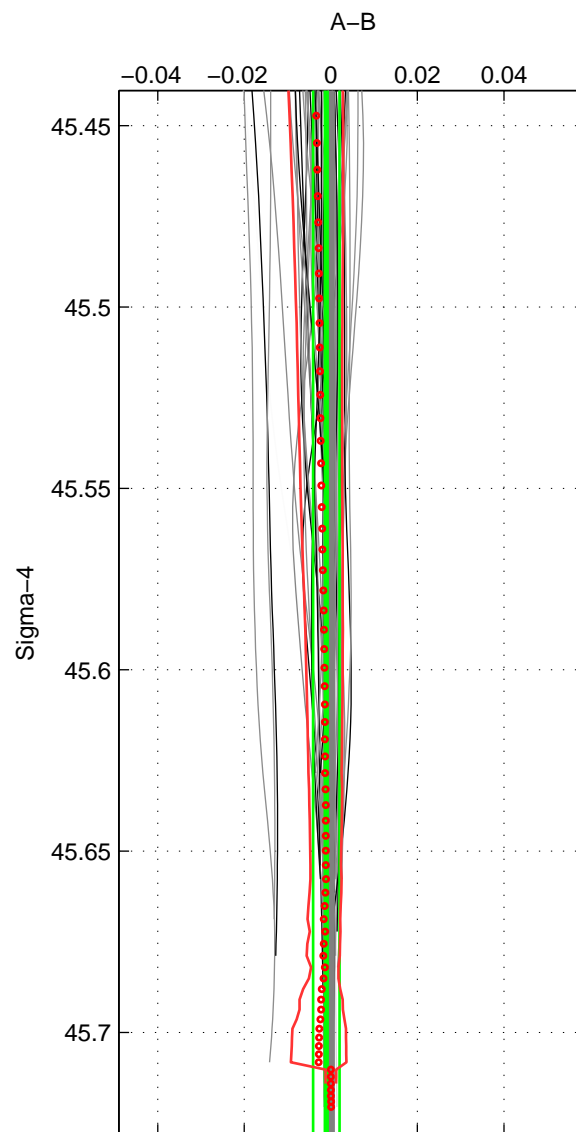

Cruise A (red). Date: Jun 1997 Cruisename: 681-49UP19970530

Cruise B (blue). Date: Jul 2001 Cruisename: 694-49UP20010619

*** "Favourite" values are means of spaces 1 2 3.

	Offset	O.StDev	Ratio	R.Stdev	Rating
SIGMA:	-0.001	0.003	1.000	0.000	4
THETA:	-0.001	0.004	1.000	0.000	4
DEPTH:	0.001	0.013	1.000	0.000	4
FAV.:	-0.000	0.007	1.000	0.000	4

Profiles of A: 20
 Profiles of B: 16
 Diff profs : 48
 WMoffset (A-B): -0.001045
 WMoffset stdev: 0.00304
 WMratio (A/B): 0.99997
 WMratio stdev: 8.787e-05

Quality (1-5): 4

Profiles of A: 20
 Profiles of B: 16
 Diff profs : 48
 WMoffset (A-B): -0.00082298
 WMoffset stdev: 0.0035709
 WMratio (A/B): 0.99998
 WMratio stdev: 0.00010317

Quality (1-5): 4

Profiles of A: 20
 Profiles of B: 16
 Diff profs : 48
 WMoffset (A-B): 0.0012761
 WMoffset stdev: 0.012947
 WMratio (A/B): 1
 WMratio stdev: 0.00037448

Quality (1-5): 4