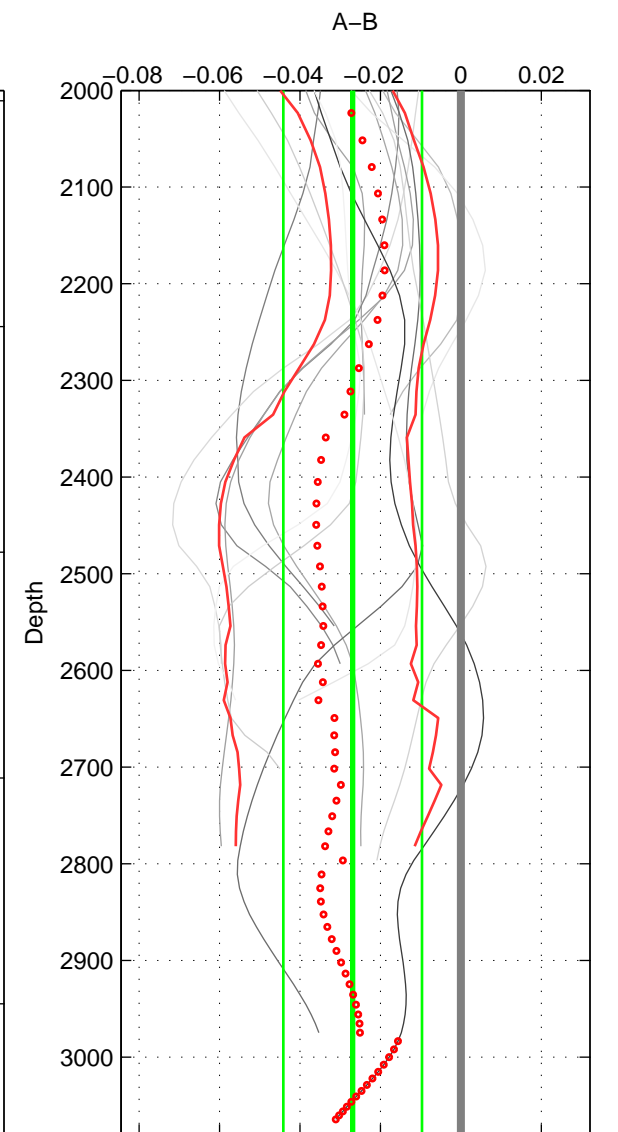

Cruise A (red). Date: Aug 1999 Cruisename: 158-06MT19990813

Cruise B (blue). Date: Aug 2003 Cruisename: 166-06MT20030723

\*\*\* "Favourite" values are means of spaces 1 2 3.

	Offset	O.StDev	Ratio	R.Stdev	Rating
SIGMA:	-0.027	0.007	0.999	0.000	4
THETA:	-0.026	0.007	0.999	0.000	4
DEPTH:	-0.027	0.017	0.999	0.000	4
FAV.:	-0.027	0.010	0.999	0.000	4

Profiles of A: 9  
 Profiles of B: 5  
 Diff profs : 16  
 WMoffset (A-B): -0.02687  
 WMoffset stdev: 0.0065243  
 WMratio (A/B): 0.99923  
 WMratio stdev: 0.00018696

Quality (1-5): 4

Profiles of A: 9  
 Profiles of B: 5  
 Diff profs : 16  
 WMoffset (A-B): -0.026484  
 WMoffset stdev: 0.0070094  
 WMratio (A/B): 0.99924  
 WMratio stdev: 0.00020086

Quality (1-5): 4

Profiles of A: 9  
 Profiles of B: 5  
 Diff profs : 16  
 WMoffset (A-B): -0.026924  
 WMoffset stdev: 0.017219  
 WMratio (A/B): 0.99923  
 WMratio stdev: 0.00049306

Quality (1-5): 4