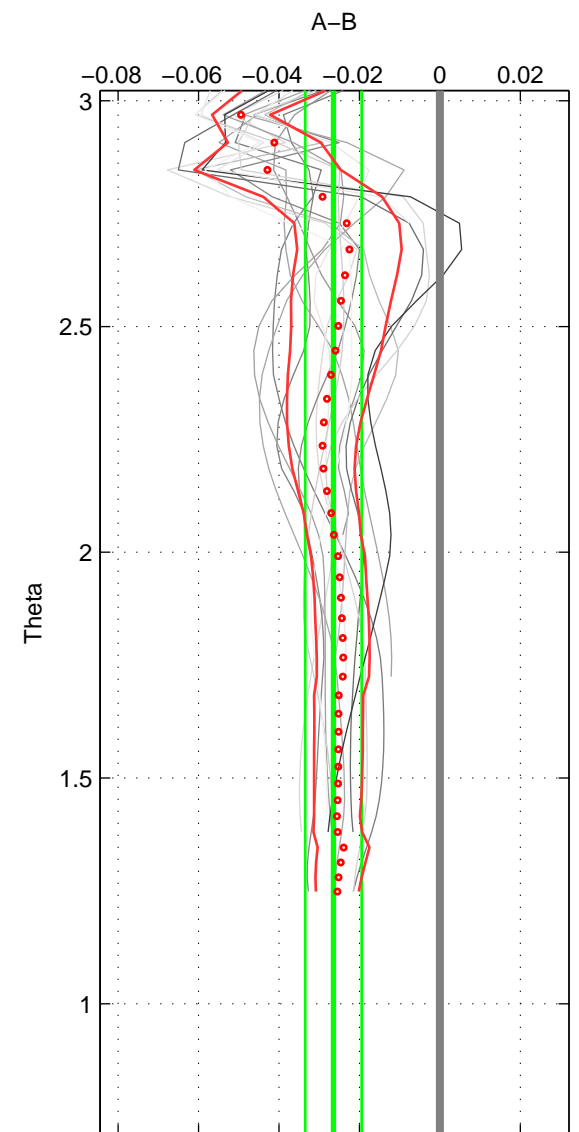

Cruise A (red). Date: Aug 1999 Cruisename: 158-06MT19990813

Cruise B (blue). Date: Aug 2003 Cruisename: 166-06MT20030723

\*\*\* "Favourite" values are means of spaces 1 2 3.

	Offset	O.StDev	Ratio	R.Stdev	Rating
SIGMA:	-0.027	0.007	0.999	0.000	4
THETA:	-0.026	0.007	0.999	0.000	4
DEPTH:	-0.027	0.017	0.999	0.000	4
FAV.:	-0.027	0.010	0.999	0.000	4

Profiles of A: 9  
 Profiles of B: 5  
 Diff profs : 16  
 WMoffset (A-B): -0.02687  
 WMoffset stdev: 0.0065243  
 WMratio (A/B): 0.99923  
 WMratio stdev: 0.00018696

Quality (1-5): 4

Profiles of A: 9  
 Profiles of B: 5  
 Diff profs : 16  
 WMoffset (A-B): -0.026484  
 WMoffset stdev: 0.0070094  
 WMratio (A/B): 0.99924  
 WMratio stdev: 0.00020086

Quality (1-5): 4

Profiles of A: 9  
 Profiles of B: 5  
 Diff profs : 16  
 WMoffset (A-B): -0.026924  
 WMoffset stdev: 0.017219  
 WMratio (A/B): 0.99923  
 WMratio stdev: 0.00049306

Quality (1-5): 4