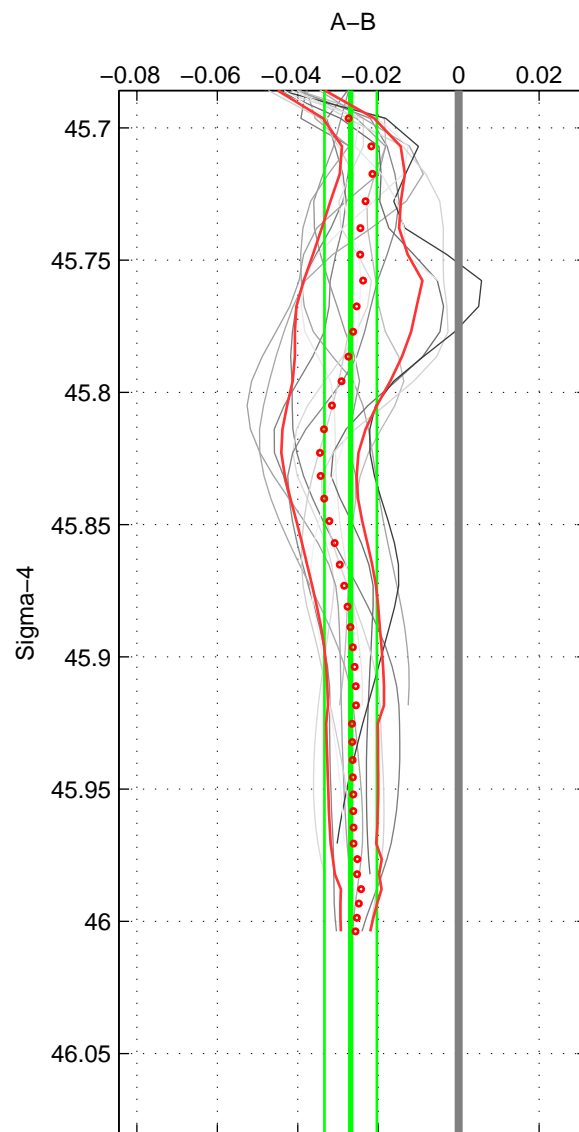

Cruise A (red). Date: Aug 1999 Cruisename: 158-06MT19990813

Cruise B (blue). Date: Aug 2003 Cruisename: 166-06MT20030723

\*\*\* "Favourite" values are means of spaces 1 2 3.

	Offset	O.StDev	Ratio	R.Stdev	Rating
SIGMA:	-0.027	0.007	0.999	0.000	4
THETA:	-0.026	0.007	0.999	0.000	4
DEPTH:	-0.027	0.017	0.999	0.000	4
FAV.:	-0.027	0.010	0.999	0.000	4

Profiles of A: 9  
 Profiles of B: 5  
 Diff profs : 16  
 WMoffset (A-B): -0.02687  
 WMoffset stdev: 0.0065243  
 WMratio (A/B): 0.99923  
 WMratio stdev: 0.00018696

Quality (1-5): 4

Profiles of A: 9  
 Profiles of B: 5  
 Diff profs : 16  
 WMoffset (A-B): -0.026484  
 WMoffset stdev: 0.0070094  
 WMratio (A/B): 0.99924  
 WMratio stdev: 0.00020086

Quality (1-5): 4

Profiles of A: 9  
 Profiles of B: 5  
 Diff profs : 16  
 WMoffset (A-B): -0.026924  
 WMoffset stdev: 0.017219  
 WMratio (A/B): 0.99923  
 WMratio stdev: 0.00049306

Quality (1-5): 4