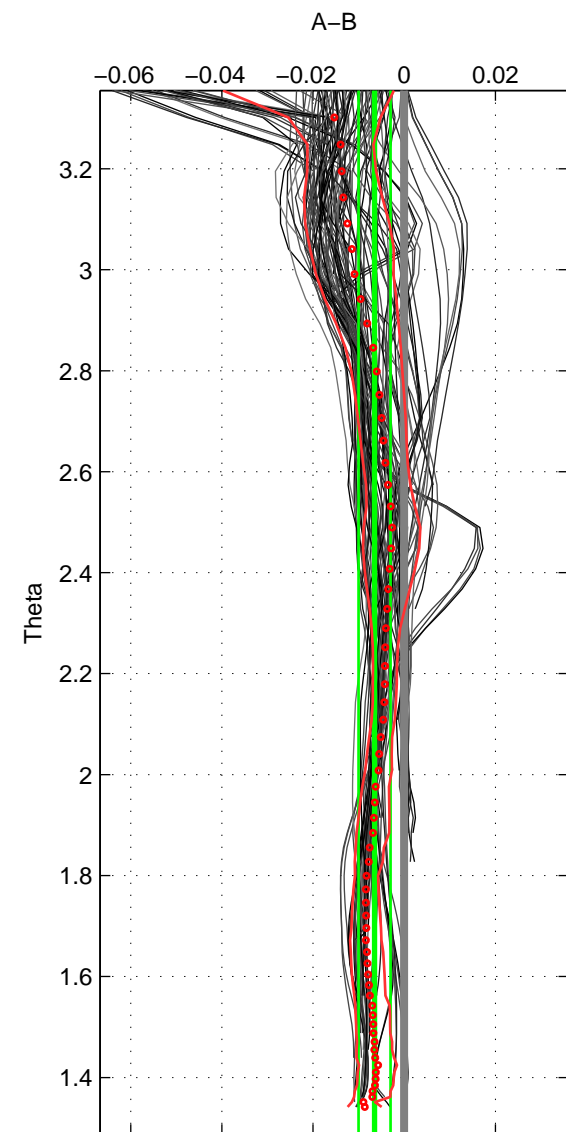

Cruise A (red). Date: Jun 2006 Cruisename: 197-18HU20060524

Cruise B (blue). Date: May 2011 Cruisename: 202-18HU20110506

\*\*\* "Favourite" values are means of spaces 1 2 3.

	Offset	O.StDev	Ratio	R.Stdev	Rating
SIGMA:	-0.007	0.004	1.000	0.000	5
THETA:	-0.007	0.004	1.000	0.000	5
DEPTH:	-0.003	0.003	1.000	0.000	5
FAV. :	-0.006	0.004	1.000	0.000	5

Profiles of A: 21  
 Profiles of B: 23  
 Diff profs : 92  
 WMoffset (A-B): -0.0071331  
 WMoffset stdev: 0.0038759  
 WMratio (A/B): 0.9998  
 WMratio stdev: 0.00011105

Quality (1-5): 5

Profiles of A: 21  
 Profiles of B: 23  
 Diff profs : 92  
 WMoffset (A-B): -0.006501  
 WMoffset stdev: 0.0035192  
 WMratio (A/B): 0.99981  
 WMratio stdev: 0.00010083

Quality (1-5): 5

Profiles of A: 21  
 Profiles of B: 23  
 Diff profs : 92  
 WMoffset (A-B): -0.0029738  
 WMoffset stdev: 0.0033897  
 WMratio (A/B): 0.99991  
 WMratio stdev: 9.7137e-05

Quality (1-5): 5