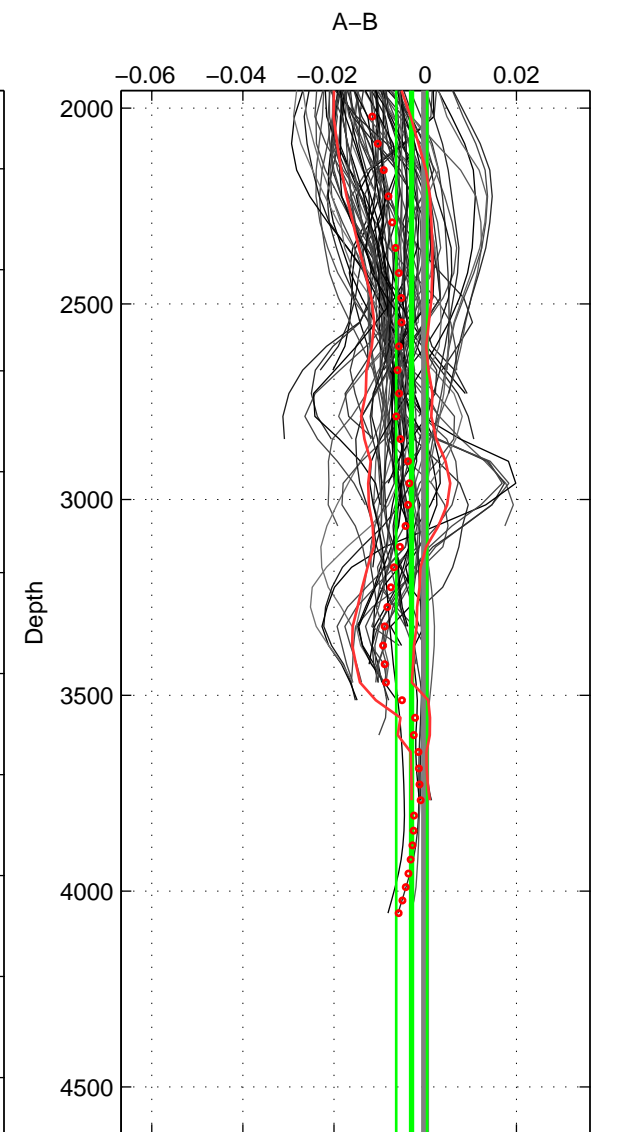

Cruise A (red). Date: Jun 2006 Cruisename: 197-18HU20060524

Cruise B (blue). Date: May 2011 Cruisename: 202-18HU20110506

\*\*\* "Favourite" values are means of spaces 1 2 3.

	Offset	O.StDev	Ratio	R.Stdev	Rating
SIGMA:	-0.007	0.004	1.000	0.000	5
THETA:	-0.007	0.004	1.000	0.000	5
DEPTH:	-0.003	0.003	1.000	0.000	5
FAV. :	-0.006	0.004	1.000	0.000	5

Profiles of A: 21  
 Profiles of B: 23  
 Diff profs : 92  
 WMoffset (A-B): -0.0071331  
 WMoffset stdev: 0.0038759  
 WMratio (A/B): 0.9998  
 WMratio stdev: 0.00011105

Quality (1-5): 5

Profiles of A: 21  
 Profiles of B: 23  
 Diff profs : 92  
 WMoffset (A-B): -0.006501  
 WMoffset stdev: 0.0035192  
 WMratio (A/B): 0.99981  
 WMratio stdev: 0.00010083

Quality (1-5): 5

Profiles of A: 21  
 Profiles of B: 23  
 Diff profs : 92  
 WMoffset (A-B): -0.0029738  
 WMoffset stdev: 0.0033897  
 WMratio (A/B): 0.99991  
 WMratio stdev: 9.7137e-05

Quality (1-5): 5