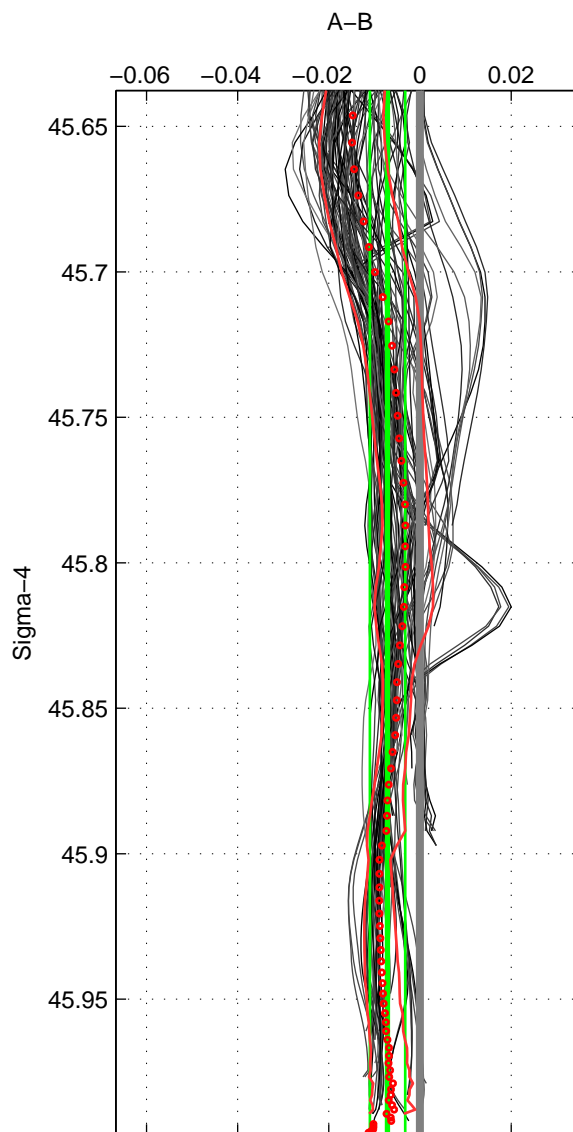

Cruise A (red). Date: Jun 2006 Cruisename: 197-18HU20060524

Cruise B (blue). Date: May 2011 Cruisename: 202-18HU20110506

\*\*\* "Favourite" values are means of spaces 1 2 3.

	Offset	O.StDev	Ratio	R.Stdev	Rating
SIGMA:	-0.007	0.004	1.000	0.000	5
THETA:	-0.007	0.004	1.000	0.000	5
DEPTH:	-0.003	0.003	1.000	0.000	5
FAV. :	-0.006	0.004	1.000	0.000	5

Profiles of A: 21  
 Profiles of B: 23  
 Diff profs : 92  
 WMoffset (A-B): -0.0071331  
 WMoffset stdev: 0.0038759  
 WMratio (A/B): 0.9998  
 WMratio stdev: 0.00011105

Quality (1-5): 5

Profiles of A: 21  
 Profiles of B: 23  
 Diff profs : 92  
 WMoffset (A-B): -0.006501  
 WMoffset stdev: 0.0035192  
 WMratio (A/B): 0.99981  
 WMratio stdev: 0.00010083

Quality (1-5): 5

Profiles of A: 21  
 Profiles of B: 23  
 Diff profs : 92  
 WMoffset (A-B): -0.0029738  
 WMoffset stdev: 0.0033897  
 WMratio (A/B): 0.99991  
 WMratio stdev: 9.7137e-05

Quality (1-5): 5