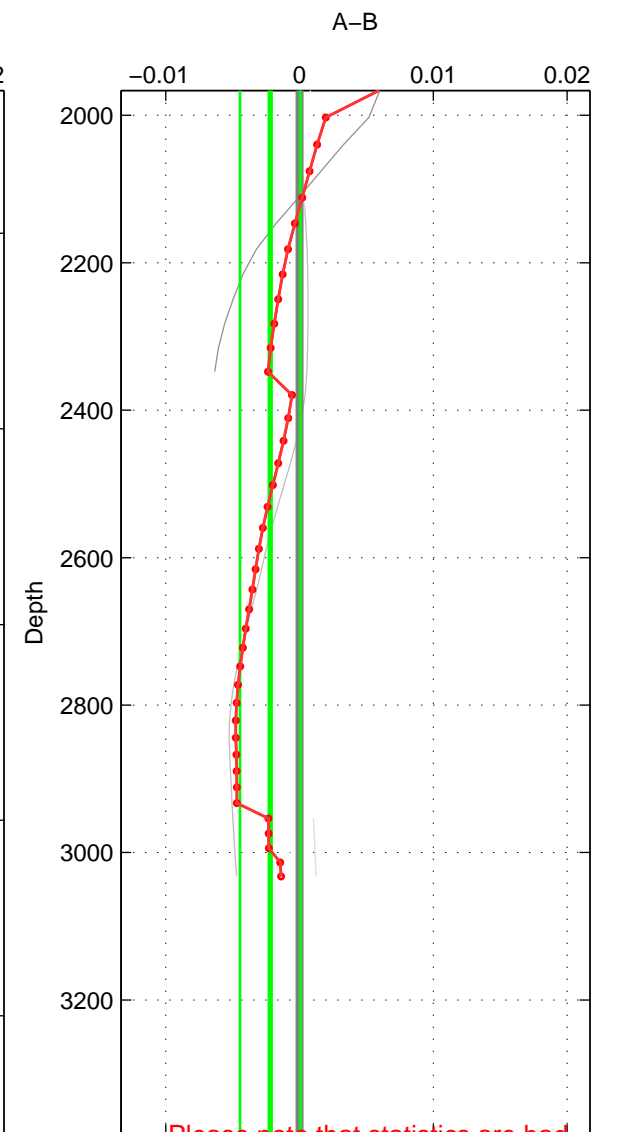

Cruise A (red). Date: Jul 1984 Cruisename: 1-06AQ19840719

Cruise B (blue). Date: Mar 1995 Cruisename: 73-58AA19950217

*** "Favourite" values are means of spaces 1 2.

	Offset	O.StDev	Ratio	R.Stdev	Rating
SIGMA:	0.006	0.005	1.000	0.000	2
THETA:	0.006	0.001	1.000	0.000	2
DEPTH:	-0.002	0.002	1.000	0.000	1
FAV.:	0.006	0.003	1.000	0.000	2

Profiles of A: 3
 Profiles of B: 4
 Diff profs : 8
 WMoffset (A-B): 0.0059173
 WMoffset stdev: 0.0045929
 WMratio (A/B): 1.0002
 WMratio stdev: 0.0001316

Quality (1-5): 2

Profiles of A: 3
 Profiles of B: 4
 Diff profs : 8
 WMoffset (A-B): 0.0062798
 WMoffset stdev: 0.00067738
 WMratio (A/B): 1.0002
 WMratio stdev: 1.9413e-05

Quality (1-5): 2

Profiles of A: 3
 Profiles of B: 4
 Diff profs : 8
 WMoffset (A-B): -0.0021865
 WMoffset stdev: 0.0022573
 WMratio (A/B): 0.99994
 WMratio stdev: 6.467e-05

Quality (1-5): 1

Please note that statistics are bad.