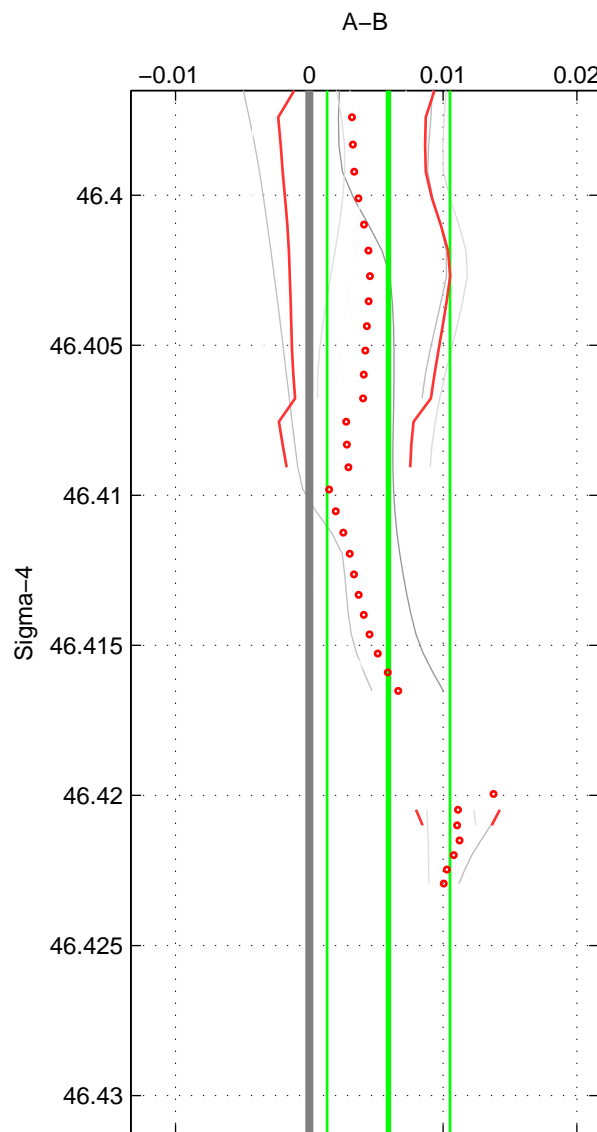

Cruise A (red). Date: Jul 1984 Cruisename: 1-06AQ19840719

Cruise B (blue). Date: Mar 1995 Cruisename: 73-58AA19950217

*** "Favourite" values are means of spaces 1 2.

	Offset	O.StDev	Ratio	R.Stdev	Rating
SIGMA:	0.006	0.005	1.000	0.000	2
THETA:	0.006	0.001	1.000	0.000	2
DEPTH:	-0.002	0.002	1.000	0.000	1
FAV.:	0.006	0.003	1.000	0.000	2

Profiles of A: 3
 Profiles of B: 4
 Diff profs : 8
 WMoffset (A-B): 0.0059173
 WMoffset stdev: 0.0045929
 WMratio (A/B): 1.0002
 WMratio stdev: 0.0001316

Quality (1-5): 2

Profiles of A: 3
 Profiles of B: 4
 Diff profs : 8
 WMoffset (A-B): 0.0062798
 WMoffset stdev: 0.00067738
 WMratio (A/B): 1.0002
 WMratio stdev: 1.9413e-05

Quality (1-5): 2

Profiles of A: 3
 Profiles of B: 4
 Diff profs : 8
 WMoffset (A-B): -0.0021865
 WMoffset stdev: 0.0022573
 WMratio (A/B): 0.99994
 WMratio stdev: 6.467e-05

Quality (1-5): 1

Please note that statistics are bad.