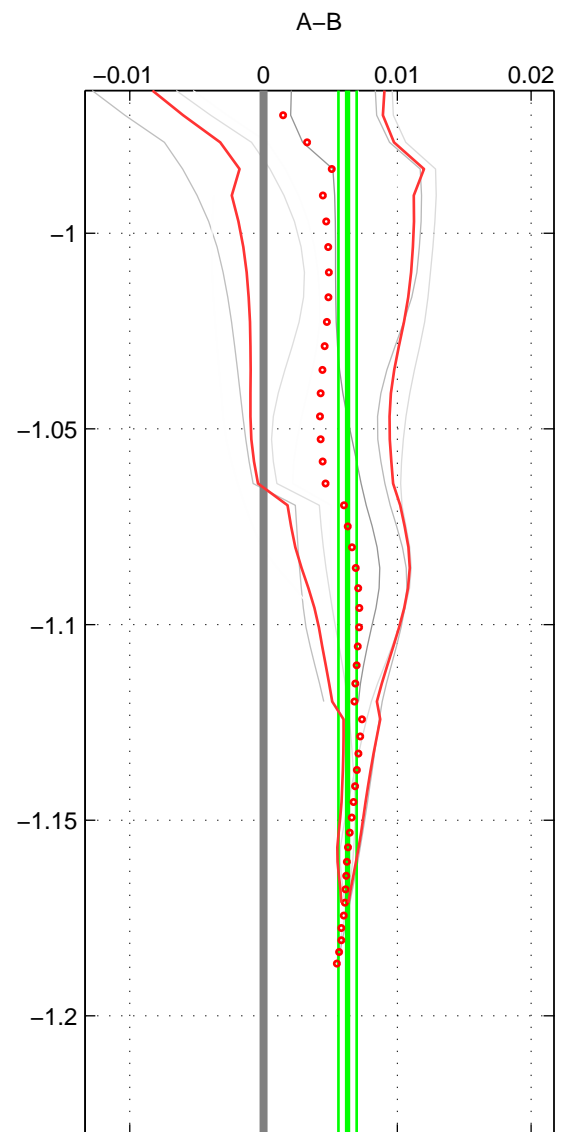

Cruise A (red). Date: Jul 1984 Cruisename: 1-06AQ19840719

Cruise B (blue). Date: Mar 1995 Cruisename: 73-58AA19950217

*** "Favourite" values are means of spaces 1 2.

	Offset	O.StDev	Ratio	R.Stdev	Rating
SIGMA:	0.006	0.005	1.000	0.000	2
THETA:	0.006	0.001	1.000	0.000	2
DEPTH:	-0.002	0.002	1.000	0.000	1
FAV.:	0.006	0.003	1.000	0.000	2

Profiles of A: 3
 Profiles of B: 4
 Diff profs : 8
 WMoffset (A-B): 0.0059173
 WMoffset stdev: 0.0045929
 WMratio (A/B): 1.0002
 WMratio stdev: 0.0001316

Quality (1-5): 2

Profiles of A: 3
 Profiles of B: 4
 Diff profs : 8
 WMoffset (A-B): 0.0062798
 WMoffset stdev: 0.00067738
 WMratio (A/B): 1.0002
 WMratio stdev: 1.9413e-05

Quality (1-5): 2

Profiles of A: 3
 Profiles of B: 4
 Diff profs : 8
 WMoffset (A-B): -0.0021865
 WMoffset stdev: 0.0022573
 WMratio (A/B): 0.99994
 WMratio stdev: 6.467e-05

Quality (1-5): 1

Please note that statistics are bad.