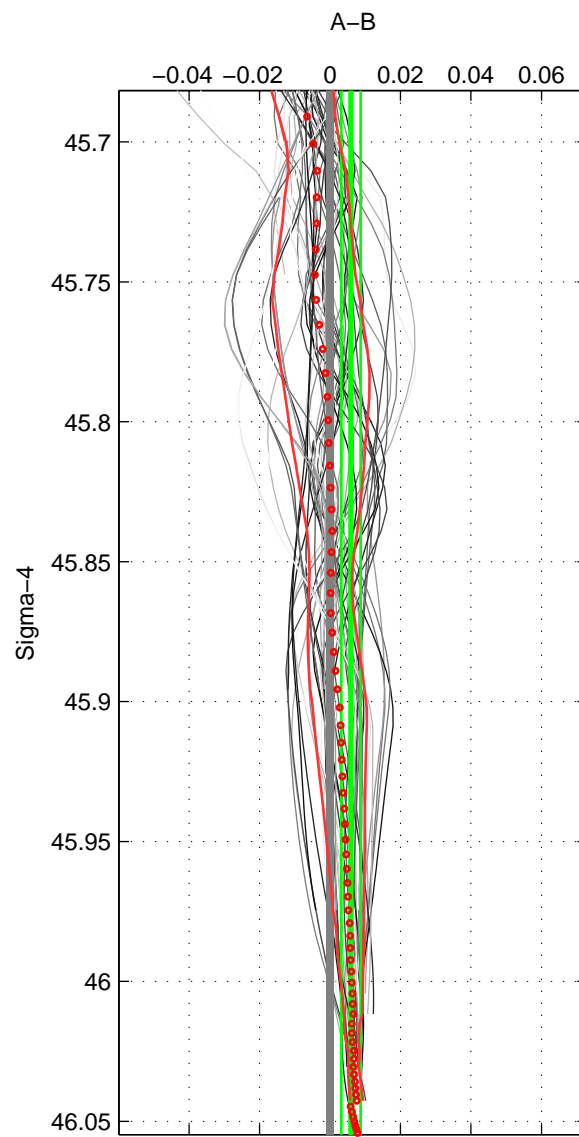

Cruise A (red). Date: Jul 2003 Cruisename: 165-06MT20030626

Cruise B (blue). Date: Sep 2005 Cruisename: 291-64PE20050907

*** "Favourite" values are means of spaces 1 2 3.

	Offset	O.StDev	Ratio	R.Stdev	Rating
SIGMA:	0.006	0.003	1.000	0.000	4
THETA:	0.006	0.003	1.000	0.000	4
DEPTH:	0.004	0.015	1.000	0.000	4
FAV.:	0.005	0.007	1.000	0.000	4

Profiles of A: 7
 Profiles of B: 10
 Diff profs : 52
 WMoffset (A-B): 0.0059505
 WMoffset stdev: 0.002721
 WMratio (A/B): 1.0002
 WMratio stdev: 7.8018e-05

Quality (1-5): 4

Profiles of A: 7
 Profiles of B: 10
 Diff profs : 52
 WMoffset (A-B): 0.0064511
 WMoffset stdev: 0.002558
 WMratio (A/B): 1.0002
 WMratio stdev: 7.3349e-05

Quality (1-5): 4

Profiles of A: 7
 Profiles of B: 10
 Diff profs : 52
 WMoffset (A-B): 0.0036965
 WMoffset stdev: 0.014744
 WMratio (A/B): 1.0001
 WMratio stdev: 0.00042242

Quality (1-5): 4