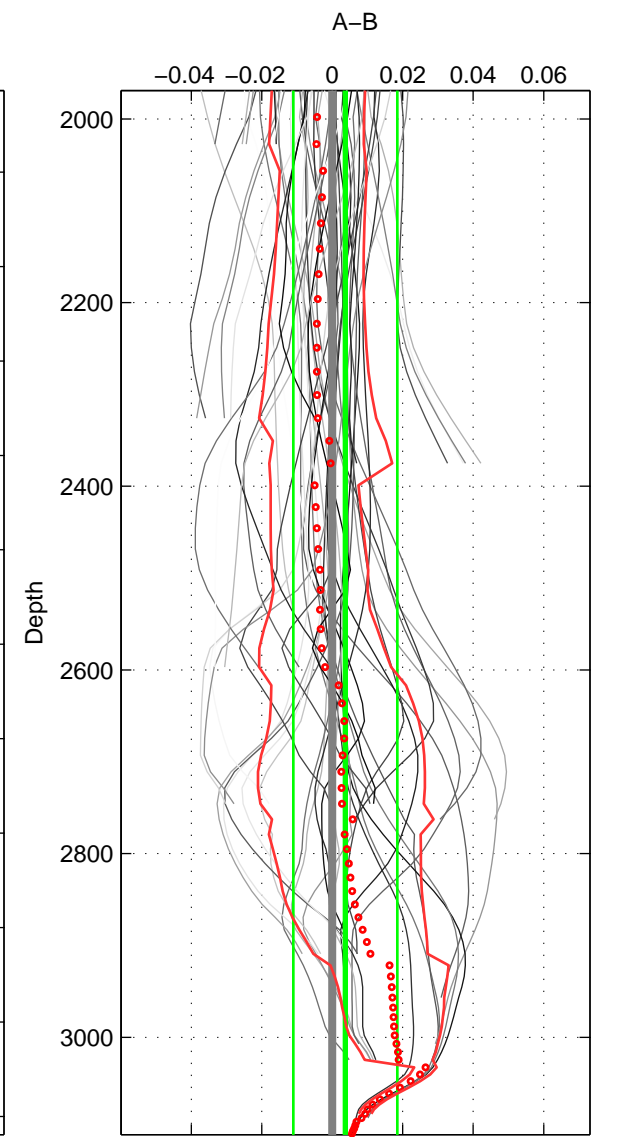

Cruise A (red). Date: Jul 2003 Cruisename: 165-06MT20030626

Cruise B (blue). Date: Sep 2005 Cruisename: 291-64PE20050907

*** "Favourite" values are means of spaces 1 2 3.

	Offset	O.StDev	Ratio	R.Stdev	Rating
SIGMA:	0.006	0.003	1.000	0.000	4
THETA:	0.006	0.003	1.000	0.000	4
DEPTH:	0.004	0.015	1.000	0.000	4
FAV.:	0.005	0.007	1.000	0.000	4

Profiles of A: 7
 Profiles of B: 10
 Diff profs : 52
 WMoffset (A-B): 0.0059505
 WMoffset stdev: 0.002721
 WMratio (A/B): 1.0002
 WMratio stdev: 7.8018e-05

Quality (1-5): 4

Profiles of A: 7
 Profiles of B: 10
 Diff profs : 52
 WMoffset (A-B): 0.0064511
 WMoffset stdev: 0.002558
 WMratio (A/B): 1.0002
 WMratio stdev: 7.3349e-05

Quality (1-5): 4

Profiles of A: 7
 Profiles of B: 10
 Diff profs : 52
 WMoffset (A-B): 0.0036965
 WMoffset stdev: 0.014744
 WMratio (A/B): 1.0001
 WMratio stdev: 0.00042242

Quality (1-5): 4