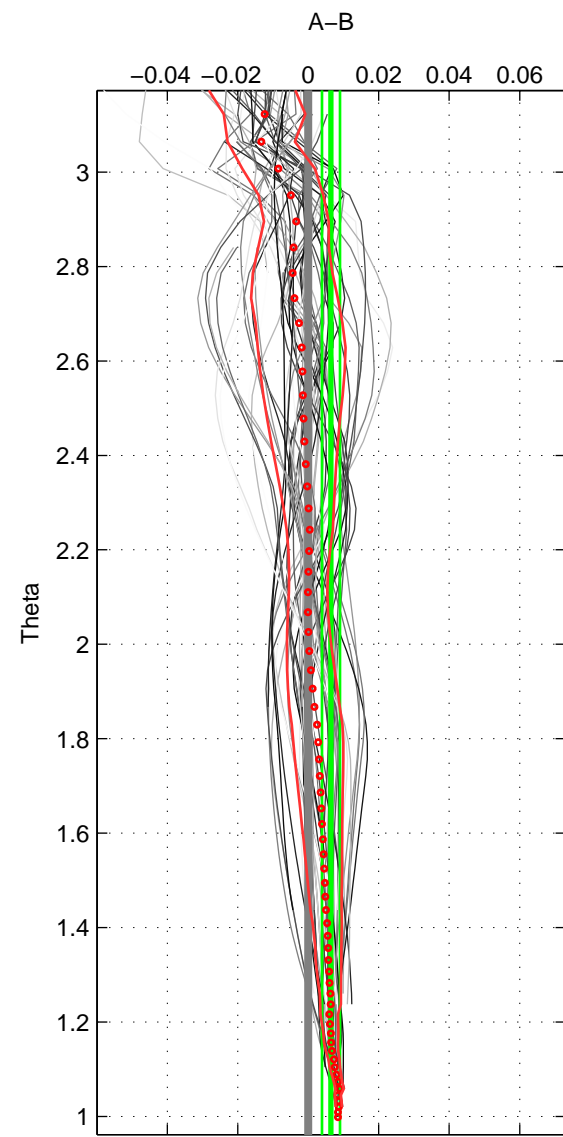

Cruise A (red). Date: Jul 2003 Cruisename: 165-06MT20030626

Cruise B (blue). Date: Sep 2005 Cruisename: 291-64PE20050907

*** "Favourite" values are means of spaces 1 2 3.

	Offset	O.StDev	Ratio	R.Stdev	Rating
SIGMA:	0.006	0.003	1.000	0.000	4
THETA:	0.006	0.003	1.000	0.000	4
DEPTH:	0.004	0.015	1.000	0.000	4
FAV.:	0.005	0.007	1.000	0.000	4

Profiles of A: 7
 Profiles of B: 10
 Diff profs : 52
 WMoffset (A-B): 0.0059505
 WMoffset stdev: 0.002721
 WMratio (A/B): 1.0002
 WMratio stdev: 7.8018e-05

Quality (1-5): 4

Profiles of A: 7
 Profiles of B: 10
 Diff profs : 52
 WMoffset (A-B): 0.0064511
 WMoffset stdev: 0.002558
 WMratio (A/B): 1.0002
 WMratio stdev: 7.3349e-05

Quality (1-5): 4

Profiles of A: 7
 Profiles of B: 10
 Diff profs : 52
 WMoffset (A-B): 0.0036965
 WMoffset stdev: 0.014744
 WMratio (A/B): 1.0001
 WMratio stdev: 0.00042242

Quality (1-5): 4