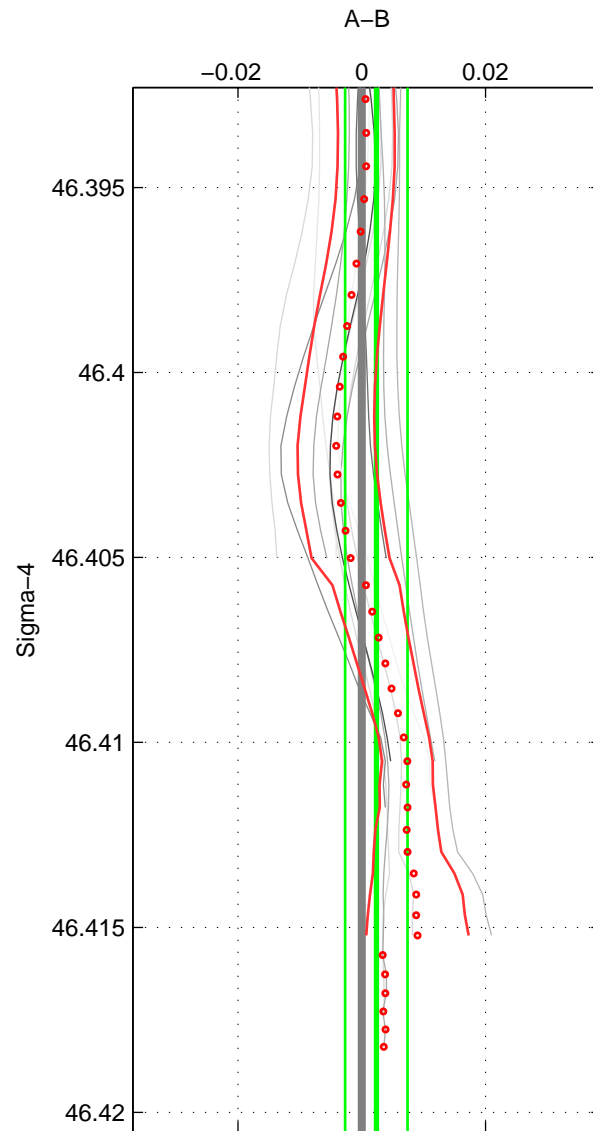

Cruise A (red). Date: Sep 1991 Cruisename: 106-77DN19910726

Cruise B (blue). Date: Sep 1980 Cruisename: 111-77YM19800811

*** "Favourite" values are means of spaces 1 2 3.

	Offset	O.StDev	Ratio	R.Stdev	Rating
SIGMA:	0.002	0.005	1.000	0.000	2
THETA:	-0.003	0.008	1.000	0.000	2
DEPTH:	0.001	0.007	1.000	0.000	2
FAV.:	-0.000	0.007	1.000	0.000	2

Profiles of A: 7
 Profiles of B: 2
 Diff profs : 12
 WMoffset (A-B): 0.002365
 WMoffset stdev: 0.0050501
 WMratio (A/B): 1.0001
 WMratio stdev: 0.00014462

Quality (1-5): 2

Profiles of A: 7
 Profiles of B: 2
 Diff profs : 12
 WMoffset (A-B): -0.0031934
 WMoffset stdev: 0.0078767
 WMratio (A/B): 0.99991
 WMratio stdev: 0.00022553

Quality (1-5): 2

Profiles of A: 7
 Profiles of B: 2
 Diff profs : 12
 WMoffset (A-B): 0.00060295
 WMoffset stdev: 0.007263
 WMratio (A/B): 1
 WMratio stdev: 0.00020796

Quality (1-5): 2