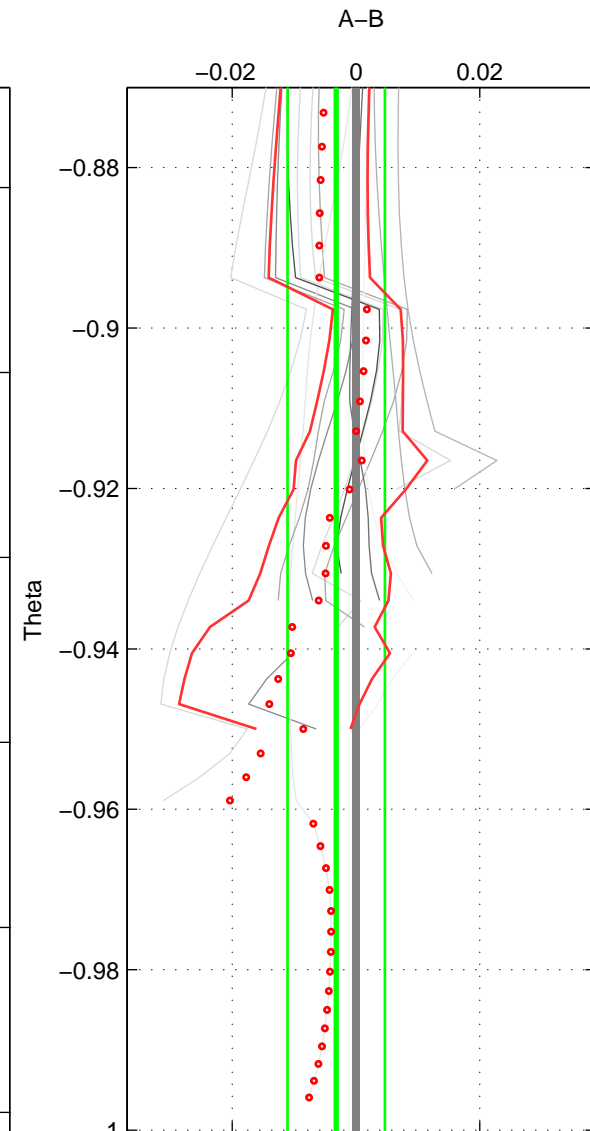

Cruise A (red). Date: Sep 1991 Cruisename: 106-77DN19910726

Cruise B (blue). Date: Sep 1980 Cruisename: 111-77YM19800811

*** "Favourite" values are means of spaces 1 2 3.

	Offset	O.StDev	Ratio	R.Stdev	Rating
SIGMA:	0.002	0.005	1.000	0.000	2
THETA:	-0.003	0.008	1.000	0.000	2
DEPTH:	0.001	0.007	1.000	0.000	2
FAV.:	-0.000	0.007	1.000	0.000	2

Profiles of A: 7
 Profiles of B: 2
 Diff profs : 12
 WMoffset (A-B): 0.002365
 WMoffset stdev: 0.0050501
 WMratio (A/B): 1.0001
 WMratio stdev: 0.00014462

Quality (1-5): 2

Profiles of A: 7
 Profiles of B: 2
 Diff profs : 12
 WMoffset (A-B): -0.0031934
 WMoffset stdev: 0.0078767
 WMratio (A/B): 0.99991
 WMratio stdev: 0.00022553

Quality (1-5): 2

Profiles of A: 7
 Profiles of B: 2
 Diff profs : 12
 WMoffset (A-B): 0.00060295
 WMoffset stdev: 0.007263
 WMratio (A/B): 1
 WMratio stdev: 0.00020796

Quality (1-5): 2