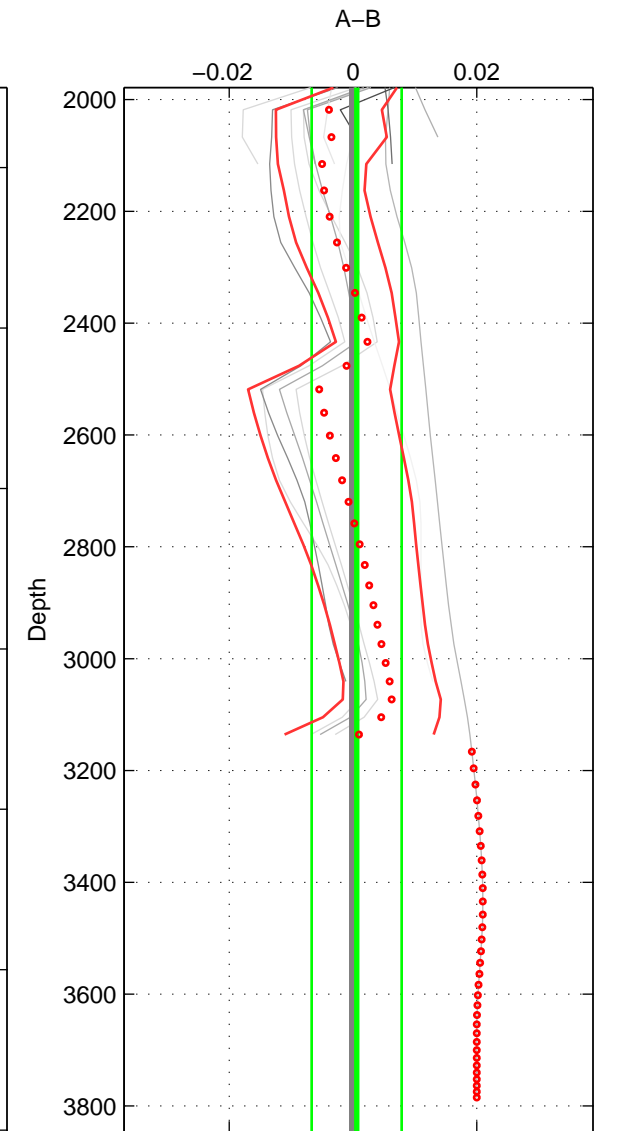

Cruise A (red). Date: Sep 1991 Cruisename: 106-77DN19910726

Cruise B (blue). Date: Sep 1980 Cruisename: 111-77YM19800811

*** "Favourite" values are means of spaces 1 2 3.

	Offset	O.StDev	Ratio	R.Stdev	Rating
SIGMA:	0.002	0.005	1.000	0.000	2
THETA:	-0.003	0.008	1.000	0.000	2
DEPTH:	0.001	0.007	1.000	0.000	2
FAV.:	-0.000	0.007	1.000	0.000	2

Profiles of A: 7
 Profiles of B: 2
 Diff profs : 12
 WMoffset (A-B): 0.002365
 WMoffset stdev: 0.0050501
 WMratio (A/B): 1.0001
 WMratio stdev: 0.00014462

Quality (1-5): 2

Profiles of A: 7
 Profiles of B: 2
 Diff profs : 12
 WMoffset (A-B): -0.0031934
 WMoffset stdev: 0.0078767
 WMratio (A/B): 0.99991
 WMratio stdev: 0.00022553

Quality (1-5): 2

Profiles of A: 7
 Profiles of B: 2
 Diff profs : 12
 WMoffset (A-B): 0.00060295
 WMoffset stdev: 0.007263
 WMratio (A/B): 1
 WMratio stdev: 0.00020796

Quality (1-5): 2