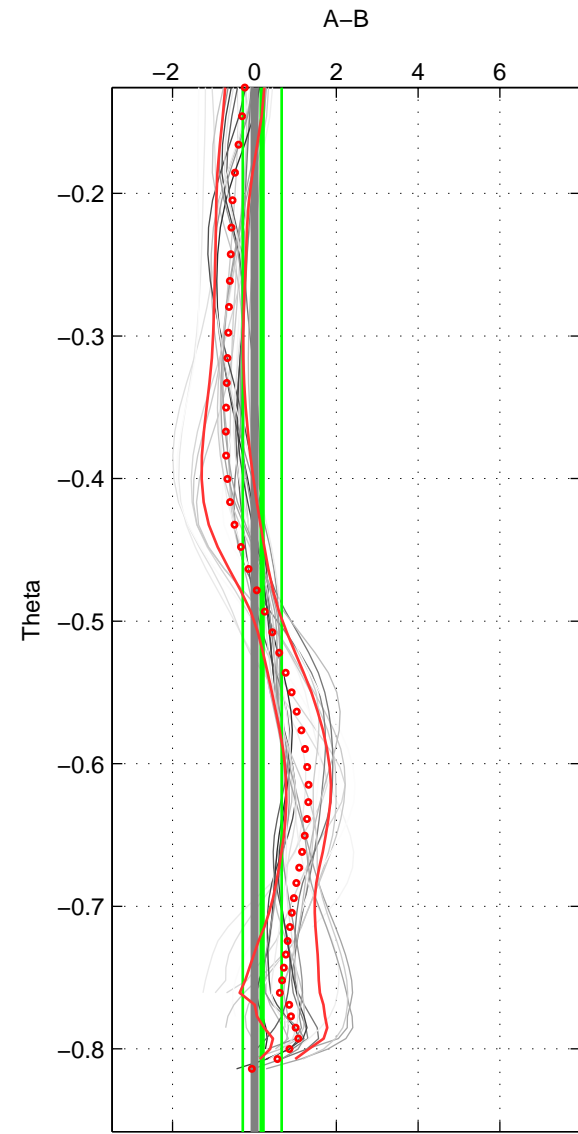

Cruise A (red). Date: Dec 2010 Cruisename: 130-06AQ20101128

Cruise B (blue). Date: Apr 1995 Cruisename: 320-74JC19950320

*** "Favourite" values are means of spaces 1 2 3.

	Offset	O.StDev	Ratio	R.Stdev	Rating
SIGMA:	0.000	0.001	1.000	0.000	5
THETA:	0.000	0.000	1.000	0.000	5
DEPTH:	0.001	0.001	1.000	0.000	5
FAV. :	0.001	0.001	1.000	0.000	5

Profiles of A: 9
 Profiles of B: 7
 Diff profs : 26
 WMoffset (A-B): 0.00042907
 WMoffset stdev: 0.00053729
 WMratio (A/B): 1
 WMratio stdev: 1.5502e-05

Quality (1-5): 5

Profiles of A: 9
 Profiles of B: 7
 Diff profs : 26
 WMoffset (A-B): 0.00018921
 WMoffset stdev: 0.00047566
 WMratio (A/B): 1
 WMratio stdev: 1.3724e-05

Quality (1-5): 5

Profiles of A: 9
 Profiles of B: 7
 Diff profs : 26
 WMoffset (A-B): 0.0012544
 WMoffset stdev: 0.00087274
 WMratio (A/B): 1
 WMratio stdev: 2.5186e-05

Quality (1-5): 5