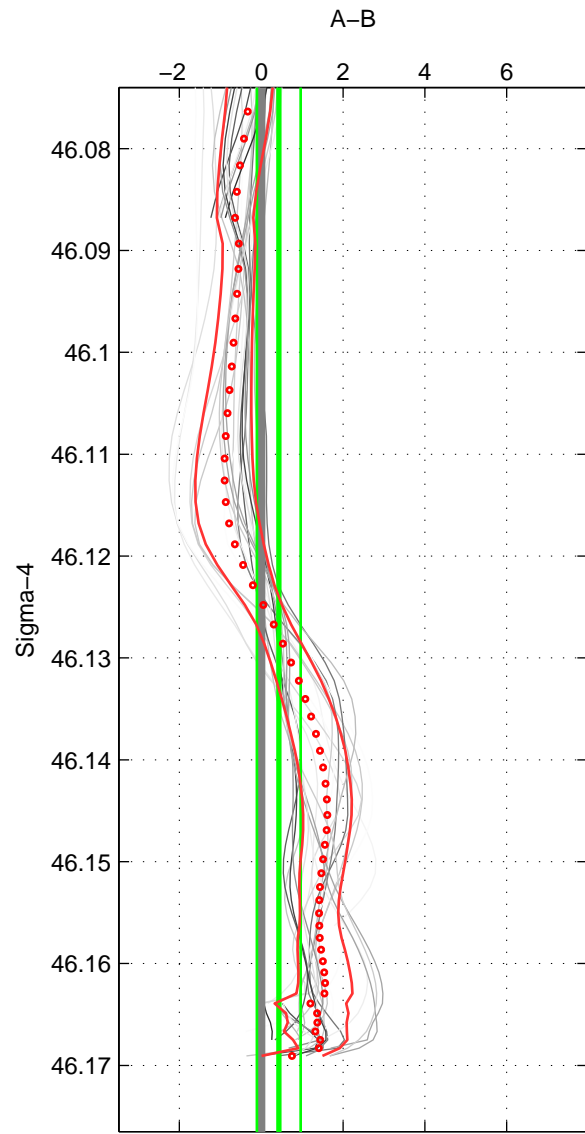

Cruise A (red). Date: Dec 2010 Cruisename: 130-06AQ20101128

Cruise B (blue). Date: Apr 1995 Cruisename: 320-74JC19950320

*** "Favourite" values are means of spaces 1 2 3.

	Offset	O.StDev	Ratio	R.Stdev	Rating
SIGMA:	0.000	0.001	1.000	0.000	5
THETA:	0.000	0.000	1.000	0.000	5
DEPTH:	0.001	0.001	1.000	0.000	5
FAV. :	0.001	0.001	1.000	0.000	5

Profiles of A: 9
 Profiles of B: 7
 Diff profs : 26
 WMoffset (A-B): 0.00042907
 WMoffset stdev: 0.00053729
 WMratio (A/B): 1
 WMratio stdev: 1.5502e-05

Quality (1-5): 5

Profiles of A: 9
 Profiles of B: 7
 Diff profs : 26
 WMoffset (A-B): 0.00018921
 WMoffset stdev: 0.00047566
 WMratio (A/B): 1
 WMratio stdev: 1.3724e-05

Quality (1-5): 5

Profiles of A: 9
 Profiles of B: 7
 Diff profs : 26
 WMoffset (A-B): 0.0012544
 WMoffset stdev: 0.00087274
 WMratio (A/B): 1
 WMratio stdev: 2.5186e-05

Quality (1-5): 5