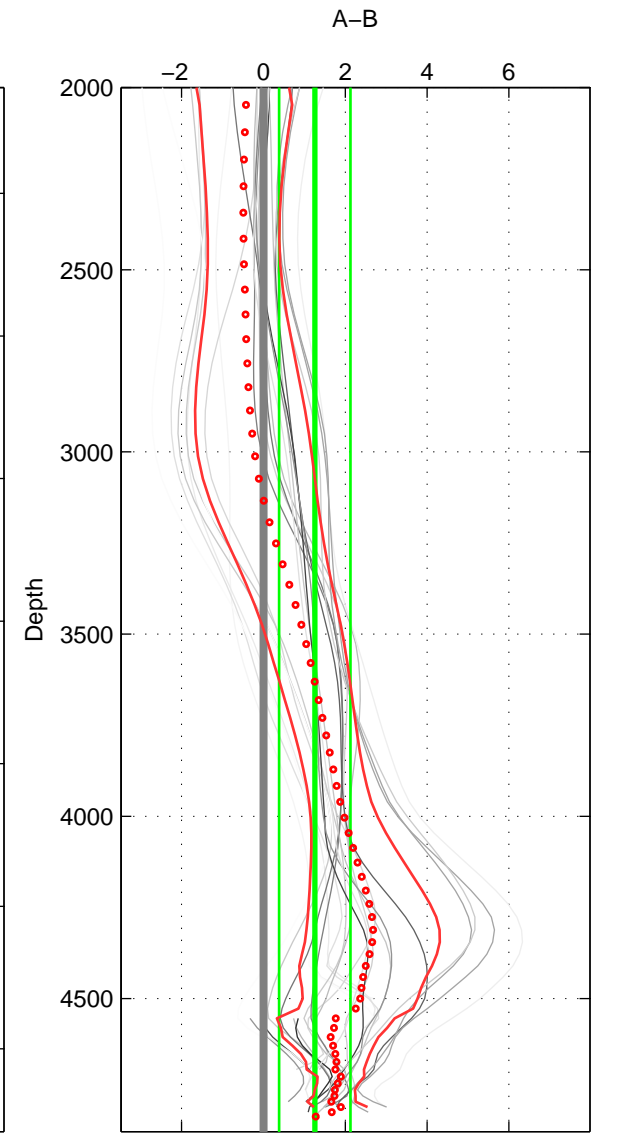

Cruise A (red). Date: Dec 2010 Cruisename: 130-06AQ20101128

Cruise B (blue). Date: Apr 1995 Cruisename: 320-74JC19950320

*** "Favourite" values are means of spaces 1 2 3.

	Offset	O.StDev	Ratio	R.Stdev	Rating
SIGMA:	0.000	0.001	1.000	0.000	5
THETA:	0.000	0.000	1.000	0.000	5
DEPTH:	0.001	0.001	1.000	0.000	5
FAV. :	0.001	0.001	1.000	0.000	5

Profiles of A: 9
 Profiles of B: 7
 Diff profs : 26
 WMoffset (A-B): 0.00042907
 WMoffset stdev: 0.00053729
 WMratio (A/B): 1
 WMratio stdev: 1.5502e-05

Quality (1-5): 5

Profiles of A: 9
 Profiles of B: 7
 Diff profs : 26
 WMoffset (A-B): 0.00018921
 WMoffset stdev: 0.00047566
 WMratio (A/B): 1
 WMratio stdev: 1.3724e-05

Quality (1-5): 5

Profiles of A: 9
 Profiles of B: 7
 Diff profs : 26
 WMoffset (A-B): 0.0012544
 WMoffset stdev: 0.00087274
 WMratio (A/B): 1
 WMratio stdev: 2.5186e-05

Quality (1-5): 5