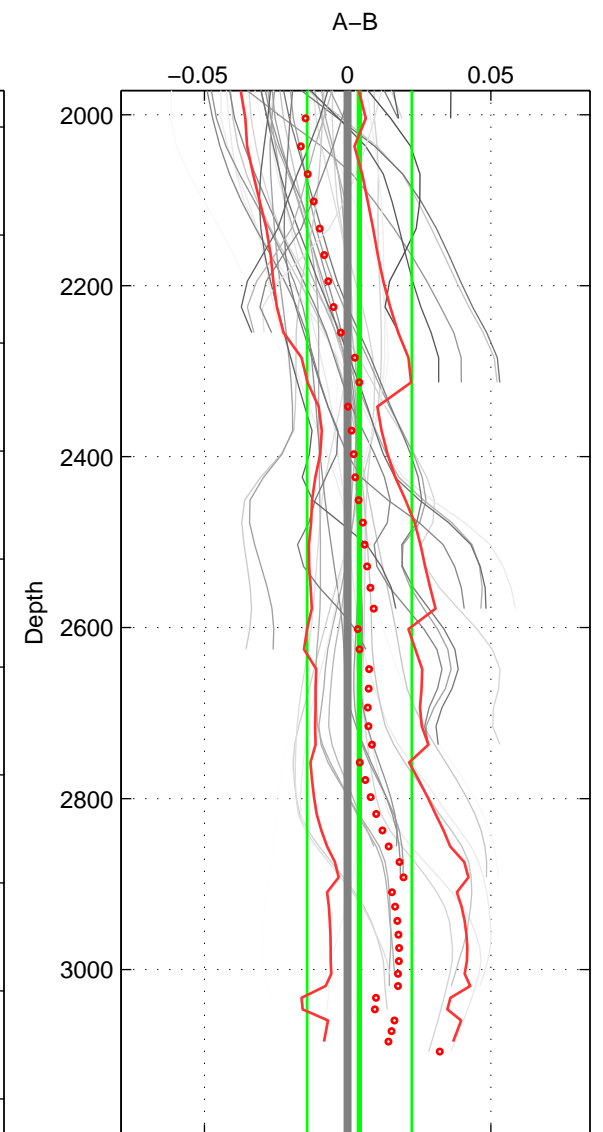

Cruise A (red). Date: Jul 1997 Cruisename: 154-06MT19970707

Cruise B (blue). Date: Jul 2001 Cruisename: 160-06MT20010620

*** "Favourite" values are means of spaces 1 2 3.

	Offset	O.StDev	Ratio	R.Stdev	Rating
SIGMA:	0.011	0.006	1.000	0.000	4
THETA:	0.013	0.006	1.000	0.000	4
DEPTH:	0.004	0.018	1.000	0.001	4
FAV.:	0.010	0.010	1.000	0.000	4

Profiles of A: 7
 Profiles of B: 8
 Diff profs: 44
 WMoffset (A-B): 0.011487
 WMoffset stdev: 0.0059873
 WMratio (A/B): 1.0003
 WMratio stdev: 0.00017172

Quality (1-5): 4

Profiles of A: 7
 Profiles of B: 8
 Diff profs: 44
 WMoffset (A-B): 0.013047
 WMoffset stdev: 0.0062877
 WMratio (A/B): 1.0004
 WMratio stdev: 0.00018035

Quality (1-5): 4

Profiles of A: 7
 Profiles of B: 8
 Diff profs: 44
 WMoffset (A-B): 0.0041124
 WMoffset stdev: 0.018248
 WMratio (A/B): 1.0001
 WMratio stdev: 0.00052288

Quality (1-5): 4