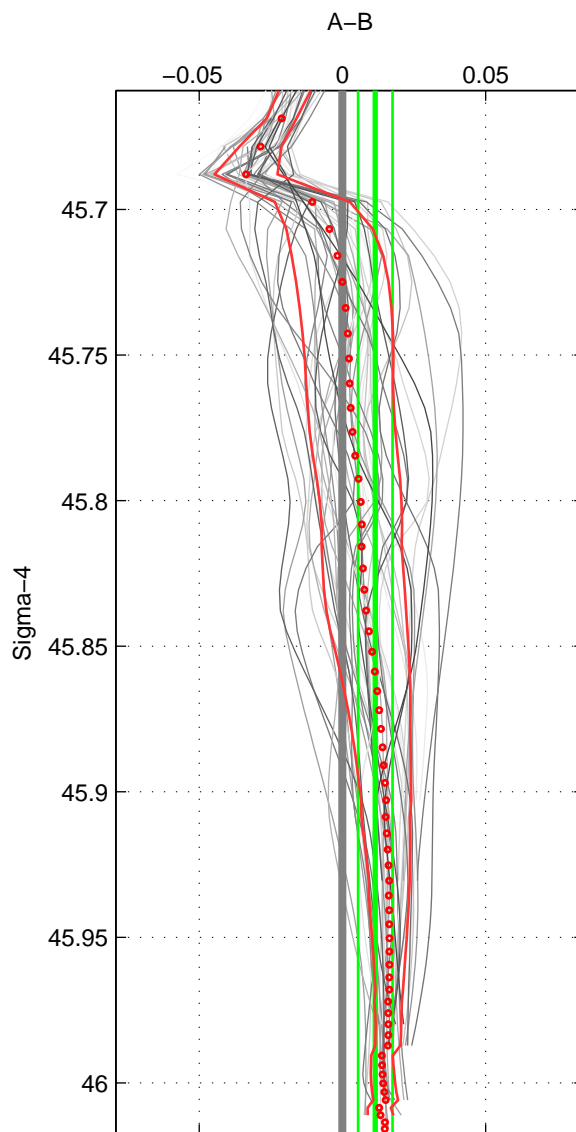

Cruise A (red). Date: Jul 1997 Cruisename: 154-06MT19970707

Cruise B (blue). Date: Jul 2001 Cruisename: 160-06MT20010620

*** "Favourite" values are means of spaces 1 2 3.

	Offset	O.StDev	Ratio	R.Stdev	Rating
SIGMA:	0.011	0.006	1.000	0.000	4
THETA:	0.013	0.006	1.000	0.000	4
DEPTH:	0.004	0.018	1.000	0.001	4
FAV.:	0.010	0.010	1.000	0.000	4

Profiles of A: 7
 Profiles of B: 8
 Diff profs: 44
 WMoffset (A-B): 0.011487
 WMoffset stdev: 0.0059873
 WMratio (A/B): 1.0003
 WMratio stdev: 0.00017172

Quality (1-5): 4

Profiles of A: 7
 Profiles of B: 8
 Diff profs: 44
 WMoffset (A-B): 0.013047
 WMoffset stdev: 0.0062877
 WMratio (A/B): 1.0004
 WMratio stdev: 0.00018035

Quality (1-5): 4

Profiles of A: 7
 Profiles of B: 8
 Diff profs: 44
 WMoffset (A-B): 0.0041124
 WMoffset stdev: 0.018248
 WMratio (A/B): 1.0001
 WMratio stdev: 0.00052288

Quality (1-5): 4