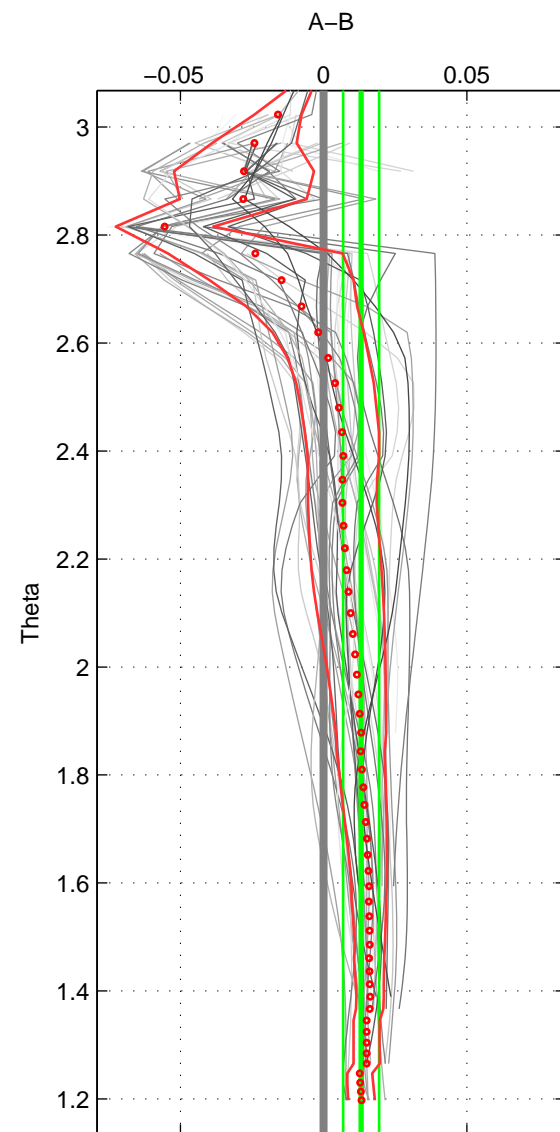

Cruise A (red). Date: Jul 1997 Cruisename: 154-06MT19970707

Cruise B (blue). Date: Jul 2001 Cruisename: 160-06MT20010620

*** "Favourite" values are means of spaces 1 2 3.

	Offset	O.StDev	Ratio	R.Stdev	Rating
SIGMA:	0.011	0.006	1.000	0.000	4
THETA:	0.013	0.006	1.000	0.000	4
DEPTH:	0.004	0.018	1.000	0.001	4
FAV.:	0.010	0.010	1.000	0.000	4

Profiles of A: 7
 Profiles of B: 8
 Diff profs: 44
 WMoffset (A-B): 0.011487
 WMoffset stdev: 0.0059873
 WMratio (A/B): 1.0003
 WMratio stdev: 0.00017172

Quality (1-5): 4

Profiles of A: 7
 Profiles of B: 8
 Diff profs: 44
 WMoffset (A-B): 0.013047
 WMoffset stdev: 0.0062877
 WMratio (A/B): 1.0004
 WMratio stdev: 0.00018035

Quality (1-5): 4

Profiles of A: 7
 Profiles of B: 8
 Diff profs: 44
 WMoffset (A-B): 0.0041124
 WMoffset stdev: 0.018248
 WMratio (A/B): 1.0001
 WMratio stdev: 0.00052288

Quality (1-5): 4