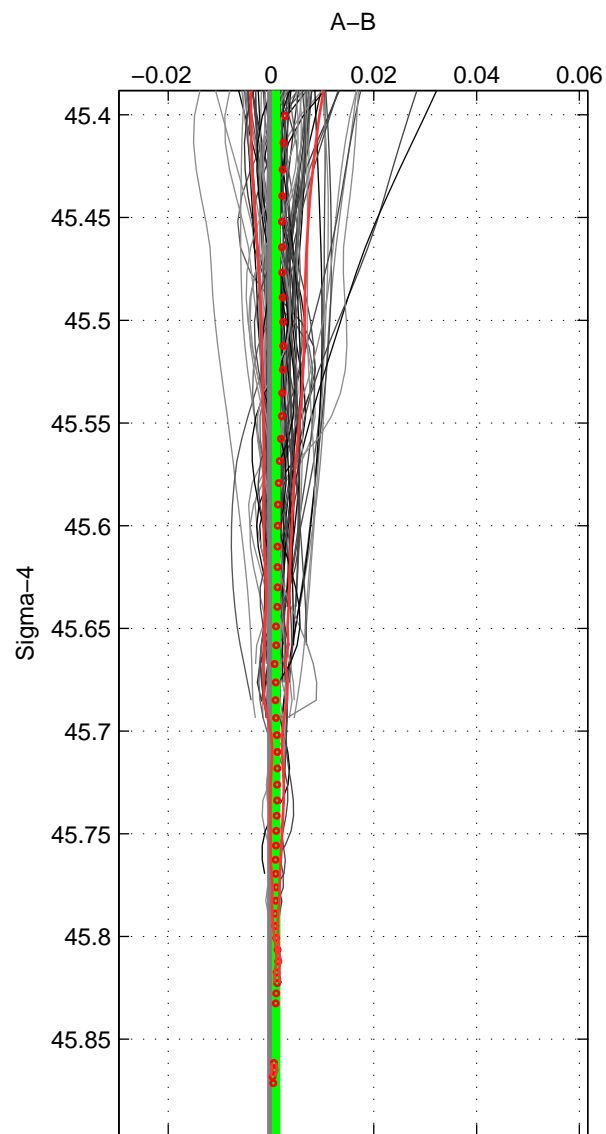

Cruise A (red). Date: Feb 2008 Cruisename: 717-49UP20080122

Cruise B (blue). Date: Jul 2010 Cruisename: 718-49UP20100706

*** "Favourite" values are means of spaces 1 2.

	Offset	O.StDev	Ratio	R.Stdev	Rating
SIGMA:	0.001	0.001	1.000	0.000	5
THETA:	0.001	0.001	1.000	0.000	5
DEPTH:	0.001	0.001	1.000	0.000	4
FAV.:	0.001	0.001	1.000	0.000	5

Profiles of A: 20
 Profiles of B: 82
 Diff profs : 100
 WMoffset (A-B): 0.00099938
 WMoffset stdev: 0.00057441
 WMratio (A/B): 1
 WMratio stdev: 1.6561e-05

Quality (1-5): 5

Profiles of A: 20
 Profiles of B: 82
 Diff profs : 100
 WMoffset (A-B): 0.0011464
 WMoffset stdev: 0.00074413
 WMratio (A/B): 1
 WMratio stdev: 2.1453e-05

Quality (1-5): 5

Profiles of A: 20
 Profiles of B: 82
 Diff profs : 100
 WMoffset (A-B): 0.00093423
 WMoffset stdev: 0.00078281
 WMratio (A/B): 1
 WMratio stdev: 2.257e-05

Quality (1-5): 4