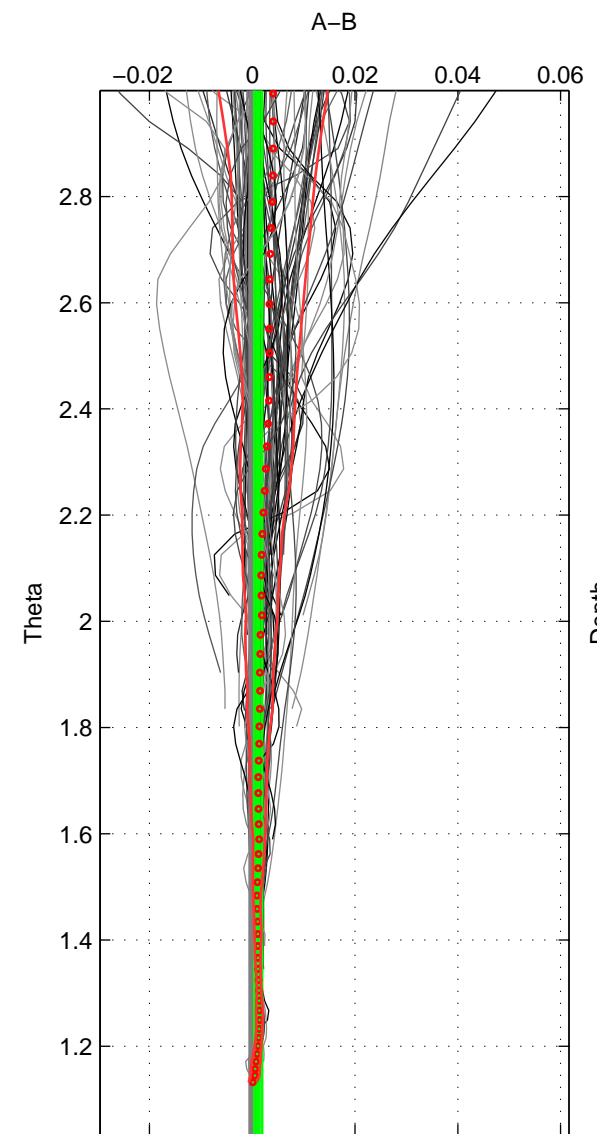

Cruise A (red). Date: Feb 2008 Cruisename: 717-49UP20080122

Cruise B (blue). Date: Jul 2010 Cruisename: 718-49UP20100706

*** "Favourite" values are means of spaces 1 2.

	Offset	O.StDev	Ratio	R.Stdev	Rating
SIGMA:	0.001	0.001	1.000	0.000	5
THETA:	0.001	0.001	1.000	0.000	5
DEPTH:	0.001	0.001	1.000	0.000	4
FAV.:	0.001	0.001	1.000	0.000	5

Profiles of A: 20
 Profiles of B: 82
 Diff profs : 100
 WMoffset (A-B): 0.00099938
 WMoffset stdev: 0.00057441
 WMratio (A/B): 1
 WMratio stdev: 1.6561e-05

Quality (1-5): 5

Profiles of A: 20
 Profiles of B: 82
 Diff profs : 100
 WMoffset (A-B): 0.0011464
 WMoffset stdev: 0.00074413
 WMratio (A/B): 1
 WMratio stdev: 2.1453e-05

Quality (1-5): 5

Profiles of A: 20
 Profiles of B: 82
 Diff profs : 100
 WMoffset (A-B): 0.00093423
 WMoffset stdev: 0.00078281
 WMratio (A/B): 1
 WMratio stdev: 2.257e-05

Quality (1-5): 4