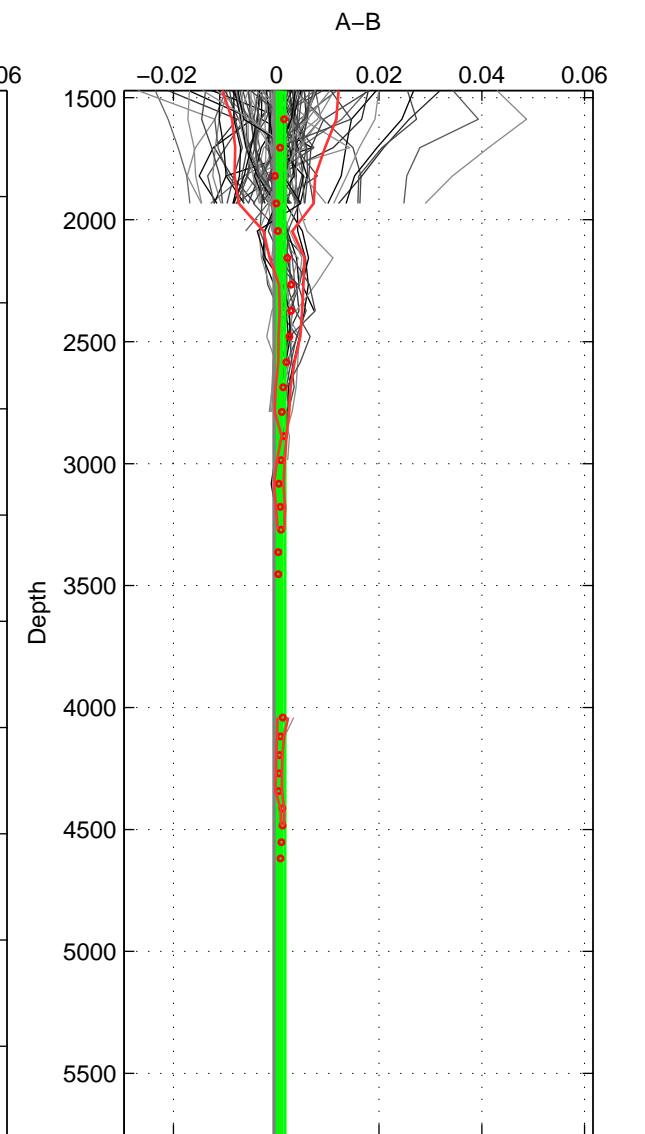

Cruise A (red). Date: Feb 2008 Cruisename: 717-49UP20080122

Cruise B (blue). Date: Jul 2010 Cruisename: 718-49UP20100706

*** "Favourite" values are means of spaces 1 2.

	Offset	O.StDev	Ratio	R.Stdev	Rating
SIGMA:	0.001	0.001	1.000	0.000	5
THETA:	0.001	0.001	1.000	0.000	5
DEPTH:	0.001	0.001	1.000	0.000	4
FAV.:	0.001	0.001	1.000	0.000	5

Profiles of A: 20
 Profiles of B: 82
 Diff profs : 100
 WMoffset (A-B): 0.00099938
 WMoffset stdev: 0.00057441
 WMratio (A/B): 1
 WMratio stdev: 1.6561e-05

Quality (1-5): 5

Profiles of A: 20
 Profiles of B: 82
 Diff profs : 100
 WMoffset (A-B): 0.0011464
 WMoffset stdev: 0.00074413
 WMratio (A/B): 1
 WMratio stdev: 2.1453e-05

Quality (1-5): 5

Profiles of A: 20
 Profiles of B: 82
 Diff profs : 100
 WMoffset (A-B): 0.00093423
 WMoffset stdev: 0.00078281
 WMratio (A/B): 1
 WMratio stdev: 2.257e-05

Quality (1-5): 4