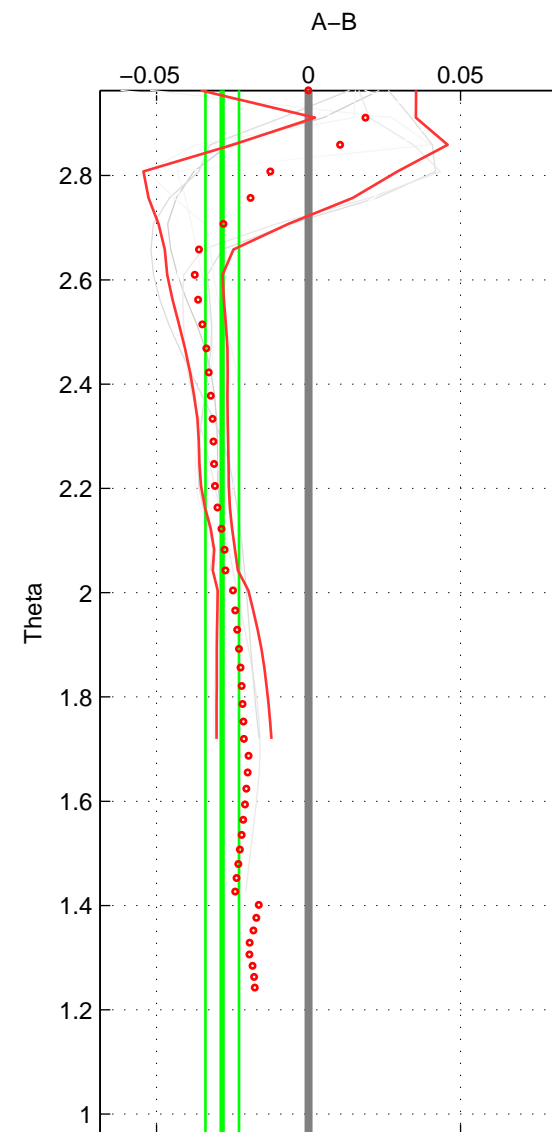

Cruise A (red). Date: Aug 1999 Cruisename: 158-06MT19990813

Cruise B (blue). Date: Apr 1991 Cruisename: 239-32EV19910328

\*\*\* "Favourite" values are means of spaces 1 2 3.

	Offset	O.StDev	Ratio	R.Stdev	Rating
SIGMA:	-0.034	0.006	0.999	0.000	2
THETA:	-0.028	0.006	0.999	0.000	2
DEPTH:	-0.040	0.014	0.999	0.000	2
FAV. :	-0.034	0.009	0.999	0.000	2

Profiles of A: 3  
 Profiles of B: 3  
 Diff profs : 8  
 WMoffset (A-B): -0.033905  
 WMoffset stdev: 0.0061204  
 WMratio (A/B): 0.99903  
 WMratio stdev: 0.00017527

Quality (1-5): 2

Profiles of A: 3  
 Profiles of B: 3  
 Diff profs : 8  
 WMoffset (A-B): -0.028419  
 WMoffset stdev: 0.0055178  
 WMratio (A/B): 0.99919  
 WMratio stdev: 0.00015804

Quality (1-5): 2

Profiles of A: 2  
 Profiles of B: 3  
 Diff profs : 5  
 WMoffset (A-B): -0.039654  
 WMoffset stdev: 0.014148  
 WMratio (A/B): 0.99886  
 WMratio stdev: 0.00040506

Quality (1-5): 2