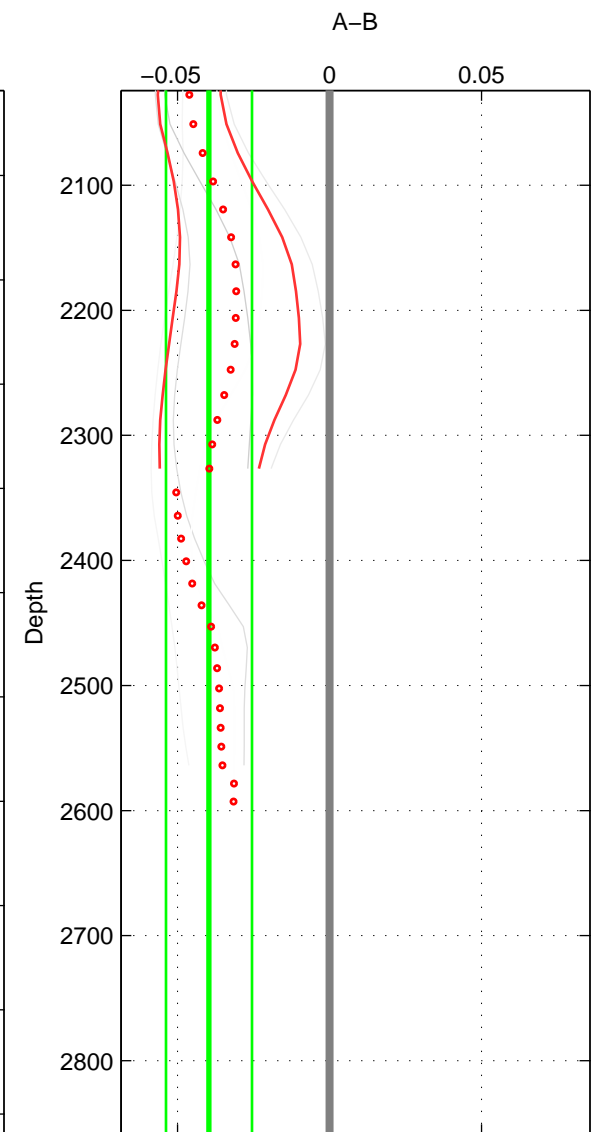

Cruise A (red). Date: Aug 1999 Cruisename: 158-06MT19990813

Cruise B (blue). Date: Apr 1991 Cruisename: 239-32EV19910328

\*\*\* "Favourite" values are means of spaces 1 2 3.

	Offset	O.StDev	Ratio	R.Stdev	Rating
SIGMA:	-0.034	0.006	0.999	0.000	2
THETA:	-0.028	0.006	0.999	0.000	2
DEPTH:	-0.040	0.014	0.999	0.000	2
FAV. :	-0.034	0.009	0.999	0.000	2

Profiles of A: 3  
 Profiles of B: 3  
 Diff profs : 8  
 WMoffset (A-B): -0.033905  
 WMoffset stdev: 0.0061204  
 WMratio (A/B): 0.99903  
 WMratio stdev: 0.00017527

Quality (1-5): 2

Profiles of A: 3  
 Profiles of B: 3  
 Diff profs : 8  
 WMoffset (A-B): -0.028419  
 WMoffset stdev: 0.0055178  
 WMratio (A/B): 0.99919  
 WMratio stdev: 0.00015804

Quality (1-5): 2

Profiles of A: 2  
 Profiles of B: 3  
 Diff profs : 5  
 WMoffset (A-B): -0.039654  
 WMoffset stdev: 0.014148  
 WMratio (A/B): 0.99886  
 WMratio stdev: 0.00040506

Quality (1-5): 2