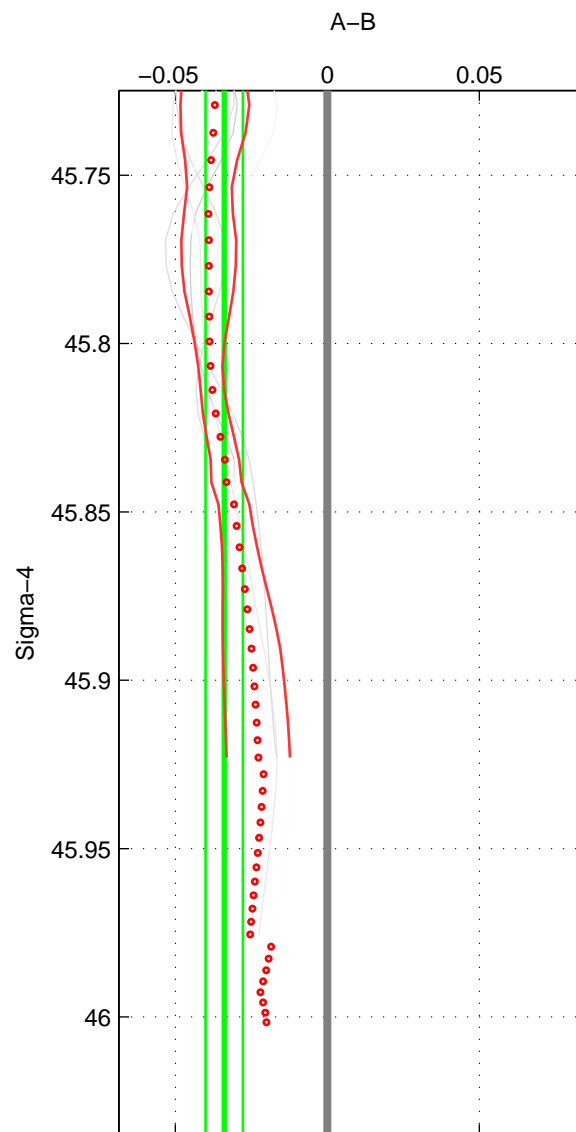

Cruise A (red). Date: Aug 1999 Cruisename: 158-06MT19990813

Cruise B (blue). Date: Apr 1991 Cruisename: 239-32EV19910328

\*\*\* "Favourite" values are means of spaces 1 2 3.

	Offset	O.StDev	Ratio	R.Stdev	Rating
SIGMA:	-0.034	0.006	0.999	0.000	2
THETA:	-0.028	0.006	0.999	0.000	2
DEPTH:	-0.040	0.014	0.999	0.000	2
FAV. :	-0.034	0.009	0.999	0.000	2

Profiles of A: 3  
 Profiles of B: 3  
 Diff profs : 8  
 WMoffset (A-B): -0.033905  
 WMoffset stdev: 0.0061204  
 WMratio (A/B): 0.99903  
 WMratio stdev: 0.00017527

Quality (1-5): 2

Profiles of A: 3  
 Profiles of B: 3  
 Diff profs : 8  
 WMoffset (A-B): -0.028419  
 WMoffset stdev: 0.0055178  
 WMratio (A/B): 0.99919  
 WMratio stdev: 0.00015804

Quality (1-5): 2

Profiles of A: 2  
 Profiles of B: 3  
 Diff profs : 5  
 WMoffset (A-B): -0.039654  
 WMoffset stdev: 0.014148  
 WMratio (A/B): 0.99886  
 WMratio stdev: 0.00040506

Quality (1-5): 2