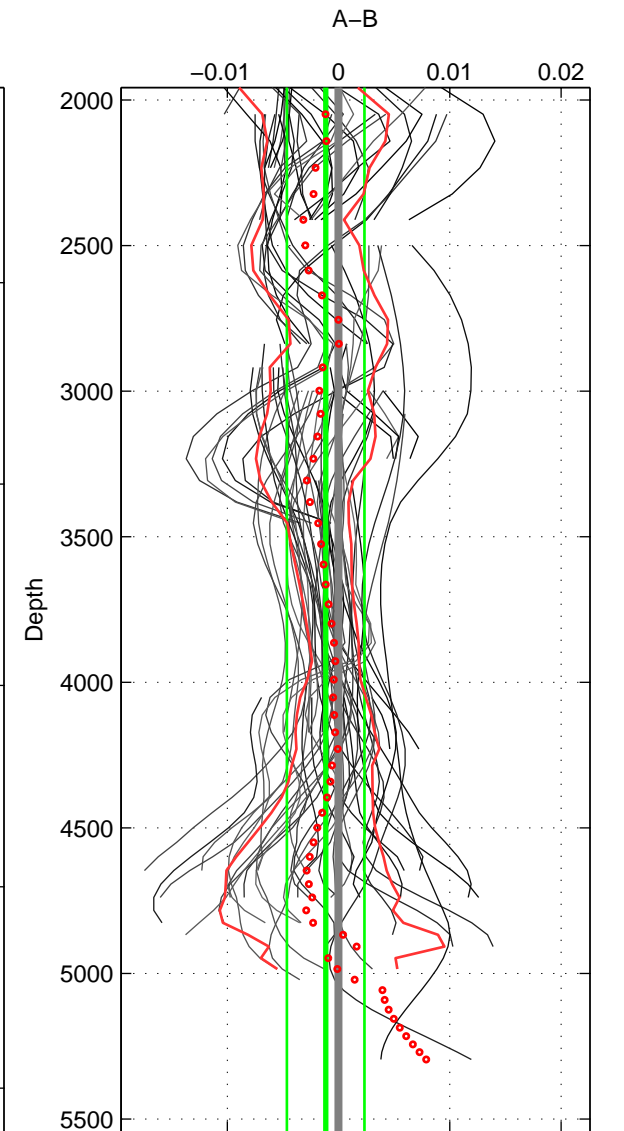

Cruise A (red). Date: Jul 2004 Cruisename: 169-06MT20040710  
 Cruise B (blue). Date: Apr 2003 Cruisename: 265-35A320030412

\*\*\* "Favourite" values are means of spaces 1 2 3.

	Offset	O.StDev	Ratio	R.Stdev	Rating
SIGMA:	-0.000	0.002	1.000	0.000	5
THETA:	-0.000	0.001	1.000	0.000	5
DEPTH:	-0.001	0.003	1.000	0.000	5
FAV.:	-0.001	0.002	1.000	0.000	5

Profiles of A: 17  
 Profiles of B: 17  
 Diff profs: 84  
 WMoffset (A-B): -0.0004456  
 WMoffset stdev: 0.0015688  
 WMratio (A/B): 0.99999  
 WMratio stdev: 4.4937e-05

Quality (1-5): 5

Profiles of A: 17  
 Profiles of B: 17  
 Diff profs: 91  
 WMoffset (A-B): -8.0647e-05  
 WMoffset stdev: 0.0012372  
 WMratio (A/B): 1  
 WMratio stdev: 3.545e-05

Quality (1-5): 5

Profiles of A: 17  
 Profiles of B: 17  
 Diff profs: 85  
 WMoffset (A-B): -0.0011563  
 WMoffset stdev: 0.0034936  
 WMratio (A/B): 0.99997  
 WMratio stdev: 0.00010008

Quality (1-5): 5