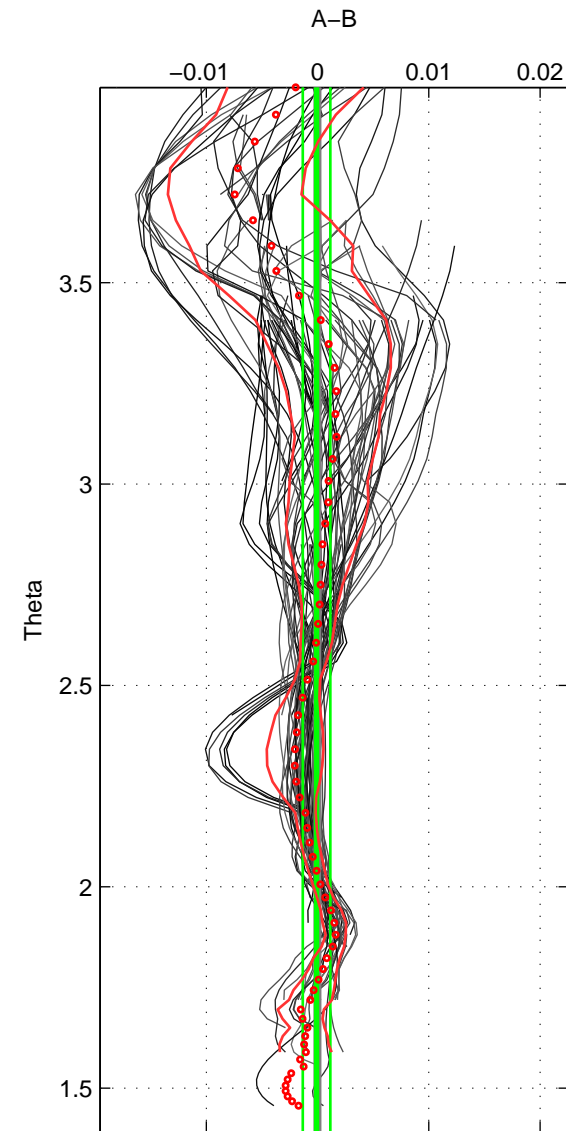

Cruise A (red). Date: Jul 2004 Cruisename: 169-06MT20040710  
 Cruise B (blue). Date: Apr 2003 Cruisename: 265-35A320030412

\*\*\* "Favourite" values are means of spaces 1 2 3.

	Offset	O.StDev	Ratio	R.Stdev	Rating
SIGMA:	-0.000	0.002	1.000	0.000	5
THETA:	-0.000	0.001	1.000	0.000	5
DEPTH:	-0.001	0.003	1.000	0.000	5
FAV.:	-0.001	0.002	1.000	0.000	5

Profiles of A: 17  
 Profiles of B: 17  
 Diff profs: 84  
 WMoffset (A-B): -0.0004456  
 WMoffset stdev: 0.0015688  
 WMratio (A/B): 0.99999  
 WMratio stdev: 4.4937e-05

Quality (1-5): 5

Profiles of A: 17  
 Profiles of B: 17  
 Diff profs: 91  
 WMoffset (A-B): -8.0647e-05  
 WMoffset stdev: 0.0012372  
 WMratio (A/B): 1  
 WMratio stdev: 3.545e-05

Quality (1-5): 5

Profiles of A: 17  
 Profiles of B: 17  
 Diff profs: 85  
 WMoffset (A-B): -0.0011563  
 WMoffset stdev: 0.0034936  
 WMratio (A/B): 0.99997  
 WMratio stdev: 0.00010008

Quality (1-5): 5