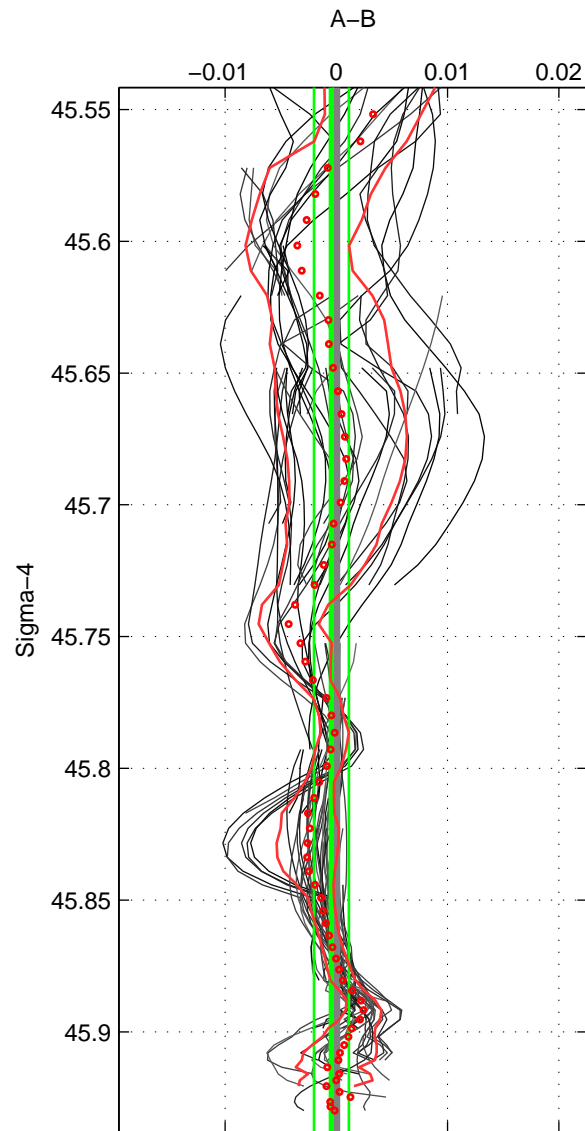

Cruise A (red). Date: Jul 2004 Cruisename: 169-06MT20040710  
 Cruise B (blue). Date: Apr 2003 Cruisename: 265-35A320030412

\*\*\* "Favourite" values are means of spaces 1 2 3.

	Offset	O.StDev	Ratio	R.Stdev	Rating
SIGMA:	-0.000	0.002	1.000	0.000	5
THETA:	-0.000	0.001	1.000	0.000	5
DEPTH:	-0.001	0.003	1.000	0.000	5
FAV.:	-0.001	0.002	1.000	0.000	5

Profiles of A: 17  
 Profiles of B: 17  
 Diff profs: 84  
 WMoffset (A-B): -0.0004456  
 WMoffset stdev: 0.0015688  
 WMratio (A/B): 0.99999  
 WMratio stdev: 4.4937e-05

Quality (1-5): 5

Profiles of A: 17  
 Profiles of B: 17  
 Diff profs: 91  
 WMoffset (A-B): -8.0647e-05  
 WMoffset stdev: 0.0012372  
 WMratio (A/B): 1  
 WMratio stdev: 3.545e-05

Quality (1-5): 5

Profiles of A: 17  
 Profiles of B: 17  
 Diff profs: 85  
 WMoffset (A-B): -0.0011563  
 WMoffset stdev: 0.0034936  
 WMratio (A/B): 0.99997  
 WMratio stdev: 0.00010008

Quality (1-5): 5