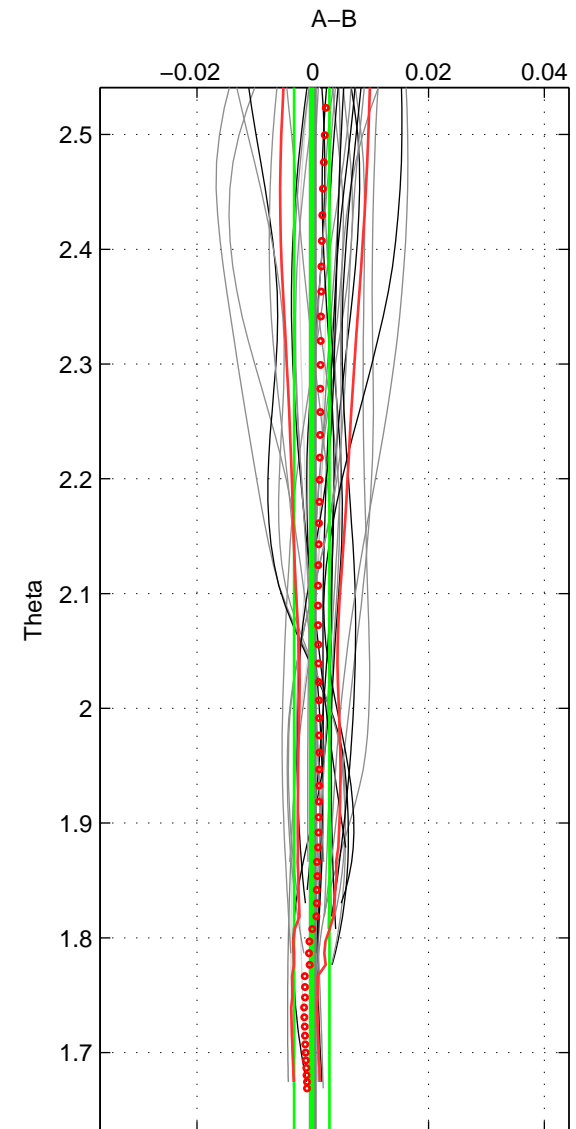

Cruise A (red). Date: Jul 2008 Cruisename: 678-49UF20080617

Cruise B (blue). Date: Jun 1997 Cruisename: 681-49UP19970530

*** "Favourite" values are means of spaces 1 2 3.

	Offset	O.StDev	Ratio	R.Stdev	Rating
SIGMA:	-0.000	0.002	1.000	0.000	4
THETA:	-0.000	0.003	1.000	0.000	4
DEPTH:	0.000	0.010	1.000	0.000	4
FAV.:	-0.000	0.005	1.000	0.000	4

Profiles of A: 10
 Profiles of B: 23
 Diff profs : 32
 WMoffset (A-B): -4.4614e-05
 WMoffset stdev: 0.0017247
 WMratio (A/B): 1
 WMratio stdev: 4.9864e-05

Quality (1-5): 4

Profiles of A: 10
 Profiles of B: 23
 Diff profs : 32
 WMoffset (A-B): -0.0001809
 WMoffset stdev: 0.0030583
 WMratio (A/B): 0.99999
 WMratio stdev: 8.842e-05

Quality (1-5): 4

Profiles of A: 10
 Profiles of B: 23
 Diff profs : 32
 WMoffset (A-B): 3.499e-05
 WMoffset stdev: 0.0098367
 WMratio (A/B): 1
 WMratio stdev: 0.00028445

Quality (1-5): 4