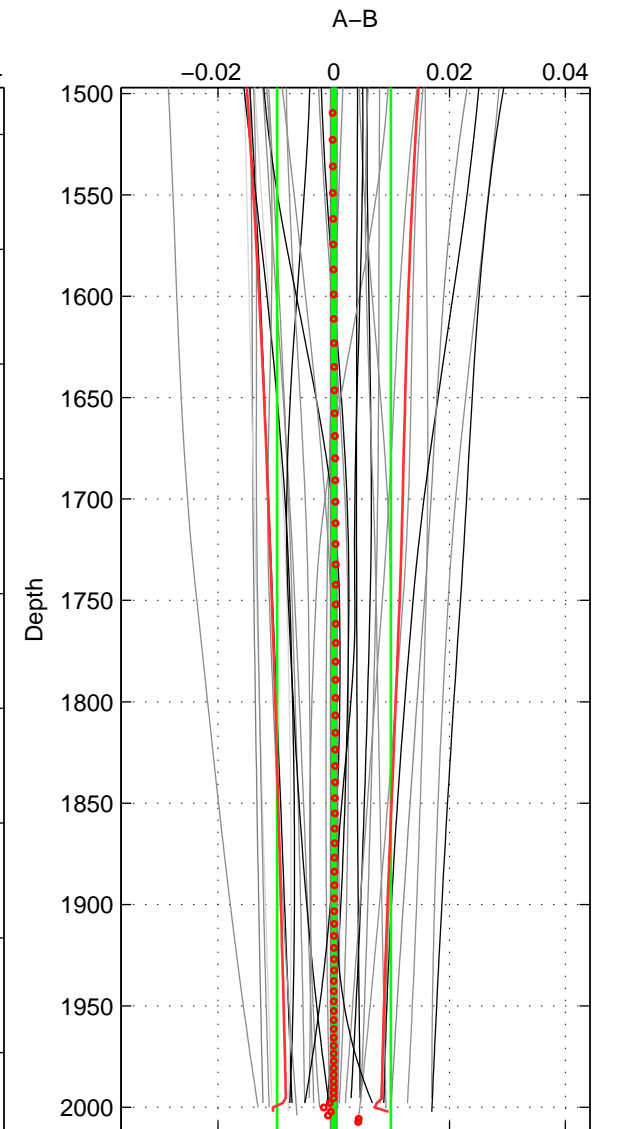

Cruise A (red). Date: Jul 2008 Cruisename: 678-49UF20080617

Cruise B (blue). Date: Jun 1997 Cruisename: 681-49UP19970530

*** "Favourite" values are means of spaces 1 2 3.

	Offset	O.StDev	Ratio	R.Stdev	Rating
SIGMA:	-0.000	0.002	1.000	0.000	4
THETA:	-0.000	0.003	1.000	0.000	4
DEPTH:	0.000	0.010	1.000	0.000	4
FAV.:	-0.000	0.005	1.000	0.000	4

Profiles of A: 10
 Profiles of B: 23
 Diff profs : 32
 WMoffset (A-B): -4.4614e-05
 WMoffset stdev: 0.0017247
 WMratio (A/B): 1
 WMratio stdev: 4.9864e-05

Quality (1-5): 4

Profiles of A: 10
 Profiles of B: 23
 Diff profs : 32
 WMoffset (A-B): -0.0001809
 WMoffset stdev: 0.0030583
 WMratio (A/B): 0.99999
 WMratio stdev: 8.842e-05

Quality (1-5): 4

Profiles of A: 10
 Profiles of B: 23
 Diff profs : 32
 WMoffset (A-B): 3.499e-05
 WMoffset stdev: 0.0098367
 WMratio (A/B): 1
 WMratio stdev: 0.00028445

Quality (1-5): 4