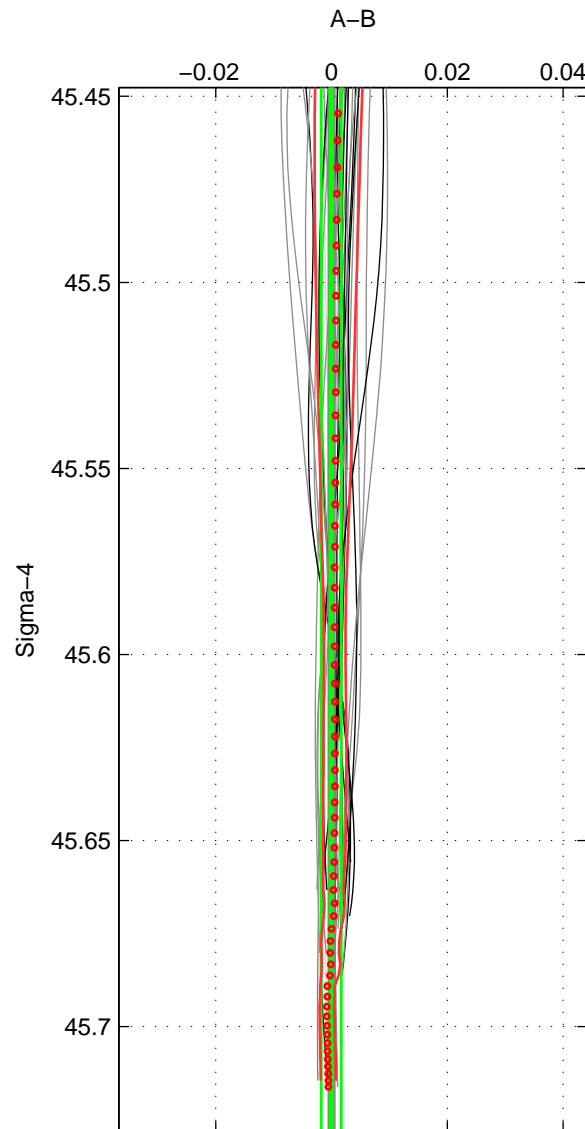

Cruise A (red). Date: Jul 2008 Cruisename: 678-49UF20080617

Cruise B (blue). Date: Jun 1997 Cruisename: 681-49UP19970530

*** "Favourite" values are means of spaces 1 2 3.

	Offset	O.StDev	Ratio	R.Stdev	Rating
SIGMA:	-0.000	0.002	1.000	0.000	4
THETA:	-0.000	0.003	1.000	0.000	4
DEPTH:	0.000	0.010	1.000	0.000	4
FAV.:	-0.000	0.005	1.000	0.000	4

Profiles of A: 10
 Profiles of B: 23
 Diff profs : 32
 WMoffset (A-B): -4.4614e-05
 WMoffset stdev: 0.0017247
 WMratio (A/B): 1
 WMratio stdev: 4.9864e-05

Quality (1-5): 4

Profiles of A: 10
 Profiles of B: 23
 Diff profs : 32
 WMoffset (A-B): -0.0001809
 WMoffset stdev: 0.0030583
 WMratio (A/B): 0.99999
 WMratio stdev: 8.842e-05

Quality (1-5): 4

Profiles of A: 10
 Profiles of B: 23
 Diff profs : 32
 WMoffset (A-B): 3.499e-05
 WMoffset stdev: 0.0098367
 WMratio (A/B): 1
 WMratio stdev: 0.00028445

Quality (1-5): 4