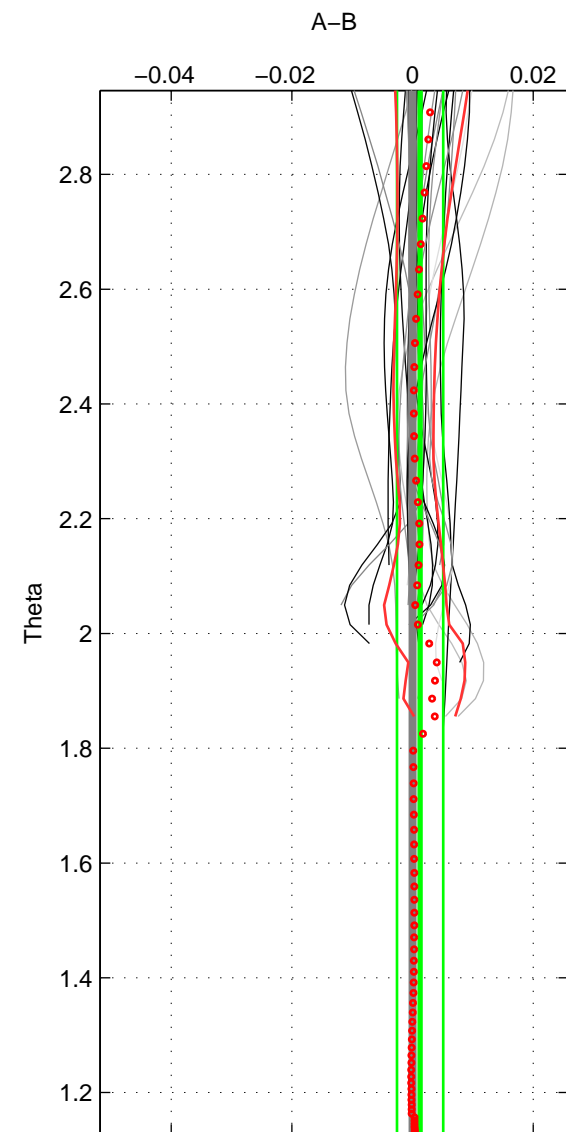

Cruise A (red). Date: Jul 2002 Cruisename: 658-49UF20020625

Cruise B (blue). Date: Feb 2008 Cruisename: 717-49UP20080122

*** "Favourite" values are means of spaces 1 2.

| | Offset | O.StDev | Ratio | R.Stdev | Rating |
|--------|--------|---------|-------|---------|--------|
| SIGMA: | 0.000 | 0.002 | 1.000 | 0.000 | 5 |
| THETA: | 0.001 | 0.004 | 1.000 | 0.000 | 5 |
| DEPTH: | -0.001 | 0.001 | 1.000 | 0.000 | 3 |
| FAV.: | 0.001 | 0.003 | 1.000 | 0.000 | 5 |

Profiles of A: 19
 Profiles of B: 14
 Diff profs : 28
 WMoffset (A-B): 0.00046063
 WMoffset stdev: 0.0023758
 WMratio (A/B): 1
 WMratio stdev: 6.877e-05

Quality (1-5): 5

Profiles of A: 19
 Profiles of B: 14
 Diff profs : 28
 WMoffset (A-B): 0.0012496
 WMoffset stdev: 0.0038157
 WMratio (A/B): 1
 WMratio stdev: 0.00011044

Quality (1-5): 5

Profiles of A: 19
 Profiles of B: 14
 Diff profs : 28
 WMoffset (A-B): -0.0008295
 WMoffset stdev: 0.00056028
 WMratio (A/B): 0.99998
 WMratio stdev: 1.6238e-05

Quality (1-5): 3

Please note that statistics are bad.