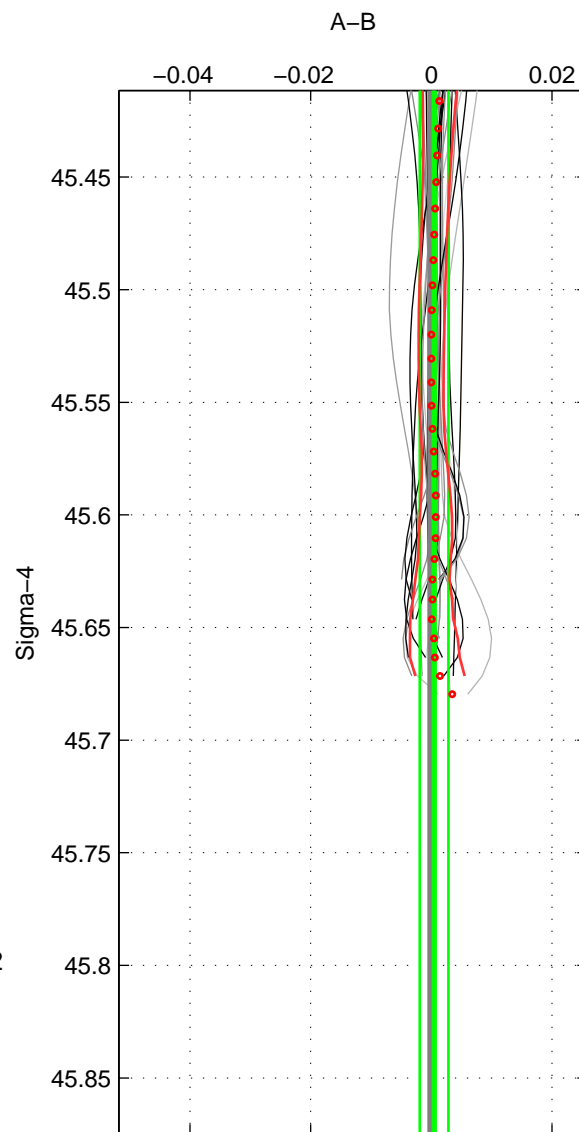

Cruise A (red). Date: Jul 2002 Cruisename: 658-49UF20020625

Cruise B (blue). Date: Feb 2008 Cruisename: 717-49UP20080122

*** "Favourite" values are means of spaces 1 2.

| | Offset | O.StDev | Ratio | R.Stdev | Rating |
|--------|--------|---------|-------|---------|--------|
| SIGMA: | 0.000 | 0.002 | 1.000 | 0.000 | 5 |
| THETA: | 0.001 | 0.004 | 1.000 | 0.000 | 5 |
| DEPTH: | -0.001 | 0.001 | 1.000 | 0.000 | 3 |
| FAV.: | 0.001 | 0.003 | 1.000 | 0.000 | 5 |

Profiles of A: 19
 Profiles of B: 14
 Diff profs : 28
 WMoffset (A-B): 0.00046063
 WMoffset stdev: 0.0023758
 WMratio (A/B): 1
 WMratio stdev: 6.877e-05

Quality (1-5): 5

Profiles of A: 19
 Profiles of B: 14
 Diff profs : 28
 WMoffset (A-B): 0.0012496
 WMoffset stdev: 0.0038157
 WMratio (A/B): 1
 WMratio stdev: 0.00011044

Quality (1-5): 5

Profiles of A: 19
 Profiles of B: 14
 Diff profs : 28
 WMoffset (A-B): -0.0008295
 WMoffset stdev: 0.00056028
 WMratio (A/B): 0.99998
 WMratio stdev: 1.6238e-05

Quality (1-5): 3

Please note that statistics are bad.