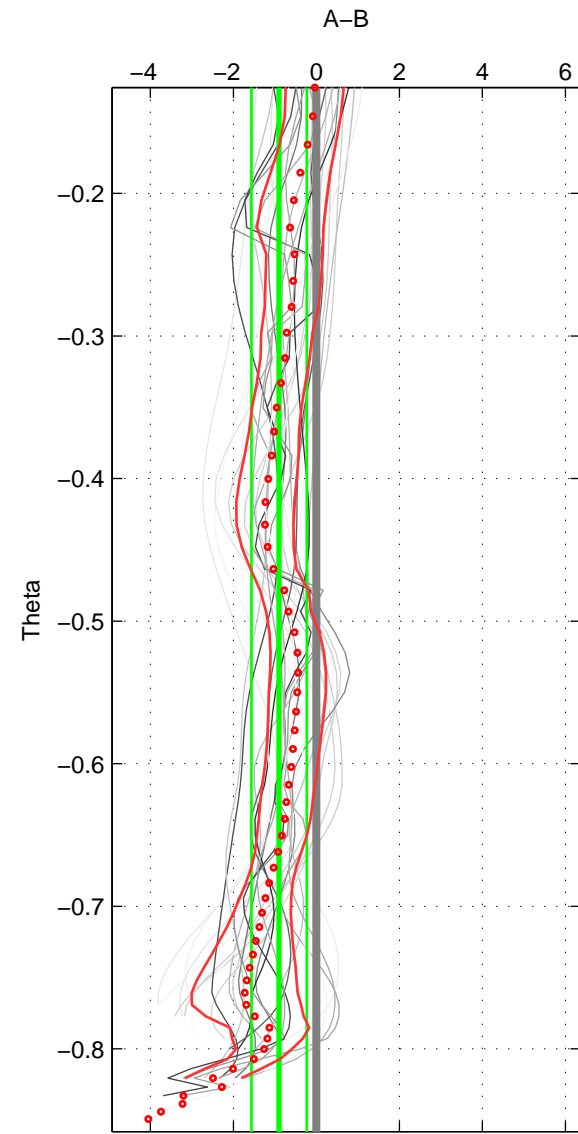

Cruise A (red). Date: Mar 2008 Cruisename: 129-06AQ20080210

Cruise B (blue). Date: Apr 1995 Cruisename: 320-74JC19950320

\*\*\* "Favourite" values are means of spaces 1 2 3.

|        | Offset | O.StDev | Ratio | R.Stdev | Rating |
|--------|--------|---------|-------|---------|--------|
| SIGMA: | -0.001 | 0.001   | 1.000 | 0.000   | 5      |
| THETA: | -0.001 | 0.001   | 1.000 | 0.000   | 5      |
| DEPTH: | -0.000 | 0.001   | 1.000 | 0.000   | 5      |
| FAV. : | -0.001 | 0.001   | 1.000 | 0.000   | 5      |

Profiles of A: 10  
 Profiles of B: 7  
 Diff profs : 26  
 WMoffset (A-B): -0.0011047  
 WMoffset stdev: 0.00071929  
 WMratio (A/B): 0.99997  
 WMratio stdev: 2.0754e-05

Quality (1-5): 5

Profiles of A: 10  
 Profiles of B: 7  
 Diff profs : 26  
 WMoffset (A-B): -0.00089825  
 WMoffset stdev: 0.00066509  
 WMratio (A/B): 0.99997  
 WMratio stdev: 1.919e-05

Quality (1-5): 5

Profiles of A: 10  
 Profiles of B: 7  
 Diff profs : 26  
 WMoffset (A-B): -0.00039811  
 WMoffset stdev: 0.0010845  
 WMratio (A/B): 0.99999  
 WMratio stdev: 3.1293e-05

Quality (1-5): 5