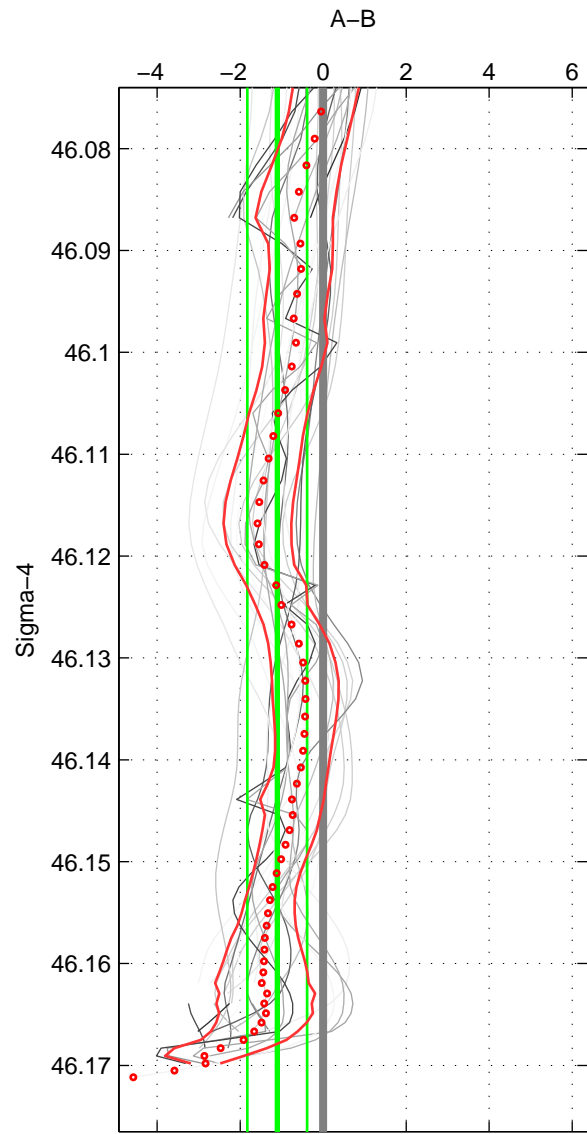

Cruise A (red). Date: Mar 2008 Cruisename: 129-06AQ20080210

Cruise B (blue). Date: Apr 1995 Cruisename: 320-74JC19950320

\*\*\* "Favourite" values are means of spaces 1 2 3.

|        | Offset | O.StDev | Ratio | R.Stdev | Rating |
|--------|--------|---------|-------|---------|--------|
| SIGMA: | -0.001 | 0.001   | 1.000 | 0.000   | 5      |
| THETA: | -0.001 | 0.001   | 1.000 | 0.000   | 5      |
| DEPTH: | -0.000 | 0.001   | 1.000 | 0.000   | 5      |
| FAV. : | -0.001 | 0.001   | 1.000 | 0.000   | 5      |

Profiles of A: 10  
 Profiles of B: 7  
 Diff profs : 26  
 WMoffset (A-B): -0.0011047  
 WMoffset stdev: 0.00071929  
 WMratio (A/B): 0.99997  
 WMratio stdev: 2.0754e-05

Quality (1-5): 5

Profiles of A: 10  
 Profiles of B: 7  
 Diff profs : 26  
 WMoffset (A-B): -0.00089825  
 WMoffset stdev: 0.00066509  
 WMratio (A/B): 0.99997  
 WMratio stdev: 1.919e-05

Quality (1-5): 5

Profiles of A: 10  
 Profiles of B: 7  
 Diff profs : 26  
 WMoffset (A-B): -0.00039811  
 WMoffset stdev: 0.0010845  
 WMratio (A/B): 0.99999  
 WMratio stdev: 3.1293e-05

Quality (1-5): 5