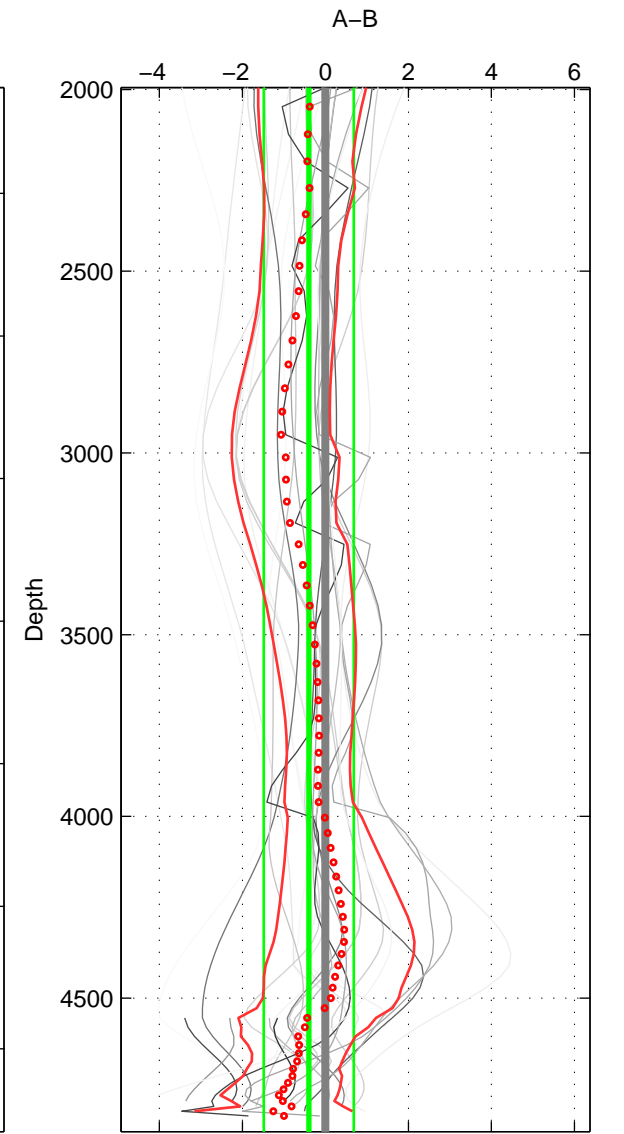

Cruise A (red). Date: Mar 2008 Cruisename: 129-06AQ20080210

Cruise B (blue). Date: Apr 1995 Cruisename: 320-74JC19950320

\*\*\* "Favourite" values are means of spaces 1 2 3.

|        | Offset | O.StDev | Ratio | R.Stdev | Rating |
|--------|--------|---------|-------|---------|--------|
| SIGMA: | -0.001 | 0.001   | 1.000 | 0.000   | 5      |
| THETA: | -0.001 | 0.001   | 1.000 | 0.000   | 5      |
| DEPTH: | -0.000 | 0.001   | 1.000 | 0.000   | 5      |
| FAV. : | -0.001 | 0.001   | 1.000 | 0.000   | 5      |

Profiles of A: 10  
 Profiles of B: 7  
 Diff profs : 26  
 WMoffset (A-B): -0.0011047  
 WMoffset stdev: 0.00071929  
 WMratio (A/B): 0.99997  
 WMratio stdev: 2.0754e-05

Quality (1-5): 5

Profiles of A: 10  
 Profiles of B: 7  
 Diff profs : 26  
 WMoffset (A-B): -0.00089825  
 WMoffset stdev: 0.00066509  
 WMratio (A/B): 0.99997  
 WMratio stdev: 1.919e-05

Quality (1-5): 5

Profiles of A: 10  
 Profiles of B: 7  
 Diff profs : 26  
 WMoffset (A-B): -0.00039811  
 WMoffset stdev: 0.0010845  
 WMratio (A/B): 0.99999  
 WMratio stdev: 3.1293e-05

Quality (1-5): 5