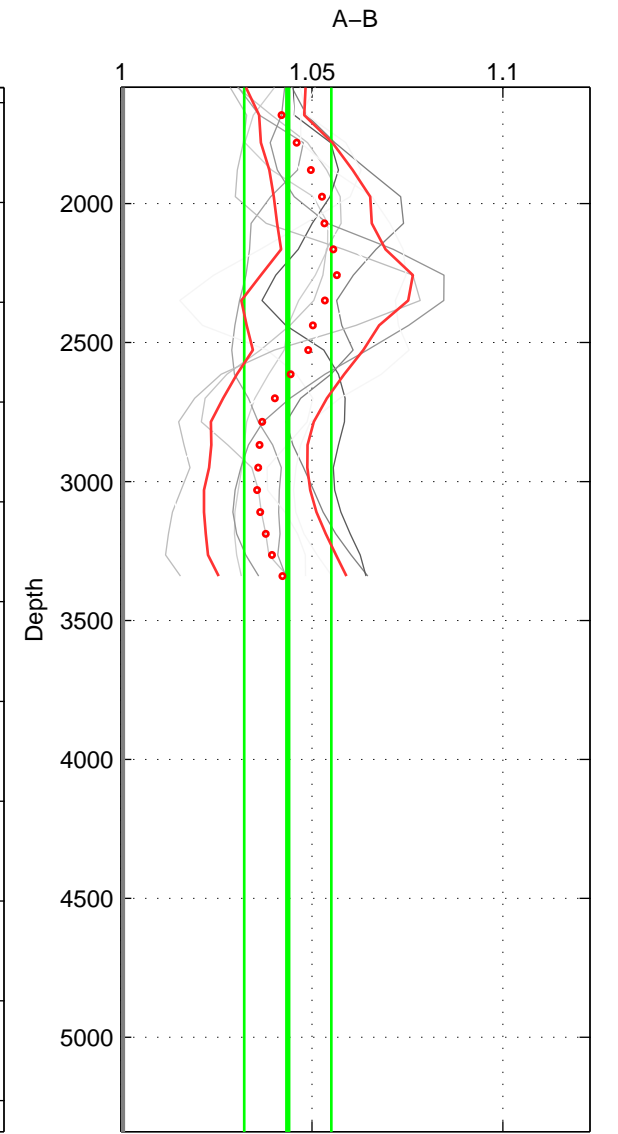

Cruise A (red). Date: Aug 1985 Cruisename: 496-325019850804
 Cruise B (blue). Date: Sep 1993 Cruisename: 730-90BM19930830

*** "Favourite" values are means of spaces 1 2 3.

	Offset	O.StDev	Ratio	R.Stdev	Rating
SIGMA:	7.239	1.870	1.046	0.012	2
THETA:	7.466	1.895	1.047	0.012	2
DEPTH:	6.904	1.781	1.044	0.011	2
FAV.:	7.203	1.848	1.046	0.012	2

Profiles of A: 5
 Profiles of B: 3
 Diff profs: 10
 WMoffset (A-B): 7.2388
 WMoffset stdev: 1.8695
 WMratio (A/B): 1.0457
 WMratio stdev: 0.011992

Quality (1-5): 2

Profiles of A: 5
 Profiles of B: 3
 Diff profs: 10
 WMoffset (A-B): 7.4665
 WMoffset stdev: 1.8949
 WMratio (A/B): 1.0473
 WMratio stdev: 0.012183

Quality (1-5): 2

Profiles of A: 5
 Profiles of B: 3
 Diff profs: 10
 WMoffset (A-B): 6.9044
 WMoffset stdev: 1.7808
 WMratio (A/B): 1.0437
 WMratio stdev: 0.011389

Quality (1-5): 2