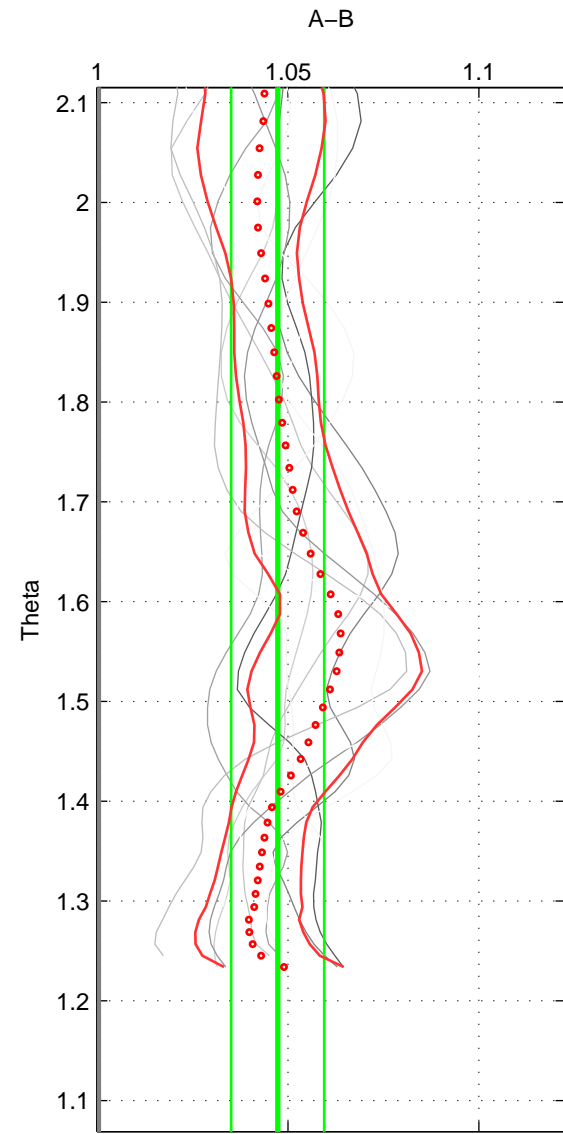

Cruise A (red). Date: Aug 1985 Cruisename: 496-325019850804
 Cruise B (blue). Date: Sep 1993 Cruisename: 730-90BM19930830

*** "Favourite" values are means of spaces 1 2 3.

	Offset	O.StDev	Ratio	R.Stdev	Rating
SIGMA:	7.239	1.870	1.046	0.012	2
THETA:	7.466	1.895	1.047	0.012	2
DEPTH:	6.904	1.781	1.044	0.011	2
FAV.:	7.203	1.848	1.046	0.012	2

Profiles of A: 5
 Profiles of B: 3
 Diff profs: 10
 WMoffset (A-B): 7.2388
 WMoffset stdev: 1.8695
 WMratio (A/B): 1.0457
 WMratio stdev: 0.011992

Quality (1-5): 2

Profiles of A: 5
 Profiles of B: 3
 Diff profs: 10
 WMoffset (A-B): 7.4665
 WMoffset stdev: 1.8949
 WMratio (A/B): 1.0473
 WMratio stdev: 0.012183

Quality (1-5): 2

Profiles of A: 5
 Profiles of B: 3
 Diff profs: 10
 WMoffset (A-B): 6.9044
 WMoffset stdev: 1.7808
 WMratio (A/B): 1.0437
 WMratio stdev: 0.011389

Quality (1-5): 2