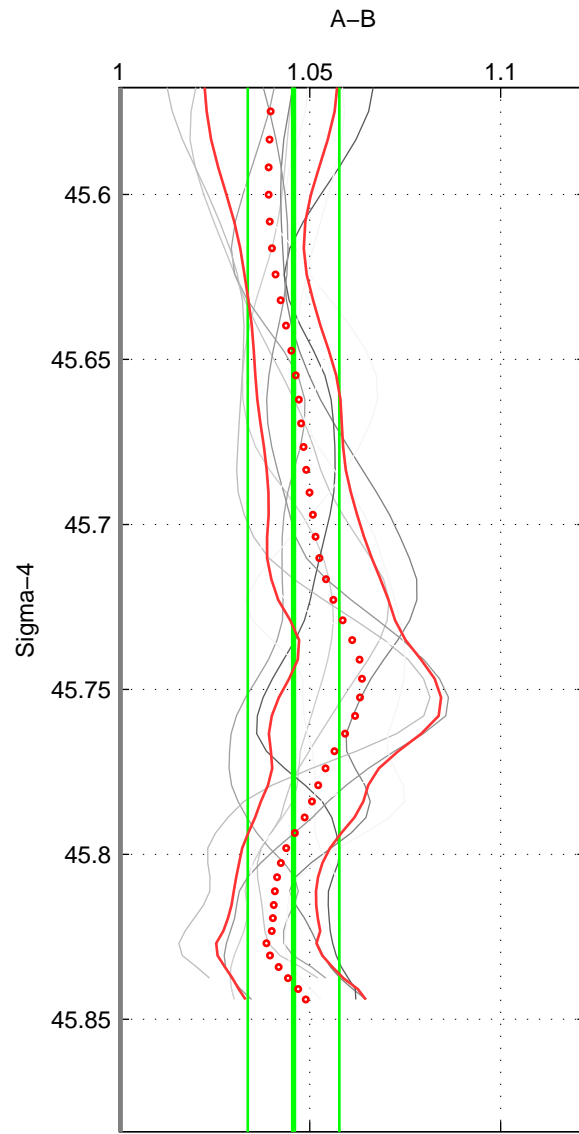

Cruise A (red). Date: Aug 1985 Cruisename: 496-325019850804
 Cruise B (blue). Date: Sep 1993 Cruisename: 730-90BM19930830

*** "Favourite" values are means of spaces 1 2 3.

	Offset	O.StDev	Ratio	R.Stdev	Rating
SIGMA:	7.239	1.870	1.046	0.012	2
THETA:	7.466	1.895	1.047	0.012	2
DEPTH:	6.904	1.781	1.044	0.011	2
FAV.:	7.203	1.848	1.046	0.012	2

Profiles of A: 5
 Profiles of B: 3
 Diff profs: 10
 WMoffset (A-B): 7.2388
 WMoffset stdev: 1.8695
 WMratio (A/B): 1.0457
 WMratio stdev: 0.011992

Quality (1-5): 2

Profiles of A: 5
 Profiles of B: 3
 Diff profs: 10
 WMoffset (A-B): 7.4665
 WMoffset stdev: 1.8949
 WMratio (A/B): 1.0473
 WMratio stdev: 0.012183

Quality (1-5): 2

Profiles of A: 5
 Profiles of B: 3
 Diff profs: 10
 WMoffset (A-B): 6.9044
 WMoffset stdev: 1.7808
 WMratio (A/B): 1.0437
 WMratio stdev: 0.011389

Quality (1-5): 2