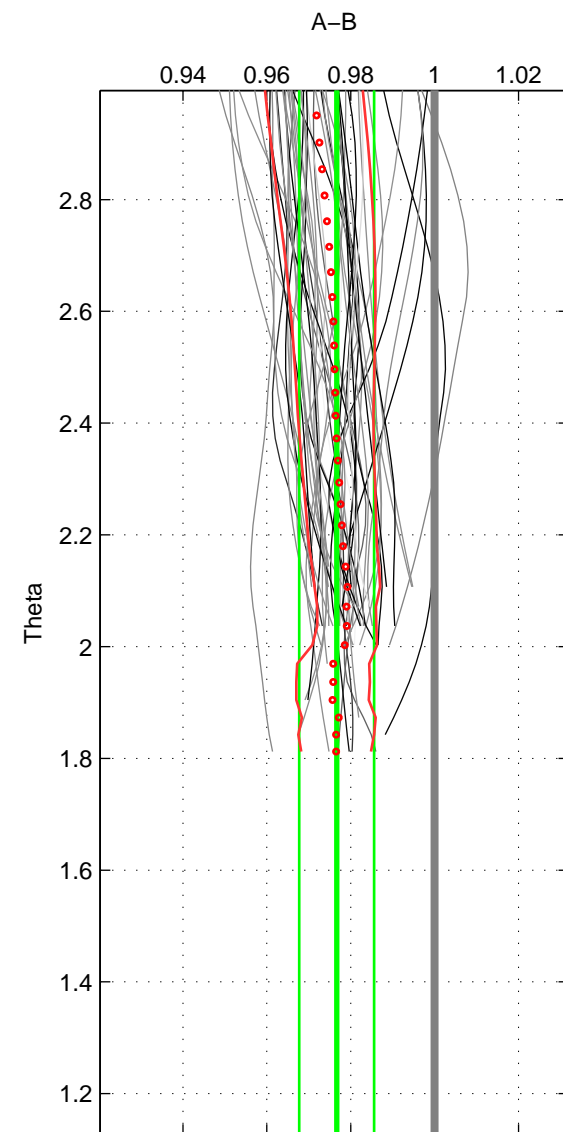

Cruise A (red). Date: Apr 2006 Cruisename: 671-49UF20060418

Cruise B (blue). Date: Feb 2008 Cruisename: 717-49UP20080122

*** "Favourite" values are means of spaces 1 2.

	Offset	O.StDev	Ratio	R.Stdev	Rating
SIGMA:	-3.253	1.379	0.976	0.010	5
THETA:	-3.260	1.266	0.977	0.009	5
DEPTH:	-3.325	0.279	0.976	0.003	3
FAV. :	-3.256	1.323	0.977	0.009	5

Profiles of A: 32
 Profiles of B: 17
 Diff profs : 51
 WMoffset (A-B): -3.2526
 WMoffset stdev: 1.3794
 WMratio (A/B): 0.97641
 WMratio stdev: 0.0098323

Quality (1-5): 5

Profiles of A: 32
 Profiles of B: 17
 Diff profs : 51
 WMoffset (A-B): -3.2598
 WMoffset stdev: 1.2663
 WMratio (A/B): 0.97664
 WMratio stdev: 0.008914

Quality (1-5): 5

Profiles of A: 32
 Profiles of B: 17
 Diff profs : 51
 WMoffset (A-B): -3.3246
 WMoffset stdev: 0.27869
 WMratio (A/B): 0.97596
 WMratio stdev: 0.0025037

Quality (1-5): 3

Please note that statistics are bad.