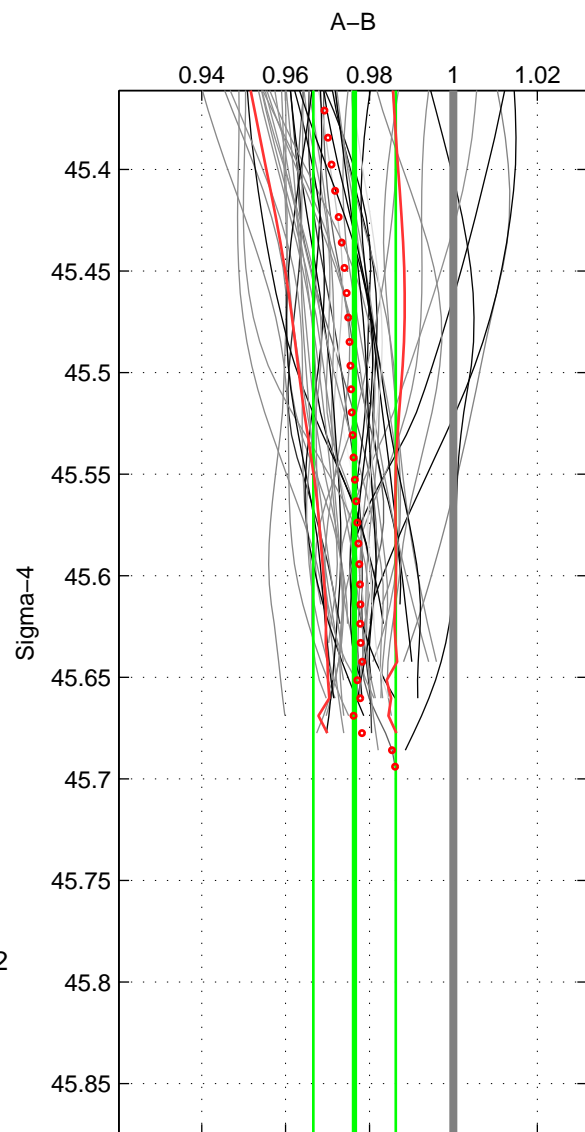

Cruise A (red). Date: Apr 2006 Cruisename: 671-49UF20060418

Cruise B (blue). Date: Feb 2008 Cruisename: 717-49UP20080122

*** "Favourite" values are means of spaces 1 2.

	Offset	O.StDev	Ratio	R.Stdev	Rating
SIGMA:	-3.253	1.379	0.976	0.010	5
THETA:	-3.260	1.266	0.977	0.009	5
DEPTH:	-3.325	0.279	0.976	0.003	3
FAV. :	-3.256	1.323	0.977	0.009	5

Profiles of A: 32
 Profiles of B: 17
 Diff profs : 51
 WMoffset (A-B): -3.2526
 WMoffset stdev: 1.3794
 WMratio (A/B): 0.97641
 WMratio stdev: 0.0098323

Quality (1-5): 5

Profiles of A: 32
 Profiles of B: 17
 Diff profs : 51
 WMoffset (A-B): -3.2598
 WMoffset stdev: 1.2663
 WMratio (A/B): 0.97664
 WMratio stdev: 0.008914

Quality (1-5): 5

Profiles of A: 32
 Profiles of B: 17
 Diff profs : 51
 WMoffset (A-B): -3.3246
 WMoffset stdev: 0.27869
 WMratio (A/B): 0.97596
 WMratio stdev: 0.0025037

Quality (1-5): 3

Please note that statistics are bad.