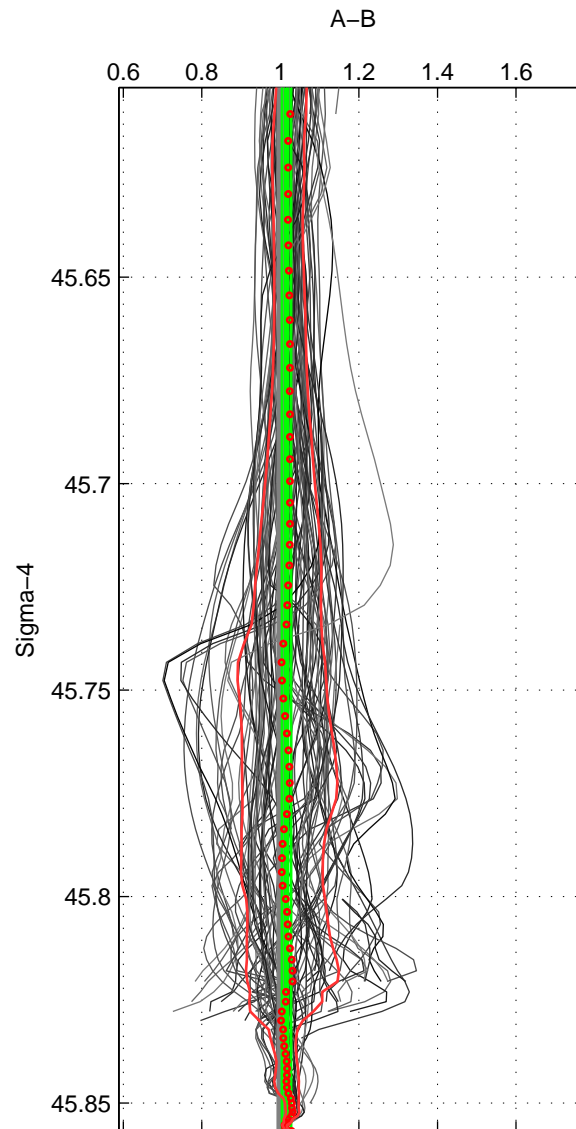

Cruise A (red). Date: Sep 1991 Cruisename: 141-06MT19910902

Cruise B (blue). Date: Jul 1990 Cruisename: 295-64TR19900701

\*\*\* "Favourite" values are means of spaces 1 2 3.

	Offset	O.StDev	Ratio	R.Stdev	Rating
SIGMA:	0.495	0.506	1.016	0.012	5
THETA:	0.557	0.448	1.015	0.009	5
DEPTH:	0.711	0.173	1.016	0.004	5
FAV.:	0.587	0.376	1.015	0.008	5

Profiles of A: 31  
 Profiles of B: 22  
 Diff profs : 96  
 WMoffset (A-B): 0.49475  
 WMoffset stdev: 0.50576  
 WMratio (A/B): 1.0158  
 WMratio stdev: 0.011538

Quality (1-5): 5

Profiles of A: 31  
 Profiles of B: 22  
 Diff profs : 94  
 WMoffset (A-B): 0.55671  
 WMoffset stdev: 0.44849  
 WMratio (A/B): 1.0145  
 WMratio stdev: 0.0093703

Quality (1-5): 5

Profiles of A: 30  
 Profiles of B: 22  
 Diff profs : 93  
 WMoffset (A-B): 0.71081  
 WMoffset stdev: 0.17303  
 WMratio (A/B): 1.0159  
 WMratio stdev: 0.0035732

Quality (1-5): 5