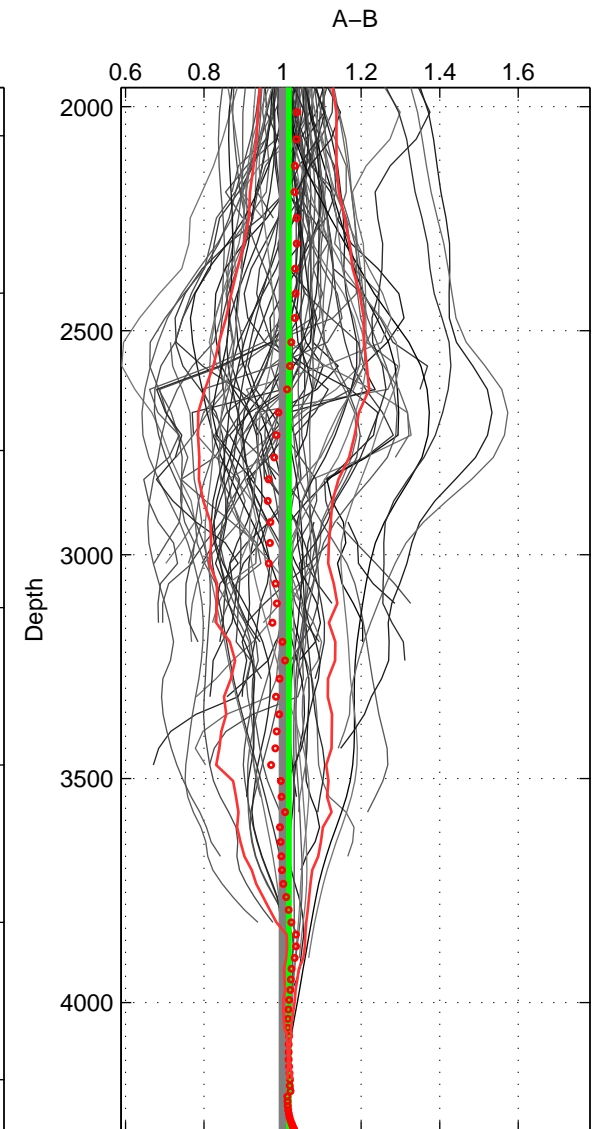

Cruise A (red). Date: Sep 1991 Cruisename: 141-06MT19910902

Cruise B (blue). Date: Jul 1990 Cruisename: 295-64TR19900701

\*\*\* "Favourite" values are means of spaces 1 2 3.

	Offset	O.StDev	Ratio	R.Stdev	Rating
SIGMA:	0.495	0.506	1.016	0.012	5
THETA:	0.557	0.448	1.015	0.009	5
DEPTH:	0.711	0.173	1.016	0.004	5
FAV.:	0.587	0.376	1.015	0.008	5

Profiles of A: 31  
 Profiles of B: 22  
 Diff profs : 96  
 WMoffset (A-B): 0.49475  
 WMoffset stdev: 0.50576  
 WMratio (A/B): 1.0158  
 WMratio stdev: 0.011538

Quality (1-5): 5

Profiles of A: 31  
 Profiles of B: 22  
 Diff profs : 94  
 WMoffset (A-B): 0.55671  
 WMoffset stdev: 0.44849  
 WMratio (A/B): 1.0145  
 WMratio stdev: 0.0093703

Quality (1-5): 5

Profiles of A: 30  
 Profiles of B: 22  
 Diff profs : 93  
 WMoffset (A-B): 0.71081  
 WMoffset stdev: 0.17303  
 WMratio (A/B): 1.0159  
 WMratio stdev: 0.0035732

Quality (1-5): 5