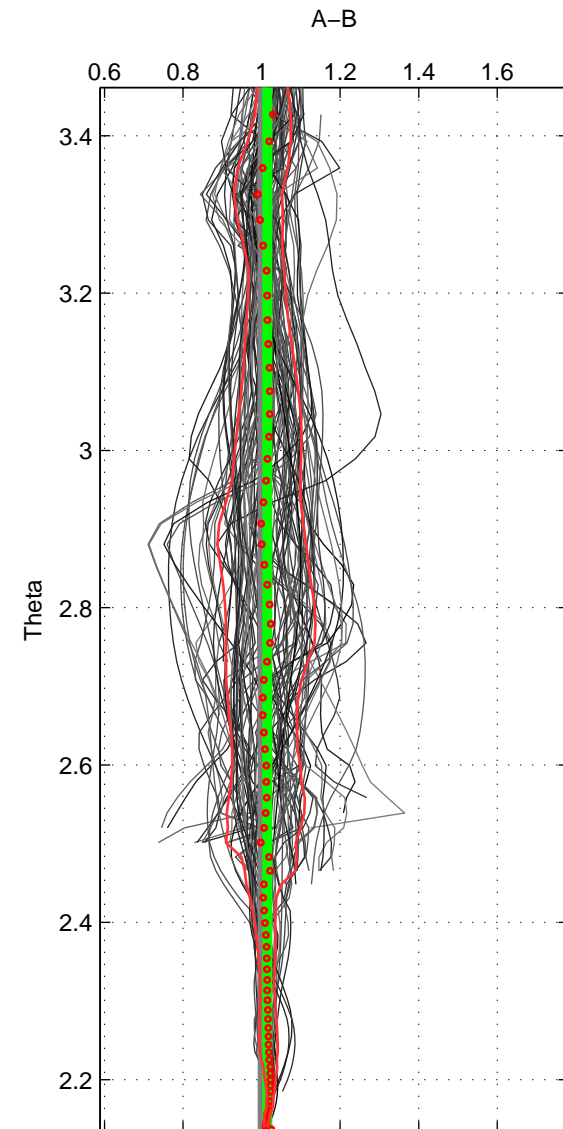

Cruise A (red). Date: Sep 1991 Cruisename: 141-06MT19910902

Cruise B (blue). Date: Jul 1990 Cruisename: 295-64TR19900701

\*\*\* "Favourite" values are means of spaces 1 2 3.

	Offset	O.StDev	Ratio	R.Stdev	Rating
SIGMA:	0.495	0.506	1.016	0.012	5
THETA:	0.557	0.448	1.015	0.009	5
DEPTH:	0.711	0.173	1.016	0.004	5
FAV.:	0.587	0.376	1.015	0.008	5

Profiles of A: 31  
 Profiles of B: 22  
 Diff profs : 96  
 WMoffset (A-B): 0.49475  
 WMoffset stdev: 0.50576  
 WMratio (A/B): 1.0158  
 WMratio stdev: 0.011538

Quality (1-5): 5

Profiles of A: 31  
 Profiles of B: 22  
 Diff profs : 94  
 WMoffset (A-B): 0.55671  
 WMoffset stdev: 0.44849  
 WMratio (A/B): 1.0145  
 WMratio stdev: 0.0093703

Quality (1-5): 5

Profiles of A: 30  
 Profiles of B: 22  
 Diff profs : 93  
 WMoffset (A-B): 0.71081  
 WMoffset stdev: 0.17303  
 WMratio (A/B): 1.0159  
 WMratio stdev: 0.0035732

Quality (1-5): 5