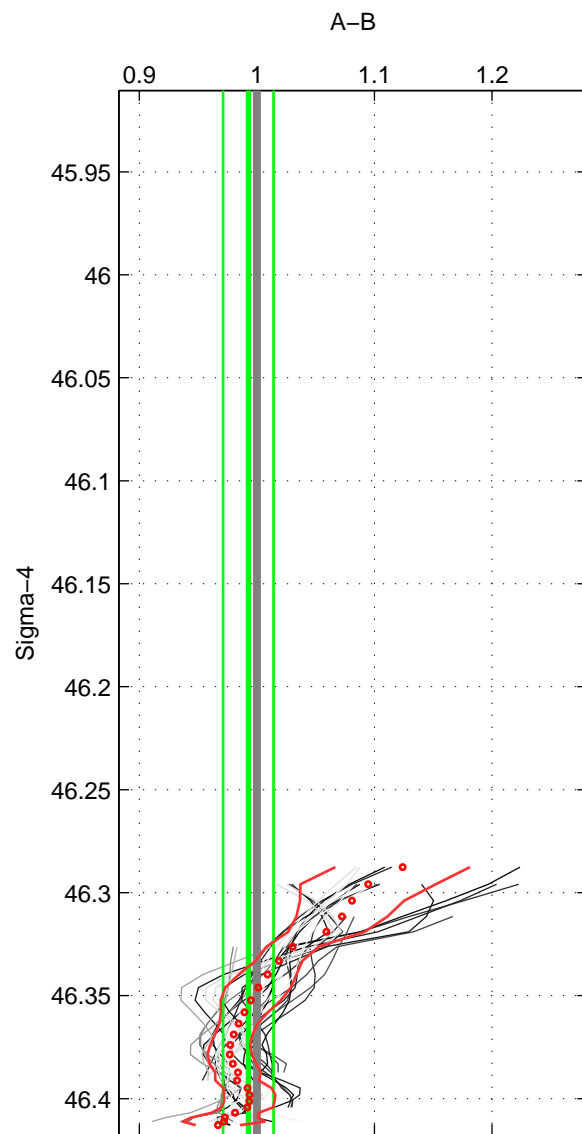

Cruise A (red). Date: Sep 1993 Cruisename: 3-06AQ19930806  
 Cruise B (blue). Date: Aug 1996 Cruisename: 5-06AQ19960712

\*\*\* "Favourite" values are means of spaces 2 3.

	Offset	O.StDev	Ratio	R.Stdev	Rating
SIGMA:	-0.052	0.227	0.993	0.021	3
THETA:	-0.381	0.125	0.966	0.010	4
DEPTH:	-0.143	0.252	0.987	0.022	4
FAV. :	-0.262	0.189	0.976	0.016	4

Profiles of A: 6  
 Profiles of B: 7  
 Diff profs : 30  
 WMoffset (A-B): -0.052357  
 WMoffset stdev: 0.22667  
 WMratio (A/B): 0.99273  
 WMratio stdev: 0.021374

Quality (1-5): 3

Profiles of A: 6  
 Profiles of B: 7  
 Diff profs : 30  
 WMoffset (A-B): -0.38127  
 WMoffset stdev: 0.12515  
 WMratio (A/B): 0.96553  
 WMratio stdev: 0.010338

Quality (1-5): 4

Profiles of A: 6  
 Profiles of B: 7  
 Diff profs : 30  
 WMoffset (A-B): -0.14338  
 WMoffset stdev: 0.25219  
 WMratio (A/B): 0.98721  
 WMratio stdev: 0.022244

Quality (1-5): 4