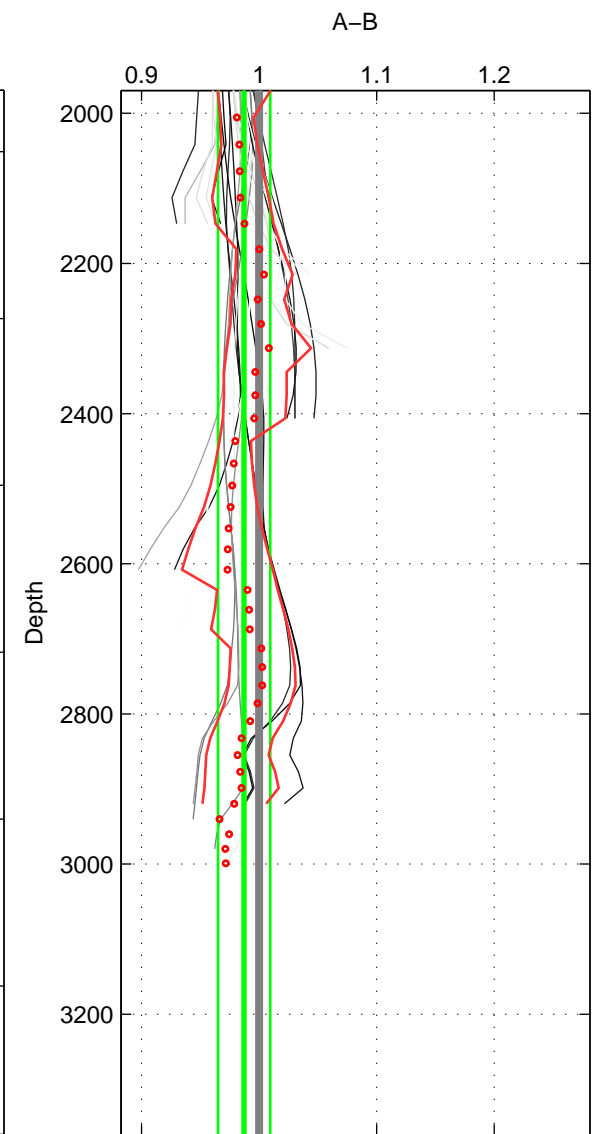

Cruise A (red). Date: Sep 1993 Cruisename: 3-06AQ19930806  
 Cruise B (blue). Date: Aug 1996 Cruisename: 5-06AQ19960712

\*\*\* "Favourite" values are means of spaces 2 3.

	Offset	O.StDev	Ratio	R.Stdev	Rating
SIGMA:	-0.052	0.227	0.993	0.021	3
THETA:	-0.381	0.125	0.966	0.010	4
DEPTH:	-0.143	0.252	0.987	0.022	4
FAV. :	-0.262	0.189	0.976	0.016	4

Profiles of A: 6  
 Profiles of B: 7  
 Diff profs : 30  
 WMoffset (A-B): -0.052357  
 WMoffset stdev: 0.22667  
 WMratio (A/B): 0.99273  
 WMratio stdev: 0.021374

Quality (1-5): 3

Profiles of A: 6  
 Profiles of B: 7  
 Diff profs : 30  
 WMoffset (A-B): -0.38127  
 WMoffset stdev: 0.12515  
 WMratio (A/B): 0.96553  
 WMratio stdev: 0.010338

Quality (1-5): 4

Profiles of A: 6  
 Profiles of B: 7  
 Diff profs : 30  
 WMoffset (A-B): -0.14338  
 WMoffset stdev: 0.25219  
 WMratio (A/B): 0.98721  
 WMratio stdev: 0.022244

Quality (1-5): 4