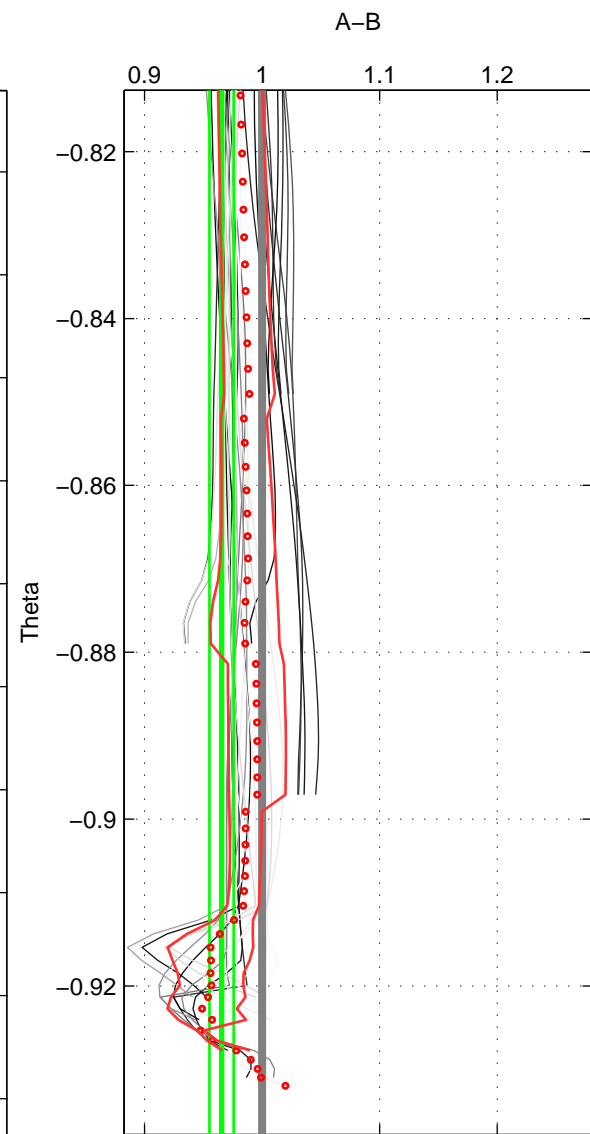

Cruise A (red). Date: Sep 1993 Cruisename: 3-06AQ19930806  
 Cruise B (blue). Date: Aug 1996 Cruisename: 5-06AQ19960712

\*\*\* "Favourite" values are means of spaces 2 3.

	Offset	O.StDev	Ratio	R.Stdev	Rating
SIGMA:	-0.052	0.227	0.993	0.021	3
THETA:	-0.381	0.125	0.966	0.010	4
DEPTH:	-0.143	0.252	0.987	0.022	4
FAV. :	-0.262	0.189	0.976	0.016	4

Profiles of A: 6  
 Profiles of B: 7  
 Diff profs : 30  
 WMoffset (A-B): -0.052357  
 WMoffset stdev: 0.22667  
 WMratio (A/B): 0.99273  
 WMratio stdev: 0.021374

Quality (1-5): 3

Profiles of A: 6  
 Profiles of B: 7  
 Diff profs : 30  
 WMoffset (A-B): -0.38127  
 WMoffset stdev: 0.12515  
 WMratio (A/B): 0.96553  
 WMratio stdev: 0.010338

Quality (1-5): 4

Profiles of A: 6  
 Profiles of B: 7  
 Diff profs : 30  
 WMoffset (A-B): -0.14338  
 WMoffset stdev: 0.25219  
 WMratio (A/B): 0.98721  
 WMratio stdev: 0.022244

Quality (1-5): 4