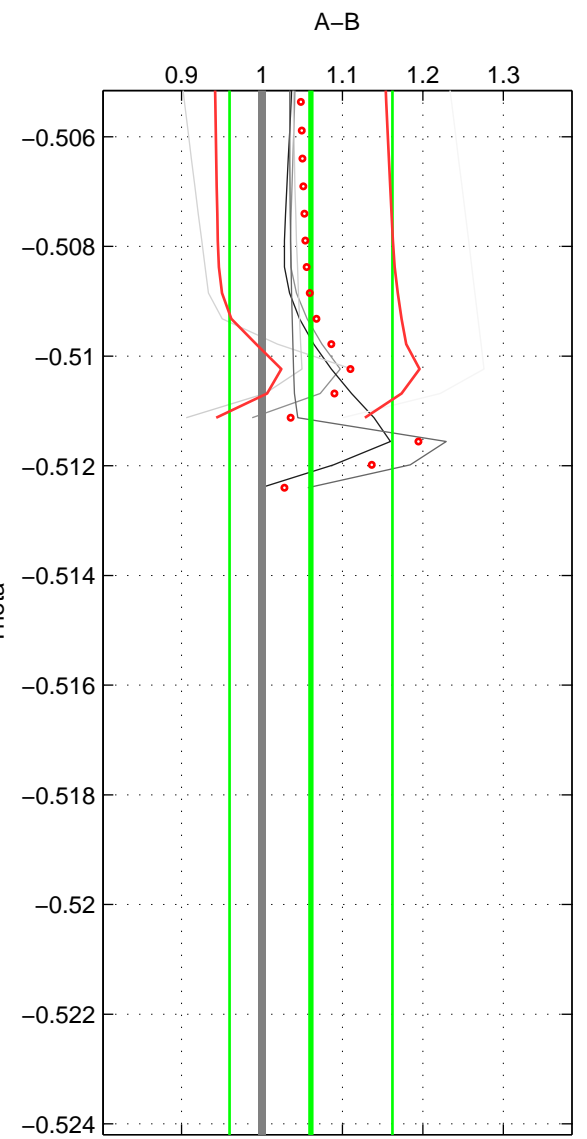

Cruise A (red). Date: Sep 1993 Cruisename: 33-18SN19950803

Cruise B (blue). Date: Aug 2002 Cruisename: 39-18SN20020816

\*\*\* "Favourite" values are means of spaces 1 2.

	Offset	O.StDev	Ratio	R.Stdev	Rating
SIGMA:	0.889	0.632	1.082	0.060	2
THETA:	0.641	1.163	1.061	0.101	2
DEPTH:	0.307	0.162	1.023	0.014	1
FAV.:	0.765	0.898	1.072	0.081	2

Profiles of A: 3  
 Profiles of B: 4  
 Diff profs : 7  
 WMoffset (A-B): 0.88925  
 WMoffset stdev: 0.63241  
 WMratio (A/B): 1.0825  
 WMratio stdev: 0.059748

Quality (1-5): 2

Profiles of A: 3  
 Profiles of B: 3  
 Diff profs : 6  
 WMoffset (A-B): 0.64086  
 WMoffset stdev: 1.1626  
 WMratio (A/B): 1.0609  
 WMratio stdev: 0.10126

Quality (1-5): 2

Profiles of A: 3  
 Profiles of B: 4  
 Diff profs : 7  
 WMoffset (A-B): 0.30746  
 WMoffset stdev: 0.16199  
 WMratio (A/B): 1.0229  
 WMratio stdev: 0.013611

Quality (1-5): 1

Please note that statistics are bad.