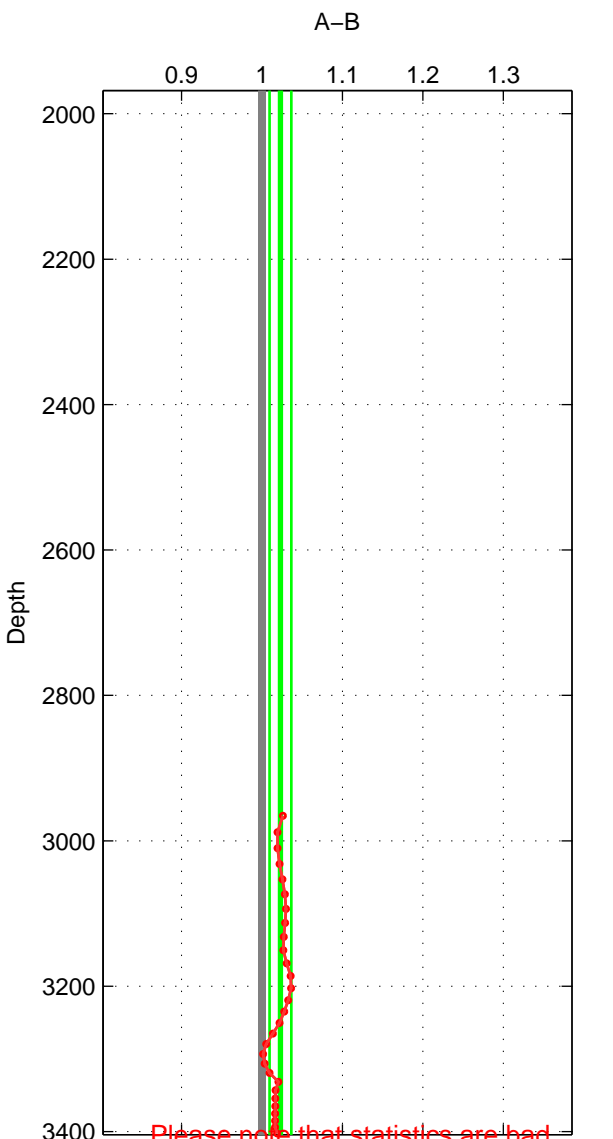

Cruise A (red). Date: Sep 1993 Cruisename: 33-18SN19950803

Cruise B (blue). Date: Aug 2002 Cruisename: 39-18SN20020816

\*\*\* "Favourite" values are means of spaces 1 2.

	Offset	O.StDev	Ratio	R.Stdev	Rating
SIGMA:	0.889	0.632	1.082	0.060	2
THETA:	0.641	1.163	1.061	0.101	2
DEPTH:	0.307	0.162	1.023	0.014	1
FAV.:	0.765	0.898	1.072	0.081	2

Profiles of A: 3  
 Profiles of B: 4  
 Diff profs : 7  
 WMoffset (A-B): 0.88925  
 WMoffset stdev: 0.63241  
 WMratio (A/B): 1.0825  
 WMratio stdev: 0.059748

Quality (1-5): 2

Profiles of A: 3  
 Profiles of B: 3  
 Diff profs : 6  
 WMoffset (A-B): 0.64086  
 WMoffset stdev: 1.1626  
 WMratio (A/B): 1.0609  
 WMratio stdev: 0.10126

Quality (1-5): 2

Profiles of A: 3  
 Profiles of B: 4  
 Diff profs : 7  
 WMoffset (A-B): 0.30746  
 WMoffset stdev: 0.16199  
 WMratio (A/B): 1.0229  
 WMratio stdev: 0.013611

Quality (1-5): 1

Please note that statistics are bad.