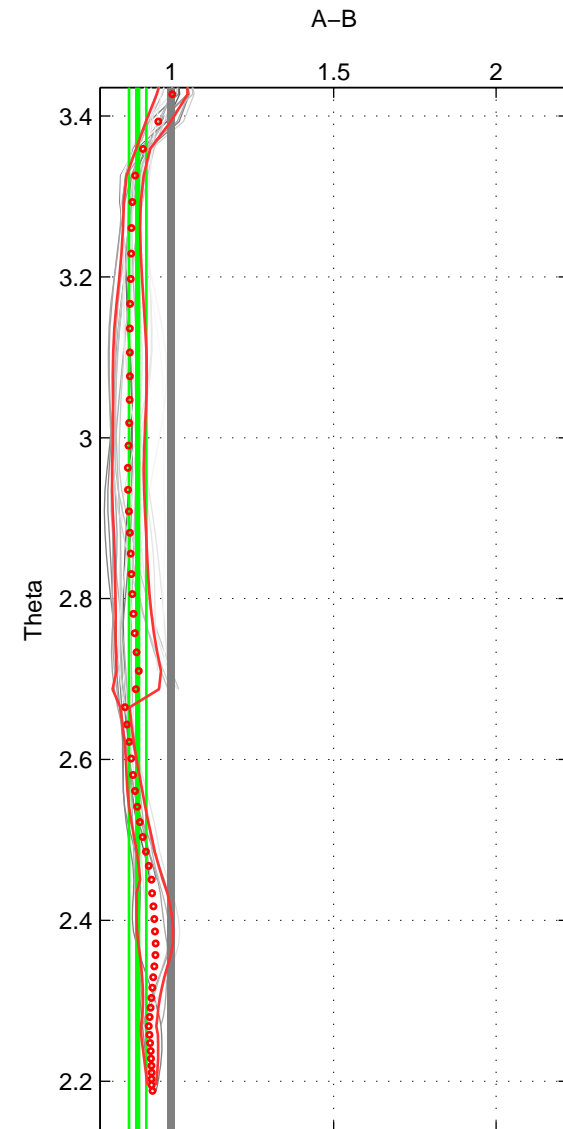

Cruise A (red). Date: Aug 2012 Cruisename: 281-45CE20120105

Cruise B (blue). Date: Jul 1990 Cruisename: 295-64TR19900701

*** "Favourite" values are means of spaces 1 2.

	Offset	O.StDev	Ratio	R.Stdev	Rating
SIGMA:	-0.643	0.319	0.954	0.024	4
THETA:	-2.081	0.619	0.897	0.027	4
DEPTH:	1.709	2.058	1.127	0.149	3
FAV.:	-1.362	0.469	0.925	0.025	4

Profiles of A: 5
 Profiles of B: 4
 Diff profs : 20
 WMoffset (A-B): -0.64265
 WMoffset stdev: 0.31869
 WMratio (A/B): 0.95371
 WMratio stdev: 0.023732

Quality (1-5): 4

Profiles of A: 5
 Profiles of B: 4
 Diff profs : 20
 WMoffset (A-B): -2.0809
 WMoffset stdev: 0.61936
 WMratio (A/B): 0.89726
 WMratio stdev: 0.026697

Quality (1-5): 4

Profiles of A: 5
 Profiles of B: 4
 Diff profs : 20
 WMoffset (A-B): 1.7085
 WMoffset stdev: 2.0584
 WMratio (A/B): 1.1274
 WMratio stdev: 0.14867

Quality (1-5): 3