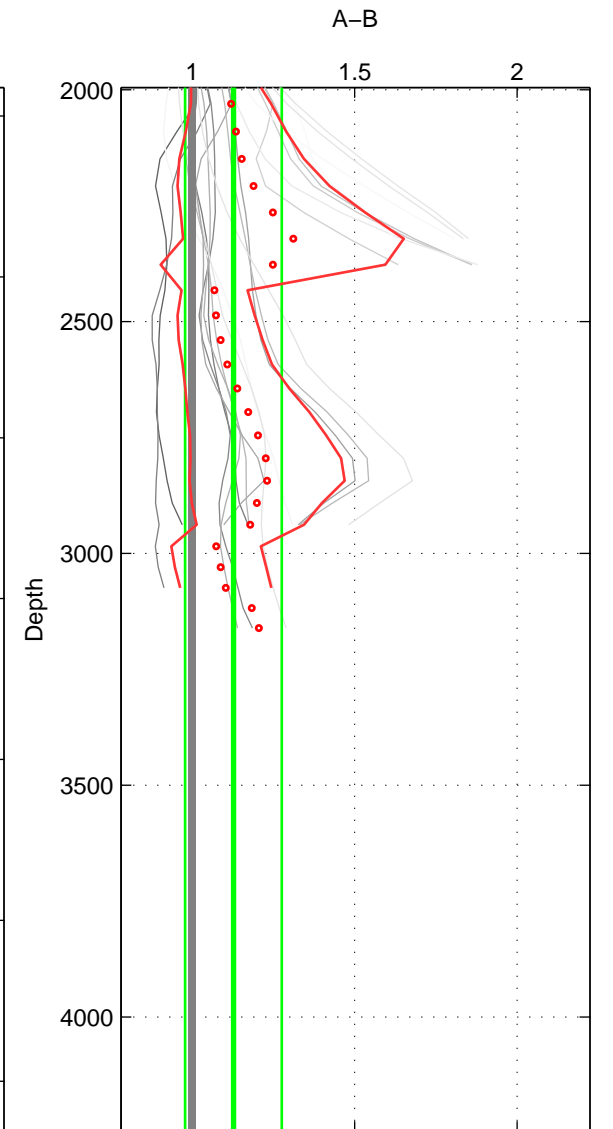

Cruise A (red). Date: Aug 2012 Cruisename: 281-45CE20120105

Cruise B (blue). Date: Jul 1990 Cruisename: 295-64TR19900701

*** "Favourite" values are means of spaces 1 2.

	Offset	O.StDev	Ratio	R.Stdev	Rating
SIGMA:	-0.643	0.319	0.954	0.024	4
THETA:	-2.081	0.619	0.897	0.027	4
DEPTH:	1.709	2.058	1.127	0.149	3
FAV.:	-1.362	0.469	0.925	0.025	4

Profiles of A: 5
 Profiles of B: 4
 Diff profs : 20
 WMoffset (A-B): -0.64265
 WMoffset stdev: 0.31869
 WMratio (A/B): 0.95371
 WMratio stdev: 0.023732

Quality (1-5): 4

Profiles of A: 5
 Profiles of B: 4
 Diff profs : 20
 WMoffset (A-B): -2.0809
 WMoffset stdev: 0.61936
 WMratio (A/B): 0.89726
 WMratio stdev: 0.026697

Quality (1-5): 4

Profiles of A: 5
 Profiles of B: 4
 Diff profs : 20
 WMoffset (A-B): 1.7085
 WMoffset stdev: 2.0584
 WMratio (A/B): 1.1274
 WMratio stdev: 0.14867

Quality (1-5): 3