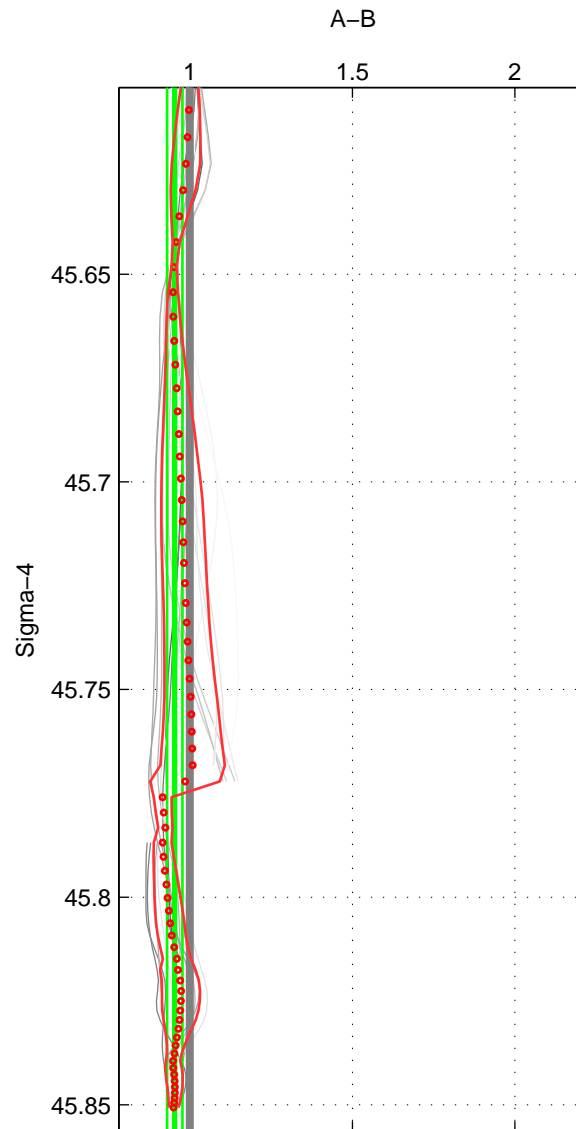

Cruise A (red). Date: Aug 2012 Cruisename: 281-45CE20120105

Cruise B (blue). Date: Jul 1990 Cruisename: 295-64TR19900701

*** "Favourite" values are means of spaces 1 2.

	Offset	O.StDev	Ratio	R.Stdev	Rating
SIGMA:	-0.643	0.319	0.954	0.024	4
THETA:	-2.081	0.619	0.897	0.027	4
DEPTH:	1.709	2.058	1.127	0.149	3
FAV.:	-1.362	0.469	0.925	0.025	4

Profiles of A: 5
 Profiles of B: 4
 Diff profs : 20
 WMoffset (A-B): -0.64265
 WMoffset stdev: 0.31869
 WMratio (A/B): 0.95371
 WMratio stdev: 0.023732

Quality (1-5): 4

Profiles of A: 5
 Profiles of B: 4
 Diff profs : 20
 WMoffset (A-B): -2.0809
 WMoffset stdev: 0.61936
 WMratio (A/B): 0.89726
 WMratio stdev: 0.026697

Quality (1-5): 4

Profiles of A: 5
 Profiles of B: 4
 Diff profs : 20
 WMoffset (A-B): 1.7085
 WMoffset stdev: 2.0584
 WMratio (A/B): 1.1274
 WMratio stdev: 0.14867

Quality (1-5): 3