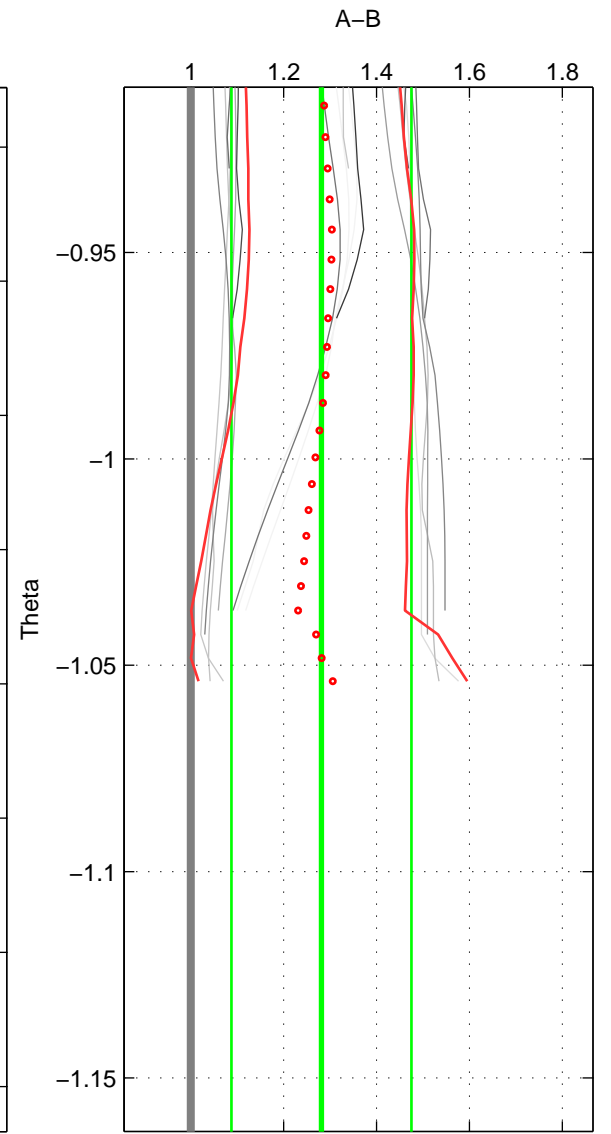

Cruise A (red). Date: Jun 2002 Cruisename: 49-316N20020530

Cruise B (blue). Date: Sep 1980 Cruisename: 111-77YM19800811

*** "Favourite" values are means of spaces 1 2.

	Offset	O.StDev	Ratio	R.Stdev	Rating
SIGMA:	3.309	0.664	1.402	0.112	4
THETA:	2.326	1.392	1.281	0.194	4
DEPTH:	3.650	0.916	1.492	0.157	3
FAV.:	2.817	1.028	1.342	0.153	4

Profiles of A: 6
 Profiles of B: 3
 Diff profs : 17
 WMoffset (A-B): 3.309
 WMoffset stdev: 0.66396
 WMratio (A/B): 1.4024
 WMratio stdev: 0.11226

Quality (1-5): 4

Profiles of A: 6
 Profiles of B: 3
 Diff profs : 17
 WMoffset (A-B): 2.3256
 WMoffset stdev: 1.3921
 WMratio (A/B): 1.2814
 WMratio stdev: 0.19395

Quality (1-5): 4

Profiles of A: 6
 Profiles of B: 3
 Diff profs : 17
 WMoffset (A-B): 3.6499
 WMoffset stdev: 0.91626
 WMratio (A/B): 1.4924
 WMratio stdev: 0.1567

Quality (1-5): 3

Please note that statistics are bad.