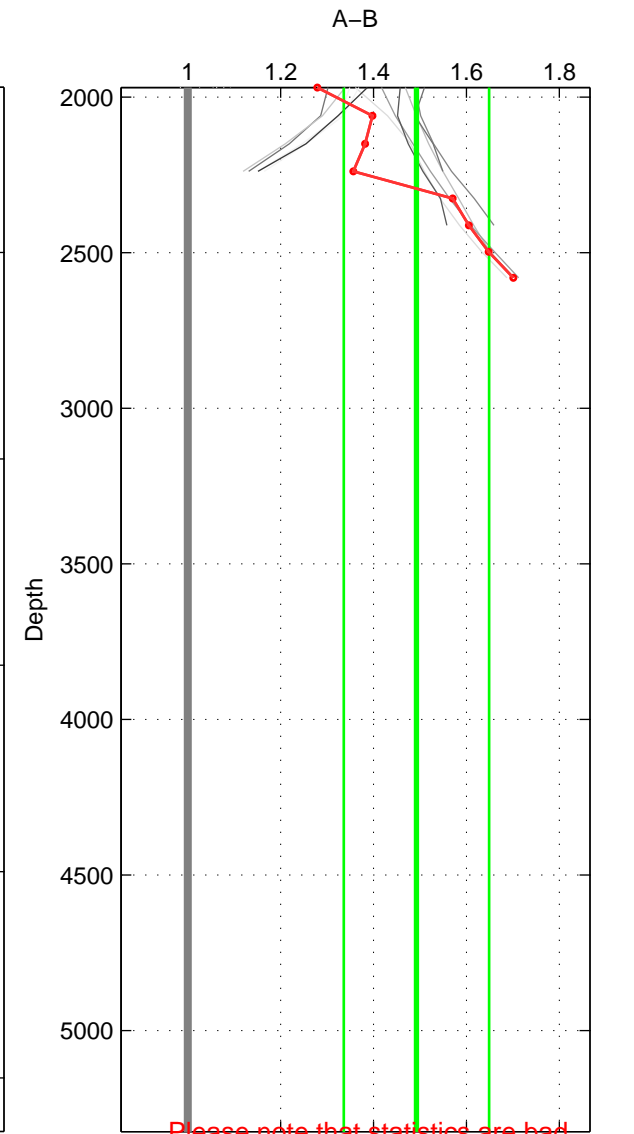

Cruise A (red). Date: Jun 2002 Cruisename: 49-316N20020530

Cruise B (blue). Date: Sep 1980 Cruisename: 111-77YM19800811

*** "Favourite" values are means of spaces 1 2.

	Offset	O.StDev	Ratio	R.Stdev	Rating
SIGMA:	3.309	0.664	1.402	0.112	4
THETA:	2.326	1.392	1.281	0.194	4
DEPTH:	3.650	0.916	1.492	0.157	3
FAV.:	2.817	1.028	1.342	0.153	4

Profiles of A: 6
 Profiles of B: 3
 Diff profs : 17
 WMoffset (A-B): 3.309
 WMoffset stdev: 0.66396
 WMratio (A/B): 1.4024
 WMratio stdev: 0.11226

Quality (1-5): 4

Profiles of A: 6
 Profiles of B: 3
 Diff profs : 17
 WMoffset (A-B): 2.3256
 WMoffset stdev: 1.3921
 WMratio (A/B): 1.2814
 WMratio stdev: 0.19395

Quality (1-5): 4

Profiles of A: 6
 Profiles of B: 3
 Diff profs : 17
 WMoffset (A-B): 3.6499
 WMoffset stdev: 0.91626
 WMratio (A/B): 1.4924
 WMratio stdev: 0.1567

Quality (1-5): 3

Please note that statistics are bad.