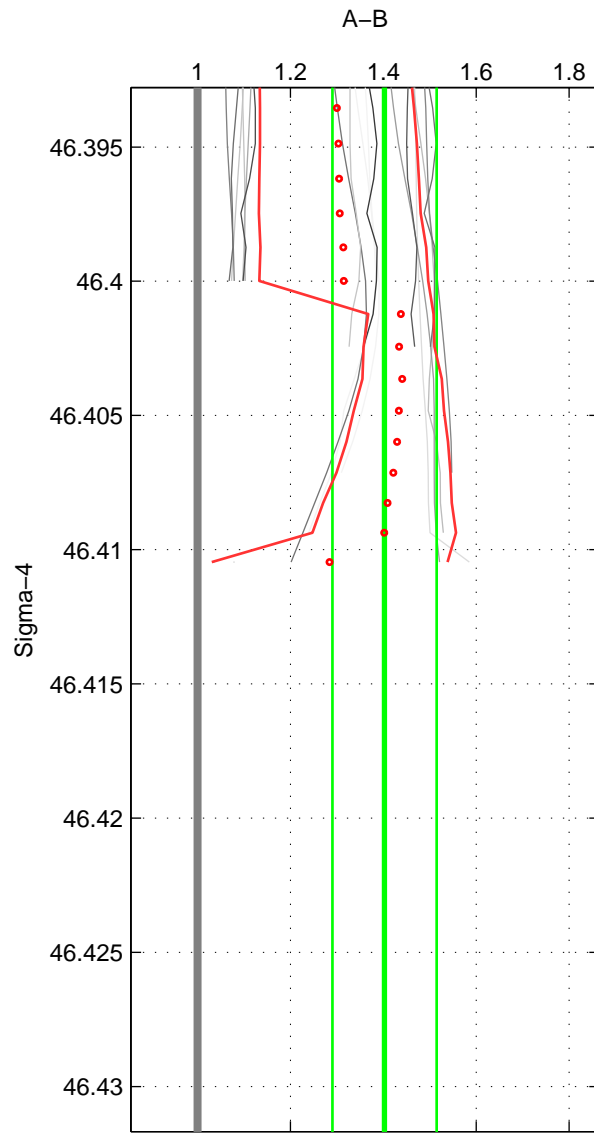

Cruise A (red). Date: Jun 2002 Cruisename: 49-316N20020530

Cruise B (blue). Date: Sep 1980 Cruisename: 111-77YM19800811

*** "Favourite" values are means of spaces 1 2.

	Offset	O.StDev	Ratio	R.Stdev	Rating
SIGMA:	3.309	0.664	1.402	0.112	4
THETA:	2.326	1.392	1.281	0.194	4
DEPTH:	3.650	0.916	1.492	0.157	3
FAV.:	2.817	1.028	1.342	0.153	4

Profiles of A: 6
 Profiles of B: 3
 Diff profs : 17
 WMoffset (A-B): 3.309
 WMoffset stdev: 0.66396
 WMratio (A/B): 1.4024
 WMratio stdev: 0.11226

Quality (1-5): 4

Profiles of A: 6
 Profiles of B: 3
 Diff profs : 17
 WMoffset (A-B): 2.3256
 WMoffset stdev: 1.3921
 WMratio (A/B): 1.2814
 WMratio stdev: 0.19395

Quality (1-5): 4

Profiles of A: 6
 Profiles of B: 3
 Diff profs : 17
 WMoffset (A-B): 3.6499
 WMoffset stdev: 0.91626
 WMratio (A/B): 1.4924
 WMratio stdev: 0.1567

Quality (1-5): 3

Please note that statistics are bad.