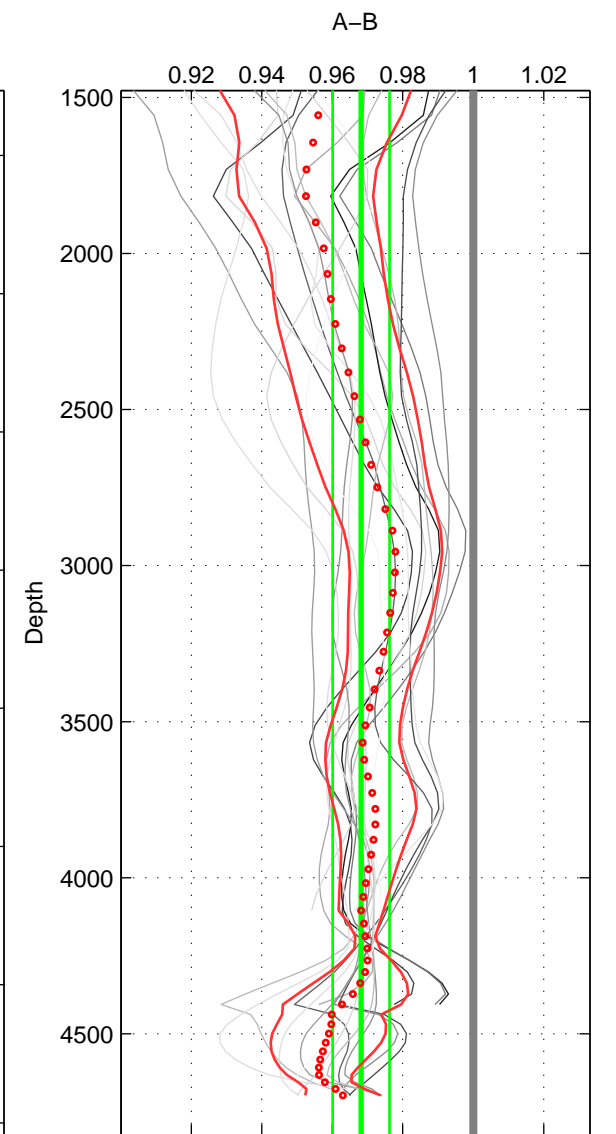

Cruise A (red). Date: Mar 1994 Cruisename: 481-31DS19940126

Cruise B (blue). Date: Mar 1992 Cruisename: 733-90KD19920214

\*\*\* "Favourite" values are means of spaces 1 2 3.

	Offset	O.StDev	Ratio	R.Stdev	Rating
SIGMA:	-3.530	1.158	0.971	0.010	5
THETA:	-3.379	1.136	0.972	0.009	5
DEPTH:	-4.263	1.129	0.968	0.008	5
FAV. :	-3.724	1.141	0.971	0.009	5

Profiles of A: 4  
 Profiles of B: 5  
 Diff profs : 17  
 WMoffset (A-B): -3.53  
 WMoffset stdev: 1.1576  
 WMratio (A/B): 0.97124  
 WMratio stdev: 0.0095041

Quality (1-5): 5

Profiles of A: 4  
 Profiles of B: 5  
 Diff profs : 17  
 WMoffset (A-B): -3.3794  
 WMoffset stdev: 1.1357  
 WMratio (A/B): 0.97247  
 WMratio stdev: 0.0093276

Quality (1-5): 5

Profiles of A: 4  
 Profiles of B: 5  
 Diff profs : 17  
 WMoffset (A-B): -4.2632  
 WMoffset stdev: 1.1286  
 WMratio (A/B): 0.96819  
 WMratio stdev: 0.0080892

Quality (1-5): 5