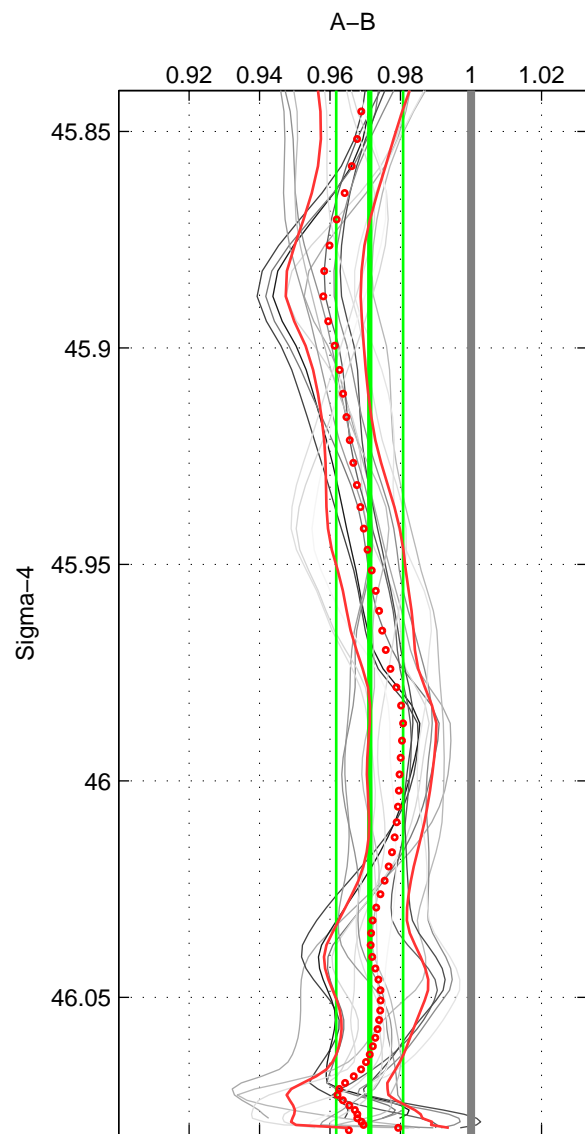

Cruise A (red). Date: Mar 1994 Cruisename: 481-31DS19940126

Cruise B (blue). Date: Mar 1992 Cruisename: 733-90KD19920214

\*\*\* "Favourite" values are means of spaces 1 2 3.

	Offset	O.StDev	Ratio	R.Stdev	Rating
SIGMA:	-3.530	1.158	0.971	0.010	5
THETA:	-3.379	1.136	0.972	0.009	5
DEPTH:	-4.263	1.129	0.968	0.008	5
FAV. :	-3.724	1.141	0.971	0.009	5

Profiles of A: 4  
 Profiles of B: 5  
 Diff profs : 17  
 WMoffset (A-B): -3.53  
 WMoffset stdev: 1.1576  
 WMratio (A/B): 0.97124  
 WMratio stdev: 0.0095041

Quality (1-5): 5

Profiles of A: 4  
 Profiles of B: 5  
 Diff profs : 17  
 WMoffset (A-B): -3.3794  
 WMoffset stdev: 1.1357  
 WMratio (A/B): 0.97247  
 WMratio stdev: 0.0093276

Quality (1-5): 5

Profiles of A: 4  
 Profiles of B: 5  
 Diff profs : 17  
 WMoffset (A-B): -4.2632  
 WMoffset stdev: 1.1286  
 WMratio (A/B): 0.96819  
 WMratio stdev: 0.0080892

Quality (1-5): 5