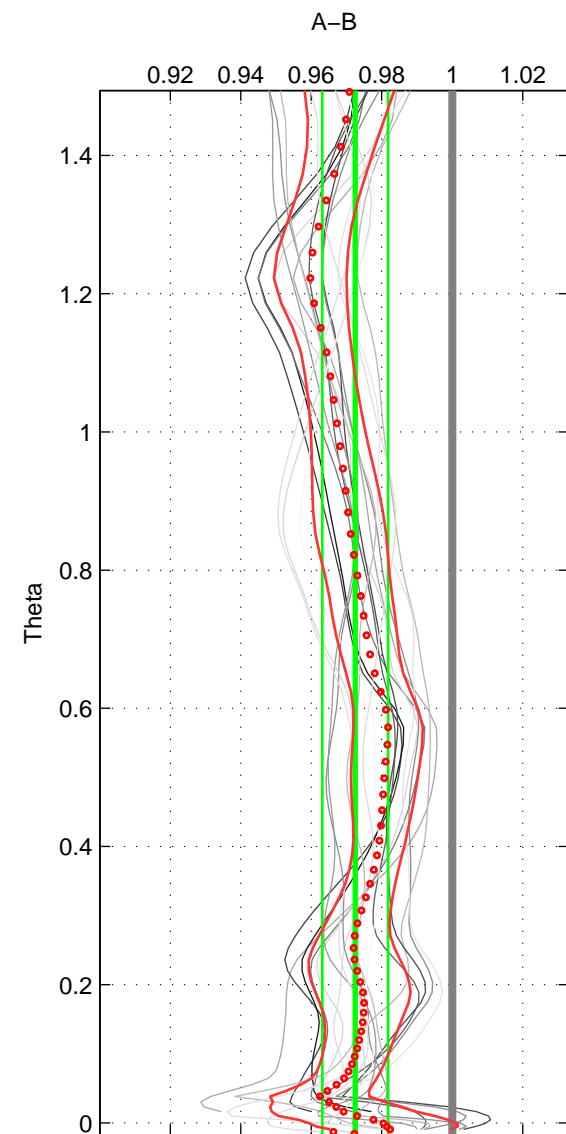

Cruise A (red). Date: Mar 1994 Cruisename: 481-31DS19940126

Cruise B (blue). Date: Mar 1992 Cruisename: 733-90KD19920214

\*\*\* "Favourite" values are means of spaces 1 2 3.

	Offset	O.StDev	Ratio	R.Stdev	Rating
SIGMA:	-3.530	1.158	0.971	0.010	5
THETA:	-3.379	1.136	0.972	0.009	5
DEPTH:	-4.263	1.129	0.968	0.008	5
FAV. :	-3.724	1.141	0.971	0.009	5

Profiles of A: 4  
 Profiles of B: 5  
 Diff profs : 17  
 WMoffset (A-B): -3.53  
 WMoffset stdev: 1.1576  
 WMratio (A/B): 0.97124  
 WMratio stdev: 0.0095041

Quality (1-5): 5

Profiles of A: 4  
 Profiles of B: 5  
 Diff profs : 17  
 WMoffset (A-B): -3.3794  
 WMoffset stdev: 1.1357  
 WMratio (A/B): 0.97247  
 WMratio stdev: 0.0093276

Quality (1-5): 5

Profiles of A: 4  
 Profiles of B: 5  
 Diff profs : 17  
 WMoffset (A-B): -4.2632  
 WMoffset stdev: 1.1286  
 WMratio (A/B): 0.96819  
 WMratio stdev: 0.0080892

Quality (1-5): 5