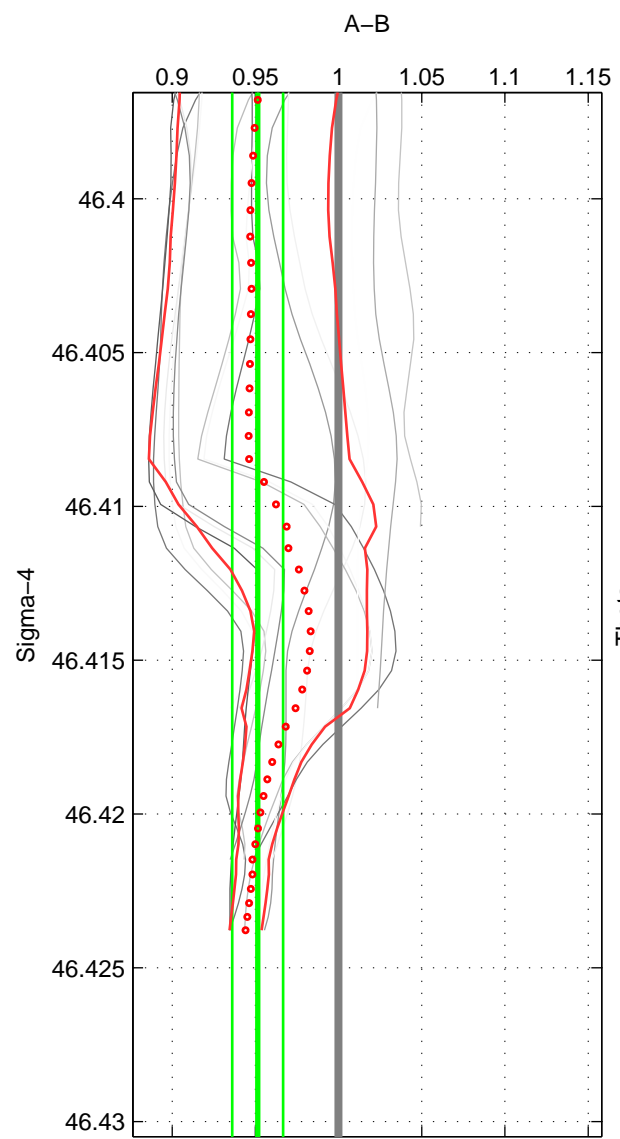

Cruise A (red). Date: Jul 1984 Cruisename: 1-06AQ19840719

Cruise B (blue). Date: May 1995 Cruisename: 92-58JH19950427

*** "Favourite" values are means of spaces 1 2.

	Offset	O.StDev	Ratio	R.Stdev	Rating
SIGMA:	-0.554	0.177	0.951	0.015	4
THETA:	-0.500	0.208	0.956	0.018	4
DEPTH:	-0.275	0.386	0.975	0.034	3
FAV. :	-0.527	0.192	0.954	0.017	4

Profiles of A: 6
 Profiles of B: 4
 Diff profs : 14
 WMoffset (A-B): -0.554
 WMoffset stdev: 0.1774
 WMratio (A/B): 0.95141
 WMratio stdev: 0.015316

Quality (1-5): 4

Profiles of A: 6
 Profiles of B: 4
 Diff profs : 14
 WMoffset (A-B): -0.49954
 WMoffset stdev: 0.20751
 WMratio (A/B): 0.95607
 WMratio stdev: 0.017997

Quality (1-5): 4

Profiles of A: 6
 Profiles of B: 4
 Diff profs : 14
 WMoffset (A-B): -0.27484
 WMoffset stdev: 0.38554
 WMratio (A/B): 0.9753
 WMratio stdev: 0.03436

Quality (1-5): 3