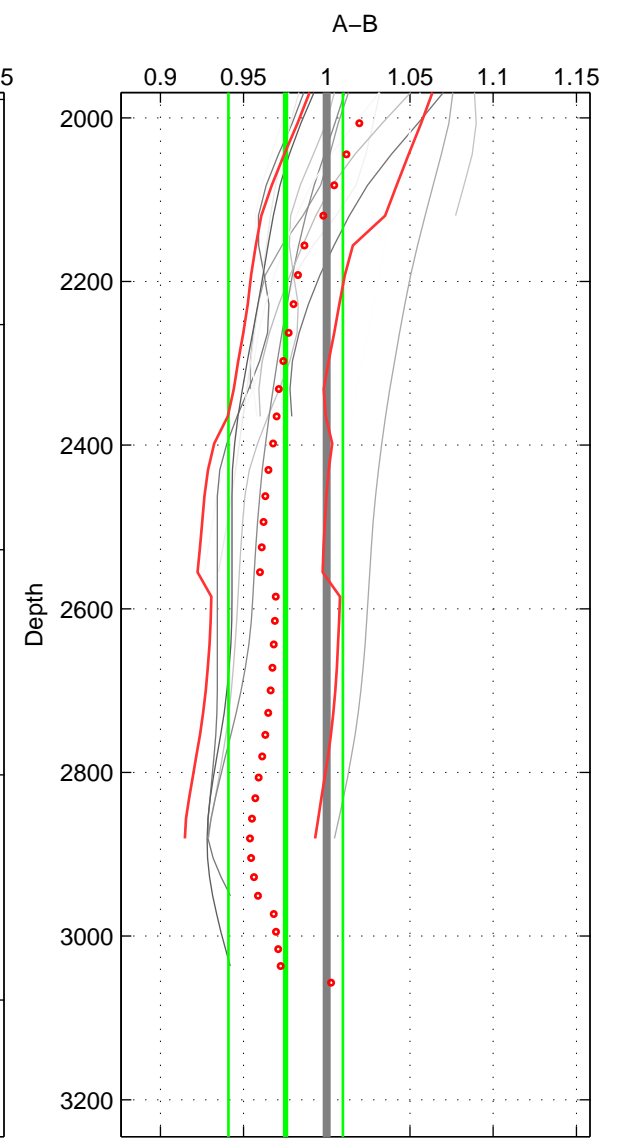

Cruise A (red). Date: Jul 1984 Cruisename: 1-06AQ19840719

Cruise B (blue). Date: May 1995 Cruisename: 92-58JH19950427

*** "Favourite" values are means of spaces 1 2.

	Offset	O.StDev	Ratio	R.Stdev	Rating
SIGMA:	-0.554	0.177	0.951	0.015	4
THETA:	-0.500	0.208	0.956	0.018	4
DEPTH:	-0.275	0.386	0.975	0.034	3
FAV. :	-0.527	0.192	0.954	0.017	4

Profiles of A: 6
 Profiles of B: 4
 Diff profs : 14
 WMoffset (A-B): -0.554
 WMoffset stdev: 0.1774
 WMratio (A/B): 0.95141
 WMratio stdev: 0.015316

Quality (1-5): 4

Profiles of A: 6
 Profiles of B: 4
 Diff profs : 14
 WMoffset (A-B): -0.49954
 WMoffset stdev: 0.20751
 WMratio (A/B): 0.95607
 WMratio stdev: 0.017997

Quality (1-5): 4

Profiles of A: 6
 Profiles of B: 4
 Diff profs : 14
 WMoffset (A-B): -0.27484
 WMoffset stdev: 0.38554
 WMratio (A/B): 0.9753
 WMratio stdev: 0.03436

Quality (1-5): 3