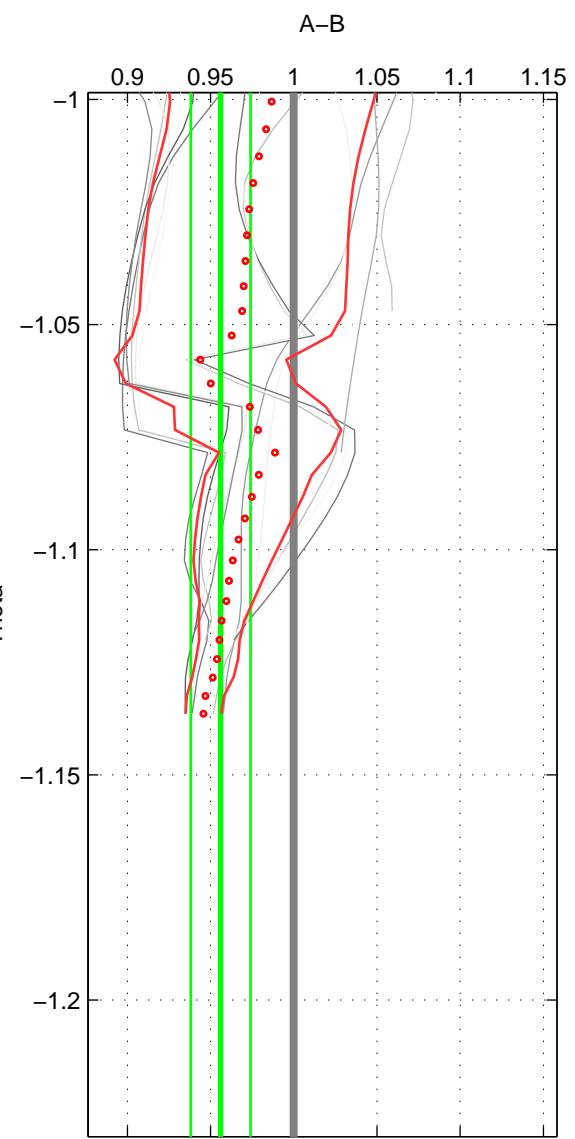

Cruise A (red). Date: Jul 1984 Cruisename: 1-06AQ19840719

Cruise B (blue). Date: May 1995 Cruisename: 92-58JH19950427

*** "Favourite" values are means of spaces 1 2.

	Offset	O.StDev	Ratio	R.Stdev	Rating
SIGMA:	-0.554	0.177	0.951	0.015	4
THETA:	-0.500	0.208	0.956	0.018	4
DEPTH:	-0.275	0.386	0.975	0.034	3
FAV. :	-0.527	0.192	0.954	0.017	4

Profiles of A: 6
 Profiles of B: 4
 Diff profs : 14
 WMoffset (A-B): -0.554
 WMoffset stdev: 0.1774
 WMratio (A/B): 0.95141
 WMratio stdev: 0.015316

Quality (1-5): 4

Profiles of A: 6
 Profiles of B: 4
 Diff profs : 14
 WMoffset (A-B): -0.49954
 WMoffset stdev: 0.20751
 WMratio (A/B): 0.95607
 WMratio stdev: 0.017997

Quality (1-5): 4

Profiles of A: 6
 Profiles of B: 4
 Diff profs : 14
 WMoffset (A-B): -0.27484
 WMoffset stdev: 0.38554
 WMratio (A/B): 0.9753
 WMratio stdev: 0.03436

Quality (1-5): 3