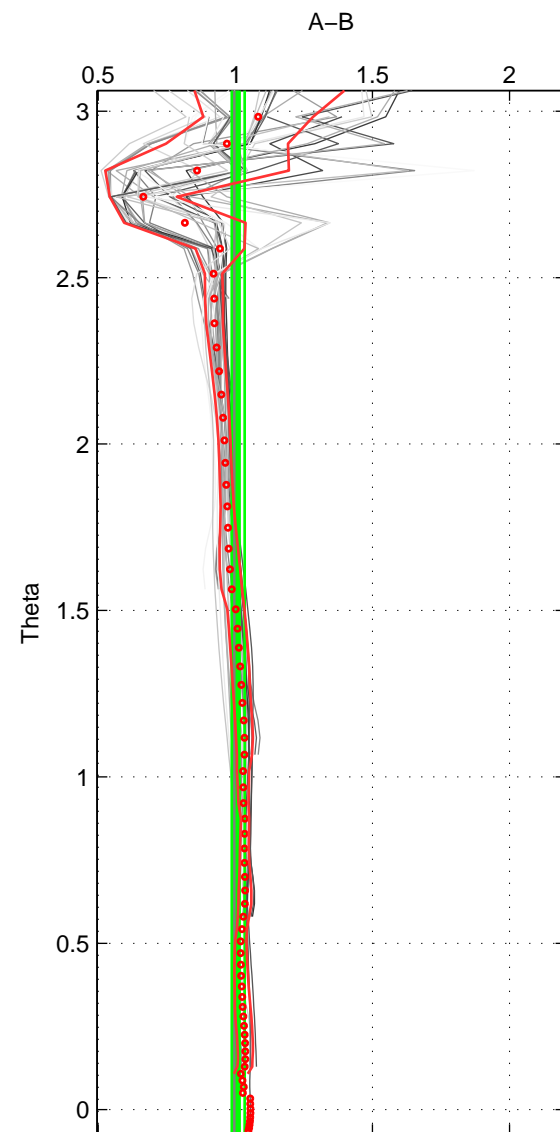

Cruise A (red). Date: Apr 2013 Cruisename: 218-29HE20130320

Cruise B (blue). Date: Apr 1995 Cruisename: 320-74JC19950320

*** "Favourite" values are means of spaces 1 2 3.

	Offset	O.StDev	Ratio	R.Stdev	Rating
SIGMA:	0.003	2.078	1.014	0.032	5
THETA:	-0.019	1.705	1.010	0.024	5
DEPTH:	-4.175	2.780	0.904	0.067	5
FAV. :	-1.397	2.188	0.976	0.041	5

Profiles of A: 5
 Profiles of B: 11
 Diff profs : 39
 WMoffset (A-B): 0.0033299
 WMoffset stdev: 2.078
 WMratio (A/B): 1.014
 WMratio stdev: 0.032328

Quality (1-5): 5

Profiles of A: 5
 Profiles of B: 11
 Diff profs : 39
 WMoffset (A-B): -0.018682
 WMoffset stdev: 1.7049
 WMratio (A/B): 1.0104
 WMratio stdev: 0.023856

Quality (1-5): 5

Profiles of A: 5
 Profiles of B: 11
 Diff profs : 39
 WMoffset (A-B): -4.1754
 WMoffset stdev: 2.7799
 WMratio (A/B): 0.90375
 WMratio stdev: 0.067074

Quality (1-5): 5