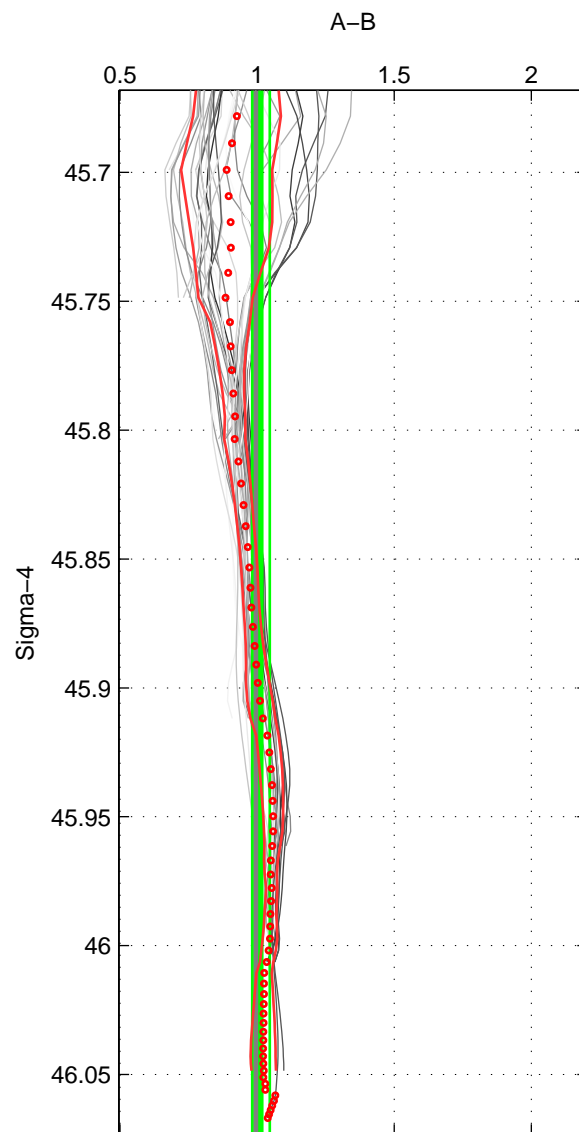

Cruise A (red). Date: Apr 2013 Cruisename: 218-29HE20130320

Cruise B (blue). Date: Apr 1995 Cruisename: 320-74JC19950320

*** "Favourite" values are means of spaces 1 2 3.

	Offset	O.StDev	Ratio	R.Stdev	Rating
SIGMA:	0.003	2.078	1.014	0.032	5
THETA:	-0.019	1.705	1.010	0.024	5
DEPTH:	-4.175	2.780	0.904	0.067	5
FAV. :	-1.397	2.188	0.976	0.041	5

Profiles of A: 5
 Profiles of B: 11
 Diff profs : 39
 WMoffset (A-B): 0.0033299
 WMoffset stdev: 2.078
 WMratio (A/B): 1.014
 WMratio stdev: 0.032328

Quality (1-5): 5

Profiles of A: 5
 Profiles of B: 11
 Diff profs : 39
 WMoffset (A-B): -0.018682
 WMoffset stdev: 1.7049
 WMratio (A/B): 1.0104
 WMratio stdev: 0.023856

Quality (1-5): 5

Profiles of A: 5
 Profiles of B: 11
 Diff profs : 39
 WMoffset (A-B): -4.1754
 WMoffset stdev: 2.7799
 WMratio (A/B): 0.90375
 WMratio stdev: 0.067074

Quality (1-5): 5