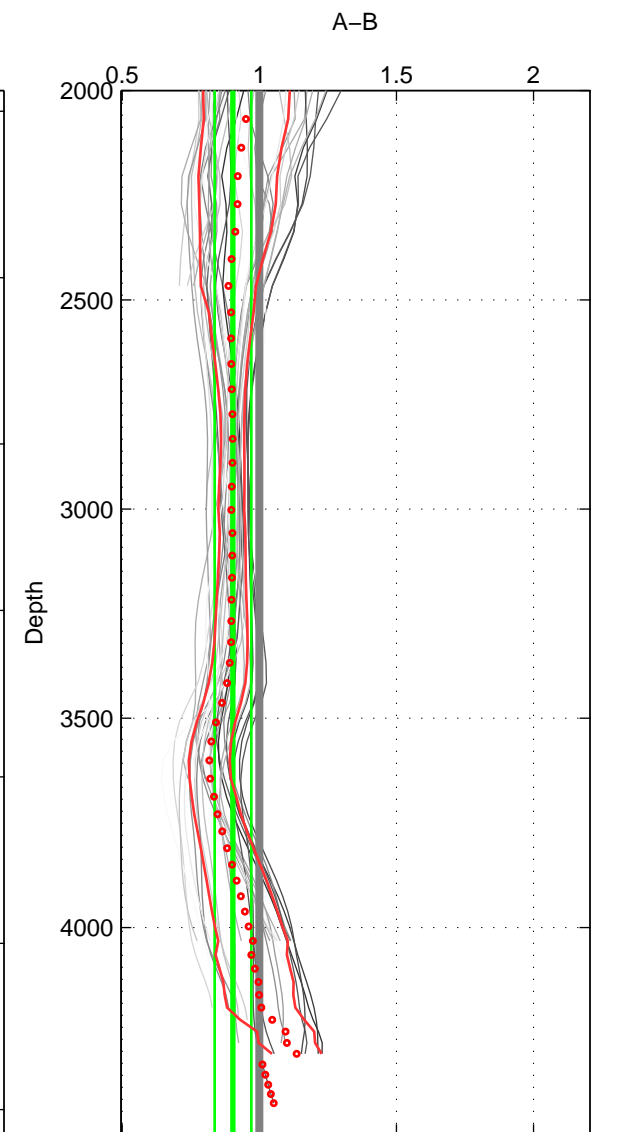

Cruise A (red). Date: Apr 2013 Cruisename: 218-29HE20130320

Cruise B (blue). Date: Apr 1995 Cruisename: 320-74JC19950320

*** "Favourite" values are means of spaces 1 2 3.

	Offset	O.StDev	Ratio	R.Stdev	Rating
SIGMA:	0.003	2.078	1.014	0.032	5
THETA:	-0.019	1.705	1.010	0.024	5
DEPTH:	-4.175	2.780	0.904	0.067	5
FAV. :	-1.397	2.188	0.976	0.041	5

Profiles of A: 5
 Profiles of B: 11
 Diff profs : 39
 WMoffset (A-B): 0.0033299
 WMoffset stdev: 2.078
 WMratio (A/B): 1.014
 WMratio stdev: 0.032328

Quality (1-5): 5

Profiles of A: 5
 Profiles of B: 11
 Diff profs : 39
 WMoffset (A-B): -0.018682
 WMoffset stdev: 1.7049
 WMratio (A/B): 1.0104
 WMratio stdev: 0.023856

Quality (1-5): 5

Profiles of A: 5
 Profiles of B: 11
 Diff profs : 39
 WMoffset (A-B): -4.1754
 WMoffset stdev: 2.7799
 WMratio (A/B): 0.90375
 WMratio stdev: 0.067074

Quality (1-5): 5