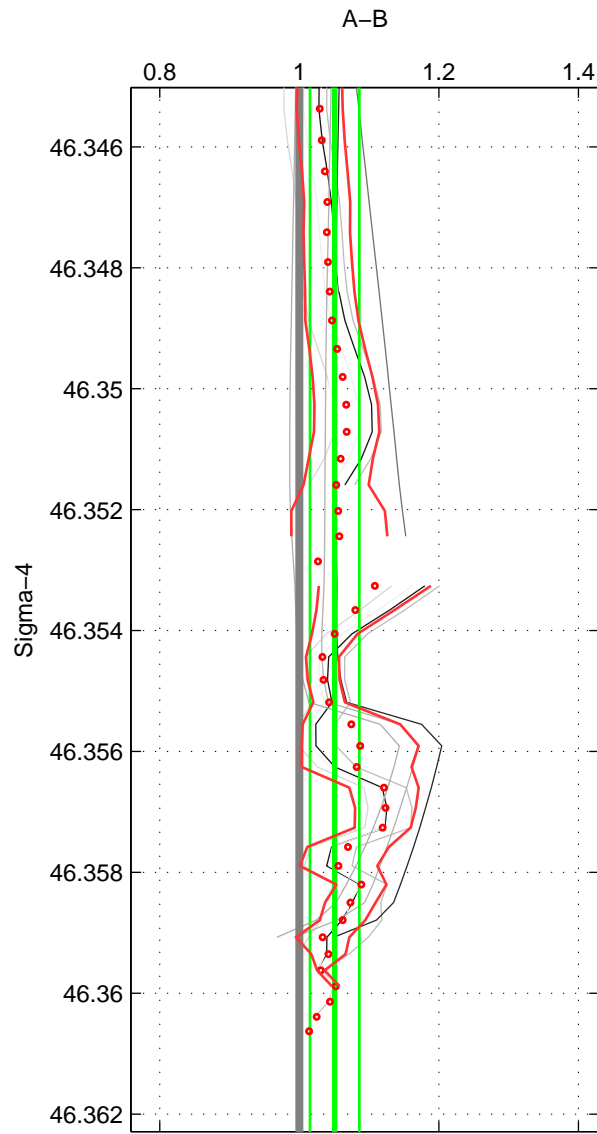

Cruise A (red). Date: Sep 1993 Cruisename: 33-18SN19950803

Cruise B (blue). Date: Oct 2009 Cruisename: 47-18SN20090917

*** "Favourite" values are those of space 1.

	Offset	O.StDev	Ratio	R.Stdev	Rating
SIGMA:	0.595	0.411	1.051	0.035	4
THETA:	0.663	0.418	1.041	0.035	3
DEPTH:	-0.068	0.623	0.995	0.047	3
FAV.:	0.595	0.411	1.051	0.035	4

Profiles of A: 3
 Profiles of B: 6
 Diff profs: 10
 WMoffset (A-B): 0.59505
 WMoffset stdev: 0.41125
 WMratio (A/B): 1.0506
 WMratio stdev: 0.035393

Quality (1-5): 4

Profiles of A: 3
 Profiles of B: 6
 Diff profs: 10
 WMoffset (A-B): 0.66345
 WMoffset stdev: 0.41838
 WMratio (A/B): 1.0414
 WMratio stdev: 0.034881

Quality (1-5): 3

Profiles of A: 3
 Profiles of B: 7
 Diff profs: 12
 WMoffset (A-B): -0.068388
 WMoffset stdev: 0.62265
 WMratio (A/B): 0.99544
 WMratio stdev: 0.046828

Quality (1-5): 3