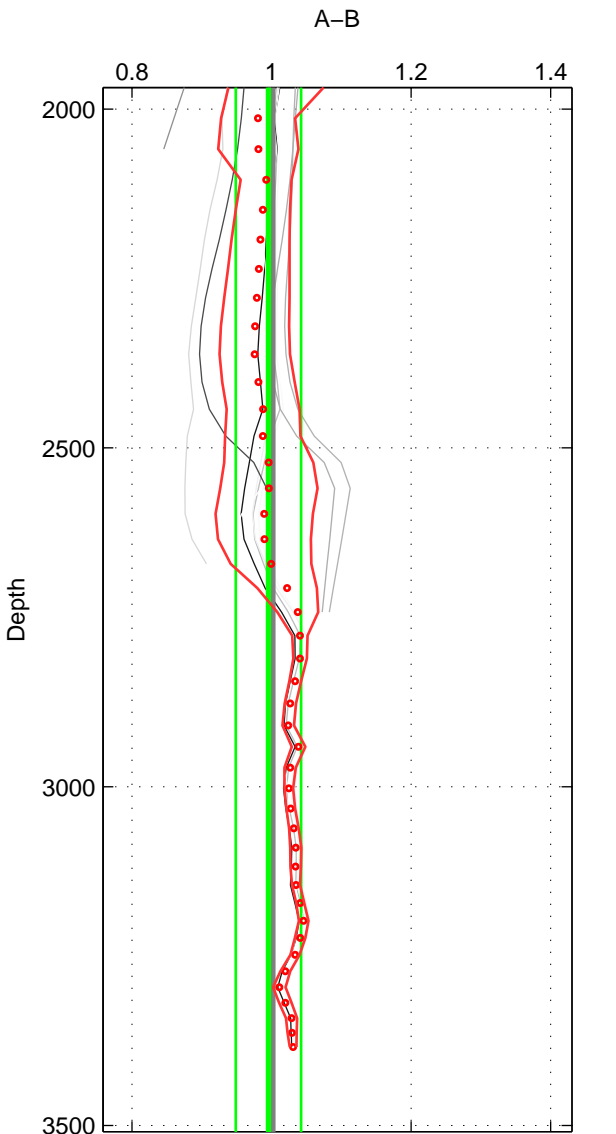

Cruise A (red). Date: Sep 1993 Cruisename: 33-18SN19950803

Cruise B (blue). Date: Oct 2009 Cruisename: 47-18SN20090917

*** "Favourite" values are those of space 1.

	Offset	O.StDev	Ratio	R.Stdev	Rating
SIGMA:	0.595	0.411	1.051	0.035	4
THETA:	0.663	0.418	1.041	0.035	3
DEPTH:	-0.068	0.623	0.995	0.047	3
FAV.:	0.595	0.411	1.051	0.035	4

Profiles of A: 3
 Profiles of B: 6
 Diff profs: 10
 WMoffset (A-B): 0.59505
 WMoffset stdev: 0.41125
 WMratio (A/B): 1.0506
 WMratio stdev: 0.035393

Quality (1-5): 4

Profiles of A: 3
 Profiles of B: 6
 Diff profs: 10
 WMoffset (A-B): 0.66345
 WMoffset stdev: 0.41838
 WMratio (A/B): 1.0414
 WMratio stdev: 0.034881

Quality (1-5): 3

Profiles of A: 3
 Profiles of B: 7
 Diff profs: 12
 WMoffset (A-B): -0.068388
 WMoffset stdev: 0.62265
 WMratio (A/B): 0.99544
 WMratio stdev: 0.046828

Quality (1-5): 3