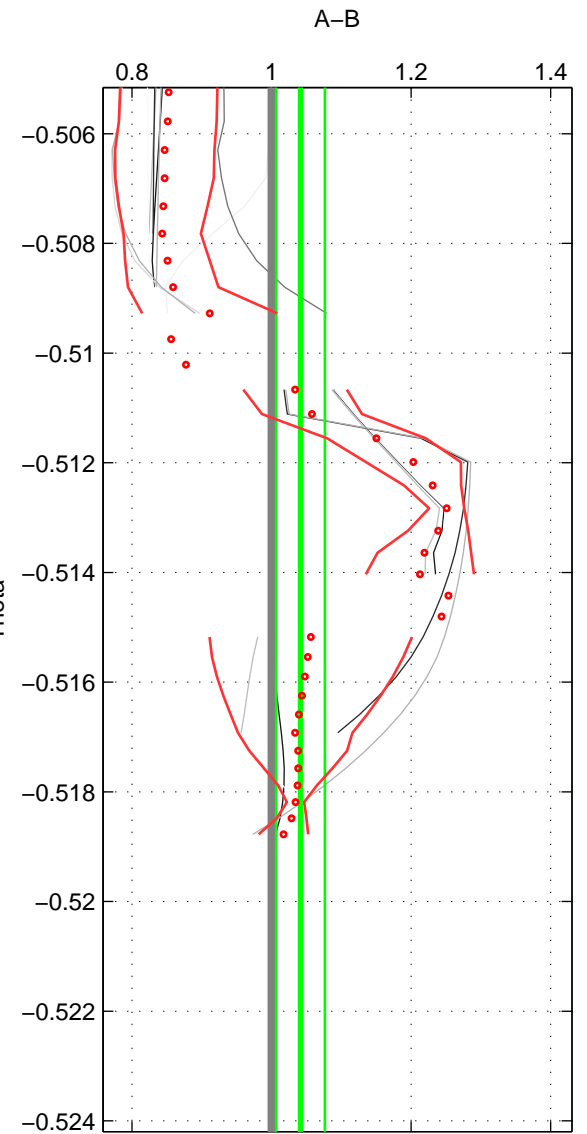

Cruise A (red). Date: Sep 1993 Cruisename: 33-18SN19950803

Cruise B (blue). Date: Oct 2009 Cruisename: 47-18SN20090917

*** "Favourite" values are those of space 1.

	Offset	O.StDev	Ratio	R.Stdev	Rating
SIGMA:	0.595	0.411	1.051	0.035	4
THETA:	0.663	0.418	1.041	0.035	3
DEPTH:	-0.068	0.623	0.995	0.047	3
FAV.:	0.595	0.411	1.051	0.035	4

Profiles of A: 3
 Profiles of B: 6
 Diff profs: 10
 WMoffset (A-B): 0.59505
 WMoffset stdev: 0.41125
 WMratio (A/B): 1.0506
 WMratio stdev: 0.035393

Quality (1-5): 4

Profiles of A: 3
 Profiles of B: 6
 Diff profs: 10
 WMoffset (A-B): 0.66345
 WMoffset stdev: 0.41838
 WMratio (A/B): 1.0414
 WMratio stdev: 0.034881

Quality (1-5): 3

Profiles of A: 3
 Profiles of B: 7
 Diff profs: 12
 WMoffset (A-B): -0.068388
 WMoffset stdev: 0.62265
 WMratio (A/B): 0.99544
 WMratio stdev: 0.046828

Quality (1-5): 3