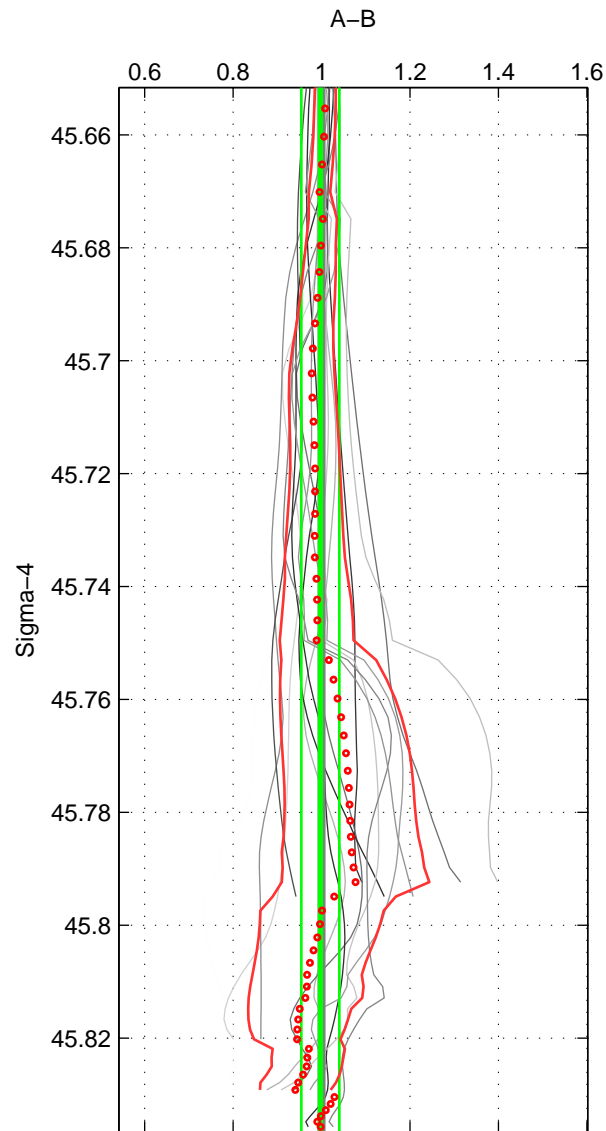

Cruise A (red). Date: Jul 1981 Cruisename: 220-316N19810401
 Cruise B (blue). Date: Jul 1990 Cruisename: 295-64TR19900701

*** "Favourite" values are means of spaces 1 2.

	Offset	O.StDev	Ratio	R.Stdev	Rating
SIGMA:	-0.034	0.503	0.997	0.043	4
THETA:	0.125	0.541	1.009	0.046	4
DEPTH:	-0.089	1.193	0.996	0.093	3
FAV.:	0.046	0.522	1.003	0.045	4

Profiles of A: 4
 Profiles of B: 6
 Diff profs : 15
 WMoffset (A-B): -0.033532
 WMoffset stdev: 0.50257
 WMratio (A/B): 0.99734
 WMratio stdev: 0.042844

Quality (1-5): 4

Profiles of A: 4
 Profiles of B: 6
 Diff profs : 15
 WMoffset (A-B): 0.12488
 WMoffset stdev: 0.54051
 WMratio (A/B): 1.0085
 WMratio stdev: 0.046232

Quality (1-5): 4

Profiles of A: 4
 Profiles of B: 6
 Diff profs : 15
 WMoffset (A-B): -0.088577
 WMoffset stdev: 1.1934
 WMratio (A/B): 0.9965
 WMratio stdev: 0.093069

Quality (1-5): 3