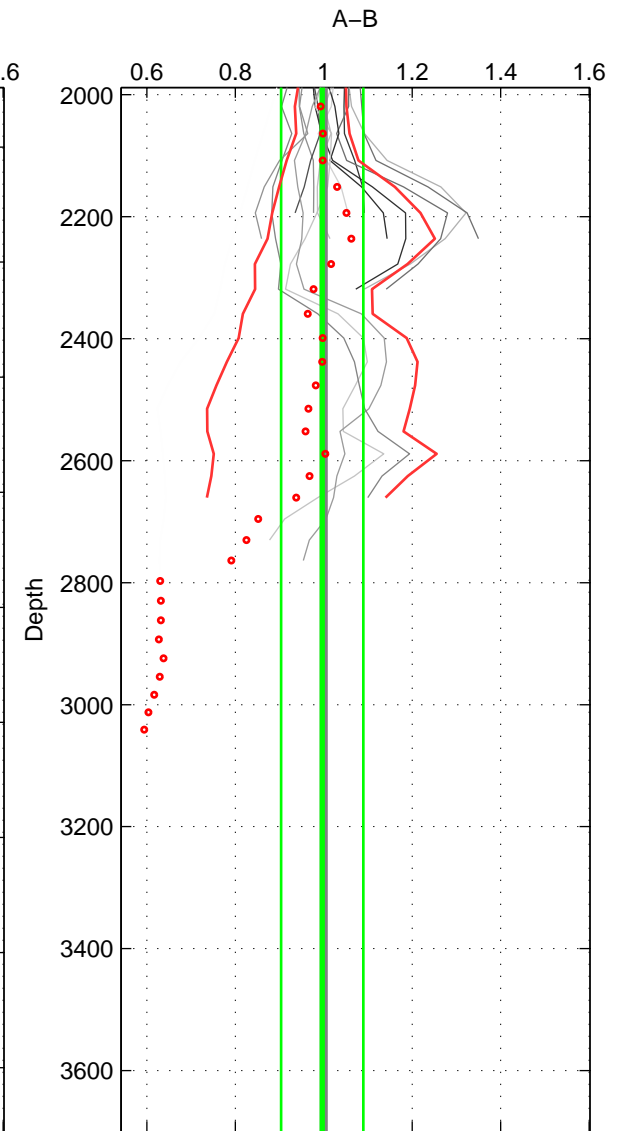

Cruise A (red). Date: Jul 1981 Cruisename: 220-316N19810401
 Cruise B (blue). Date: Jul 1990 Cruisename: 295-64TR19900701

*** "Favourite" values are means of spaces 1 2.

	Offset	O.StDev	Ratio	R.Stdev	Rating
SIGMA:	-0.034	0.503	0.997	0.043	4
THETA:	0.125	0.541	1.009	0.046	4
DEPTH:	-0.089	1.193	0.996	0.093	3
FAV.:	0.046	0.522	1.003	0.045	4

Profiles of A: 4
 Profiles of B: 6
 Diff profs : 15
 WMoffset (A-B): -0.033532
 WMoffset stdev: 0.50257
 WMratio (A/B): 0.99734
 WMratio stdev: 0.042844

Quality (1-5): 4

Profiles of A: 4
 Profiles of B: 6
 Diff profs : 15
 WMoffset (A-B): 0.12488
 WMoffset stdev: 0.54051
 WMratio (A/B): 1.0085
 WMratio stdev: 0.046232

Quality (1-5): 4

Profiles of A: 4
 Profiles of B: 6
 Diff profs : 15
 WMoffset (A-B): -0.088577
 WMoffset stdev: 1.1934
 WMratio (A/B): 0.9965
 WMratio stdev: 0.093069

Quality (1-5): 3