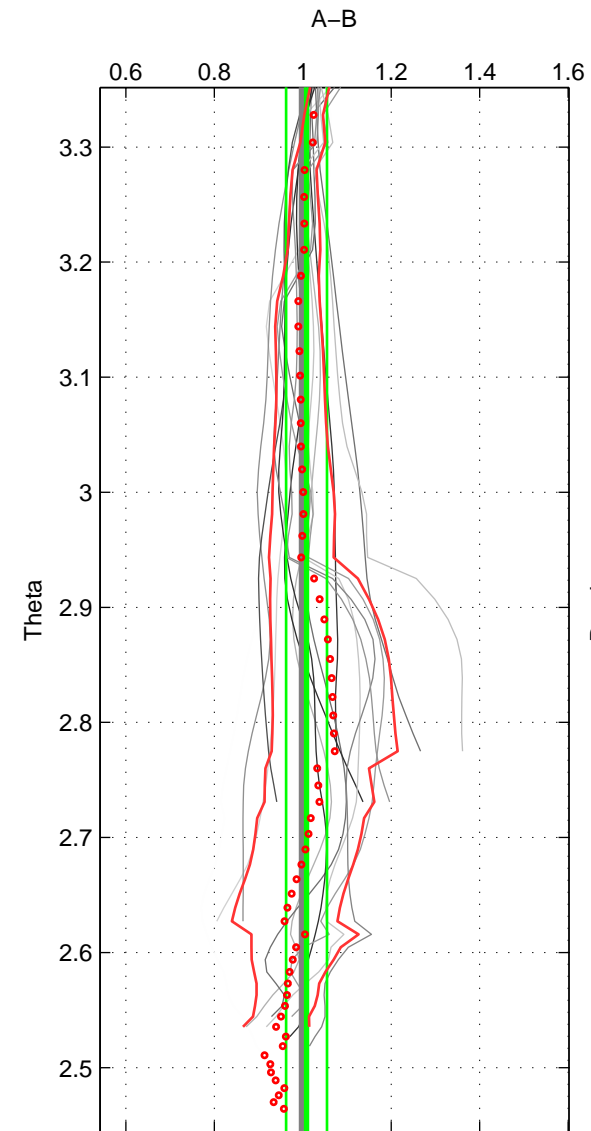

Cruise A (red). Date: Jul 1981 Cruisename: 220-316N19810401
 Cruise B (blue). Date: Jul 1990 Cruisename: 295-64TR19900701

*** "Favourite" values are means of spaces 1 2.

	Offset	O.StDev	Ratio	R.Stdev	Rating
SIGMA:	-0.034	0.503	0.997	0.043	4
THETA:	0.125	0.541	1.009	0.046	4
DEPTH:	-0.089	1.193	0.996	0.093	3
FAV.:	0.046	0.522	1.003	0.045	4

Profiles of A: 4
 Profiles of B: 6
 Diff profs : 15
 WMoffset (A-B): -0.033532
 WMoffset stdev: 0.50257
 WMratio (A/B): 0.99734
 WMratio stdev: 0.042844

Quality (1-5): 4

Profiles of A: 4
 Profiles of B: 6
 Diff profs : 15
 WMoffset (A-B): 0.12488
 WMoffset stdev: 0.54051
 WMratio (A/B): 1.0085
 WMratio stdev: 0.046232

Quality (1-5): 4

Profiles of A: 4
 Profiles of B: 6
 Diff profs : 15
 WMoffset (A-B): -0.088577
 WMoffset stdev: 1.1934
 WMratio (A/B): 0.9965
 WMratio stdev: 0.093069

Quality (1-5): 3