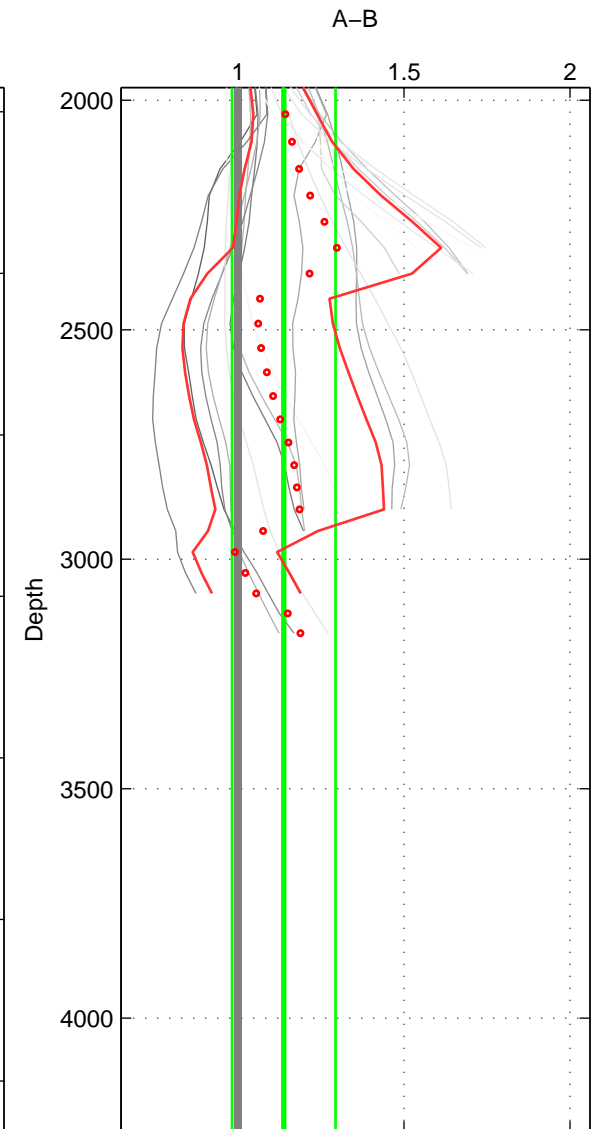

Cruise A (red). Date: Jan 2011 Cruisename: 280-45CE20110103

Cruise B (blue). Date: Jul 1990 Cruisename: 295-64TR19900701

*** "Favourite" values are means of spaces 1 2.

	Offset	O.StDev	Ratio	R.Stdev	Rating
SIGMA:	-0.876	1.055	0.949	0.045	4
THETA:	-2.442	1.413	0.882	0.059	4
DEPTH:	1.769	1.799	1.138	0.156	3
FAV.:	-1.659	1.234	0.915	0.052	4

Profiles of A: 5
 Profiles of B: 4
 Diff profs : 20
 WMoffset (A-B): -0.87606
 WMoffset stdev: 1.0555
 WMratio (A/B): 0.949
 WMratio stdev: 0.045429

Quality (1-5): 4

Profiles of A: 5
 Profiles of B: 4
 Diff profs : 20
 WMoffset (A-B): -2.4417
 WMoffset stdev: 1.4126
 WMratio (A/B): 0.88154
 WMratio stdev: 0.059069

Quality (1-5): 4

Profiles of A: 5
 Profiles of B: 4
 Diff profs : 20
 WMoffset (A-B): 1.7688
 WMoffset stdev: 1.7992
 WMratio (A/B): 1.1381
 WMratio stdev: 0.15582

Quality (1-5): 3