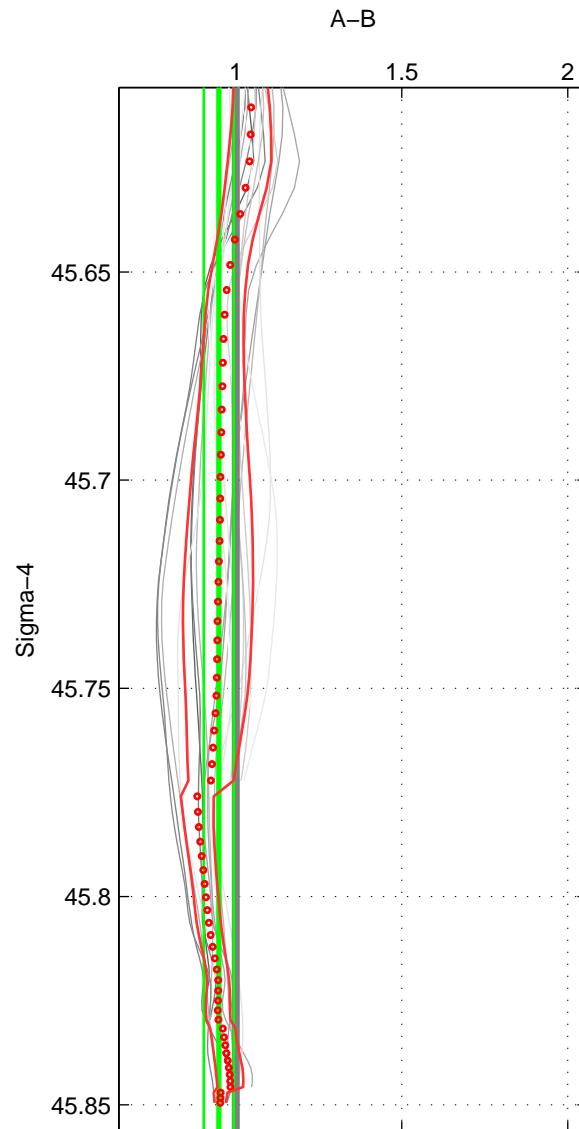

Cruise A (red). Date: Jan 2011 Cruisename: 280-45CE20110103

Cruise B (blue). Date: Jul 1990 Cruisename: 295-64TR19900701

*** "Favourite" values are means of spaces 1 2.

	Offset	O.StDev	Ratio	R.Stdev	Rating
SIGMA:	-0.876	1.055	0.949	0.045	4
THETA:	-2.442	1.413	0.882	0.059	4
DEPTH:	1.769	1.799	1.138	0.156	3
FAV.:	-1.659	1.234	0.915	0.052	4

Profiles of A: 5
 Profiles of B: 4
 Diff profs : 20
 WMoffset (A-B): -0.87606
 WMoffset stdev: 1.0555
 WMratio (A/B): 0.949
 WMratio stdev: 0.045429

Quality (1-5): 4

Profiles of A: 5
 Profiles of B: 4
 Diff profs : 20
 WMoffset (A-B): -2.4417
 WMoffset stdev: 1.4126
 WMratio (A/B): 0.88154
 WMratio stdev: 0.059069

Quality (1-5): 4

Profiles of A: 5
 Profiles of B: 4
 Diff profs : 20
 WMoffset (A-B): 1.7688
 WMoffset stdev: 1.7992
 WMratio (A/B): 1.1381
 WMratio stdev: 0.15582

Quality (1-5): 3