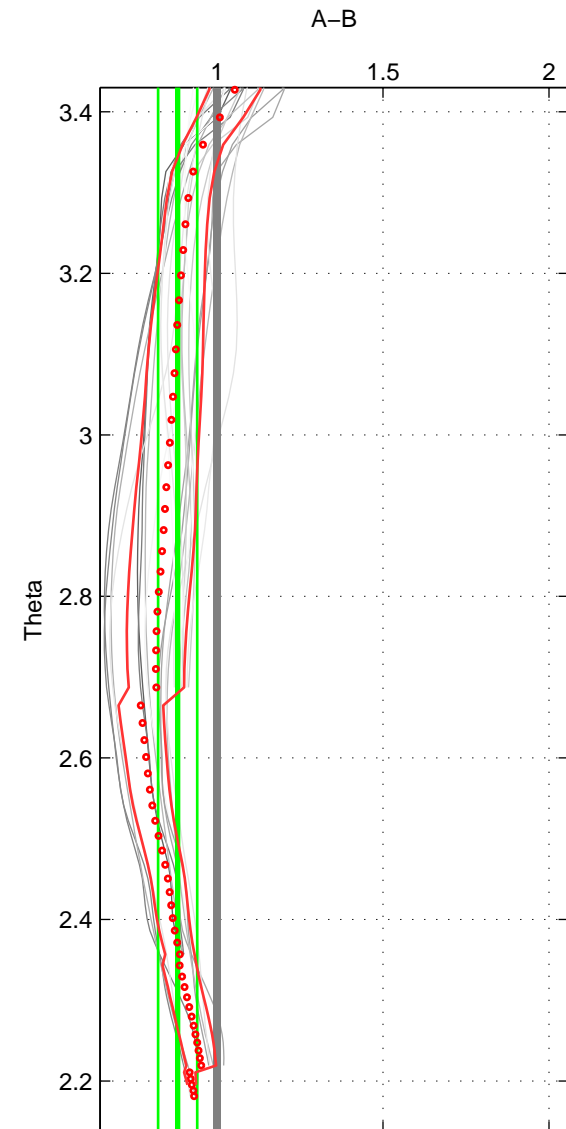

Cruise A (red). Date: Jan 2011 Cruisename: 280-45CE20110103

Cruise B (blue). Date: Jul 1990 Cruisename: 295-64TR19900701

*** "Favourite" values are means of spaces 1 2.

	Offset	O.StDev	Ratio	R.Stdev	Rating
SIGMA:	-0.876	1.055	0.949	0.045	4
THETA:	-2.442	1.413	0.882	0.059	4
DEPTH:	1.769	1.799	1.138	0.156	3
FAV.:	-1.659	1.234	0.915	0.052	4

Profiles of A: 5
 Profiles of B: 4
 Diff profs : 20
 WMoffset (A-B): -0.87606
 WMoffset stdev: 1.0555
 WMratio (A/B): 0.949
 WMratio stdev: 0.045429

Quality (1-5): 4

Profiles of A: 5
 Profiles of B: 4
 Diff profs : 20
 WMoffset (A-B): -2.4417
 WMoffset stdev: 1.4126
 WMratio (A/B): 0.88154
 WMratio stdev: 0.059069

Quality (1-5): 4

Profiles of A: 5
 Profiles of B: 4
 Diff profs : 20
 WMoffset (A-B): 1.7688
 WMoffset stdev: 1.7992
 WMratio (A/B): 1.1381
 WMratio stdev: 0.15582

Quality (1-5): 3