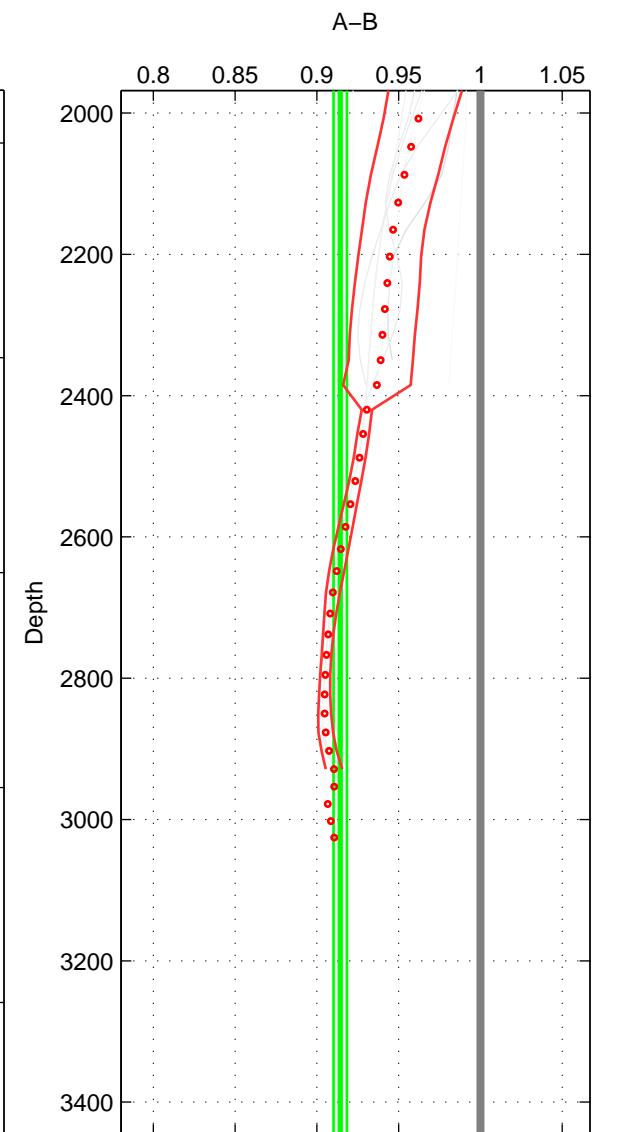

Cruise A (red). Date: Jul 1984 Cruisename: 1-06AQ19840719

Cruise B (blue). Date: Aug 1998 Cruisename: 97-58JH19980801

*** "Favourite" values are means of spaces 1 2 3.

	Offset	O.StDev	Ratio	R.Stdev	Rating
SIGMA:	-1.221	0.517	0.894	0.044	3
THETA:	-1.044	0.337	0.911	0.028	3
DEPTH:	-1.001	0.050	0.914	0.004	3
FAV.:	-1.089	0.301	0.906	0.026	3

Profiles of A: 6
 Profiles of B: 3
 Diff profs : 8
 WMoffset (A-B): -1.2213
 WMoffset stdev: 0.51664
 WMratio (A/B): 0.89435
 WMratio stdev: 0.044333

Quality (1-5): 3

Profiles of A: 6
 Profiles of B: 3
 Diff profs : 8
 WMoffset (A-B): -1.0438
 WMoffset stdev: 0.33743
 WMratio (A/B): 0.91076
 WMratio stdev: 0.028435

Quality (1-5): 3

Profiles of A: 6
 Profiles of B: 3
 Diff profs : 8
 WMoffset (A-B): -1.0013
 WMoffset stdev: 0.049553
 WMratio (A/B): 0.9143
 WMratio stdev: 0.0040536

Quality (1-5): 3