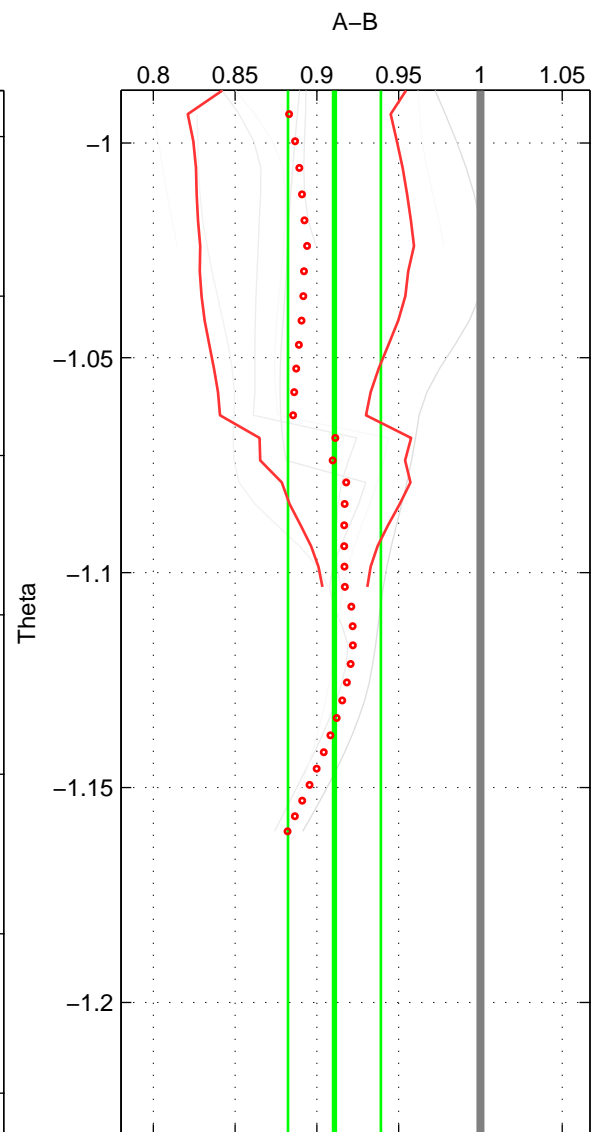

Cruise A (red). Date: Jul 1984 Cruisename: 1-06AQ19840719

Cruise B (blue). Date: Aug 1998 Cruisename: 97-58JH19980801

*** "Favourite" values are means of spaces 1 2 3.

	Offset	O.StDev	Ratio	R.Stdev	Rating
SIGMA:	-1.221	0.517	0.894	0.044	3
THETA:	-1.044	0.337	0.911	0.028	3
DEPTH:	-1.001	0.050	0.914	0.004	3
FAV.:	-1.089	0.301	0.906	0.026	3

Profiles of A: 6
 Profiles of B: 3
 Diff profs : 8
 WMoffset (A-B): -1.2213
 WMoffset stdev: 0.51664
 WMratio (A/B): 0.89435
 WMratio stdev: 0.044333

Quality (1-5): 3

Profiles of A: 6
 Profiles of B: 3
 Diff profs : 8
 WMoffset (A-B): -1.0438
 WMoffset stdev: 0.33743
 WMratio (A/B): 0.91076
 WMratio stdev: 0.028435

Quality (1-5): 3

Profiles of A: 6
 Profiles of B: 3
 Diff profs : 8
 WMoffset (A-B): -1.0013
 WMoffset stdev: 0.049553
 WMratio (A/B): 0.9143
 WMratio stdev: 0.0040536

Quality (1-5): 3