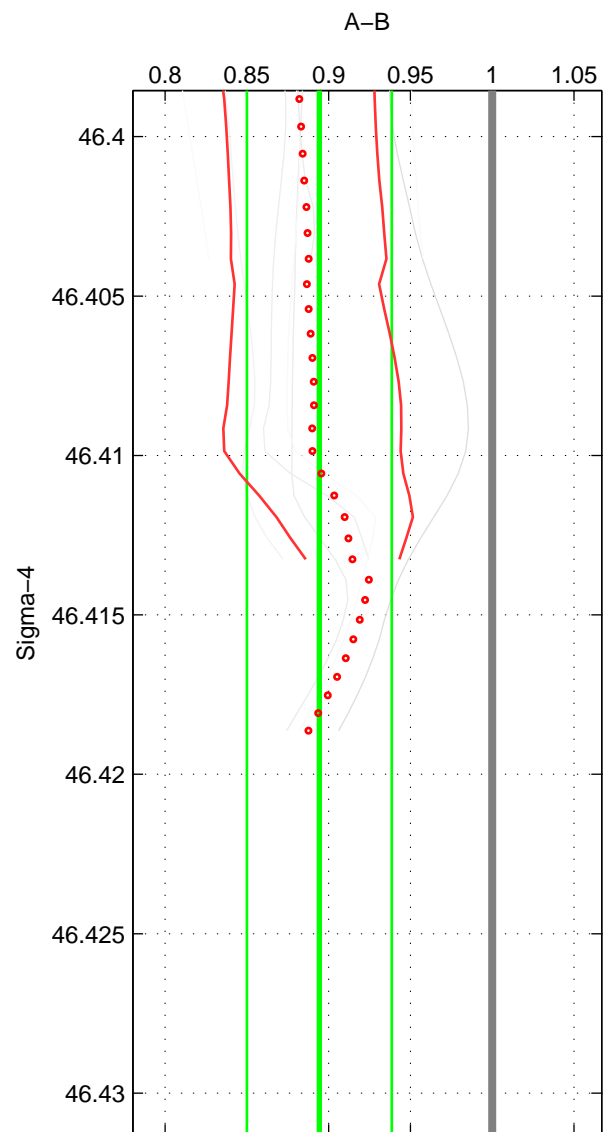

Cruise A (red). Date: Jul 1984 Cruisename: 1-06AQ19840719

Cruise B (blue). Date: Aug 1998 Cruisename: 97-58JH19980801

*** "Favourite" values are means of spaces 1 2 3.

	Offset	O.StDev	Ratio	R.Stdev	Rating
SIGMA:	-1.221	0.517	0.894	0.044	3
THETA:	-1.044	0.337	0.911	0.028	3
DEPTH:	-1.001	0.050	0.914	0.004	3
FAV.:	-1.089	0.301	0.906	0.026	3

Profiles of A: 6
 Profiles of B: 3
 Diff profs : 8
 WMoffset (A-B): -1.2213
 WMoffset stdev: 0.51664
 WMratio (A/B): 0.89435
 WMratio stdev: 0.044333

Quality (1-5): 3

Profiles of A: 6
 Profiles of B: 3
 Diff profs : 8
 WMoffset (A-B): -1.0438
 WMoffset stdev: 0.33743
 WMratio (A/B): 0.91076
 WMratio stdev: 0.028435

Quality (1-5): 3

Profiles of A: 6
 Profiles of B: 3
 Diff profs : 8
 WMoffset (A-B): -1.0013
 WMoffset stdev: 0.049553
 WMratio (A/B): 0.9143
 WMratio stdev: 0.0040536

Quality (1-5): 3