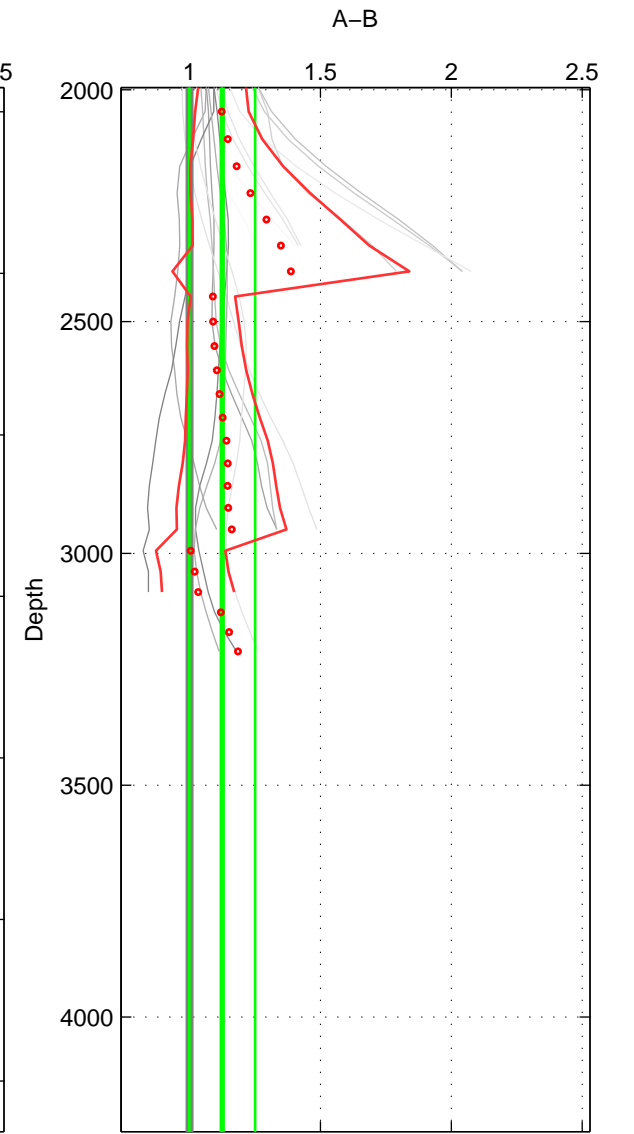

Cruise A (red). Date: Feb 2010 Cruisename: 279-45CE20100209

Cruise B (blue). Date: Jul 1990 Cruisename: 295-64TR19900701

\*\*\* "Favourite" values are means of spaces 1 2.

	Offset	O.StDev	Ratio	R.Stdev	Rating
SIGMA:	-1.157	0.852	0.933	0.040	4
THETA:	-2.978	0.696	0.907	0.019	4
DEPTH:	1.784	1.774	1.125	0.126	3
FAV. :	-2.067	0.774	0.920	0.029	4

Profiles of A: 6  
 Profiles of B: 4  
 Diff profs : 23  
 WMoffset (A-B): -1.1571  
 WMoffset stdev: 0.85162  
 WMratio (A/B): 0.93315  
 WMratio stdev: 0.040313

Quality (1-5): 4

Profiles of A: 6  
 Profiles of B: 4  
 Diff profs : 23  
 WMoffset (A-B): -2.9779  
 WMoffset stdev: 0.69634  
 WMratio (A/B): 0.90713  
 WMratio stdev: 0.018664

Quality (1-5): 4

Profiles of A: 5  
 Profiles of B: 4  
 Diff profs : 20  
 WMoffset (A-B): 1.7841  
 WMoffset stdev: 1.774  
 WMratio (A/B): 1.1252  
 WMratio stdev: 0.1256

Quality (1-5): 3