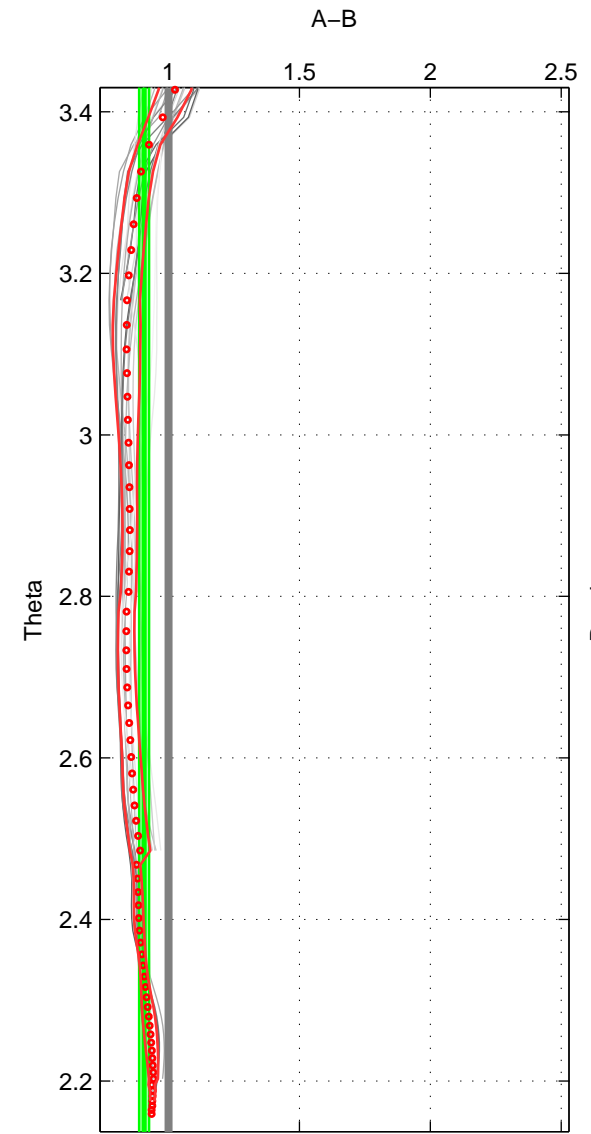

Cruise A (red). Date: Feb 2010 Cruisename: 279-45CE20100209

Cruise B (blue). Date: Jul 1990 Cruisename: 295-64TR19900701

\*\*\* "Favourite" values are means of spaces 1 2.

	Offset	O.StDev	Ratio	R.Stdev	Rating
SIGMA:	-1.157	0.852	0.933	0.040	4
THETA:	-2.978	0.696	0.907	0.019	4
DEPTH:	1.784	1.774	1.125	0.126	3
FAV. :	-2.067	0.774	0.920	0.029	4

Profiles of A: 6  
 Profiles of B: 4  
 Diff profs : 23  
 WMoffset (A-B): -1.1571  
 WMoffset stdev: 0.85162  
 WMratio (A/B): 0.93315  
 WMratio stdev: 0.040313

Quality (1-5): 4

Profiles of A: 6  
 Profiles of B: 4  
 Diff profs : 23  
 WMoffset (A-B): -2.9779  
 WMoffset stdev: 0.69634  
 WMratio (A/B): 0.90713  
 WMratio stdev: 0.018664

Quality (1-5): 4

Profiles of A: 5  
 Profiles of B: 4  
 Diff profs : 20  
 WMoffset (A-B): 1.7841  
 WMoffset stdev: 1.774  
 WMratio (A/B): 1.1252  
 WMratio stdev: 0.1256

Quality (1-5): 3