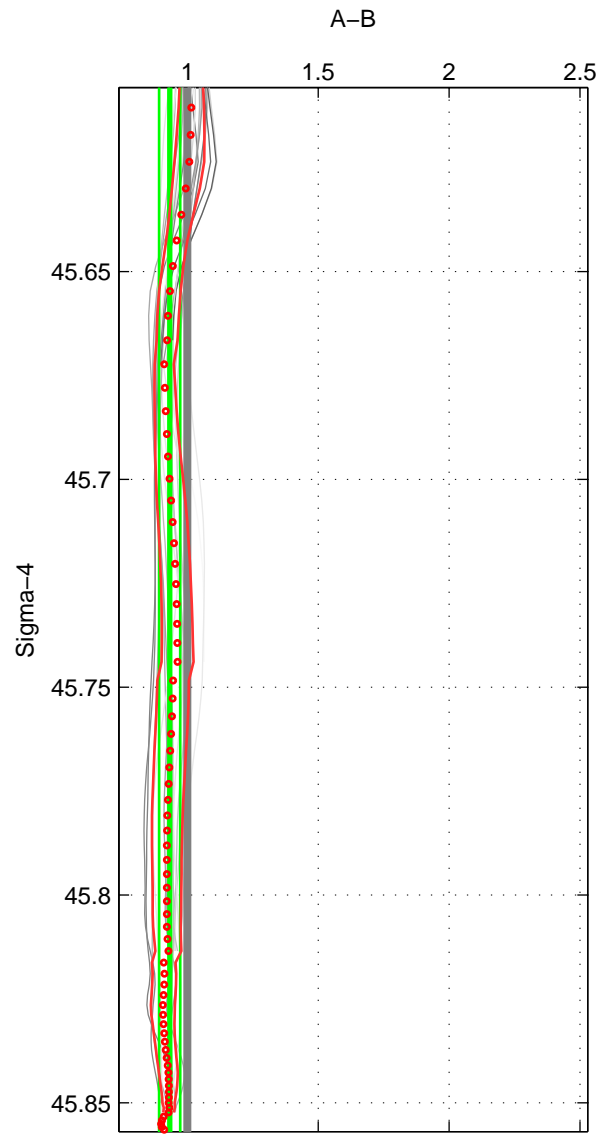

Cruise A (red). Date: Feb 2010 Cruisename: 279-45CE20100209

Cruise B (blue). Date: Jul 1990 Cruisename: 295-64TR19900701

\*\*\* "Favourite" values are means of spaces 1 2.

	Offset	O.StDev	Ratio	R.Stdev	Rating
SIGMA:	-1.157	0.852	0.933	0.040	4
THETA:	-2.978	0.696	0.907	0.019	4
DEPTH:	1.784	1.774	1.125	0.126	3
FAV. :	-2.067	0.774	0.920	0.029	4

Profiles of A: 6  
 Profiles of B: 4  
 Diff profs : 23  
 WMoffset (A-B): -1.1571  
 WMoffset stdev: 0.85162  
 WMratio (A/B): 0.93315  
 WMratio stdev: 0.040313

Quality (1-5): 4

Profiles of A: 6  
 Profiles of B: 4  
 Diff profs : 23  
 WMoffset (A-B): -2.9779  
 WMoffset stdev: 0.69634  
 WMratio (A/B): 0.90713  
 WMratio stdev: 0.018664

Quality (1-5): 4

Profiles of A: 5  
 Profiles of B: 4  
 Diff profs : 20  
 WMoffset (A-B): 1.7841  
 WMoffset stdev: 1.774  
 WMratio (A/B): 1.1252  
 WMratio stdev: 0.1256

Quality (1-5): 3