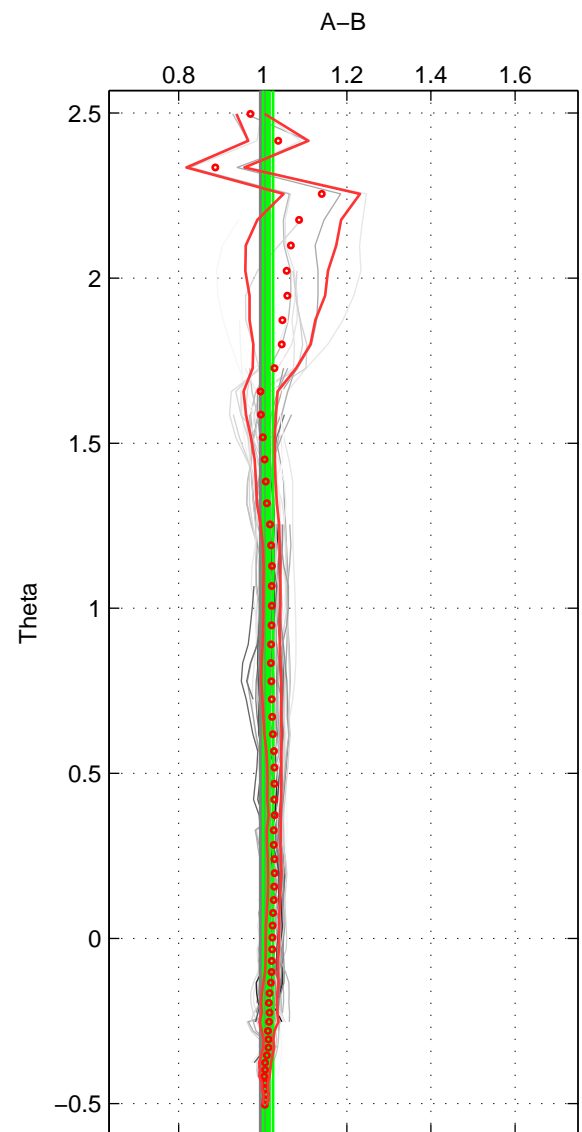

Cruise A (red). Date: Aug 1988 Cruisename: 225-316N19871123.1

Cruise B (blue). Date: Apr 1995 Cruisename: 320-74JC19950320

\*\*\* "Favourite" values are means of spaces 1 2 3.

	Offset	O.StDev	Ratio	R.Stdev	Rating
SIGMA:	1.562	1.415	1.013	0.011	5
THETA:	1.531	1.493	1.013	0.012	5
DEPTH:	1.552	2.222	1.012	0.018	5
FAV.:	1.548	1.710	1.013	0.014	5

Profiles of A: 9  
 Profiles of B: 26  
 Diff profs : 85  
 WMoffset (A-B): 1.5615  
 WMoffset stdev: 1.4155  
 WMratio (A/B): 1.0126  
 WMratio stdev: 0.01127

Quality (1-5): 5

Profiles of A: 9  
 Profiles of B: 26  
 Diff profs : 85  
 WMoffset (A-B): 1.531  
 WMoffset stdev: 1.4932  
 WMratio (A/B): 1.0127  
 WMratio stdev: 0.012044

Quality (1-5): 5

Profiles of A: 9  
 Profiles of B: 26  
 Diff profs : 85  
 WMoffset (A-B): 1.5517  
 WMoffset stdev: 2.2222  
 WMratio (A/B): 1.0125  
 WMratio stdev: 0.017858

Quality (1-5): 5