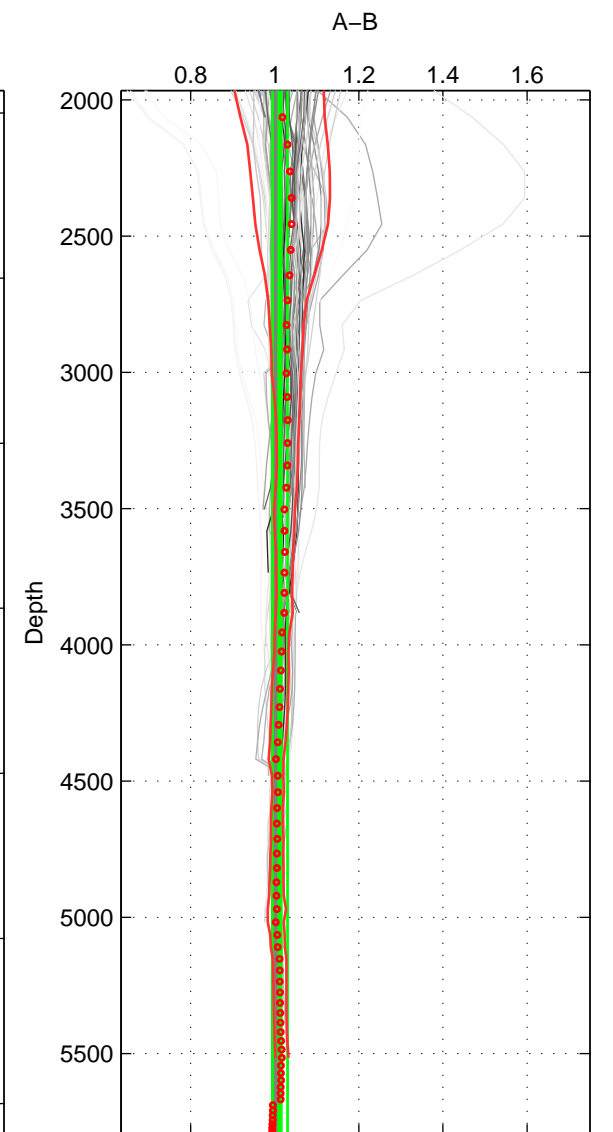

Cruise A (red). Date: Aug 1988 Cruisename: 225-316N19871123.1

Cruise B (blue). Date: Apr 1995 Cruisename: 320-74JC19950320

\*\*\* "Favourite" values are means of spaces 1 2 3.

	Offset	O.StDev	Ratio	R.Stdev	Rating
SIGMA:	1.562	1.415	1.013	0.011	5
THETA:	1.531	1.493	1.013	0.012	5
DEPTH:	1.552	2.222	1.012	0.018	5
FAV.:	1.548	1.710	1.013	0.014	5

Profiles of A: 9  
 Profiles of B: 26  
 Diff profs : 85  
 WMoffset (A-B): 1.5615  
 WMoffset stdev: 1.4155  
 WMratio (A/B): 1.0126  
 WMratio stdev: 0.01127

Quality (1-5): 5

Profiles of A: 9  
 Profiles of B: 26  
 Diff profs : 85  
 WMoffset (A-B): 1.531  
 WMoffset stdev: 1.4932  
 WMratio (A/B): 1.0127  
 WMratio stdev: 0.012044

Quality (1-5): 5

Profiles of A: 9  
 Profiles of B: 26  
 Diff profs : 85  
 WMoffset (A-B): 1.5517  
 WMoffset stdev: 2.2222  
 WMratio (A/B): 1.0125  
 WMratio stdev: 0.017858

Quality (1-5): 5