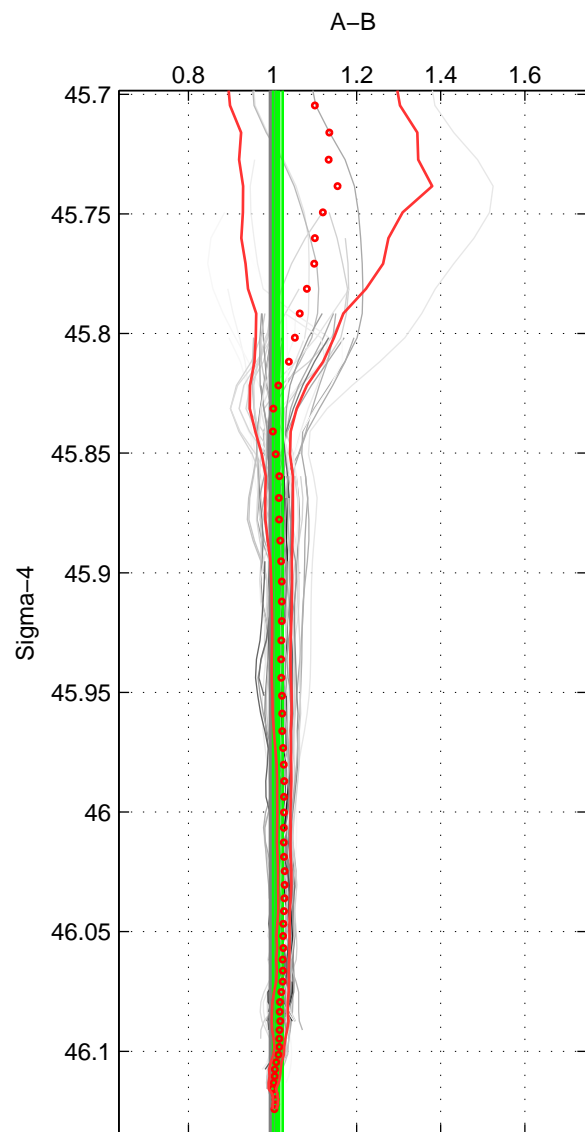

Cruise A (red). Date: Aug 1988 Cruisename: 225-316N19871123.1

Cruise B (blue). Date: Apr 1995 Cruisename: 320-74JC19950320

\*\*\* "Favourite" values are means of spaces 1 2 3.

	Offset	O.StDev	Ratio	R.Stdev	Rating
SIGMA:	1.562	1.415	1.013	0.011	5
THETA:	1.531	1.493	1.013	0.012	5
DEPTH:	1.552	2.222	1.012	0.018	5
FAV.:	1.548	1.710	1.013	0.014	5

Profiles of A: 9  
 Profiles of B: 26  
 Diff profs : 85  
 WMoffset (A-B): 1.5615  
 WMoffset stdev: 1.4155  
 WMratio (A/B): 1.0126  
 WMratio stdev: 0.01127

Quality (1-5): 5

Profiles of A: 9  
 Profiles of B: 26  
 Diff profs : 85  
 WMoffset (A-B): 1.531  
 WMoffset stdev: 1.4932  
 WMratio (A/B): 1.0127  
 WMratio stdev: 0.012044

Quality (1-5): 5

Profiles of A: 9  
 Profiles of B: 26  
 Diff profs : 85  
 WMoffset (A-B): 1.5517  
 WMoffset stdev: 2.2222  
 WMratio (A/B): 1.0125  
 WMratio stdev: 0.017858

Quality (1-5): 5