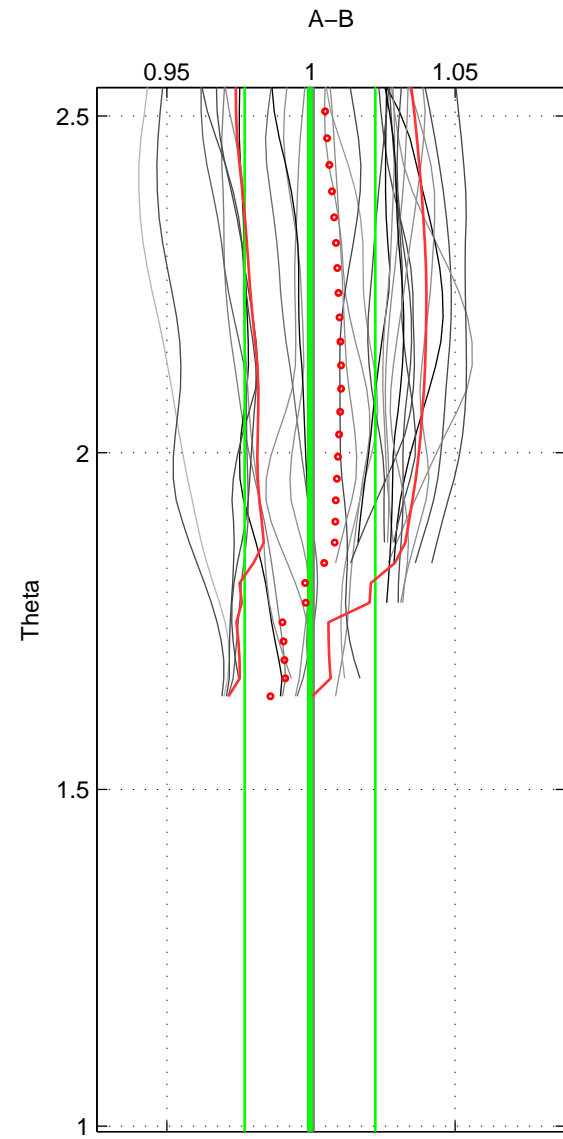

Cruise A (red). Date: Sep 1992 Cruisename: 494-322019920816

Cruise B (blue). Date: Jun 1997 Cruisename: 681-49UP19970530

\*\*\* "Favourite" values are means of spaces 1 2.

	Offset	O.StDev	Ratio	R.Stdev	Rating
SIGMA:	0.151	3.813	1.001	0.024	5
THETA:	-0.053	3.696	1.000	0.023	5
DEPTH:	1.434	0.047	1.009	0.001	3
FAV.:	0.049	3.755	1.000	0.023	5

Profiles of A: 38  
 Profiles of B: 7  
 Diff profs : 30  
 WMoffset (A-B): 0.15124  
 WMoffset stdev: 3.8133  
 WMratio (A/B): 1.001  
 WMratio stdev: 0.023864

Quality (1-5): 5

Profiles of A: 38  
 Profiles of B: 7  
 Diff profs : 30  
 WMoffset (A-B): -0.052912  
 WMoffset stdev: 3.6958  
 WMratio (A/B): 0.99969  
 WMratio stdev: 0.02268

Quality (1-5): 5

Profiles of A: 38  
 Profiles of B: 7  
 Diff profs : 30  
 WMoffset (A-B): 1.4345  
 WMoffset stdev: 0.047412  
 WMratio (A/B): 1.0094  
 WMratio stdev: 0.0006881

Quality (1-5): 3

Please note that statistics are bad.