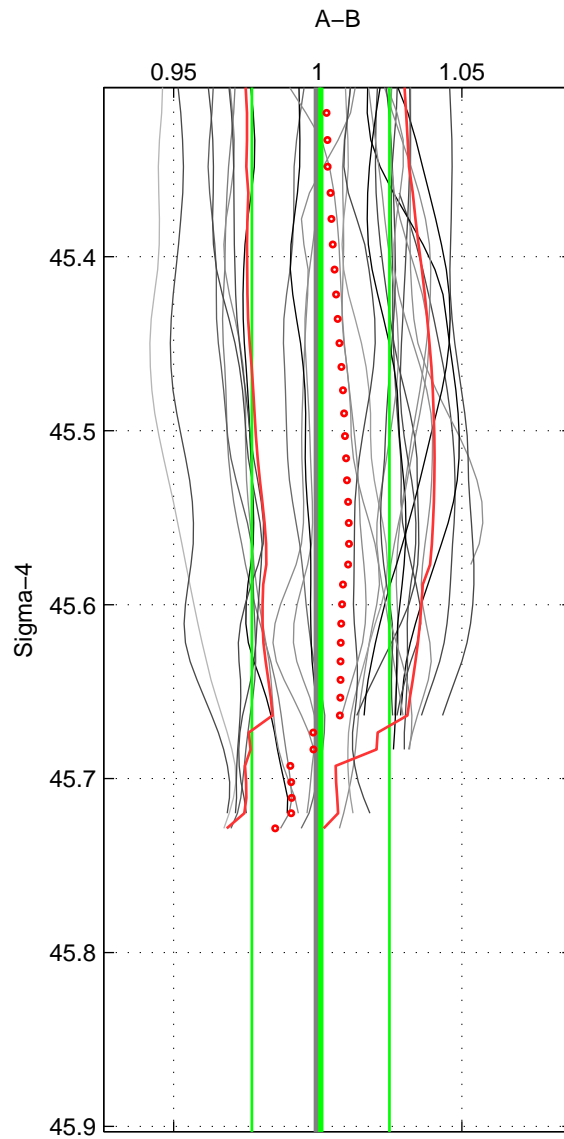

Cruise A (red). Date: Sep 1992 Cruisename: 494-322019920816

Cruise B (blue). Date: Jun 1997 Cruisename: 681-49UP19970530

\*\*\* "Favourite" values are means of spaces 1 2.

	Offset	O.StDev	Ratio	R.Stdev	Rating
SIGMA:	0.151	3.813	1.001	0.024	5
THETA:	-0.053	3.696	1.000	0.023	5
DEPTH:	1.434	0.047	1.009	0.001	3
FAV.:	0.049	3.755	1.000	0.023	5

Profiles of A: 38  
 Profiles of B: 7  
 Diff profs : 30  
 WMoffset (A-B): 0.15124  
 WMoffset stdev: 3.8133  
 WMratio (A/B): 1.001  
 WMratio stdev: 0.023864

Quality (1-5): 5

Profiles of A: 38  
 Profiles of B: 7  
 Diff profs : 30  
 WMoffset (A-B): -0.052912  
 WMoffset stdev: 3.6958  
 WMratio (A/B): 0.99969  
 WMratio stdev: 0.02268

Quality (1-5): 5

Profiles of A: 38  
 Profiles of B: 7  
 Diff profs : 30  
 WMoffset (A-B): 1.4345  
 WMoffset stdev: 0.047412  
 WMratio (A/B): 1.0094  
 WMratio stdev: 0.0006881

Quality (1-5): 3

Please note that statistics are bad.