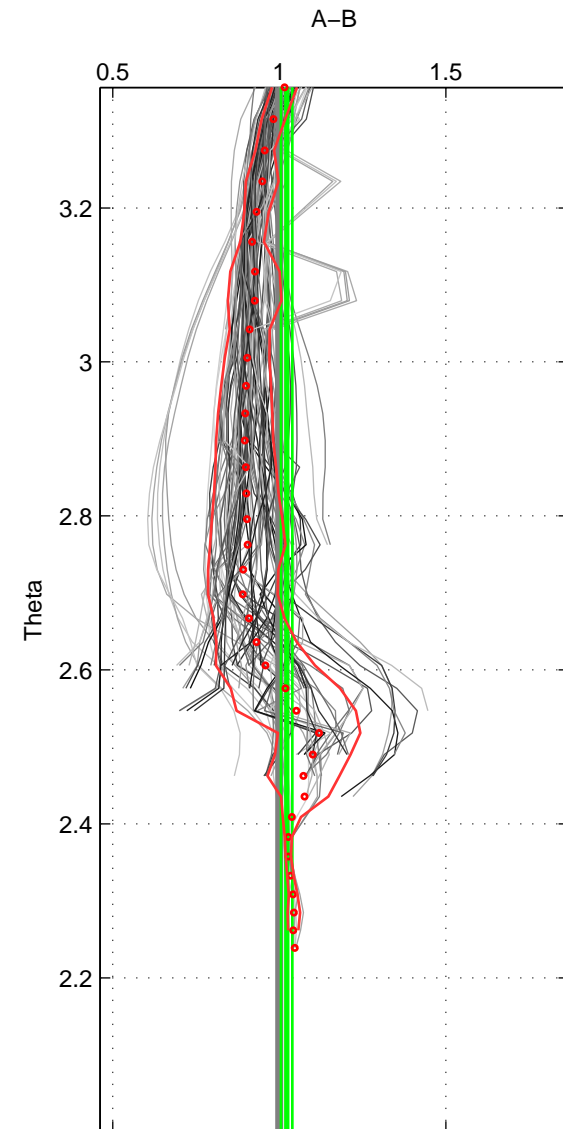

Cruise A (red). Date: Jun 2010 Cruisename: 277-35TH20100608

Cruise B (blue). Date: Jul 1990 Cruisename: 295-64TR19900701

*** "Favourite" values are means of spaces 1 2 3.

	Offset	O.StDev	Ratio	R.Stdev	Rating
SIGMA:	-0.310	0.469	0.978	0.039	5
THETA:	0.262	0.532	1.022	0.017	5
DEPTH:	-1.099	1.472	0.926	0.103	5
FAV. :	-0.382	0.824	0.975	0.053	5

Profiles of A: 24
 Profiles of B: 17
 Diff profs : 100
 WMoffset (A-B): -0.30985
 WMoffset stdev: 0.46889
 WMratio (A/B): 0.9779
 WMratio stdev: 0.038672

Quality (1-5): 5

Profiles of A: 24
 Profiles of B: 17
 Diff profs : 100
 WMoffset (A-B): 0.26192
 WMoffset stdev: 0.532
 WMratio (A/B): 1.0223
 WMratio stdev: 0.016935

Quality (1-5): 5

Profiles of A: 24
 Profiles of B: 17
 Diff profs : 100
 WMoffset (A-B): -1.0985
 WMoffset stdev: 1.4718
 WMratio (A/B): 0.92596
 WMratio stdev: 0.10259

Quality (1-5): 5