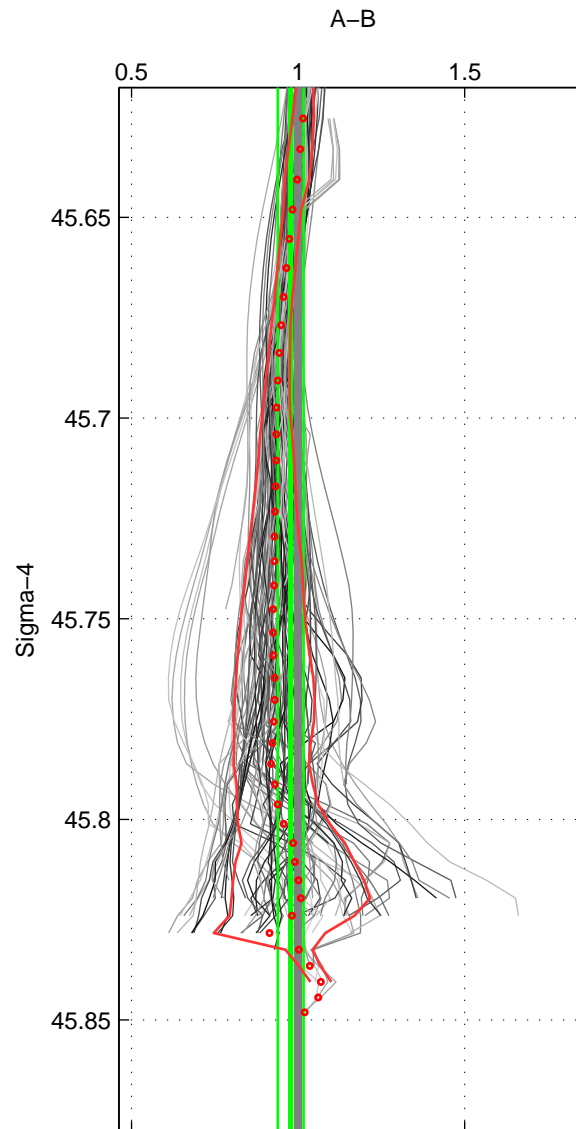

Cruise A (red). Date: Jun 2010 Cruisename: 277-35TH20100608

Cruise B (blue). Date: Jul 1990 Cruisename: 295-64TR19900701

*** "Favourite" values are means of spaces 1 2 3.

	Offset	O.StDev	Ratio	R.Stdev	Rating
SIGMA:	-0.310	0.469	0.978	0.039	5
THETA:	0.262	0.532	1.022	0.017	5
DEPTH:	-1.099	1.472	0.926	0.103	5
FAV. :	-0.382	0.824	0.975	0.053	5

Profiles of A: 24
 Profiles of B: 17
 Diff profs : 100
 WMoffset (A-B): -0.30985
 WMoffset stdev: 0.46889
 WMratio (A/B): 0.9779
 WMratio stdev: 0.038672

Quality (1-5): 5

Profiles of A: 24
 Profiles of B: 17
 Diff profs : 100
 WMoffset (A-B): 0.26192
 WMoffset stdev: 0.532
 WMratio (A/B): 1.0223
 WMratio stdev: 0.016935

Quality (1-5): 5

Profiles of A: 24
 Profiles of B: 17
 Diff profs : 100
 WMoffset (A-B): -1.0985
 WMoffset stdev: 1.4718
 WMratio (A/B): 0.92596
 WMratio stdev: 0.10259

Quality (1-5): 5