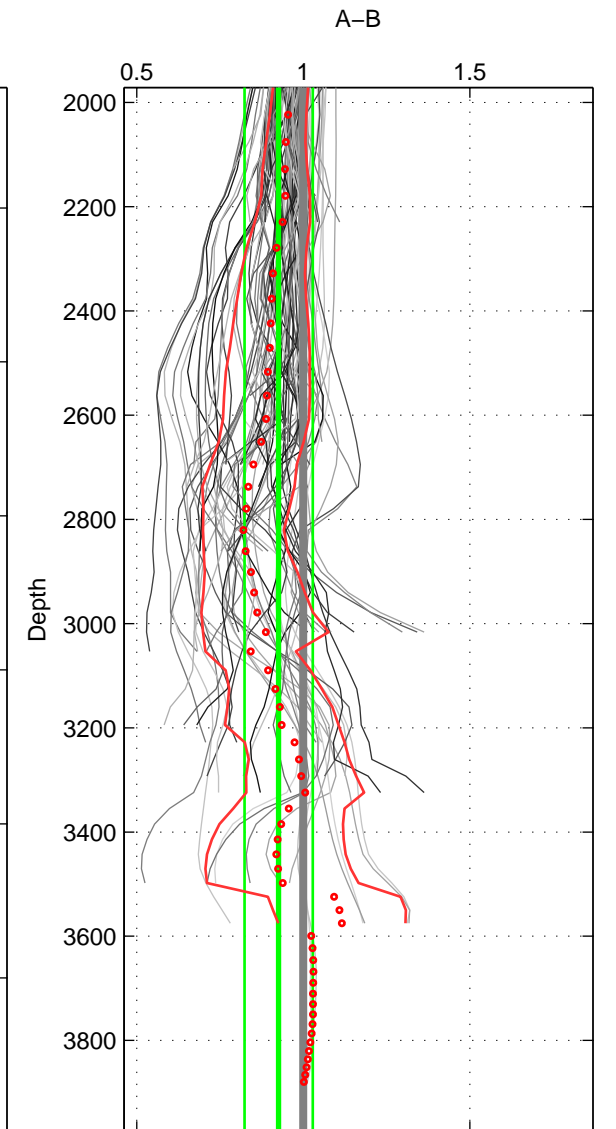

Cruise A (red). Date: Jun 2010 Cruisename: 277-35TH20100608

Cruise B (blue). Date: Jul 1990 Cruisename: 295-64TR19900701

*** "Favourite" values are means of spaces 1 2 3.

	Offset	O.StDev	Ratio	R.Stdev	Rating
SIGMA:	-0.310	0.469	0.978	0.039	5
THETA:	0.262	0.532	1.022	0.017	5
DEPTH:	-1.099	1.472	0.926	0.103	5
FAV. :	-0.382	0.824	0.975	0.053	5

Profiles of A: 24
 Profiles of B: 17
 Diff profs : 100
 WMoffset (A-B): -0.30985
 WMoffset stdev: 0.46889
 WMratio (A/B): 0.9779
 WMratio stdev: 0.038672

Quality (1-5): 5

Profiles of A: 24
 Profiles of B: 17
 Diff profs : 100
 WMoffset (A-B): 0.26192
 WMoffset stdev: 0.532
 WMratio (A/B): 1.0223
 WMratio stdev: 0.016935

Quality (1-5): 5

Profiles of A: 24
 Profiles of B: 17
 Diff profs : 100
 WMoffset (A-B): -1.0985
 WMoffset stdev: 1.4718
 WMratio (A/B): 0.92596
 WMratio stdev: 0.10259

Quality (1-5): 5