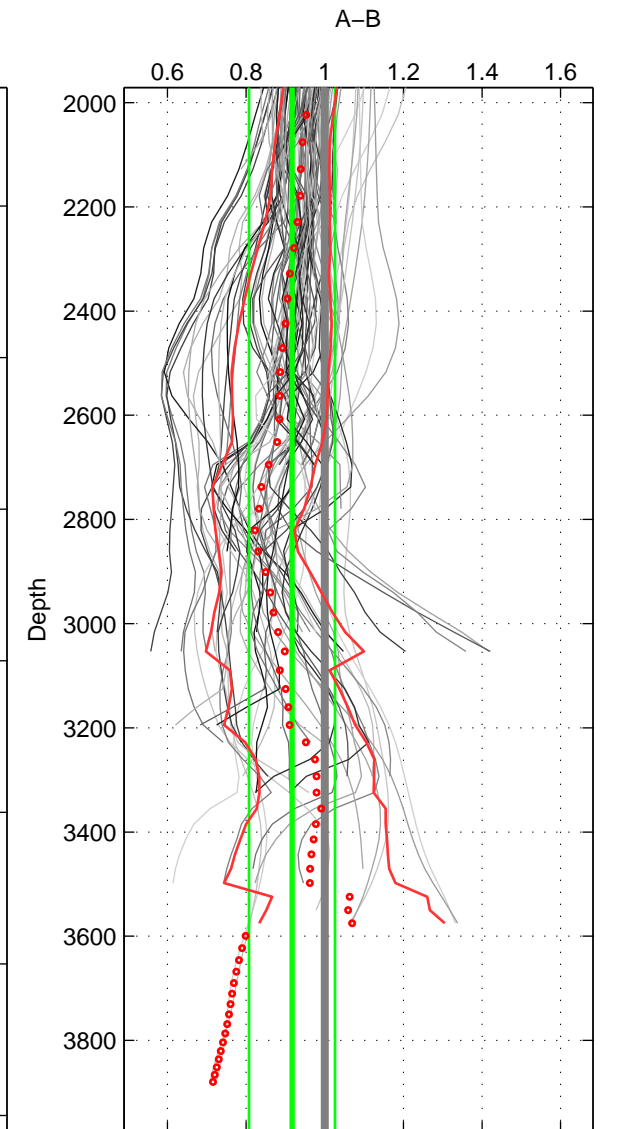

Cruise A (red). Date: Jun 2008 Cruisename: 276-35TH20080610

Cruise B (blue). Date: Jul 1990 Cruisename: 295-64TR19900701

\*\*\* "Favourite" values are means of spaces 1 2 3.

	Offset	O.StDev	Ratio	R.Stdev	Rating
SIGMA:	-0.488	0.653	0.956	0.055	5
THETA:	-0.867	0.863	0.934	0.067	5
DEPTH:	-1.277	1.660	0.917	0.109	5
FAV.:	-0.877	1.059	0.936	0.077	5

Profiles of A: 24  
 Profiles of B: 17  
 Diff profs : 100  
 WMoffset (A-B): -0.48828  
 WMoffset stdev: 0.65257  
 WMratio (A/B): 0.95635  
 WMratio stdev: 0.055367

Quality (1-5): 5

Profiles of A: 24  
 Profiles of B: 17  
 Diff profs : 100  
 WMoffset (A-B): -0.86691  
 WMoffset stdev: 0.86328  
 WMratio (A/B): 0.93438  
 WMratio stdev: 0.067291

Quality (1-5): 5

Profiles of A: 24  
 Profiles of B: 17  
 Diff profs : 100  
 WMoffset (A-B): -1.2771  
 WMoffset stdev: 1.6604  
 WMratio (A/B): 0.91693  
 WMratio stdev: 0.1094

Quality (1-5): 5