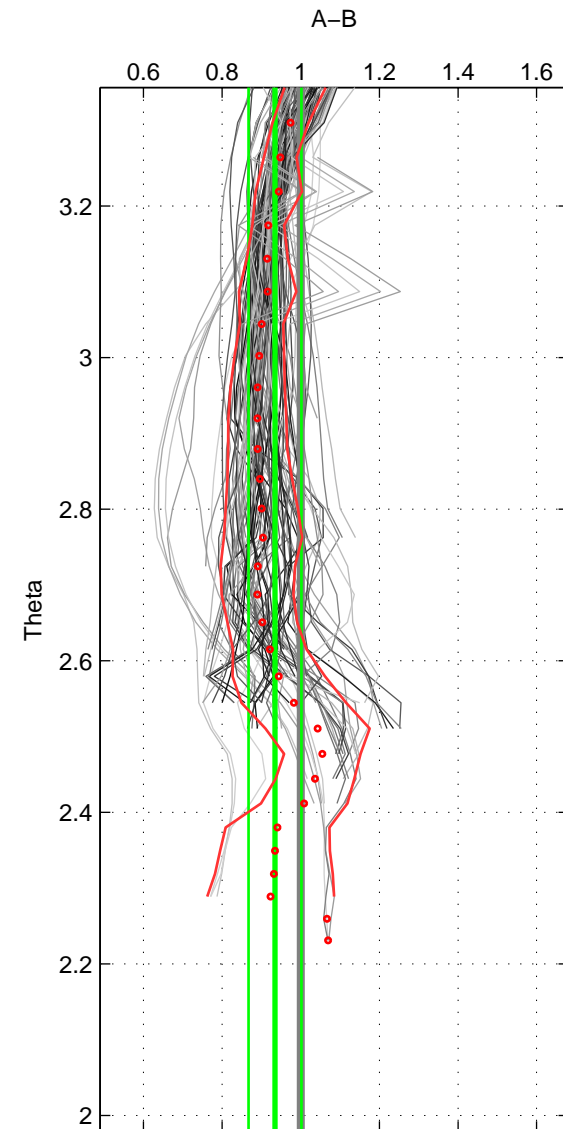

Cruise A (red). Date: Jun 2008 Cruisename: 276-35TH20080610

Cruise B (blue). Date: Jul 1990 Cruisename: 295-64TR19900701

\*\*\* "Favourite" values are means of spaces 1 2 3.

	Offset	O.StDev	Ratio	R.Stdev	Rating
SIGMA:	-0.488	0.653	0.956	0.055	5
THETA:	-0.867	0.863	0.934	0.067	5
DEPTH:	-1.277	1.660	0.917	0.109	5
FAV.:	-0.877	1.059	0.936	0.077	5

Profiles of A: 24  
 Profiles of B: 17  
 Diff profs : 100  
 WMoffset (A-B): -0.48828  
 WMoffset stdev: 0.65257  
 WMratio (A/B): 0.95635  
 WMratio stdev: 0.055367

Quality (1-5): 5

Profiles of A: 24  
 Profiles of B: 17  
 Diff profs : 100  
 WMoffset (A-B): -0.86691  
 WMoffset stdev: 0.86328  
 WMratio (A/B): 0.93438  
 WMratio stdev: 0.067291

Quality (1-5): 5

Profiles of A: 24  
 Profiles of B: 17  
 Diff profs : 100  
 WMoffset (A-B): -1.2771  
 WMoffset stdev: 1.6604  
 WMratio (A/B): 0.91693  
 WMratio stdev: 0.1094

Quality (1-5): 5