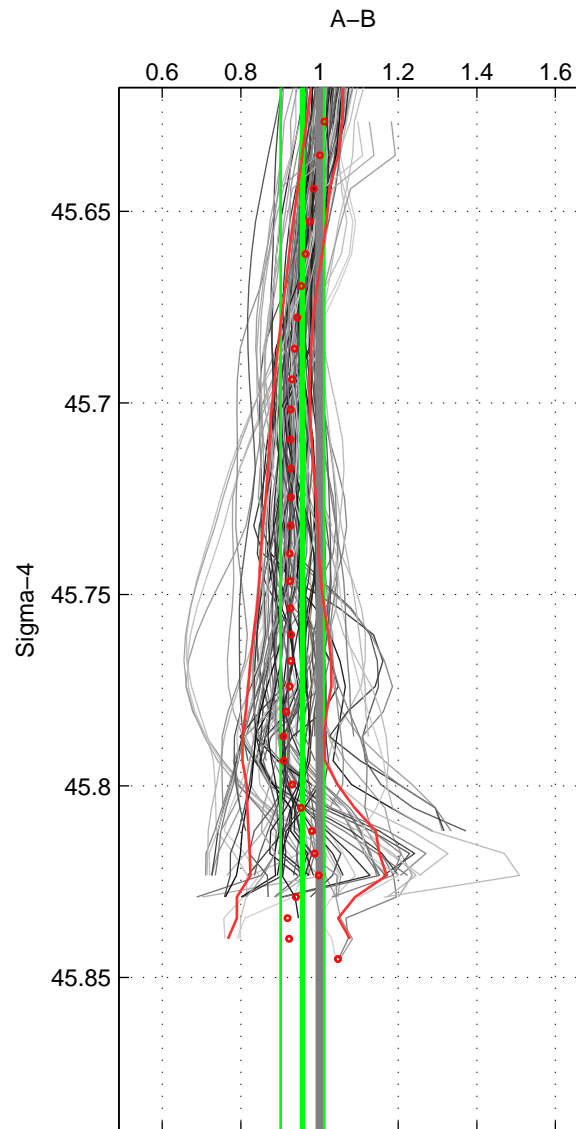

Cruise A (red). Date: Jun 2008 Cruisename: 276-35TH20080610

Cruise B (blue). Date: Jul 1990 Cruisename: 295-64TR19900701

\*\*\* "Favourite" values are means of spaces 1 2 3.

	Offset	O.StDev	Ratio	R.Stdev	Rating
SIGMA:	-0.488	0.653	0.956	0.055	5
THETA:	-0.867	0.863	0.934	0.067	5
DEPTH:	-1.277	1.660	0.917	0.109	5
FAV.:	-0.877	1.059	0.936	0.077	5

Profiles of A: 24  
 Profiles of B: 17  
 Diff profs : 100  
 WMoffset (A-B): -0.48828  
 WMoffset stdev: 0.65257  
 WMratio (A/B): 0.95635  
 WMratio stdev: 0.055367

Quality (1-5): 5

Profiles of A: 24  
 Profiles of B: 17  
 Diff profs : 100  
 WMoffset (A-B): -0.86691  
 WMoffset stdev: 0.86328  
 WMratio (A/B): 0.93438  
 WMratio stdev: 0.067291

Quality (1-5): 5

Profiles of A: 24  
 Profiles of B: 17  
 Diff profs : 100  
 WMoffset (A-B): -1.2771  
 WMoffset stdev: 1.6604  
 WMratio (A/B): 0.91693  
 WMratio stdev: 0.1094

Quality (1-5): 5