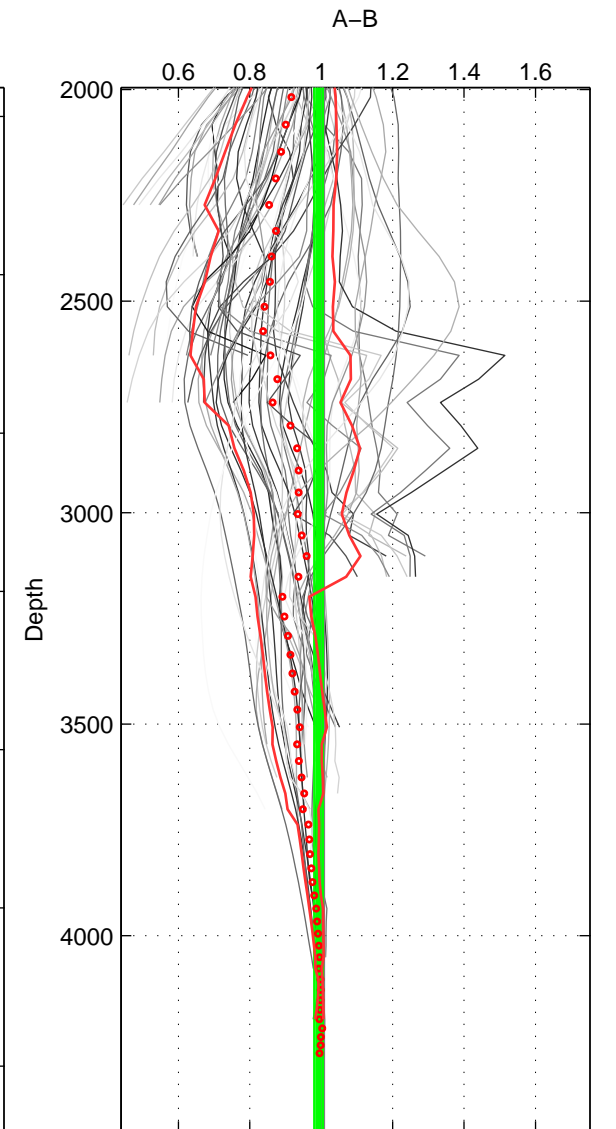

Cruise A (red). Date: Jul 1990 Cruisename: 295-64TR19900701

Cruise B (blue). Date: May 1998 Cruisename: 315-74DI19980423

\*\*\* "Favourite" values are means of spaces 1 2 3.

	Offset	O.StDev	Ratio	R.Stdev	Rating
SIGMA:	-0.310	0.700	0.992	0.017	5
THETA:	-0.266	0.663	0.992	0.014	5
DEPTH:	-0.367	0.559	0.992	0.012	5
FAV. :	-0.314	0.641	0.992	0.014	5

Profiles of A: 9  
 Profiles of B: 12  
 Diff profs : 70  
 WMoffset (A-B): -0.30958  
 WMoffset stdev: 0.70035  
 WMratio (A/B): 0.99176  
 WMratio stdev: 0.016749

Quality (1-5): 5

Profiles of A: 9  
 Profiles of B: 12  
 Diff profs : 70  
 WMoffset (A-B): -0.2655  
 WMoffset stdev: 0.66314  
 WMratio (A/B): 0.99238  
 WMratio stdev: 0.014291

Quality (1-5): 5

Profiles of A: 9  
 Profiles of B: 12  
 Diff profs : 70  
 WMoffset (A-B): -0.36746  
 WMoffset stdev: 0.55919  
 WMratio (A/B): 0.99249  
 WMratio stdev: 0.011611

Quality (1-5): 5