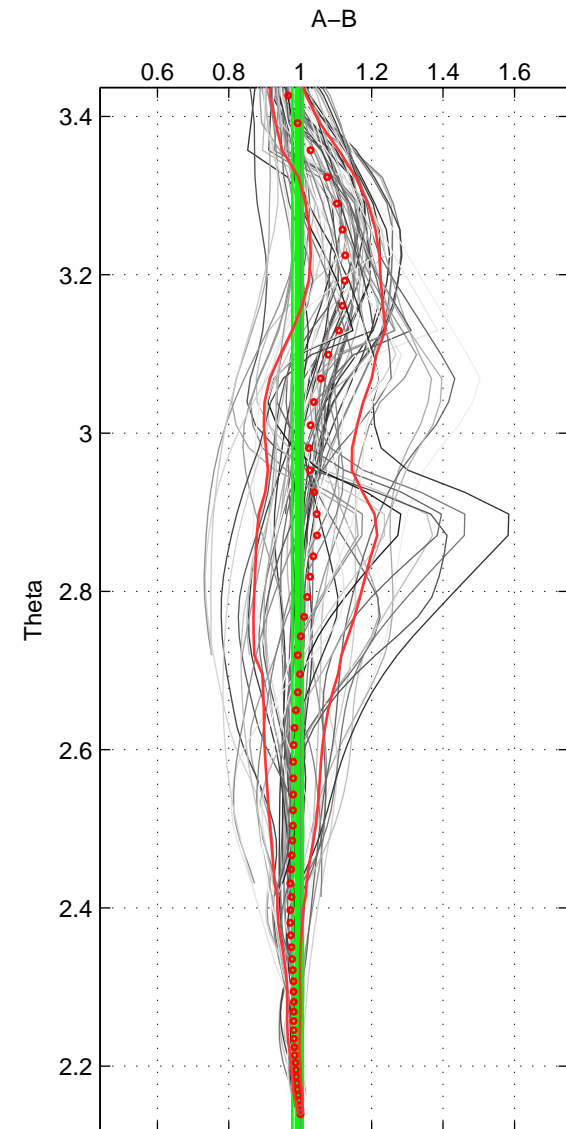

Cruise A (red). Date: Jul 1990 Cruisename: 295-64TR19900701

Cruise B (blue). Date: May 1998 Cruisename: 315-74DI19980423

\*\*\* "Favourite" values are means of spaces 1 2 3.

	Offset	O.StDev	Ratio	R.Stdev	Rating
SIGMA:	-0.310	0.700	0.992	0.017	5
THETA:	-0.266	0.663	0.992	0.014	5
DEPTH:	-0.367	0.559	0.992	0.012	5
FAV. :	-0.314	0.641	0.992	0.014	5

Profiles of A: 9  
 Profiles of B: 12  
 Diff profs : 70  
 WMoffset (A-B): -0.30958  
 WMoffset stdev: 0.70035  
 WMratio (A/B): 0.99176  
 WMratio stdev: 0.016749

Quality (1-5): 5

Profiles of A: 9  
 Profiles of B: 12  
 Diff profs : 70  
 WMoffset (A-B): -0.2655  
 WMoffset stdev: 0.66314  
 WMratio (A/B): 0.99238  
 WMratio stdev: 0.014291

Quality (1-5): 5

Profiles of A: 9  
 Profiles of B: 12  
 Diff profs : 70  
 WMoffset (A-B): -0.36746  
 WMoffset stdev: 0.55919  
 WMratio (A/B): 0.99249  
 WMratio stdev: 0.011611

Quality (1-5): 5