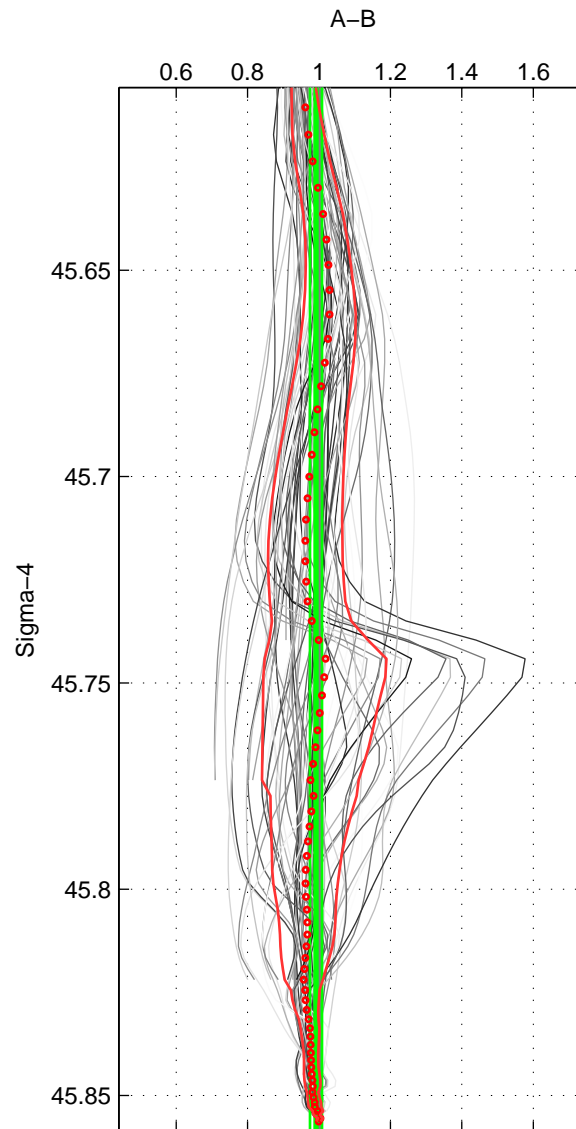

Cruise A (red). Date: Jul 1990 Cruisename: 295-64TR19900701

Cruise B (blue). Date: May 1998 Cruisename: 315-74DI19980423

\*\*\* "Favourite" values are means of spaces 1 2 3.

	Offset	O.StDev	Ratio	R.Stdev	Rating
SIGMA:	-0.310	0.700	0.992	0.017	5
THETA:	-0.266	0.663	0.992	0.014	5
DEPTH:	-0.367	0.559	0.992	0.012	5
FAV. :	-0.314	0.641	0.992	0.014	5

Profiles of A: 9  
 Profiles of B: 12  
 Diff profs : 70  
 WMoffset (A-B): -0.30958  
 WMoffset stdev: 0.70035  
 WMratio (A/B): 0.99176  
 WMratio stdev: 0.016749

Quality (1-5): 5

Profiles of A: 9  
 Profiles of B: 12  
 Diff profs : 70  
 WMoffset (A-B): -0.2655  
 WMoffset stdev: 0.66314  
 WMratio (A/B): 0.99238  
 WMratio stdev: 0.014291

Quality (1-5): 5

Profiles of A: 9  
 Profiles of B: 12  
 Diff profs : 70  
 WMoffset (A-B): -0.36746  
 WMoffset stdev: 0.55919  
 WMratio (A/B): 0.99249  
 WMratio stdev: 0.011611

Quality (1-5): 5